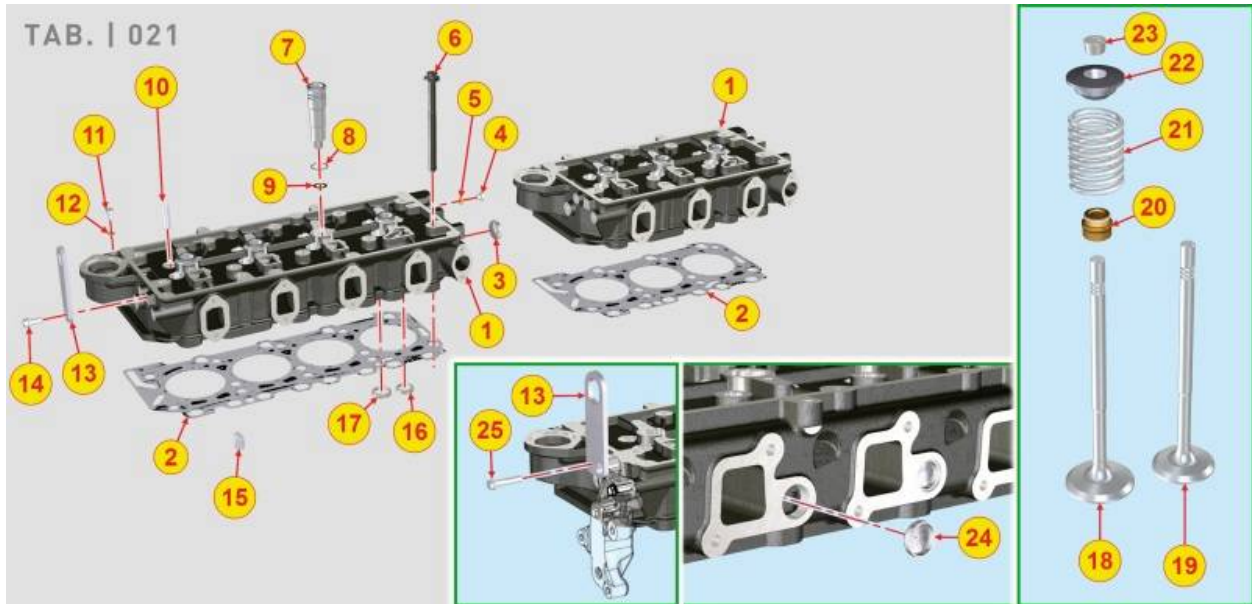

PAGURO - SPARE PARTS CATALOGUE
PAGURO 22 EK - CYLINDER HEAD

PAGURO - SPARE PARTS CATALOGUE
PAGURO 22 EK - CYLINDER HEAD

NO.	CODE:	DESCRIPTION	Q.TY
1	AD40LO9201966	CYLINDER HEAD ASSY KDI2504	1
2	AD40LO4731063	CYL.HEAD GASKET KDI2504 0,85mm	1
2	AD40LO4731064	CYL.HEAD GASKET KDI2504 0,95mm	1
2	AD40LO4731065	CYL.HEAD GASKET KDI2504 1,05mm	1
3	AD40LO8990022	PLUG D.30	1
6	AD40LO9820266	CYLINDER HEAD FIXING SCREW	10
7	AD40LO2110140	INJECTOR SLEEVE	4
8	AD40LO1200409	ORING	8
9	AD40LO4670147	INJECTOR SLEEVE GASKET	4
10	AD40LO4845283	VALVE GUIDE	16
11	AD40LO9080037	CAP	1
12	AD40LO4670001	COPPER WASHER D10/6.2 1THK	1
13	AD40LO8546468	BRACKET	2
14	AD40LO1770111	FLG.HEX HEAD SCREW M8X18	4
15	AD40LO1970514	THIMBLE	3
16	AD40LO8000348	EXHAUST VALVE SEAT	8
17	AD40LO8000347	INTAKE VALVE SEAT	8
24	AD40LO9080108	PLUG	3