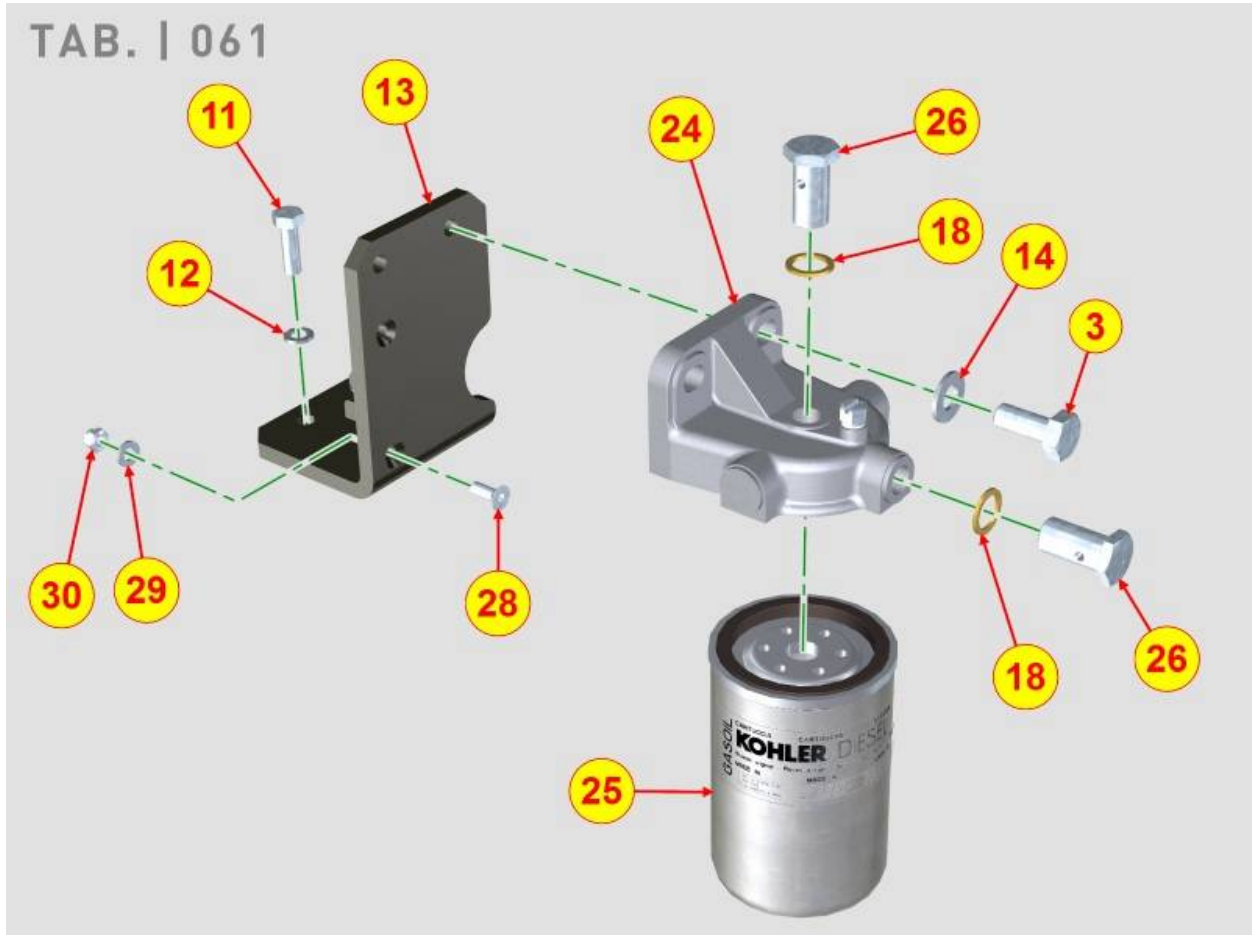

PAGURO - SPARE PARTS CATALOGUE
PAGURO 22 EK - FUEL FILTER

PAGURO - SPARE PARTS CATALOGUE
PAGURO 22 EK - FUEL FILTER

NO.	CODE:	DESCRIPTION	Q.TY
3	AD40LO1780101	SCREW	2
6	AD40LO2175286 (AD40LO2175046)	FUEL FILTER CARTRIDGE	1
11	AD40LO1770128	SCREW N 10	2
12	AD40LO7565048	WASHER	2
14	AD40LO7625211	WASHER	2
18	AD40LO4670061	COPPER WASHER D19/14.2 1.5 THK	4
24	AD40LO3730082	FUEL FILTER (L.MARINE)	1
25	AD40LO2175286 (AD40LO2175046)	FUEL FILTER CARTRIDGE	1
26	AD40LO1901119	BOLT	2
28	AD40LO9800117	SCREW	2
29	AD40LO7625062	WASHER	2
30	AD40LO3203088	SELF-LOCKING NUT	2