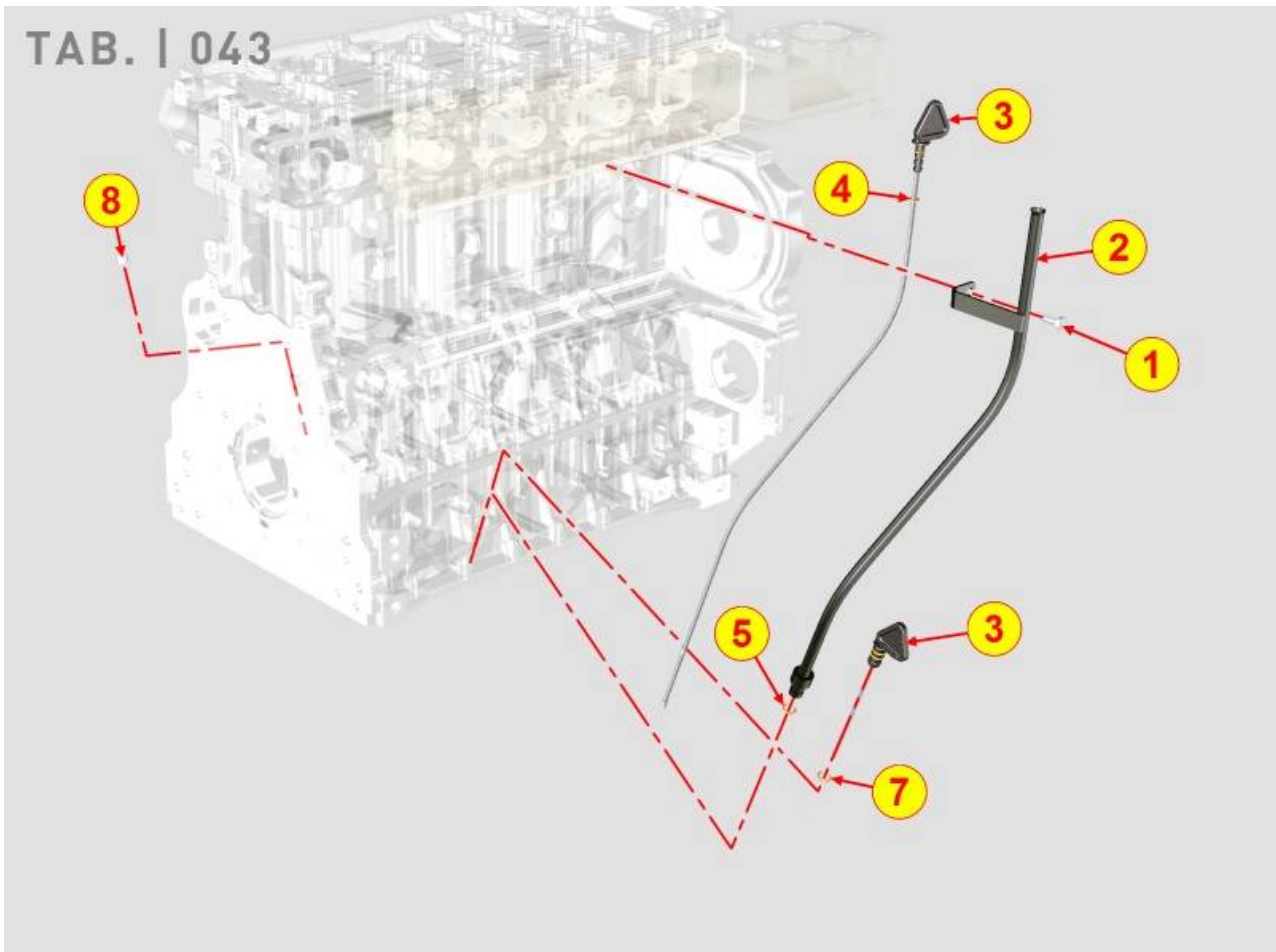

PAGURO - SPARE PARTS CATALOGUE
PAGURO 22 EK - OIL DOPSTICK

TAB. | 043

PAGURO - SPARE PARTS CATALOGUE
PAGURO 22 EK - OIL DOPSTICK

NO.	CODE:	DESCRIPTION	Q.TY
1	AD40LO9761045	SELF TAPPING SCREW M6X16 TSN	1
2	AD40LO9330179	OIL DIPSTICK TUBE ASSY KDI M	1
3	AD40LO1400570	OIL DIPSTICK ON THE CYL.HEAD	1
4	AD40LO1200328	ORING	1
5	AD40LO1200001	ANEL. ORING 108- GOM. NITRIL D2000	1
8	AD40LO9080285	PLUG AVSEAL D12 02964-01215	1