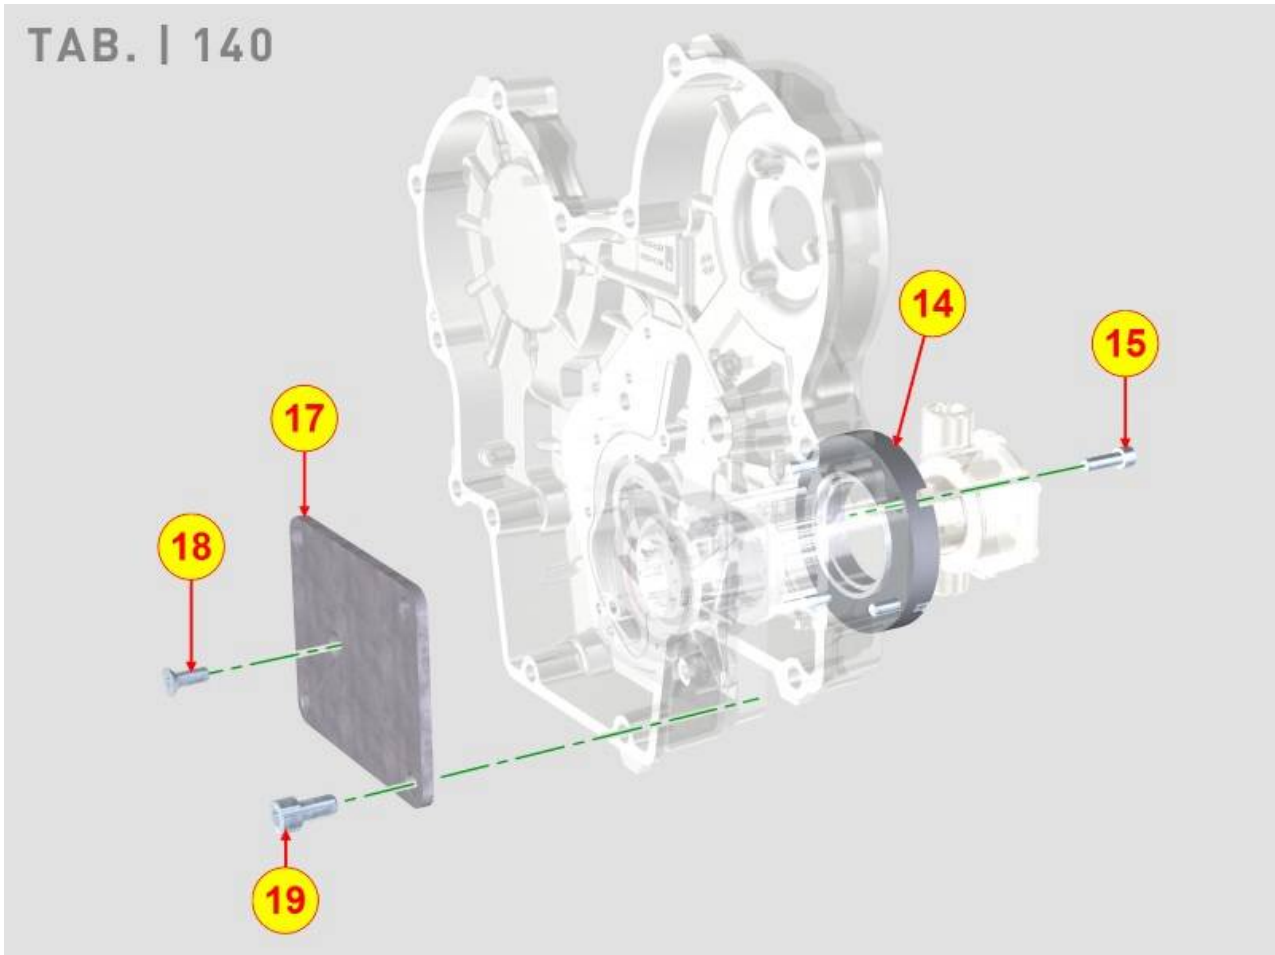

PAGURO - SPARE PARTS CATALOGUE
PAGURO 22 EK - 3rd PTO

TAB. | 140

PAGURO - SPARE PARTS CATALOGUE
PAGURO 22 EK - 3rd PTO

NO.	CODE:	DESCRIPTION	Q.TY
3	AD40LO4580255	3RD PTO GASKET	1
15	AD40LO9730224	SCREW	4
19	AD40LO9730214	SCREW	4