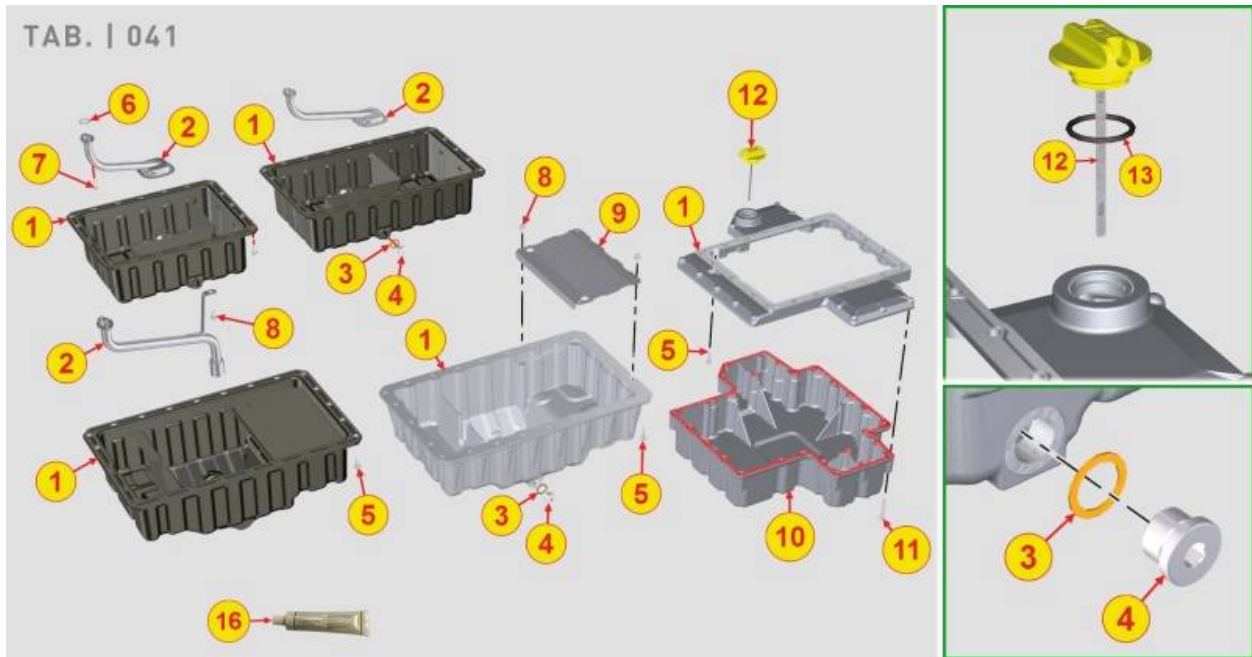

PAGURO - SPARE PARTS CATALOGUE
PAGURO 22 EK - OIL PAN

PAGURO - SPARE PARTS CATALOGUE
PAGURO 22 EK - OIL PAN

NO.	CODE:	DESCRIPTION	Q.TY
1	AD40LO6645868	KDI 2504 OIL SUMP ASSY	1
2	AD40LO9320228	INTAKE PIPE	1
3	AD40LO4670088	CUPPER WASHER 18X24X1	2
4	AD40LO9040026	PLUG M18x1,5 DIN 908 8.8+ZnB	2
5	AD40LO9766006	TORX SCREW	24
6	AD40LO1200226	ORING	1
7	AD40LO1760151	EXAG,BOLT SCREW M6X16 W.FLANGE	2
8	AD40LO1760196	CAPSCREW M6X12	1
16	AD40LO4776100	GASKET D	1