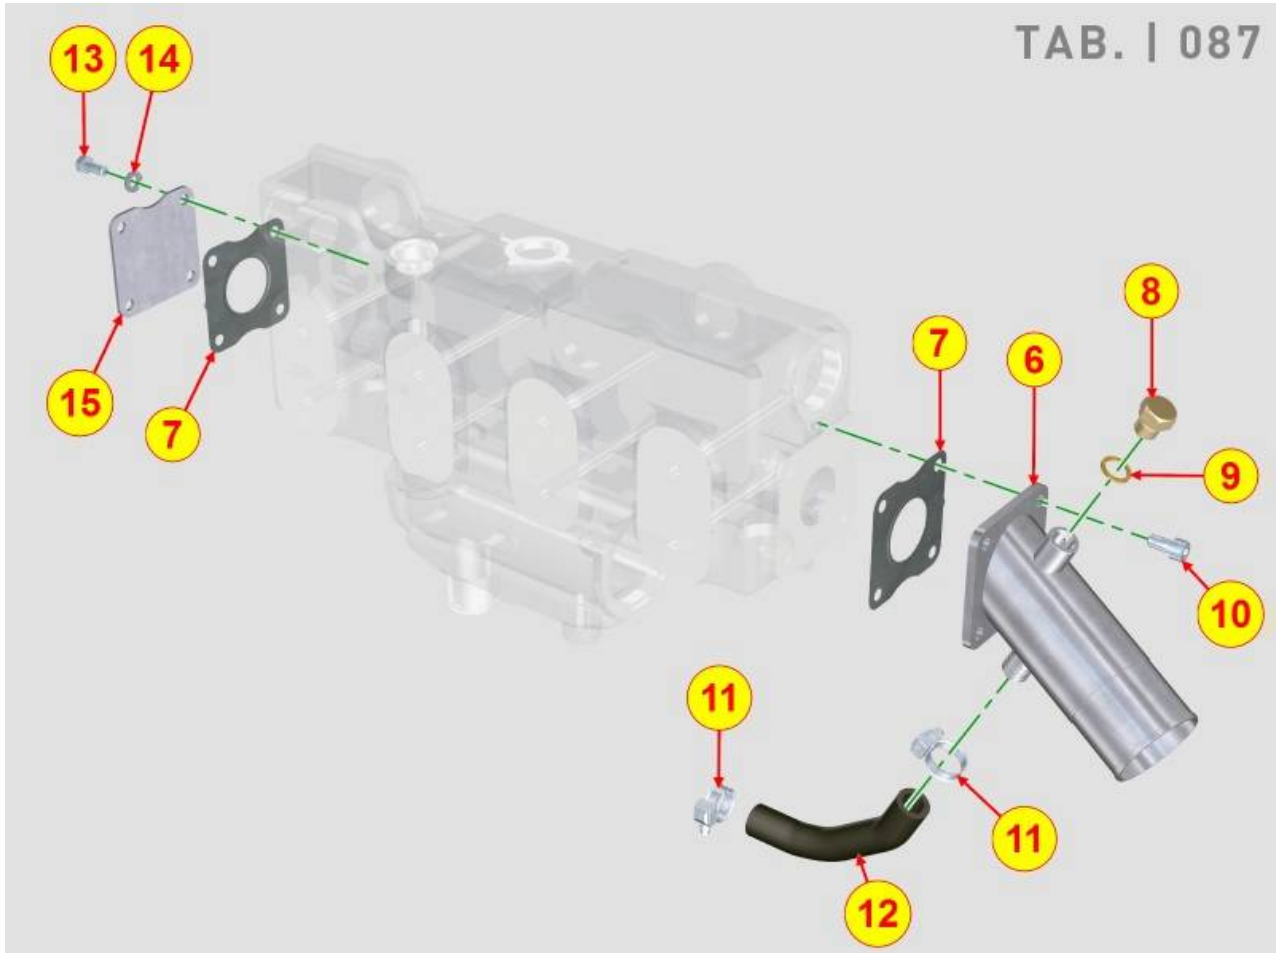

PAGURO - SPARE PARTS CATALOGUE
PAGURO 22 EK - EXHAUST GAS ACCESSORIES

PAGURO - SPARE PARTS CATALOGUE
PAGURO 22 EK - EXHAUST GAS ACCESSORIES

NO.	CODE:	DESCRIPTION	Q.TY
7	AD40LO4760001	GASKET,EXHAUST	2
8	AD40LO9040037	CAP	1
9	AD40LO4670061	COPPER WASHER D19/14.2 1.5 THK	1
10	AD40LO9730214	SCREW	4
11	AD40LO3630111	CLAMP	2
13	AD40LO1770124	SCREW	4
14	AD40LO7625209	WASHER	4
15	AD40LO6300001	PLATE CLOUSURE EXHAUST OUTLET	1