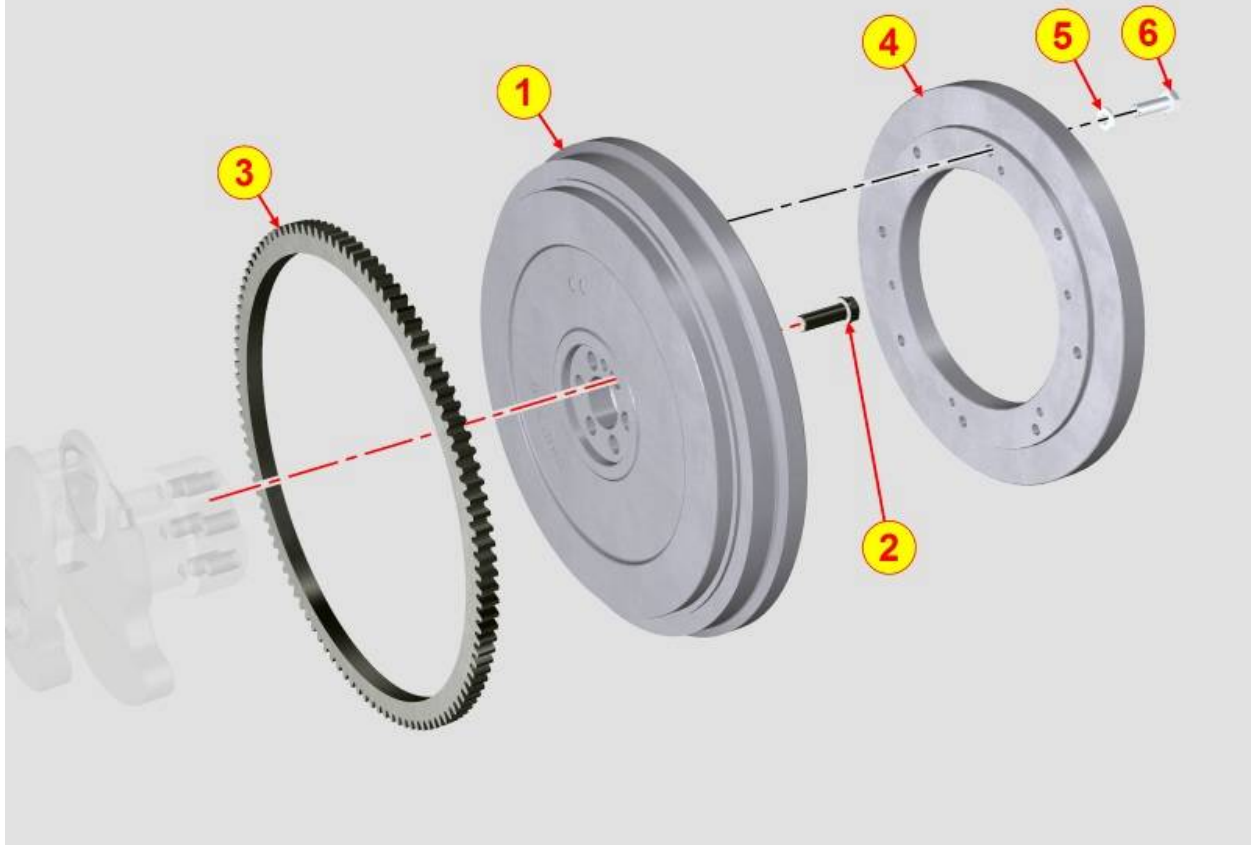

PAGURO - SPARE PARTS CATALOGUE
PAGURO 22 EK - FLYWHEEL

TAB. | 012

PAGURO - SPARE PARTS CATALOGUE
PAGURO 22 EK - FLYWHEEL

NO.	CODE:	DESCRIPTION	Q.TY
1	AD40LO9881686	COMPLETE FLYW.SAE 7"1/2	1
2	AD40LO1862089	BOLT	6
3	AD40LO2816245	RING GEAR	1