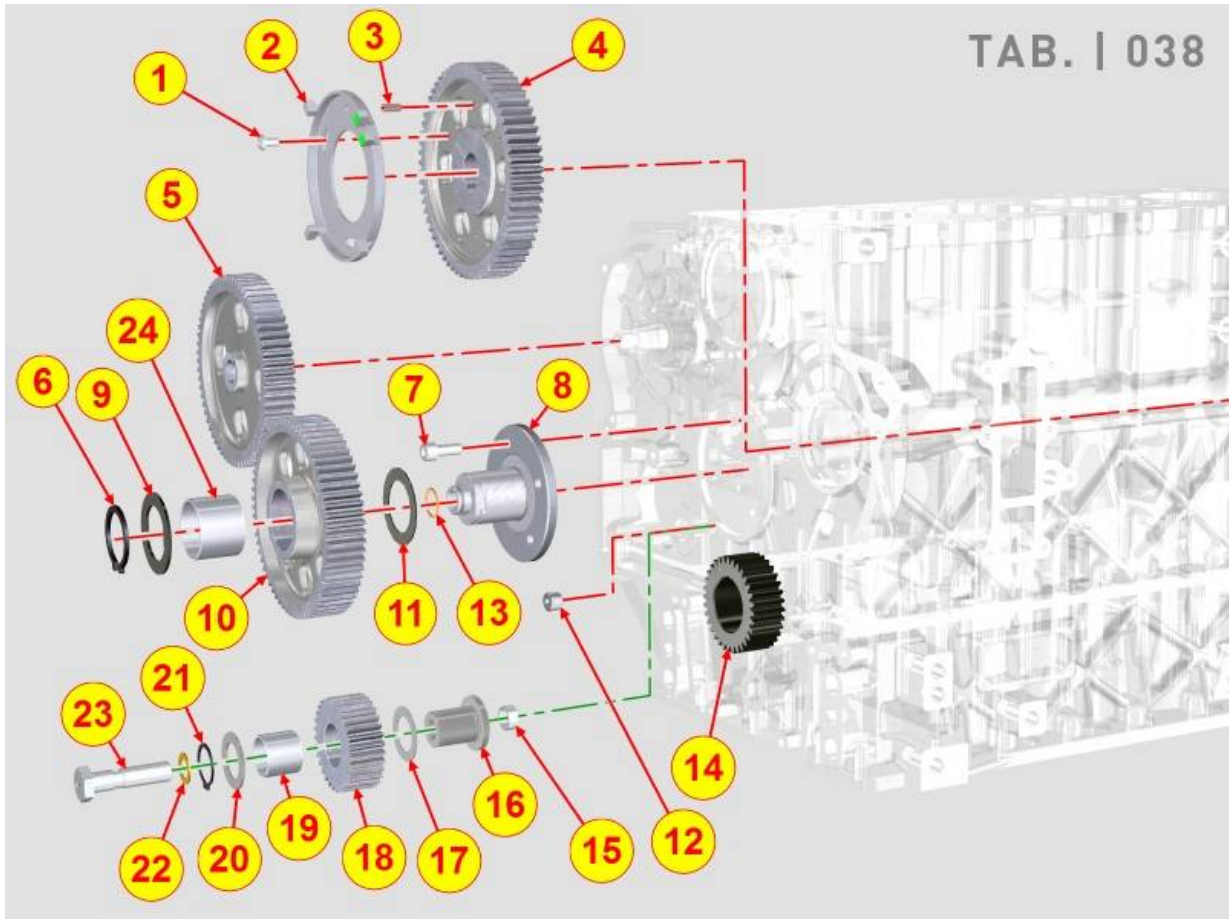

PAGURO - SPARE PARTS CATALOGUE
PAGURO 22 EK - TIMING SYSTEM

PAGURO - SPARE PARTS CATALOGUE
PAGURO 22 EK - TIMING SYSTEM

NO.	CODE:	DESCRIPTION	Q.TY
4	AD40LO4936322	CAMSHAFT GEAR	1
5	AD40LO4936325	INJECTION PUMP GEAR	1
6	AD40LO1241070	SNAP RING D.36	1
7	AD40LO9732074	SOC HEAD SCR M8X20L UNI5931 ST	4
8	AD40LO6130114	MACHINED INTERMEDIATE GEAR PIN	1
9	AD40LO1257181	INTERMED.GEAR SHOULDER RING	1
10	AD40LO4936327	ASSY IDLER GEAR	1
11	AD40LO1257157	THRUST BEARING	1
13	AD40LO1200219	ORING	1
14	AD40LO4936327	ASSY IDLER GEAR	1
15	AD40LO1970516	SLEEVE DE.18 DI.14.5	1
16	AD40LO6130115	GEAR PIN	1
17	AD40LO1257276	THRUST WASHER	1
18	AD40LO4936312	GEAR	1
19	AD40LO1580289	BUSHING	1
20	AD40LO1257275	THRUST WASHER	1
21	AD40LO1240094	SNAP RING D.26 EXT.	1
22	AD40LO4670016	GASKET	1
23	AD40LO1901199	DRILLED SCREW M14	1
24	AD40LO1580154	BUSHING	1