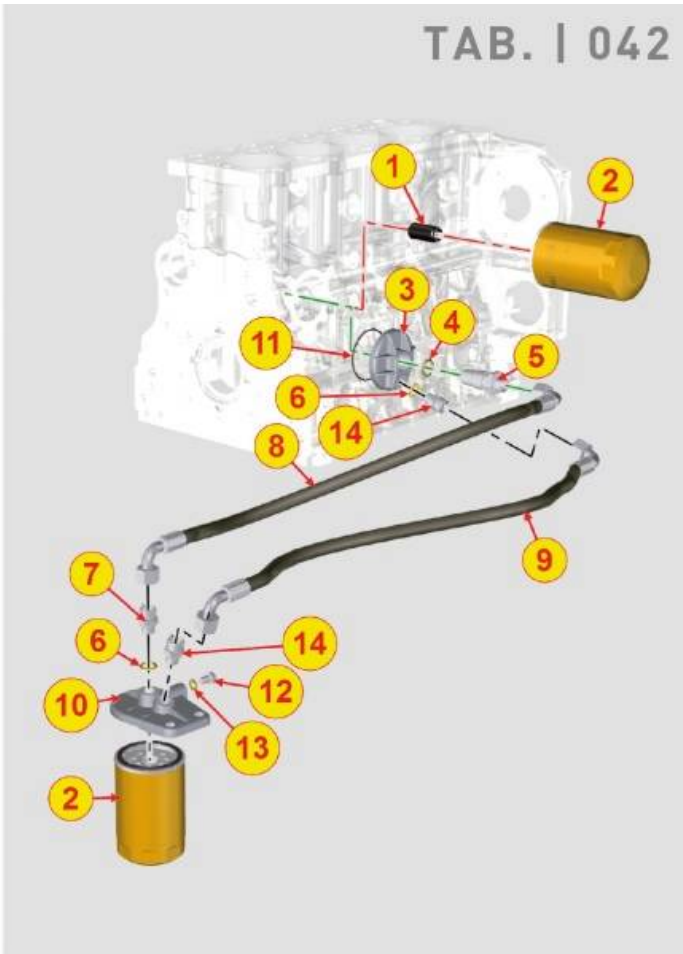

PAGURO - SPARE PARTS CATALOGUE
PAGURO 22 EK - OIL FILTER

PAGURO - SPARE PARTS CATALOGUE
PAGURO 22 EK - OIL FILTER

NO.	CODE:	DESCRIPTION	Q.TY
1	AD40LO7265021	OIL FILTER CONNECTION	1
2	AD40LO2175280	OIL FILTER CARTRIDGE K	1