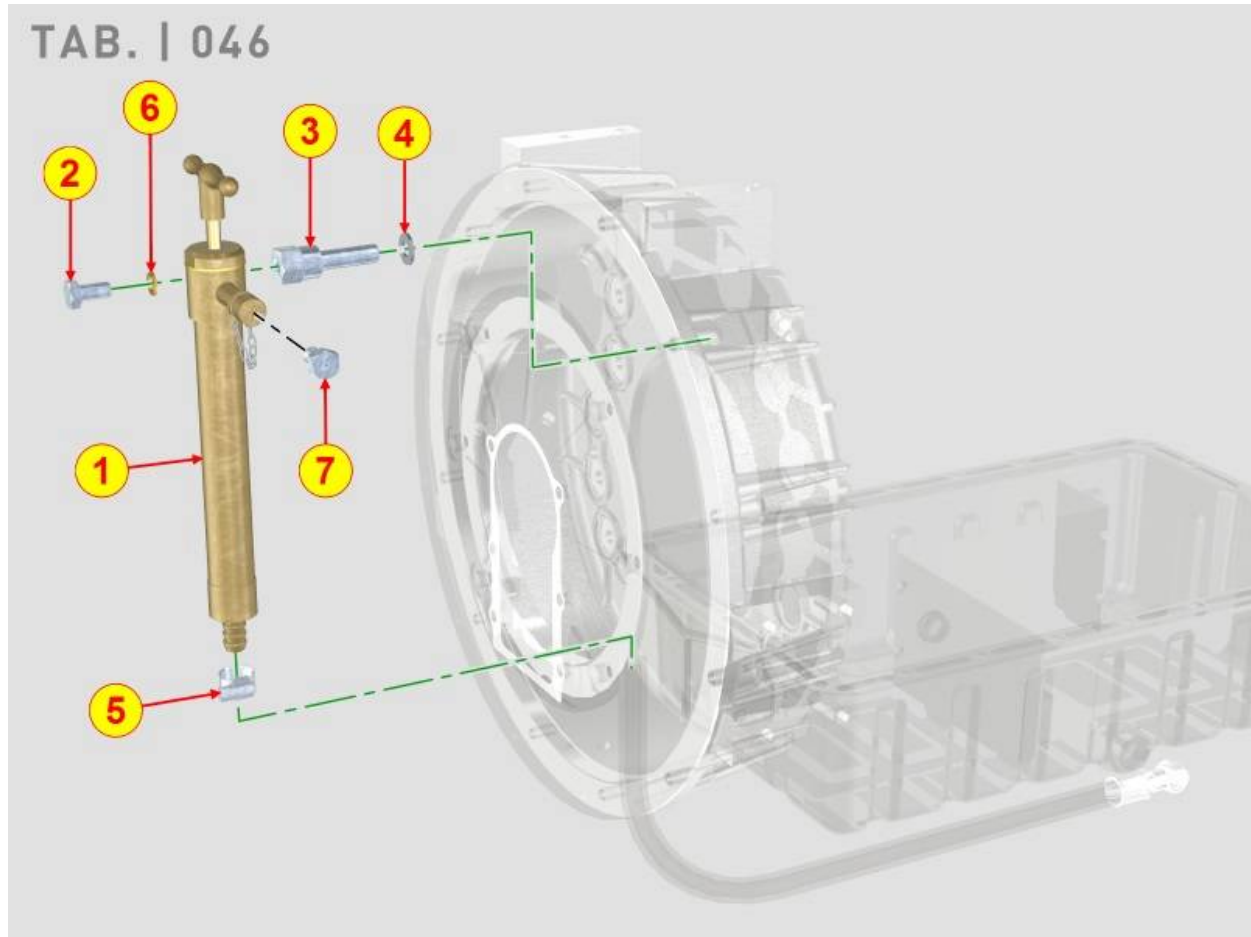

PAGURO - SPARE PARTS CATALOGUE
PAGURO 22 EK - PUMP FOR OIL EXTRACTION

PAGURO - SPARE PARTS CATALOGUE
PAGURO 22 EK - PUMP FOR OIL EXTRACTION

NO.	CODE:	DESCRIPTION	Q.TY
1	AD40LO6595021	EXTRACTION OIL PUMP FOR LMG4000	1
2	AD40LO1770123	SCREW	1
4	AD40LO7625209	WASHER	1
5	AD40LO3630129	CLAMP	1