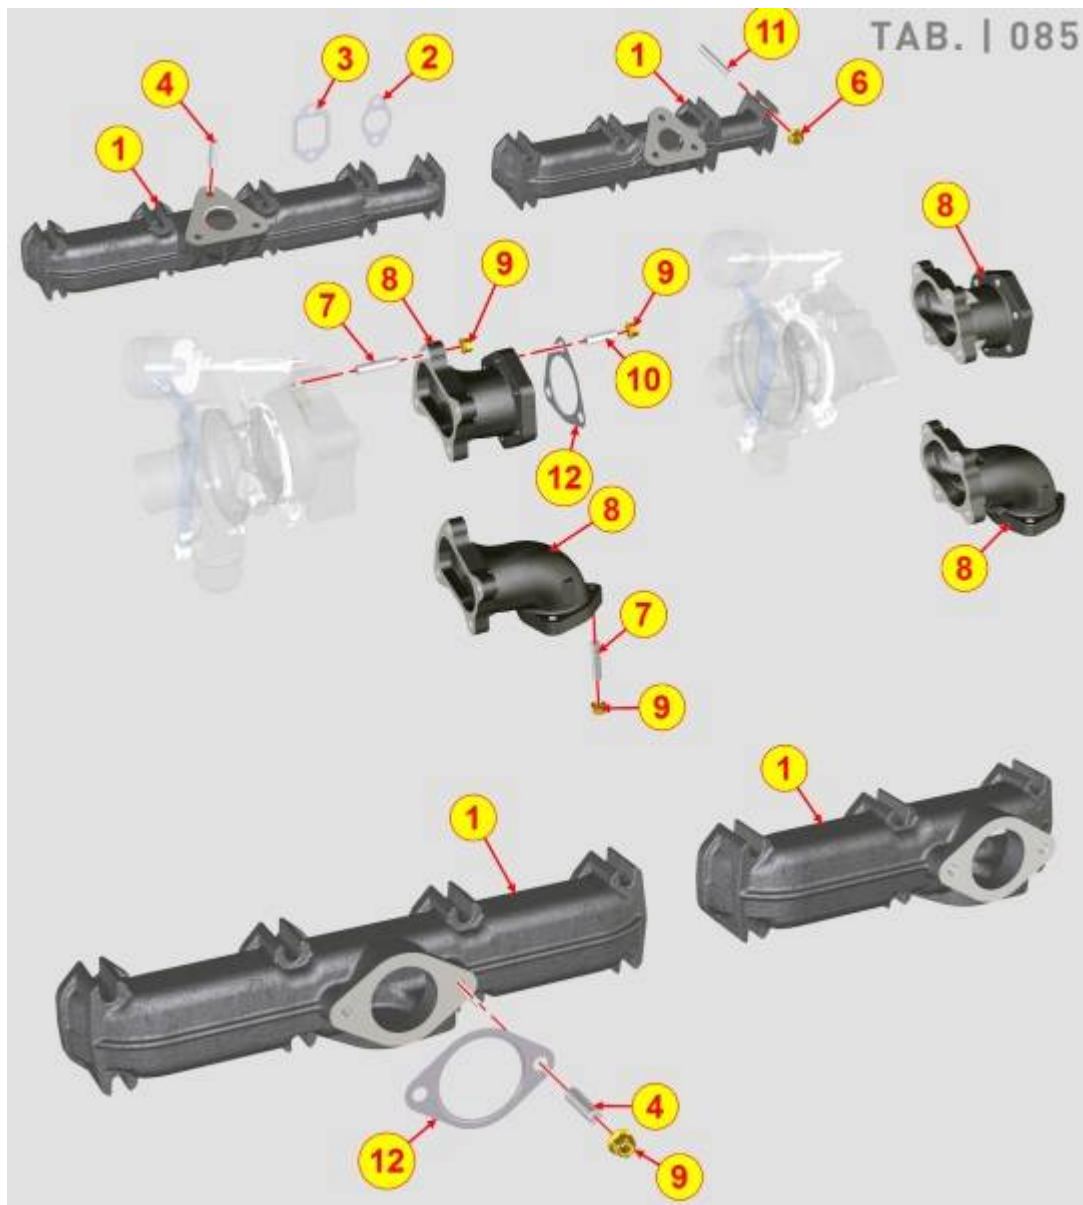

PAGURO - SPARE PARTS CATALOGUE
PAGURO 22 EK - EXHAUST GAS MANIFOLD

PAGURO - SPARE PARTS CATALOGUE
PAGURO 22 EK - EXHAUST GAS MANIFOLD

NO.	CODE:	DESCRIPTION	Q.TY
3	AD40LO4420126	EXHAUST MANIFOLD GASKET	4
11	AD40LO6780217	STUD 8X1,25X55	8