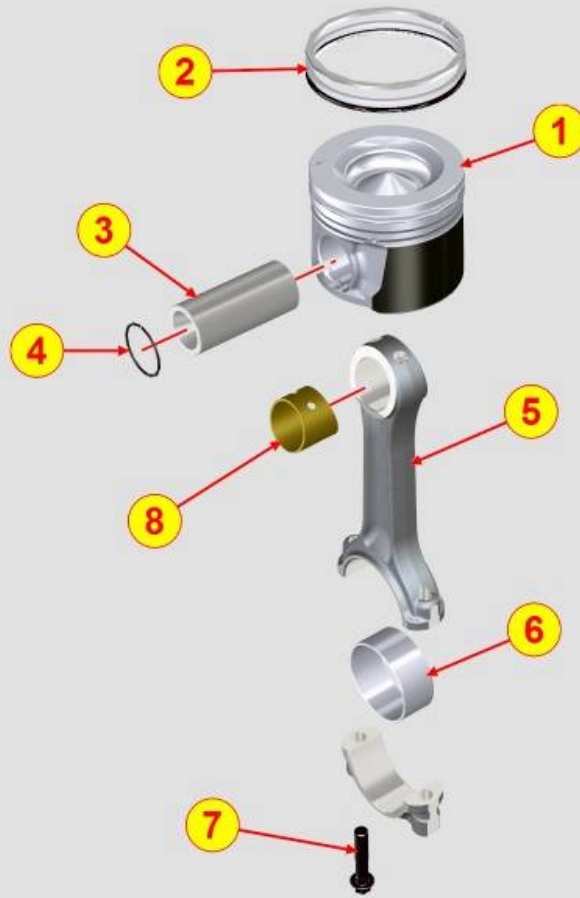

PAGURO - SPARE PARTS CATALOGUE
PAGURO 22 EK - PISTON / CONNECTING ROD

TAB. | 011

PAGURO - SPARE PARTS CATALOGUE
PAGURO 22 EK - PISTON / CONNECTING ROD

NO.	CODE:	DESCRIPTION	Q.TY
1	AD40LO6502088	PISTON ASS.Y STANDARD KDI "M"	4
1	AD40LO6502587	PISTON ASSY +0,2MM. "R" KDI"M"	1
2	AD40LO8211287	RINGS SET STANDARD KDI "M"	4
2	AD40LO8211291	RINGS SET +0,2MM (R) "M"	4
3	AD40LO8480122	PIN PISTON	4
4	AD40LO1175097	RETAINER RING	8
5	AD40LO1526315	CONNECTING ROD	4
6	AD40LO1640155	CONN. ROD BEARING STANDARD KDI	3/4
7	AD40LO1780181	SCREW M10X1X50	6/8
8	AD40LO1630058	CONROD SMALL END BUSH	3/4