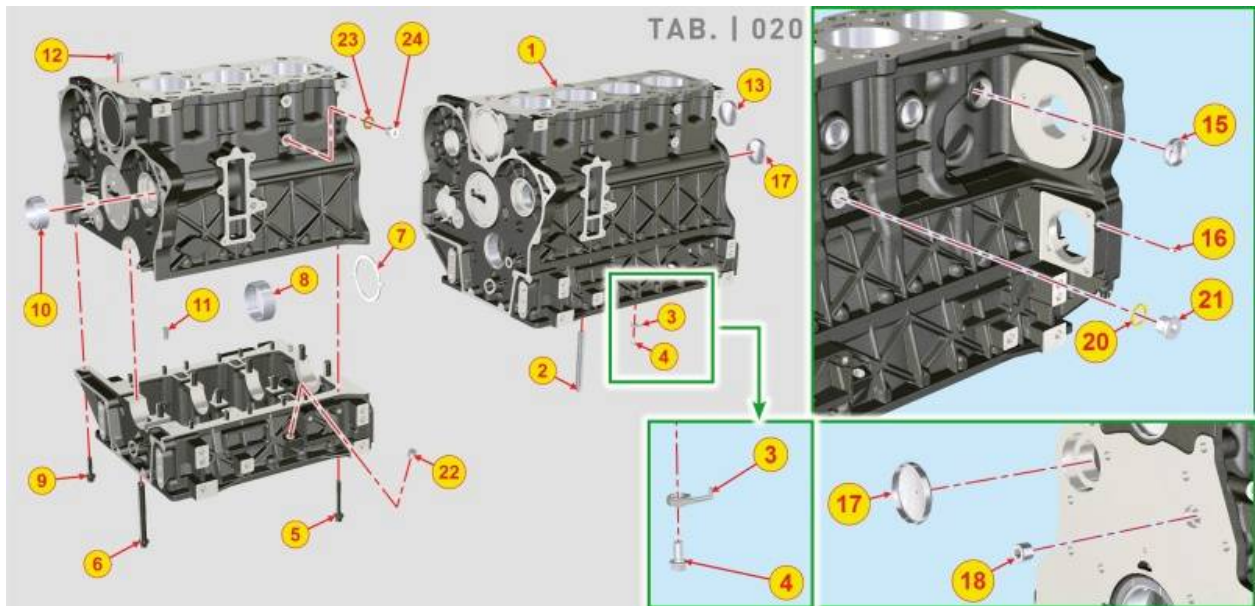

PAGURO - SPARE PARTS CATALOGUE
PAGURO 22 EK - CRANKCASE

PAGURO - SPARE PARTS CATALOGUE
PAGURO 22 EK - CRANKCASE

NO.	CODE:	DESCRIPTION	Q.TY
	AD40LO8205133	CRANKCASE GASKET SET KDI 1903/2504	1
1	AD40LO1511368	CRANKCASE	1
2	AD40LO9580117	BLOW BY PIPE	1
5	AD40LO9766004	CRANKCASE FIXING TORX SCREW	16
6	AD40LO9766003	CRANKCASE FIXING TORX SCREW	10
7	AD40LO1257280	THRUST WASHER STANDARD KDI	2
8	AD40LO1611263	BEARING STANDARD KDI	4/5
9	AD40LO9766005	CRANKCASE FIXING TORX SCREW	1
10	AD40LO1580167	BUSHING	1
11	AD40LO8400156	LOCKPIN	2
12	AD40LO1970141	SLEEVE	2
13	AD40LO8990073	D.40 CAP	1
15	AD40LO8990022	PLUG D.30	4
16	AD40LO9080132	PLUG AVSEAL D6 02961-00607	2
17	AD40LO8990054	PLUG	2
18	AD40LO8965097	CAP M14x1,5	1
19	AD40LO1970456	SLEEVE N 10	2
20	AD40LO4670019	COPPER WASHER D22X16.2 1	1
21	AD40LO9040031	HEX PLUG M16X1.5 DIN 908 + ZNB	1
21	AD40LO9015006	CAP	1