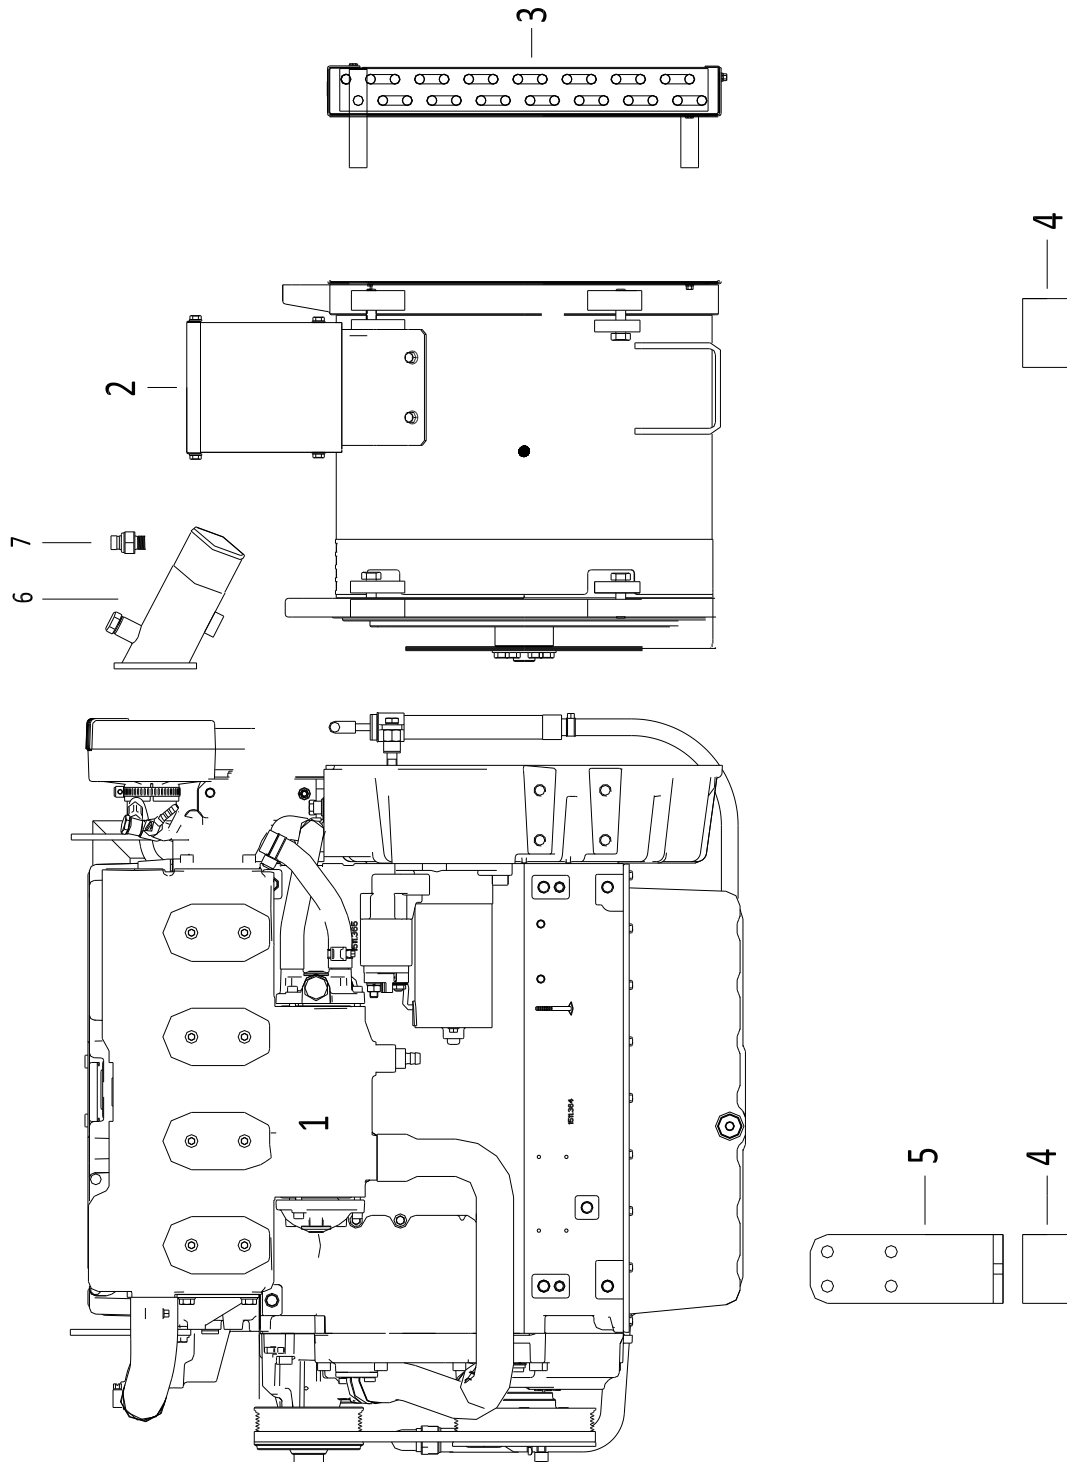

PAGURO - SPARE PARTS CATALOGUE
PAGURO 22 EK - TAB.1

PAGURO - SPARE PARTS CATALOGUE
PAGURO 22 EK - TAB.1

NO.	CODE:	DESCRIPTION	Q.TY
1	AD01LO0011	ENGINE KDI 2504M-MG 1500RPM	1
2	AD02ZA0006-00	ALTERNATOR P22EK	1
3	AD06CA0006-00	KIT EXCHANGER WA P22EK	1
4	AD11FI0001-01	INTERNAL SHOCK ABSORBER	4
5			1
6			1
7	AD23SS0003	TEMP. SWITCH ON EXHAUST 1 PRONG	1