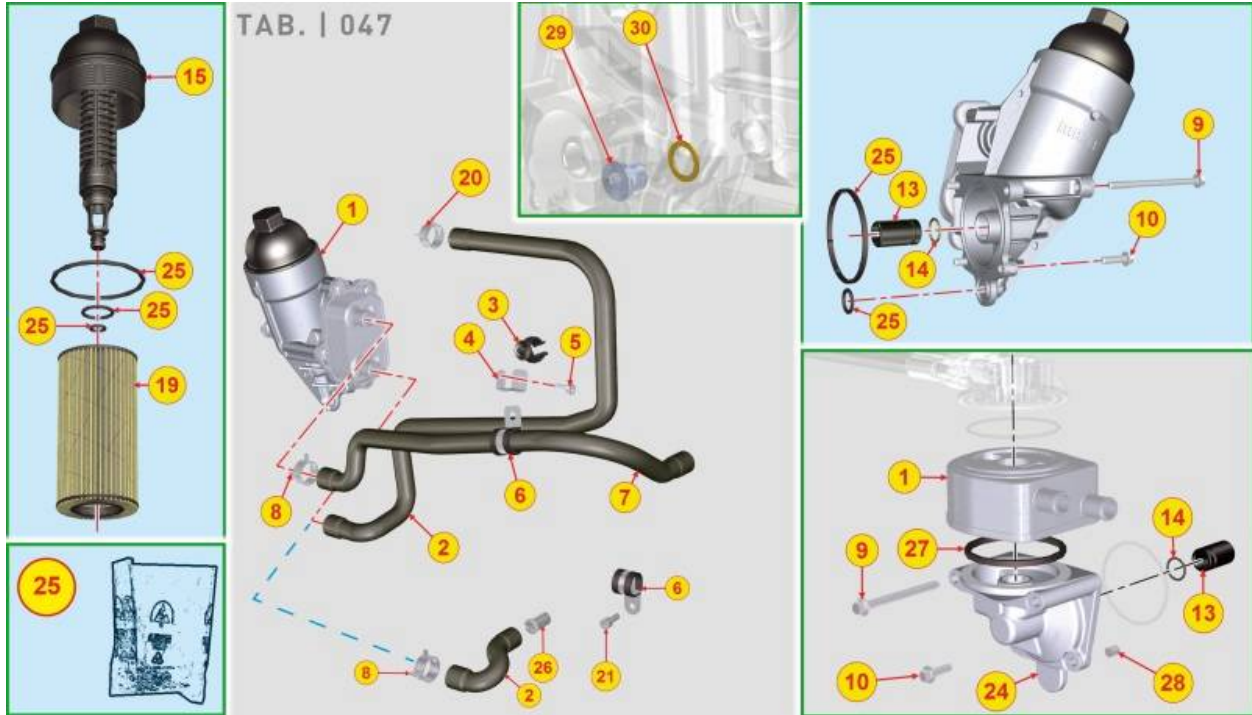

PAGURO - SPARE PARTS CATALOGUE
PAGURO 22 EK - OIL COOLER

PAGURO - SPARE PARTS CATALOGUE
PAGURO 22 EK - OIL COOLER

NO.	CODE:	DESCRIPTION	Q.TY
29	AD40LO9040031	HEX PLUG M16X1.5 DIN 908 + ZNB	1
30	AD40LO4670019	COPPER WASHER D22X16.2 1	1