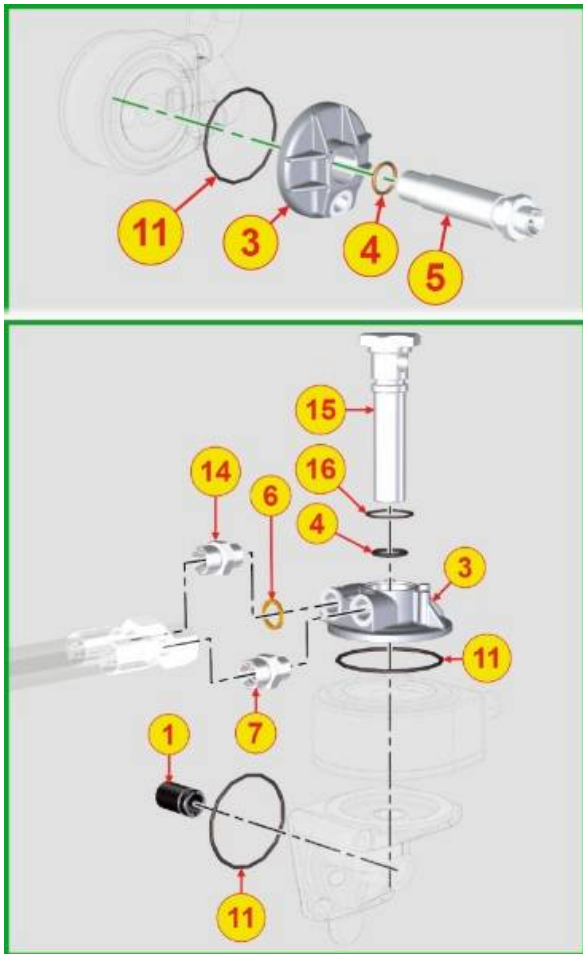

PAGURO - SPARE PARTS CATALOGUE
PAGURO 22 EK - OIL FILTER

PAGURO - SPARE PARTS CATALOGUE
PAGURO 22 EK - OIL FILTER

NO.	CODE:	DESCRIPTION	Q.TY
1	AD40LO7265021	OIL FILTER CONNECTION	1
2	AD40LO2175280	OIL FILTER CARTRIDGE K	1