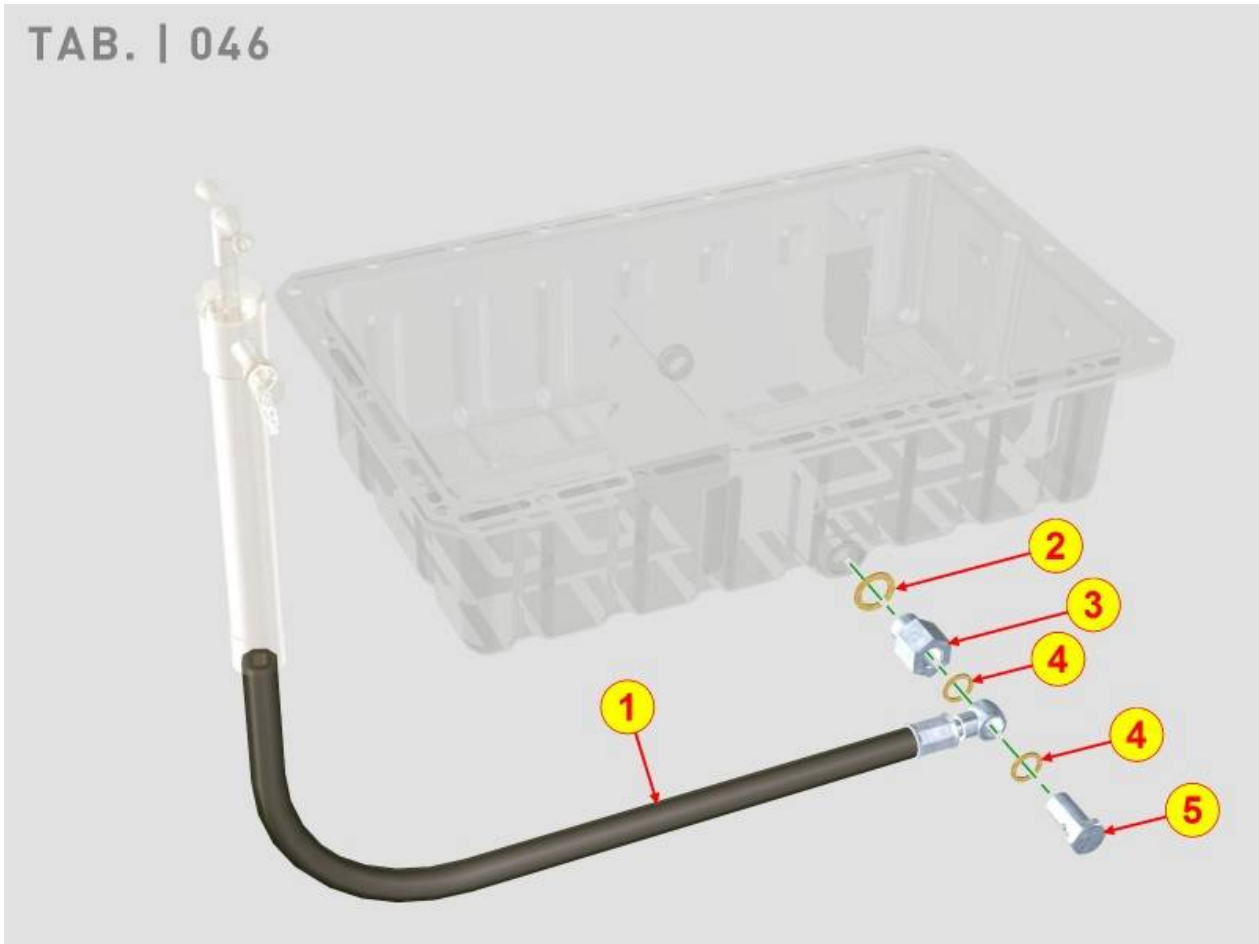

PAGURO - SPARE PARTS CATALOGUE
PAGURO 22 EK - PUMP FOR OIL EXTRACTION

TAB. | 046

PAGURO - SPARE PARTS CATALOGUE
PAGURO 22 EK - PUMP FOR OIL EXTRACTION

NO.	CODE:	DESCRIPTION	Q.TY
1	AD40LO9320157	RUBBER HOSE	1
2	AD40LO4670022	GASKET	1
3	AD40LO3527441	SPACING	1
4	AD40LO4670061	COPPER WASHER D19/14.2 1.5 THK	2
5	AD40LO1901119	BOLT	1