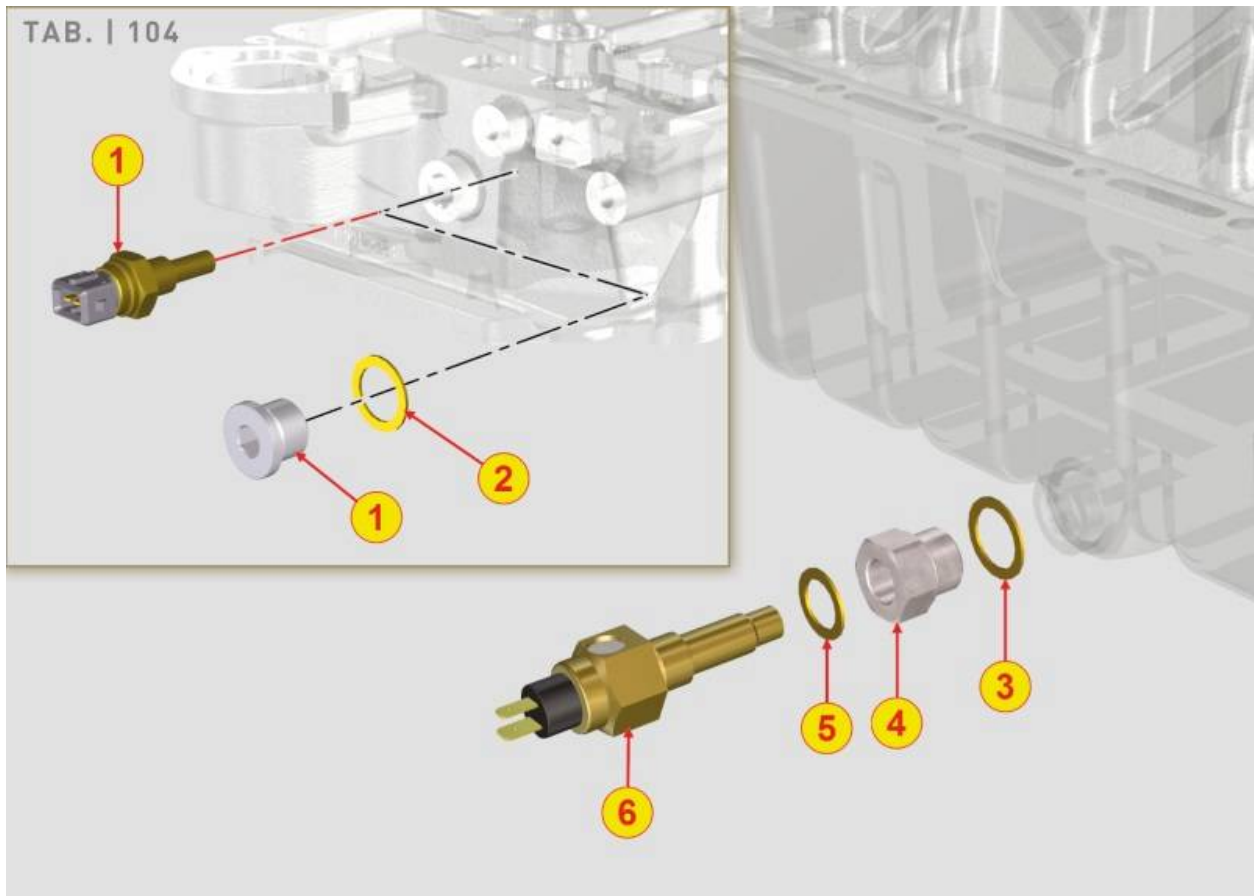

PAGURO - SPARE PARTS CATALOGUE
PAGURO 22 EK - TEMPERATURE SENSORS

PAGURO - SPARE PARTS CATALOGUE
PAGURO 22 EK - TEMPERATURE SENSORS

NO.	CODE:	DESCRIPTION	Q.TY
1	AD40LO9015005	BY PASS VALVE PLUG	1
2	AD40LO4670060	COPPER WASHER	1