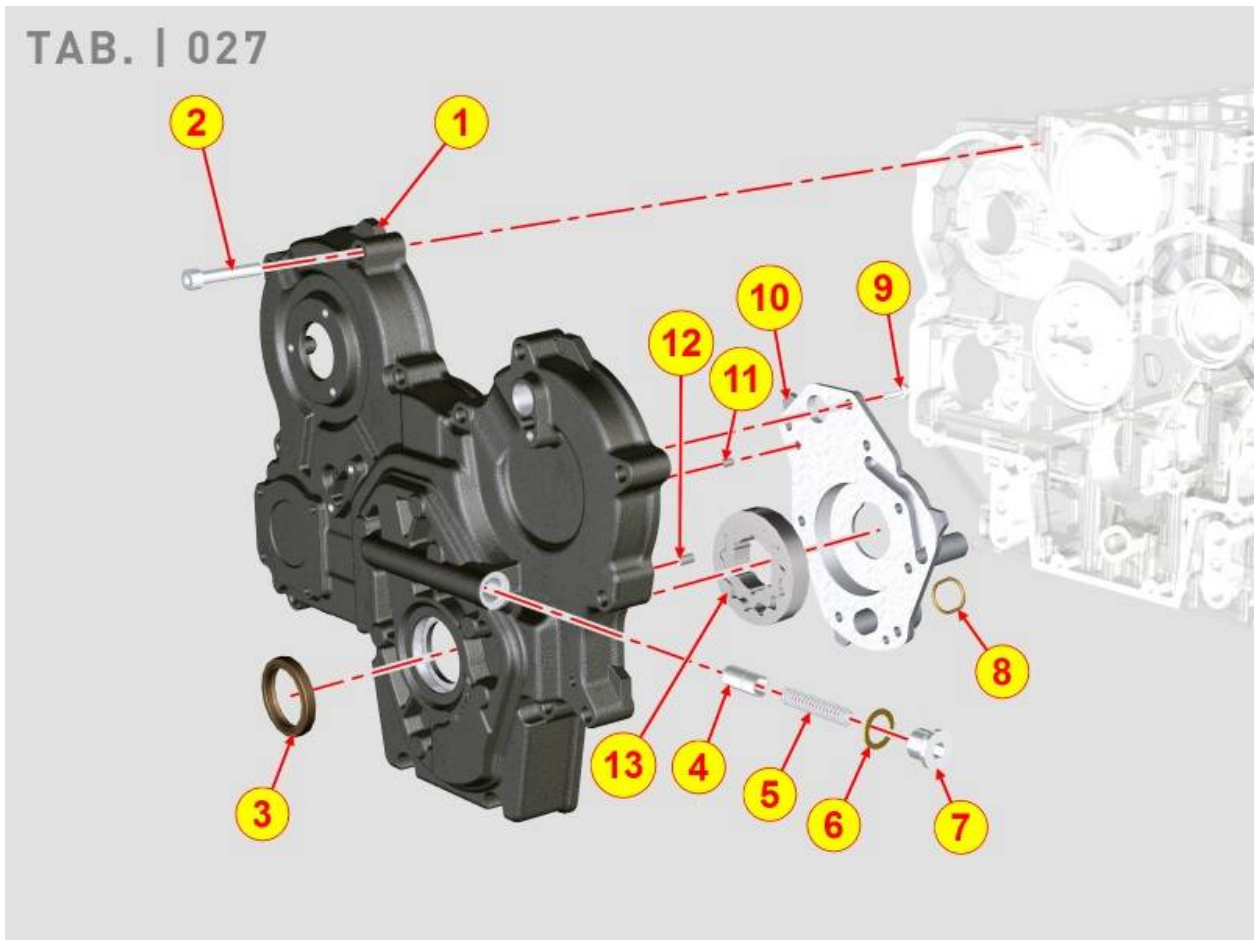

PAGURO - SPARE PARTS CATALOGUE
PAGURO 22 EK - TIMMING SYSTEM COVER

TAB. | 027

PAGURO - SPARE PARTS CATALOGUE
PAGURO 22 EK - TIMMING SYSTEM COVER

NO.	CODE:	DESCRIPTION	Q.TY
1	AD40LO6658040	OIL PUMP CARTER ASSY	1
2	AD40LO9730032	SOC HEAD CAP SCR M8X45L 8.8	15
3	AD40LO1213550	OIL SEAL RING38X50X7 CHO	1
4	AD40LO6495084	CURSOR FOR BY-PASS OIL	1
5	AD40LO5625030	SPRING	1
6	AD40LO4670019	COPPER WASHER D22X16.2 1	1
7	AD40LO9015011	CAP	1
8	AD40LO1200081	ORING 3100 D2000	1
12	AD40LO8400020	PIN 6X12 UNI 1707	2