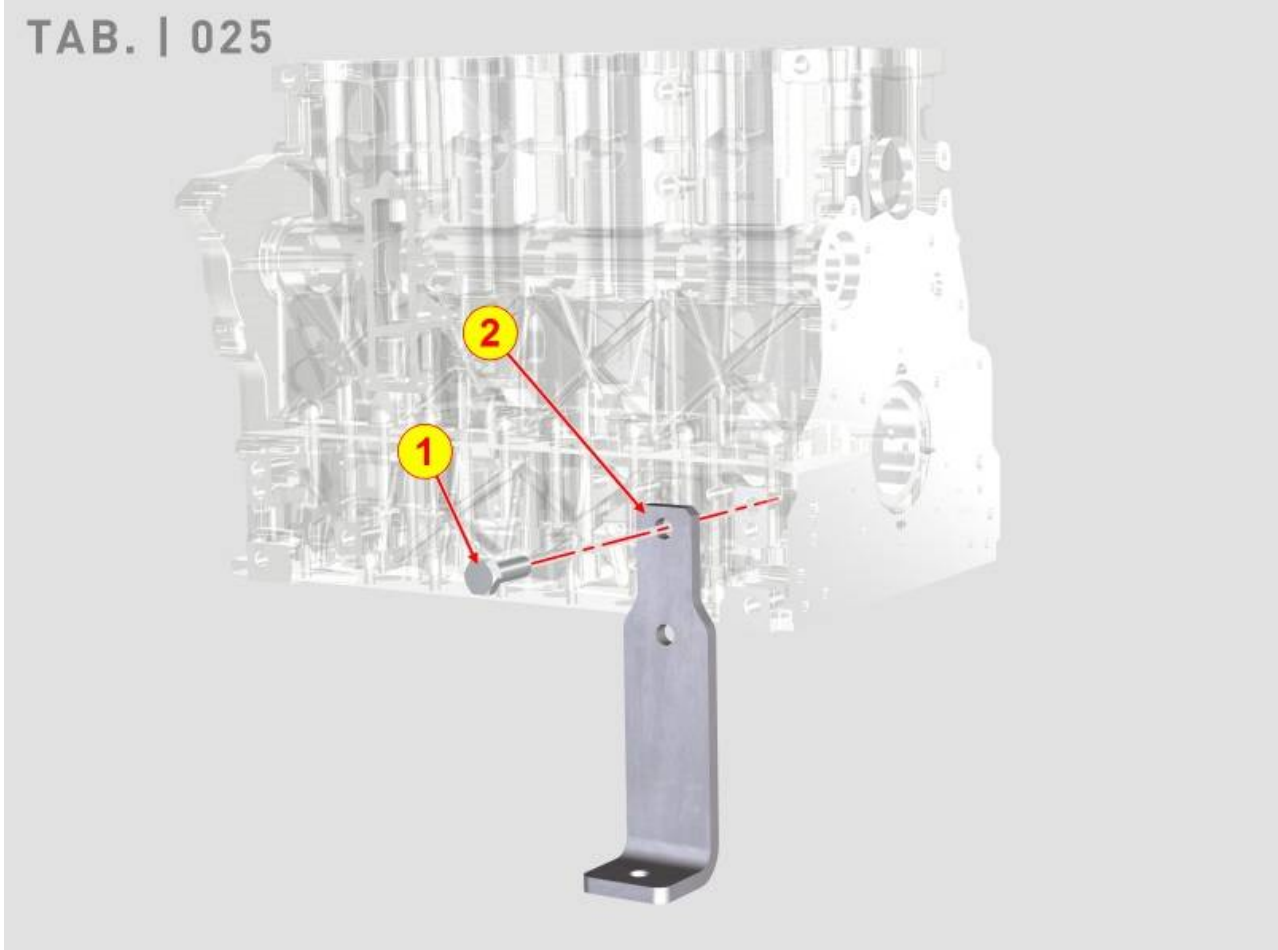

PAGURO - SPARE PARTS CATALOGUE
PAGURO 22 EK - ENGINE MOUNT

TAB. | 025

PAGURO - SPARE PARTS CATALOGUE
PAGURO 22 EK - ENGINE MOUNT

NO.	CODE:	DESCRIPTION	Q.TY
1	AD40LO1790024	BOLT 'D 10	
2	AD40LO8546407	ENGINE SUPPORT BRACKET