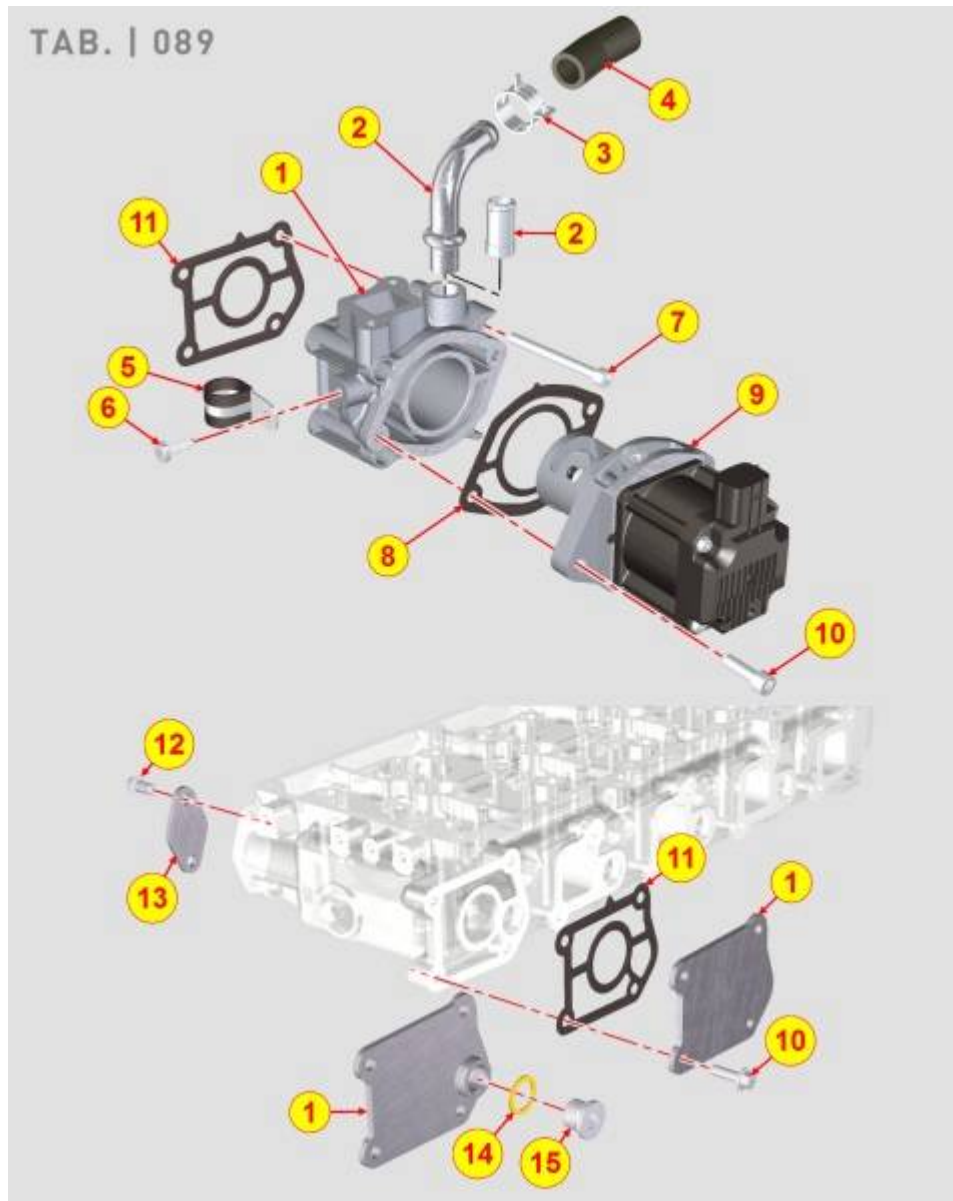

PAGURO - SPARE PARTS CATALOGUE
PAGURO 22 EK - EGR VALVE

PAGURO - SPARE PARTS CATALOGUE
PAGURO 22 EK - EGR VALVE

NO.	CODE:	DESCRIPTION	Q.TY
1	AD40LO6370002	PLATE	1
10	AD40LO1760131	SCREW	4
11	AD40LO4760067	GASKET	1
12	AD40LO1770160	HEX FLANG HEAD M8x16-8G+ZN.B	2
13	AD40LO6370769	EGR LOCKUP FLANGE EXHAUST SIDE	1
14	AD40LO4670019	COPPER WASHER D22X16.2 1	1
15	AD40LO9040031	HEX PLUG M16X1.5 DIN 908 + ZNB	1