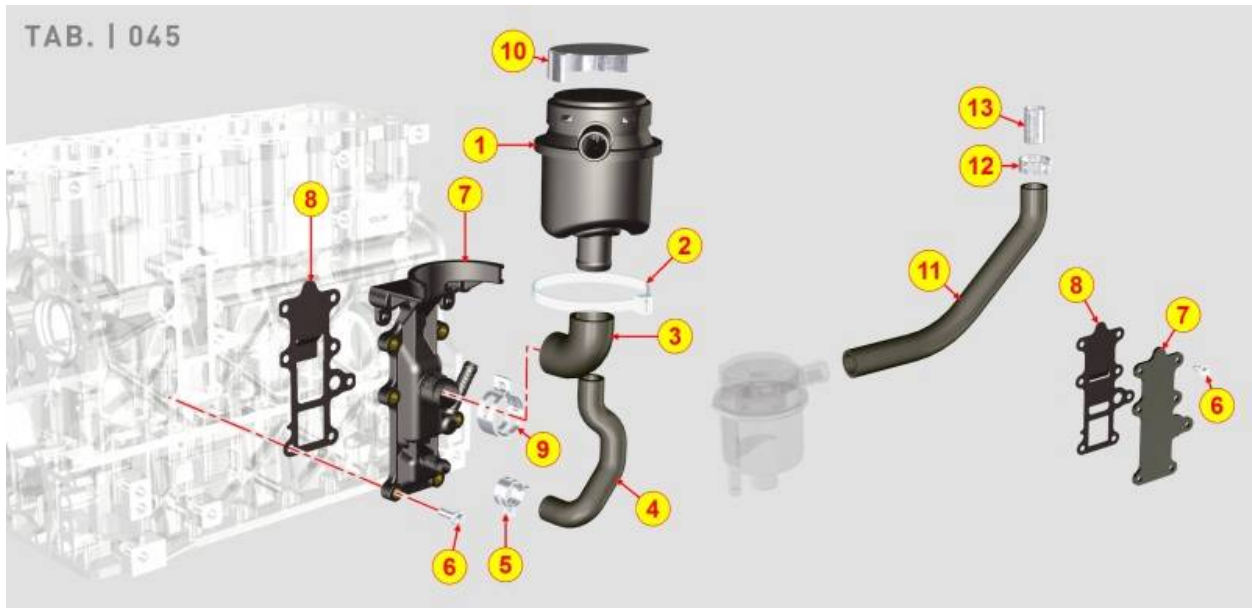

PAGURO - SPARE PARTS CATALOGUE
PAGURO 22 EK - BRATHER SYSTEM

PAGURO - SPARE PARTS CATALOGUE
PAGURO 22 EK - BRATHER SYSTEM

NO.	CODE:	DESCRIPTION	Q.TY
6	AD40LO1760130	HEX FLANG HEAD SCRE M6X12-8.8+Zn.B	7
7	AD40LO6370764	BLOW BY CLOSING FLANGE	1
8	AD40LO4775749	BLOW BY COVER GASKET	1