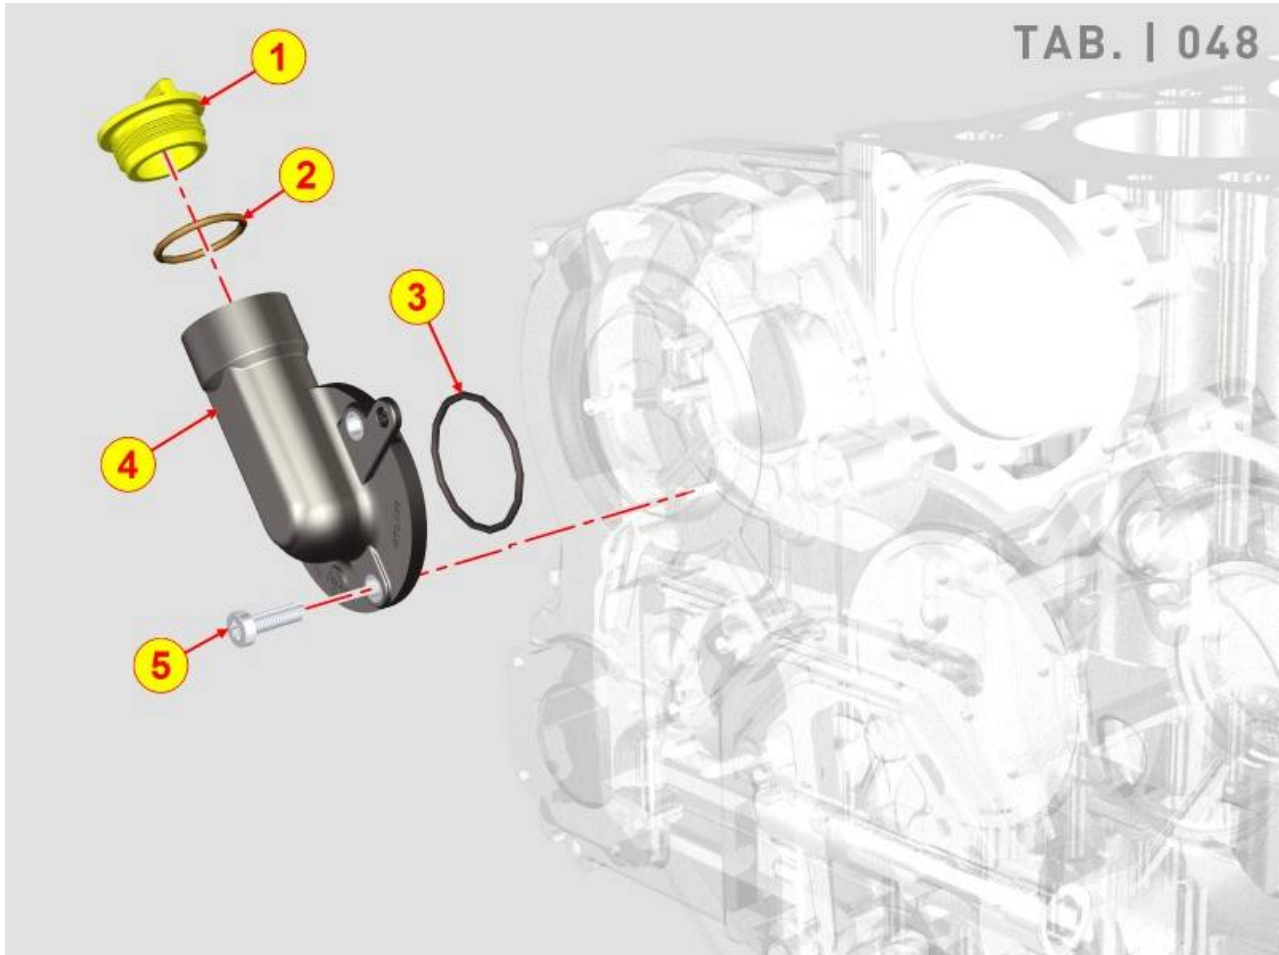

PAGURO - SPARE PARTS CATALOGUE
PAGURO 22 EK - OIL FILLING KIT

PAGURO - SPARE PARTS CATALOGUE

PAGURO 22 EK - OIL FILLING KIT

NO.	CODE:	DESCRIPTION	Q.TY
1	AD40LO9032129	INLET OIL PLUG KOHLER	1
2	AD40LO1200082	ORING D31.89/26.50 2.62 THK	1
3	AD40LO1201098	ORING 3168	1
4	AD40LO1570077	OIL FILL ASSY	1
5	AD40LO9761046	SELF TAPPING SCREW M6X20	3