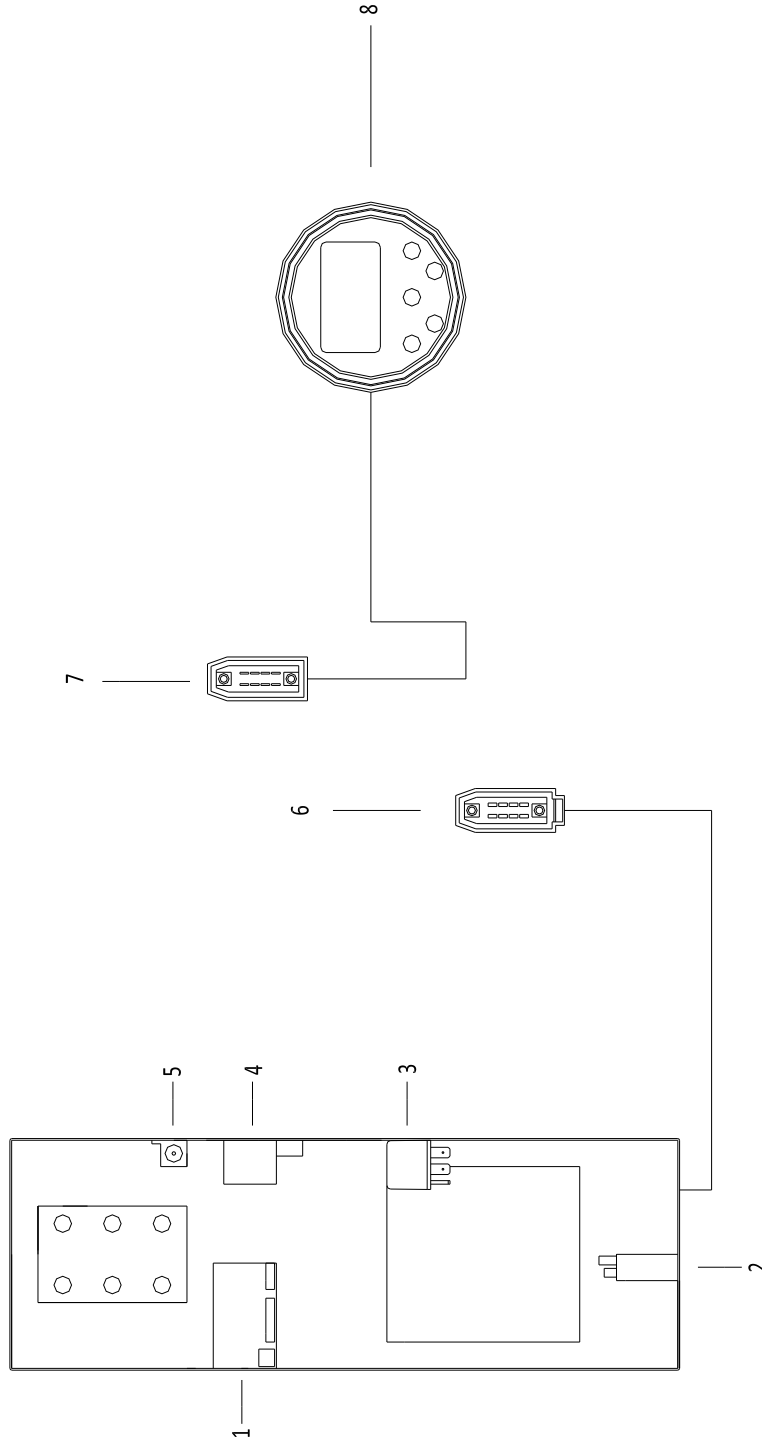

PAGURO 22 EK

SPARE PARTS CATALOGUE

PAGURO - SPARE PARTS CATALOGUE
PAGURO 22 EK - TAB.1

PAGURO - SPARE PARTS CATALOGUE
PAGURO 22 EK - TAB.1

NO.	CODE:	DESCRIPTION	Q.TY
1	AD01LO0011	ENGINE KDI 2504M-MG 1500RPM	1
2	AD02ZA0006-00	ALTERNATOR P22EK	1
3	AD06CA0006-00	KIT EXCHANGER WA P22EK	1
4	AD11FI0001-01	INTERNAL SHOCK ABSORBER	4
5			1
6			1
7	AD23SS0003	TEMP. SWITCH ON EXHAUST 1 PRONG	1

PAGURO - SPARE PARTS CATALOGUE
PAGURO 22 EK - TAB.2

PAGURO - SPARE PARTS CATALOGUE
PAGURO 22 EK - TAB.2

NO.	CODE:	DESCRIPTION	Q.TY
1	AD09TR0004	TRANSFORMER, CURRENT	1
2	AD09AT0005	TERMOSWITCH	1
3	AD09RE0016	RELE'	2
4	AD08ID0002	BATTERY CHARGER REGULATOR	1
5	AD09RS0003	RESISTOR, R47	1
6	AD08SC0015	CONNECTOR, 8 PINS FEMALE	1
7	AD08SC0016	CONNECTOR, 8 PINS MALE	1
8	AD08DR0001	REMOTE CONTROL PANEL WITH CABLE (DISCONTINUED)	1