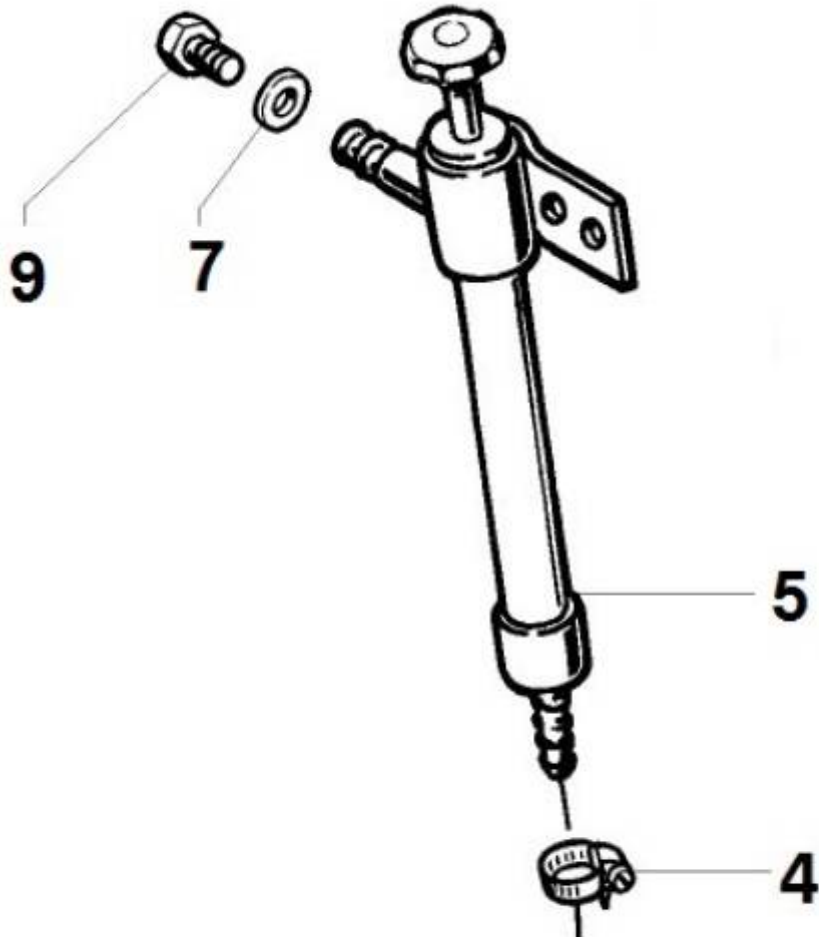

PAGURO - SPARE PARTS CATALOGUE
PAGURO 22 EK - PUMP FOR OIL EXTRACTION

PAGURO - SPARE PARTS CATALOGUE
PAGURO 22 EK - PUMP FOR OIL EXTRACTION

NO.	CODE:	DESCRIPTION	Q.TY
4	AD40LO3630129	CLAMP	1
5	AD40LO6595021	OIL EXTRACTION PUMP FOR LMG4000	1