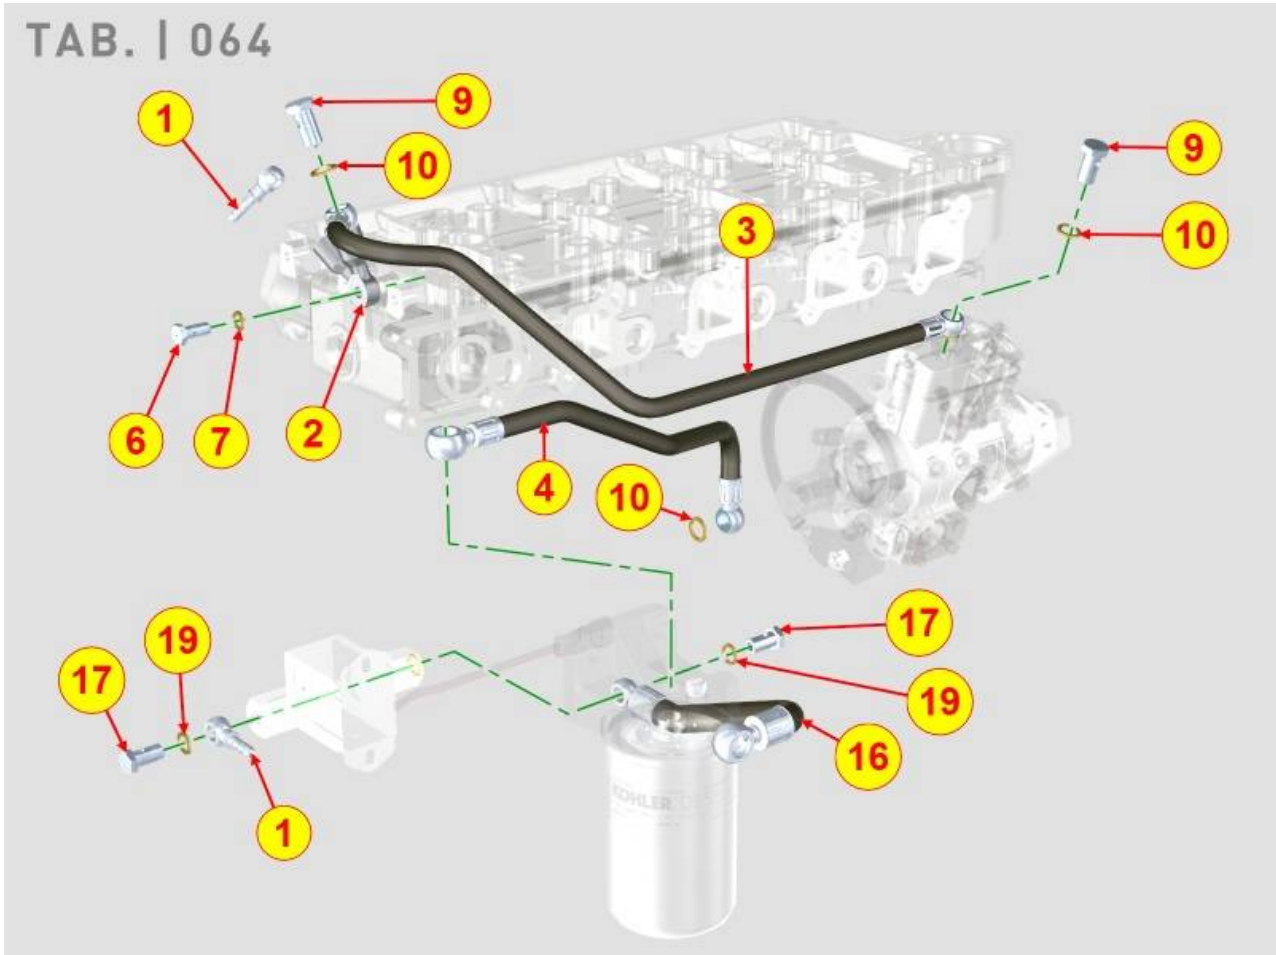

PAGURO - SPARE PARTS CATALOGUE
PAGURO 22 EK - FUEL LINES

TAB. | 064

PAGURO - SPARE PARTS CATALOGUE
PAGURO 22 EK - FUEL LINES

NO.	CODE:	DESCRIPTION	Q.TY
1	AD40LO7270104	UNION FV	1
2	AD40LO7330041	JOINT	1
4	AD40LO9375691	TUBE	1
6	AD40LO1901029	UNION BOLT	1
7	AD40LO4670058	COPPER WASHER 8,2X12X1,5	2
9	AD40LO1901040	BOLT	2
10	AD40LO4670060	COPPER WASHER	6
13	AD40LO7270109	UNION	1
19	AD40LO4670059	COPPER WASHER D14/10.2 1.	4