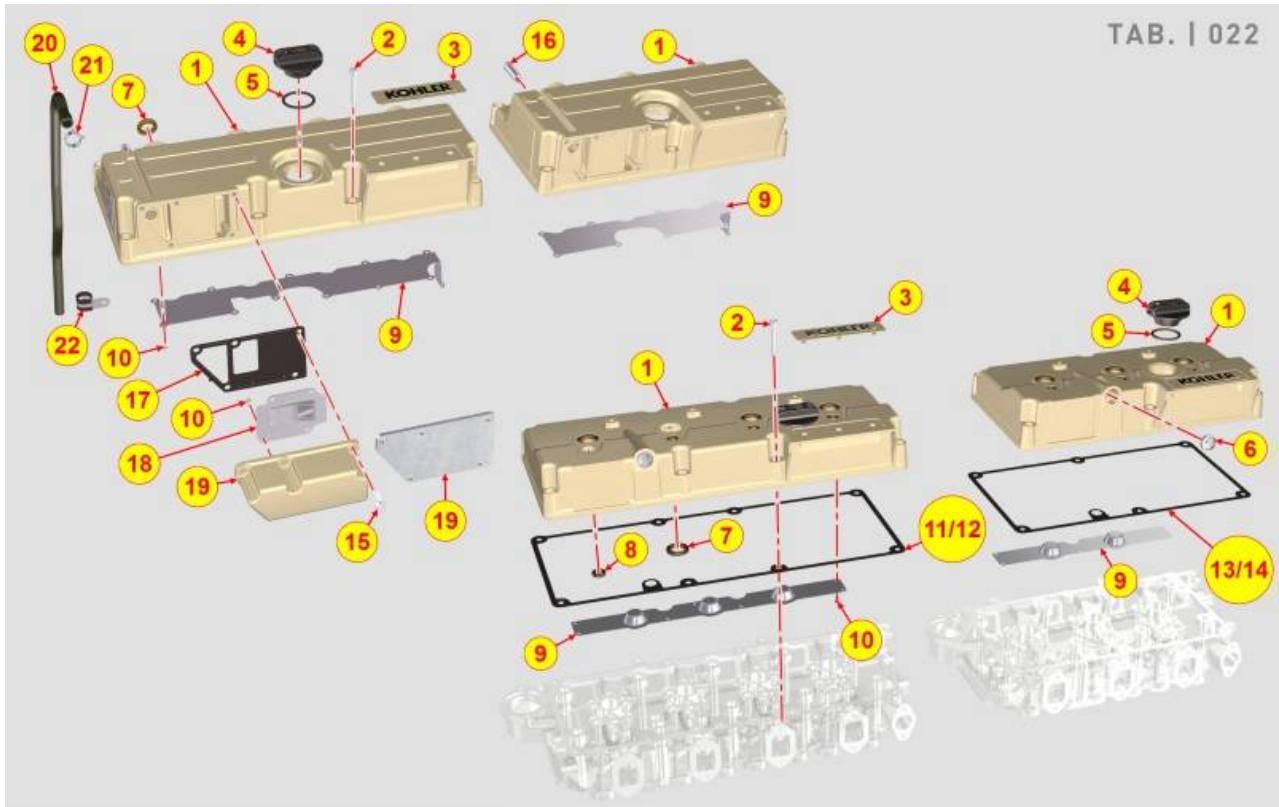

PAGURO - SPARE PARTS CATALOGUE
PAGURO 22 EK - HEAD COVER

PAGURO - SPARE PARTS CATALOGUE
PAGURO 22 EK - HEAD COVER

NO.	CODE:	DESCRIPTION	Q.TY
1	AD40LO2125821	COMPLETE ROCKER ARM COVER	1
2	AD40LO9732016	SOC HEAD CAP SCR M6X40L 8.8	8
4	AD40LO9032135	CAP	1
5	AD40LO1200015	ORING	1
7	AD40LO1213572	SEAL RING 16X26X5	4
9	AD40LO5066473	SHEET METAL SEPARATOR	1
10	AD40LO7481064	RIVET D.4,37X6,4	15
11	AD40LO8205137	COV.HEAD GASK.-OR SET 2504 M	1
11	AD40LO8205135	COV.HEAD GASK.-OR SET 2504 TCR	1
12	AD40LO8205132	HEAD/FUEL SYSTEM GASKET SET KDI 2504	1
13	AD40LO8205134	COV.HEAD GASK.-OR SET 1903 TCR	1
13	AD40LO8205136	COV.HEAD GASK.-OR SET 1903 M	1
14	AD40LO8205131	HEAD/FUEL SYSTEM GASKET SET KDI 1903	1
15	AD40LO9761046	SELF TAPPING SCREW M6X20	5
16	AD40LO9580064	PIPE	1
17	AD40LO4580254	GASKET	1
18	AD40LO5066476	COMPLETE BREATHER SHEET METAL	1