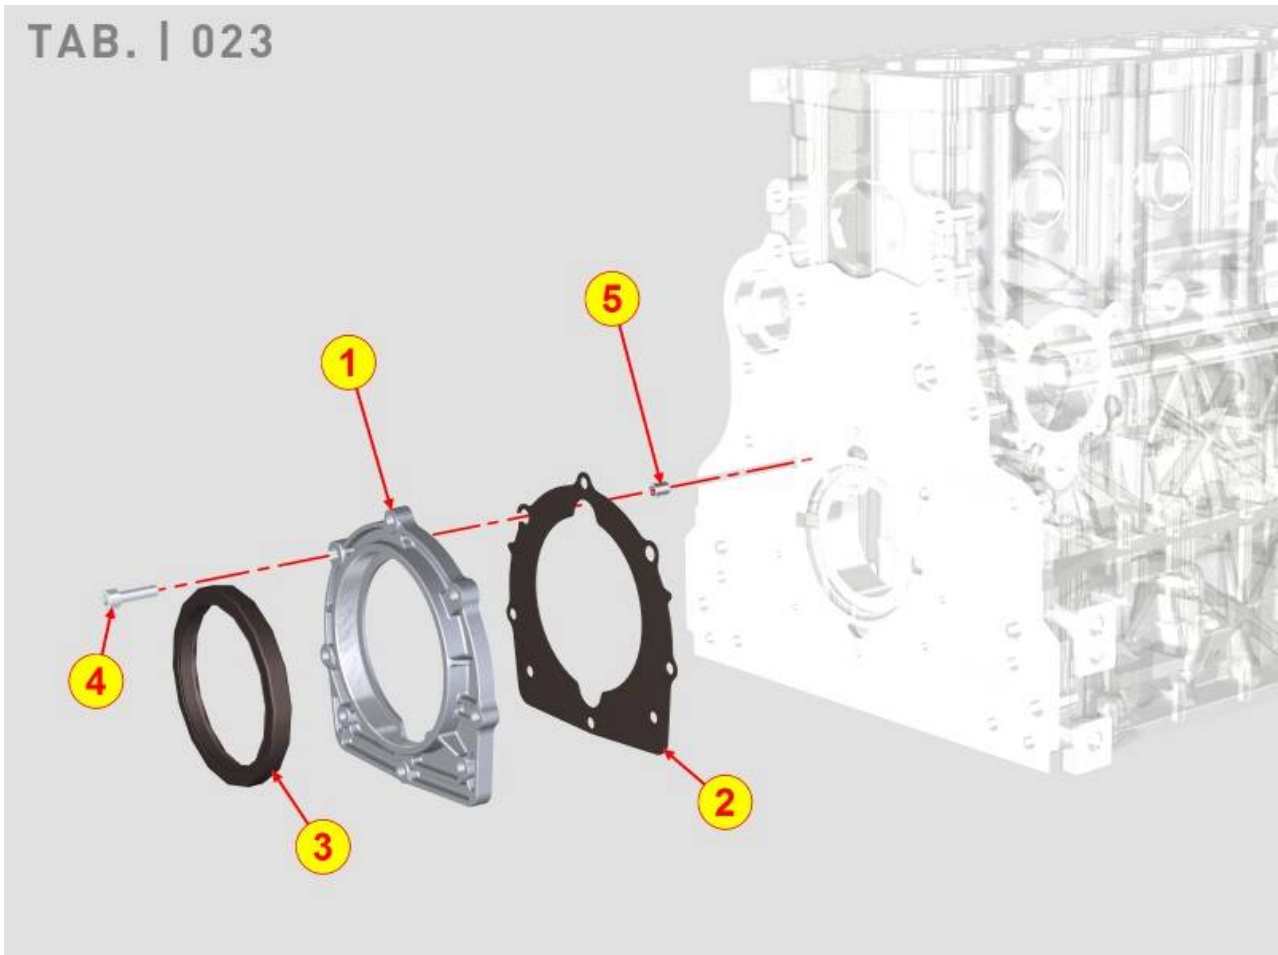

PAGURO - SPARE PARTS CATALOGUE
PAGURO 22 EK - FLYWHEEL SIDE SUPPORT

TAB. | 023

PAGURO - SPARE PARTS CATALOGUE

PAGURO 22 EK - FLYWHEEL SIDE SUPPORT

NO.	CODE:	DESCRIPTION	Q.TY
1	AD40LO3790123 (AD40LO3790121)	FLANGE ASS. WITH GASK. KDI	1
2	AD40LO4501169	OIL SEAL FLANGE GASKET	1
3	AD40LO1213547	OIL SEAL CHO 83X100X10	1
4	AD40LO992R046	SCREW M.6X22 5931 8.8+Zn.b	8
5	AD40LO1970456	SLEEVE N 10	2