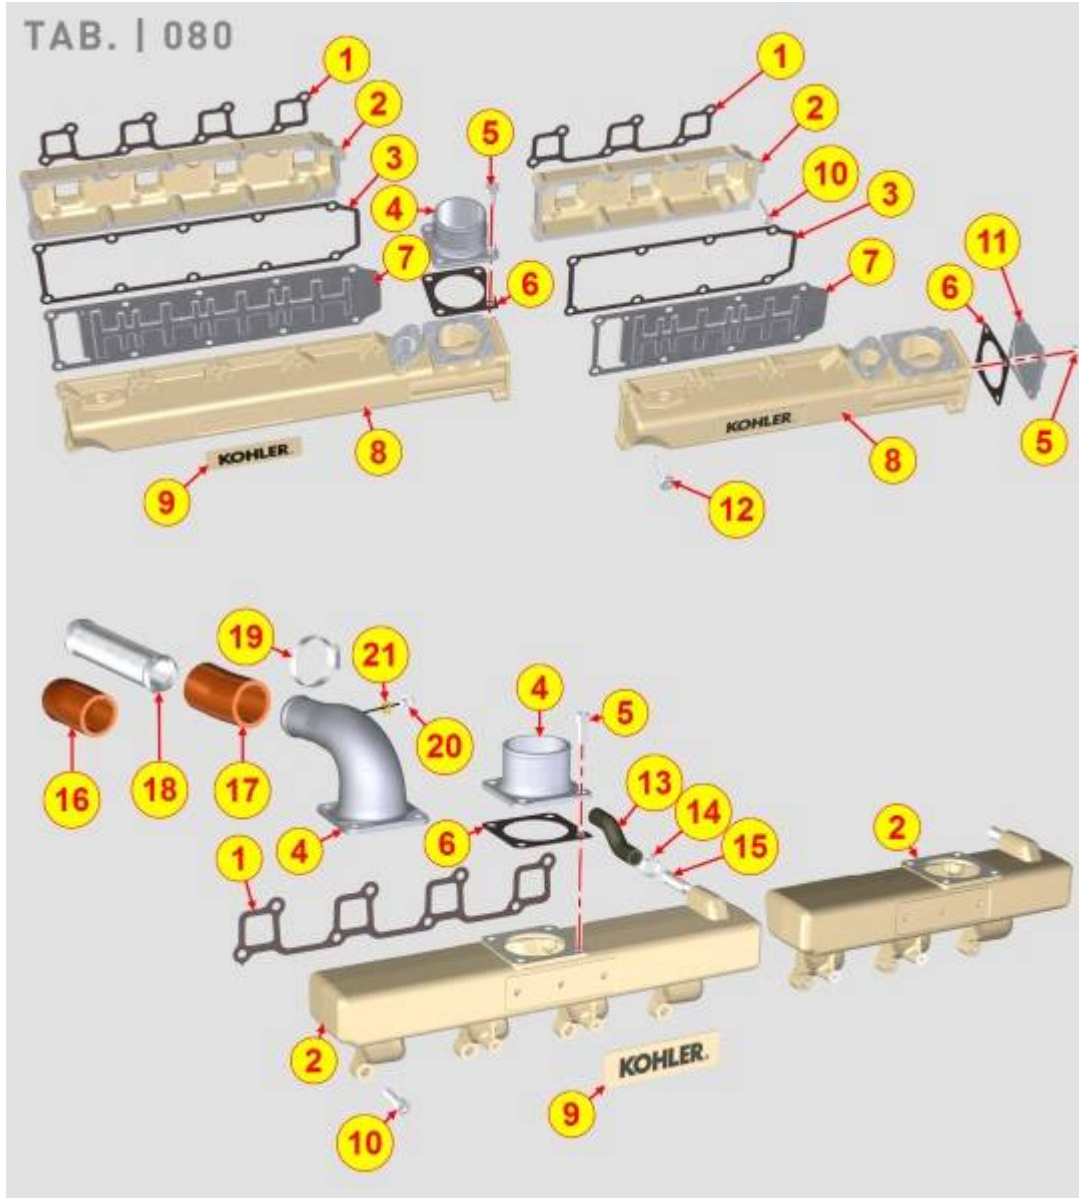

PAGURO - SPARE PARTS CATALOGUE
PAGURO 22 EK - ROCKER ARMS / VALVES

TAB. | 036

PAGURO - SPARE PARTS CATALOGUE
PAGURO 22 EK - ROCKER ARMS / VALVES

NO.	CODE:	DESCRIPTION	Q.TY
1	AD40LO6045213	ROCKER ARM ASSY KDI2504	1
2	AD40LO1770225	EXHAGON HEAD SCREW M8X50	4
6	AD40LO9685191	EXHAUST VALVE	8
7	AD40LO5755185	SPRING	16
8	AD40LO1261130	SEAL RING	16
9	AD40LO6410145	RETAINER ASS.Y KDI	12/16
10	AD40LO9652197	INLET VALVE	8
11	AD40LO2183124	VALVE BRIDGE	8
15	AD40LO5615017	ROCKER ARM SHAFT SPRING	3
16	AD40LO1541332	EXHAUST ROCKER ARM	4
17	AD40LO1541331	INTAKE ROCKER ARM	4
18	AD40LO7701283	ROCKER ARM PIN WASHER	2
19	AD40LO1240102	SEEGER RING	2

PAGURO - SPARE PARTS CATALOGUE
PAGURO 22 EK - THERMOSTAT UNIT

PAGURO - SPARE PARTS CATALOGUE
PAGURO 22 EK - THERMOSTAT UNIT

NO.	CODE:	DESCRIPTION	Q.TY
1	AD40LO2750577	THERMOSTAT COVER	1
2	AD40LO1760131	SCREW	2
3	AD40LO9195003	THERMOSTATIC VALVE ASSY	1
4	AD40LO4420122	GASKET FOR THERMOSTATICS VALVE	1

PAGURO - SPARE PARTS CATALOGUE
PAGURO 22 EK -AIR INLET MANIFOLD / AIR FILTER

PAGURO - SPARE PARTS CATALOGUE
PAGURO 22 EK -AIR INLET MANIFOLD / AIR FILTER

NO.	CODE:	DESCRIPTION	Q.TY
1	AD40LO4820087	INTAKE MANIFOLD GASKET	1
2	AD40LO2486607	COMPL.INTAKE MANIFOLD KDI2504M	1
10	AD40LO9732064	SOC HEAD SCREW M8x30-5931.8G+Zn.B	8
13	AD40LO9580120	OIL BREATHER	1
14	AD40LO3630174	CLAMP 10	2
15	AD40LO9580064	PIPE	1