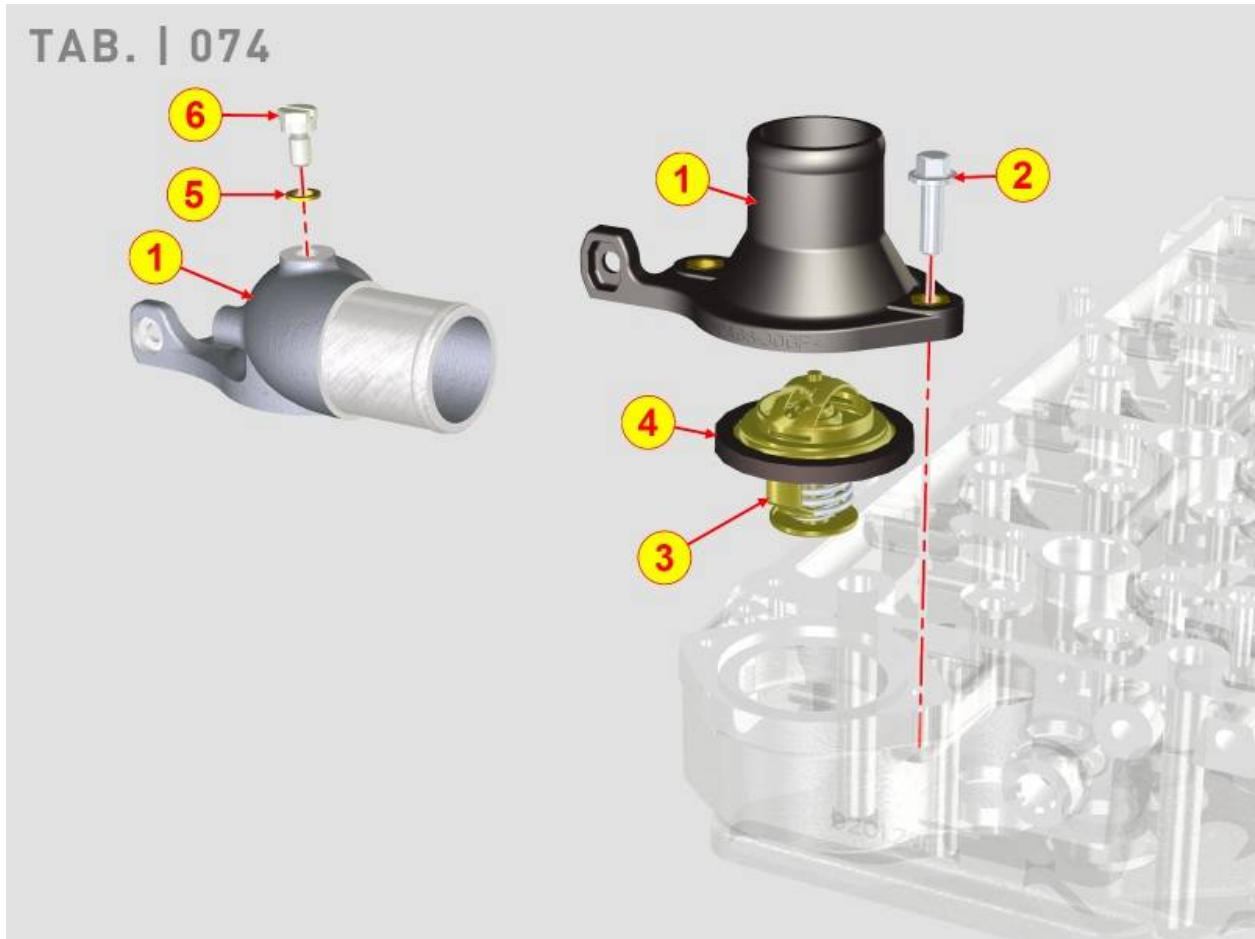

PAGURO - SPARE PARTS CATALOGUE
PAGURO 22 EK - THERMOSTAT UNIT

PAGURO - SPARE PARTS CATALOGUE
PAGURO 22 EK - THERMOSTAT UNIT

NO.	CODE:	DESCRIPTION	Q.TY
1	AD40LO2750577	THERMOSTAT COVER	1
2	AD40LO1760131	SCREW	2
3	AD40LO9195003	THERMOSTATIC VALVE ASSY	1
4	AD40LO4420122	GASKET FOR THERMOSTATICS VALVE	1