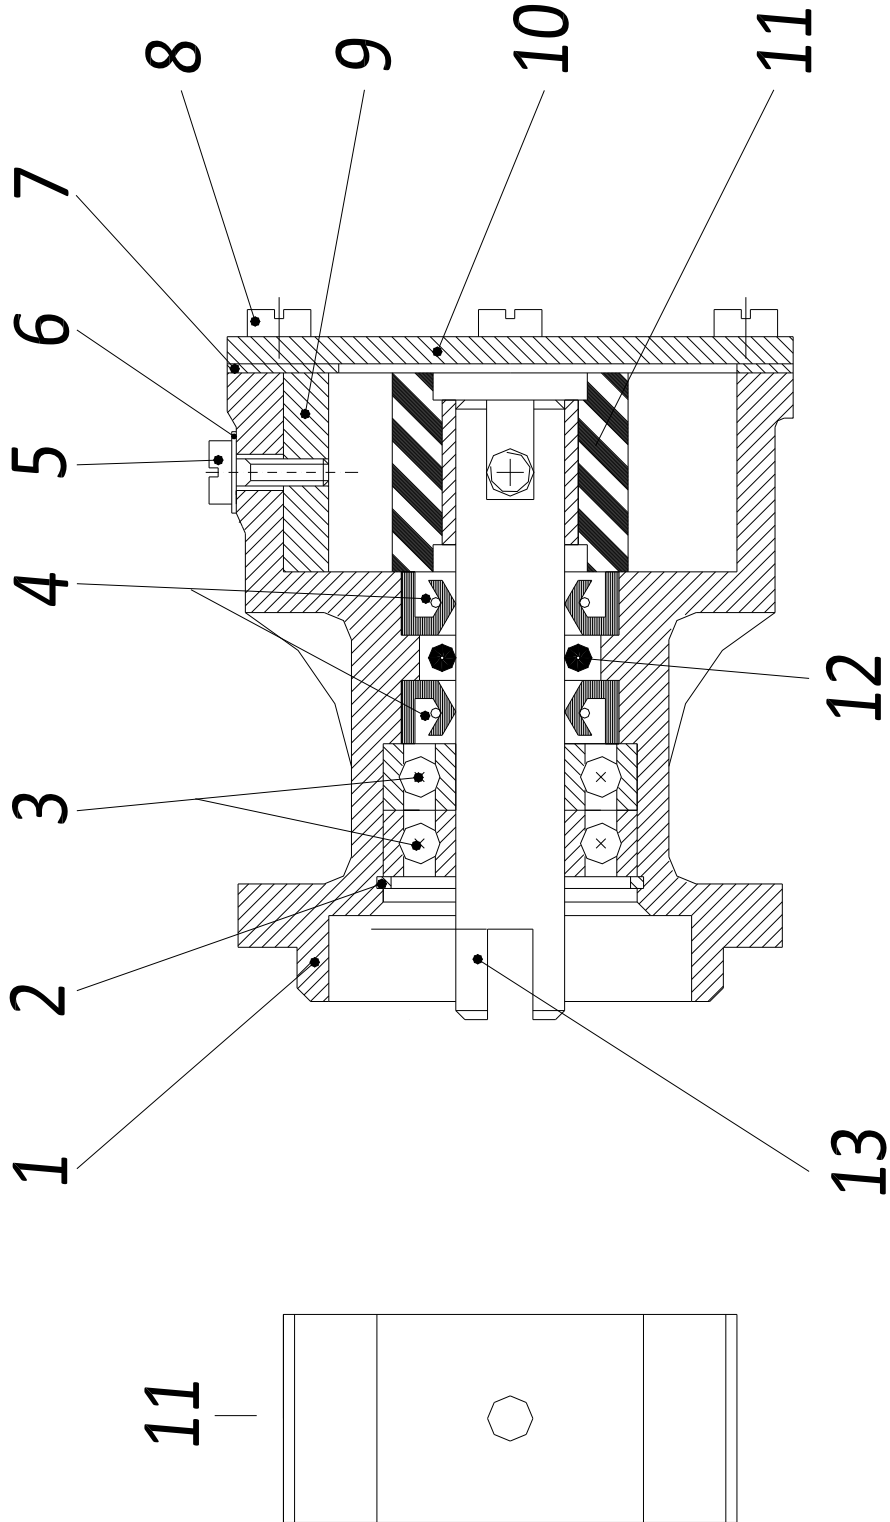

PAGURO - SPARE PARTS CATALOGUE
PAGURO 22 EK - TAB.2

PAGURO - SPARE PARTS CATALOGUE
PAGURO 22 EK - TAB.2

NO.	CODE:	DESCRIPTION	Q.TY
1	AD09TR0004	TRANSFORMER, CURRENT	1
2	AD09AT0005	TERMOSWITCH	1
3	AD09RE0016	RELE'	2
4	AD08ID0002	BATTERY CHARGER REGULATOR	1
5	AD09RS0003	RESISTOR, R47	1
6	AD08SC0015	CONNECTOR, 8 PINS FEMALE	1
7	AD08SC0016	CONNECTOR, 8 PINS MALE	1
8	AD08DR0001	REMOTE CONTROL PANEL WITH CABLE (DISCONTINUED)	1

PAGURO - SPARE PARTS CATALOGUE
 PAGURO 22 EK - TAB.3

PAGURO - SPARE PARTS CATALOGUE
PAGURO 22 EK - TAB.3

NO.	CODE:	DESCRIPTION	Q.TY
1	AD40AN4393	WATER PUMP P-LOMB	1
2	AD40AN2470	CIRCLIP 28X1.2	1
3	AD40AN2402	BALL BEARING 60012RS (12X28X8)	2
4	AD40AN3737	LIPSEAL 12x24x7	2
5	AD40AN5396	SCREW M4x8 FOR COG FIXING	1
6	ADHA0001-00	COPPER WASHER 4X8	1
7	AD40AN2521	GASKET FOR WATER PUMP COVER	1
8	AD40AN233	SCREW FOR WATER PUMP COVER	4
9	AD40AN2381	CAM PLATE FOR WATER PUMP	1
10	AD40AN2380	WATER PUMP COVER	1
11	AD40AN3823	WATER PUMP IMPELLER (Ø 12.00 10 BLADES)	1
12	AD40AN1092	O-RING 3403 DI. 10.78X2.62	1
13	AD40AN4394	WATER PUMP SHAFT ST106 P LOMB.	1

TAB. | 046

PAGURO - SPARE PARTS CATALOGUE
PAGURO 22 EK - PUMP FOR OIL EXTRACTION

NO.	CODE:	DESCRIPTION	Q.TY
1	AD40LO9320157	RUBBER HOSE	1
2	AD40LO4670022	GASKET	1
3	AD40LO3527441	SPACING	1
4	AD40LO4670061	COPPER WASHER D19/14.2 1.5 THK	2
5	AD40LO1901119	BOLT	1