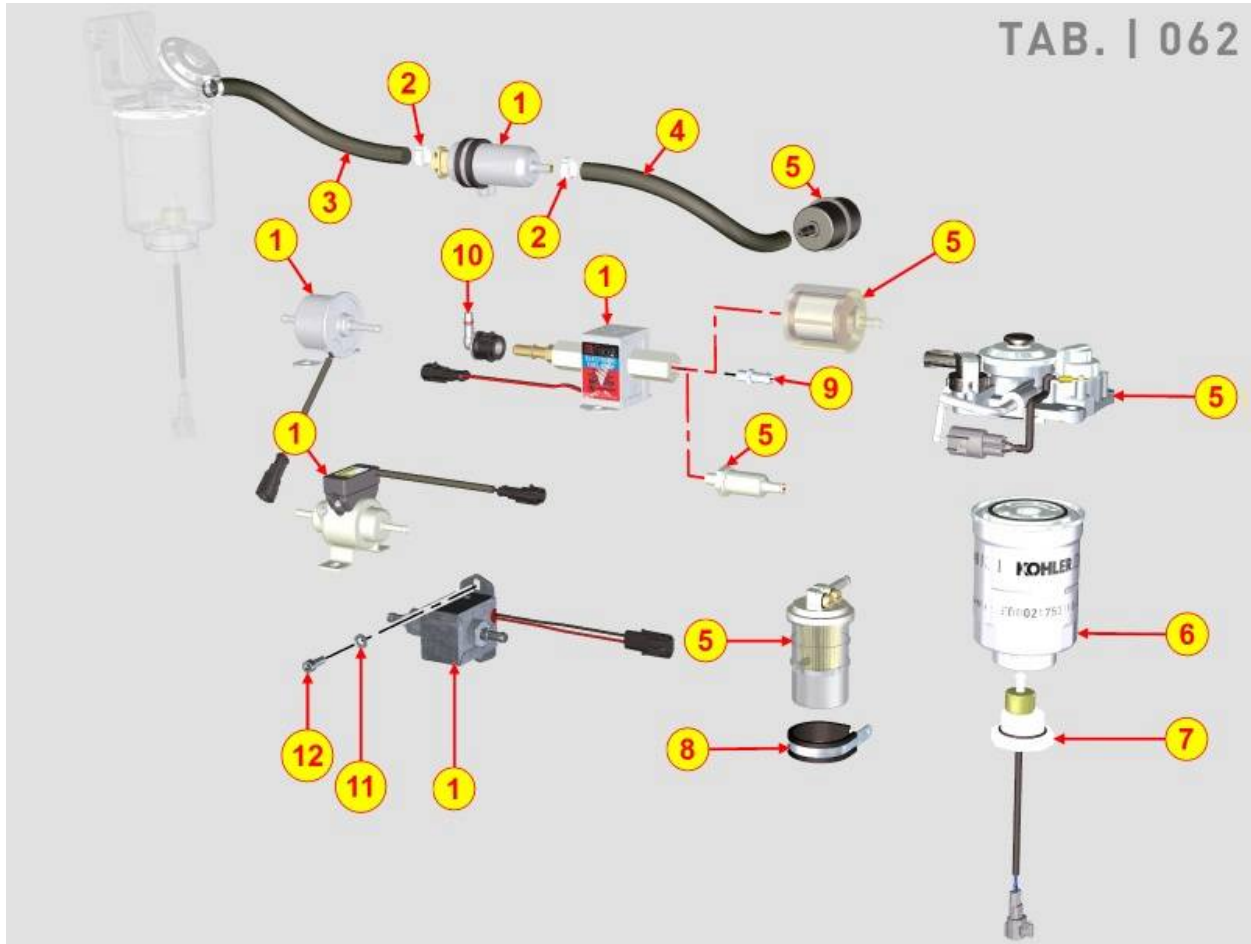

PAGURO - SPARE PARTS CATALOGUE
PAGURO 22 EK - FUEL FEED PUMP

PAGURO - SPARE PARTS CATALOGUE
PAGURO 22 EK - FUEL FEED PUMP

NO.	CODE:	DESCRIPTION	Q.TY
1	AD40LO6585170 (AD40LO6585005)	ELECTRICAL FUEL PUMP 12V KDI M	1
5	AD40LO6727058	TRASPARENT PRE- FILTER FBN	1
8	AD40LO3617248	RUBBER CLAMP	1
9	AD40LO7270313	NICKEL PLATED BARB FUEL FITTING	2