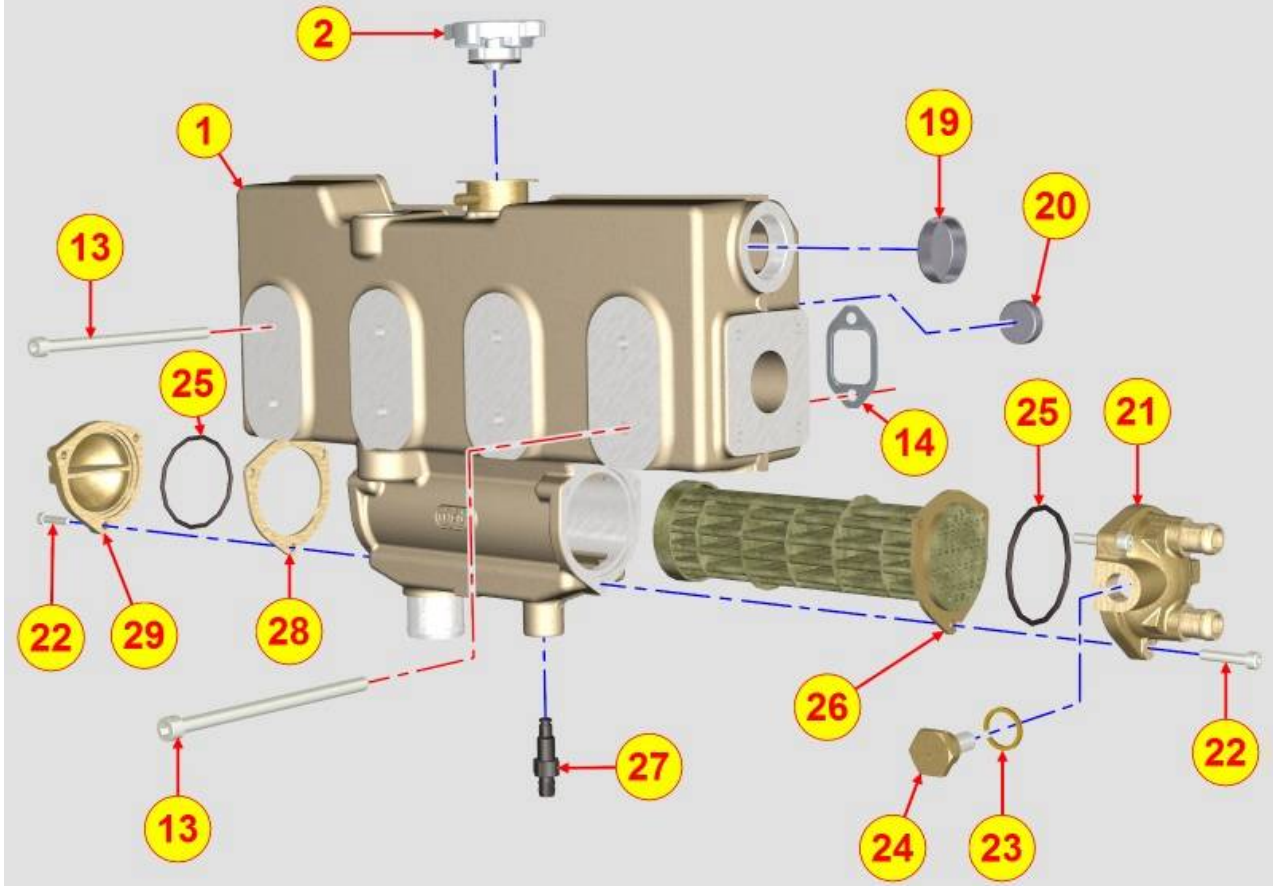

PAGURO - SPARE PARTS CATALOGUE
PAGURO 22 EK - COOLANT RADIATOR

TAB. | 073

PAGURO - SPARE PARTS CATALOGUE
PAGURO 22 EK - COOLANT RADIATOR

NO.	CODE:	DESCRIPTION	Q.TY
1	AD40LO7350450	HEAT EXCHANGER KDI2504M	1
2	AD40LO9000239	PLUG	1
2	AD40LO9000001	FILLER CAP R.MOTA 37044	1
13	AD40LO9730326	SCREW	8
14	AD40LO4420126	EXHAUST MANIFOLD GASKET	4
21	AD40LO2004002	COVER I/O r.mota 102959	1
22	AD40LO9730011	HSHC SCREW M6X30 R.MOTA 32103	6
23	AD40LO4670034	GASKET COPP. D.18,5 D.23 THK.2	1
24	AD40LO9080284	CAP M18x1.5	1
25	AD40LO1202026 (AD40LO1200023)	ORING OR 3250 REF. 35063 MOTà	4
26	AD40LO9340001	MOTA ELEMENT(TUBESTACK) R.MOTA 102963	1
27	AD40LO9040001	DRAIN PLUG R.MOTA 34090	1
28	AD40LO3527001	SPACER R.MOTA 20775	1
29	AD40LO2004001	COVER R.MOTA 102961	1