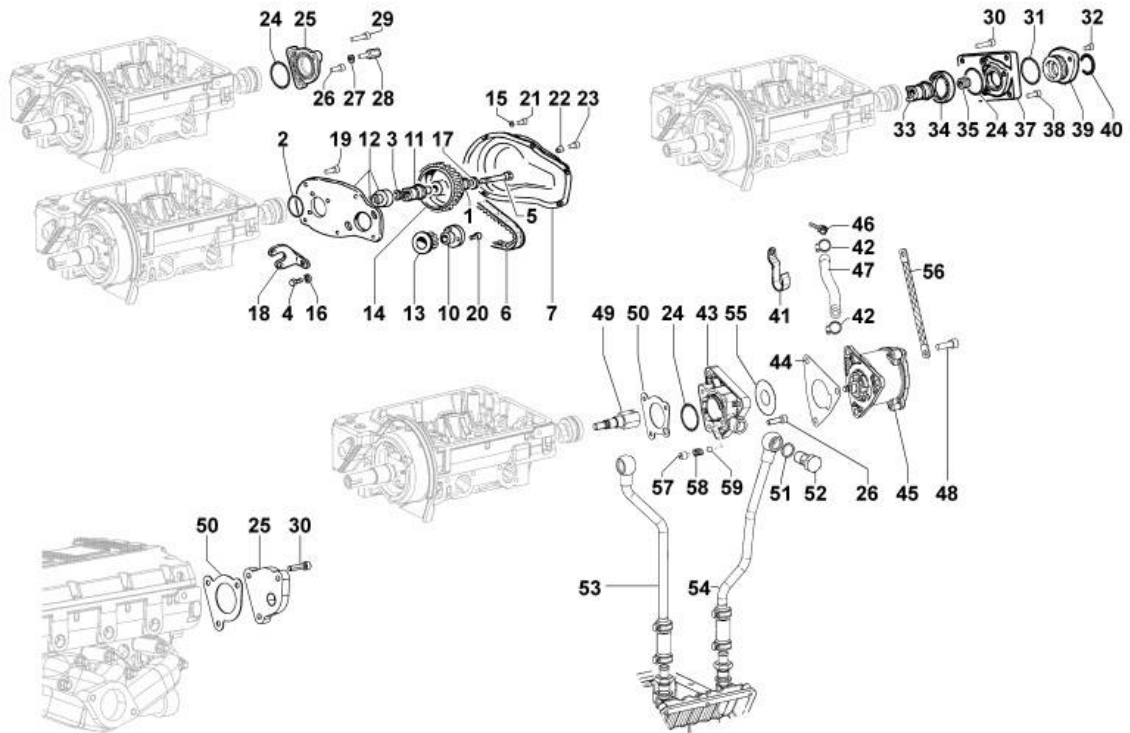

PAGURO - SPARE PARTS CATALOGUE
PAGURO 18000 - 3rd PTO

PAGURO - SPARE PARTS CATALOGUE
PAGURO 18000 - 3rd PTO

NO.	CODE:	DESCRIPTION	Q.TY
24	AD40LO1200233	ORING 40,95X2,62 U	2
26	AD40LO9730416	SOCKET HEAD SCREW M6X20 WITH DRYLOC	3