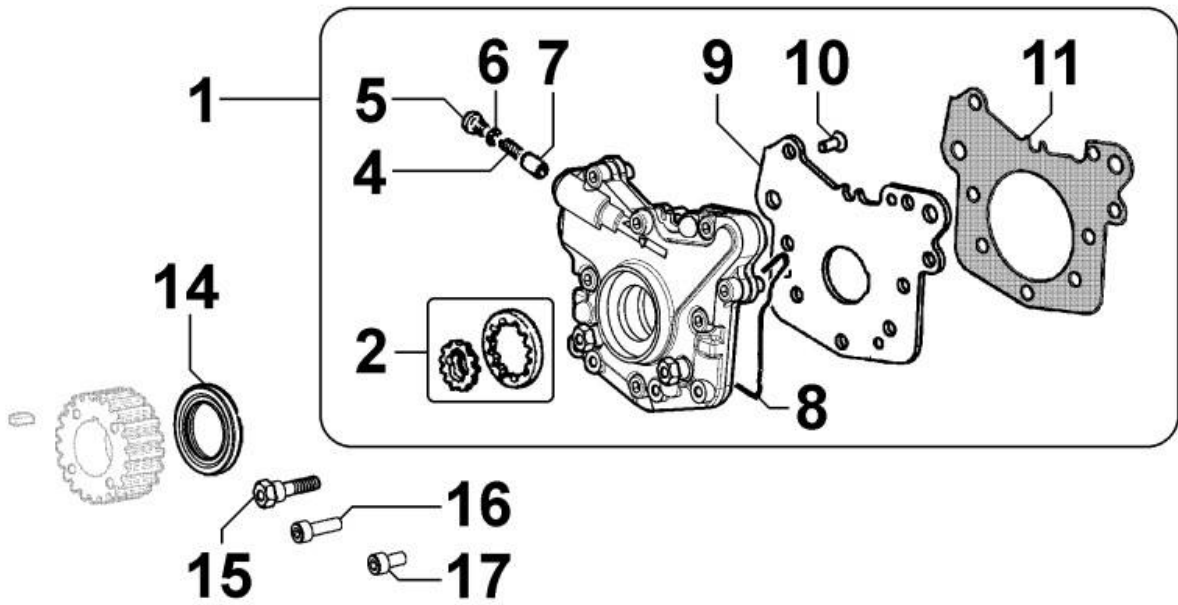

PAGURO - SPARE PARTS CATALOGUE
PAGURO 18000 - OIL PUMP

PAGURO - SPARE PARTS CATALOGUE
PAGURO 18000 - OIL PUMP

NO.	CODE:	DESCRIPTION	Q.TY
1	AD40LO6605132	OIL PUMP 099 ADVIK	1
5	AD40LO9015005	BY PASS VALVE PLUG	1
6	AD40LO4670060	COPPER WASHER	1
7	AD40LO6495045	BY PASS VALVE PISTON	1
8	AD40LO1200292	OIL PUMP COVER GASKET	1
10	AD40LO9800061	CAPSCREW	3
11	AD40LO4580216	OIL PUMP GASKET	1
14	AD40LO1213343	OIL SEAL 32X50X6 PER AL	1
15	AD40LO9865174	SPCIAL SCREW	2
16	AD40LO1770007	HEX SCREW M8X30- 5737-8G+ZN.B	1
17	AD40LO9732074	SOC HEAD SCR M8X20L UNI5931 ST	6