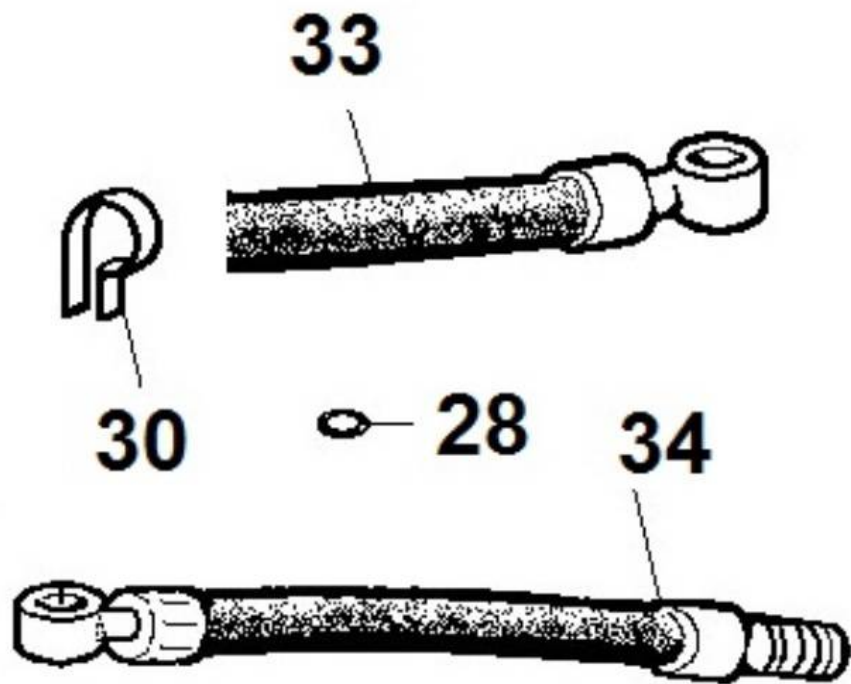

PAGURO - SPARE PARTS CATALOGUE
PAGURO 18000 - FUEL LINES

PAGURO - SPARE PARTS CATALOGUE
PAGURO 18000 - FUEL LINES

NO.	CODE:	DESCRIPTION	Q.TY
28	AD40LO4670059	COPPER WASHER D14/10.2 1.	2
30	AD40LO3630170	CLAMP G11	1
33	AD40LO9375748	FUEL PIPE	1
34	AD40LO9375750	FUEL RECIRCULATION PIPE	1