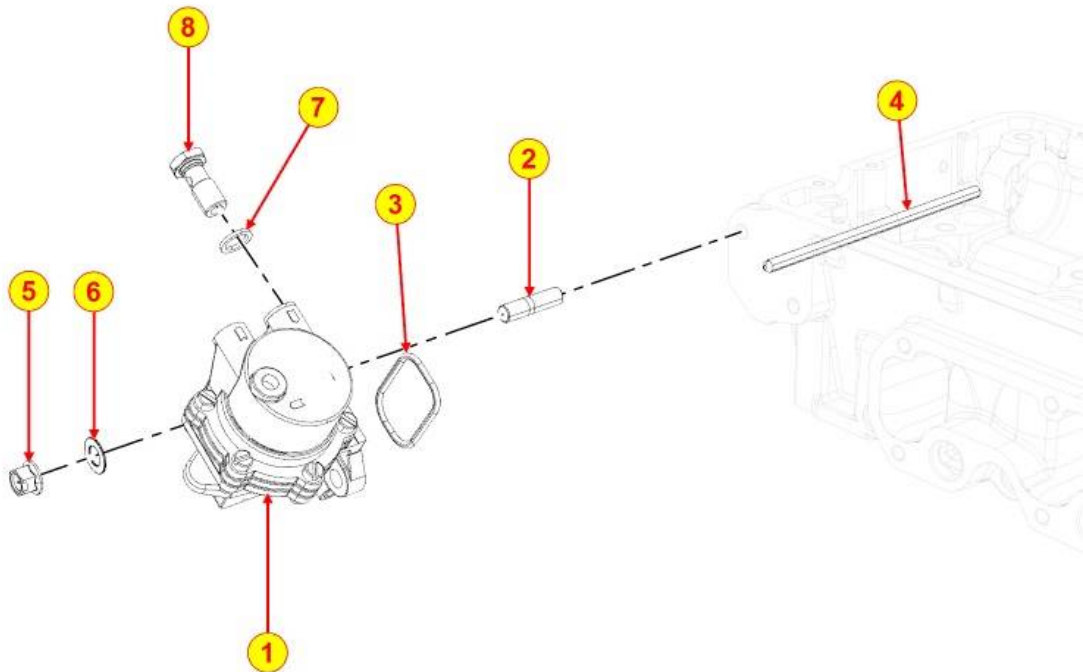

PAGURO - SPARE PARTS CATALOGUE
PAGURO 18000 - FUEL FEED PUMP

TAB|062

PAGURO - SPARE PARTS CATALOGUE
PAGURO 18000 - FUEL FEED PUMP

NO.	CODE:	DESCRIPTION	Q.TY
1	AD40LO6585151	FUEL FEED PUMP	1
2	AD40LO6780008	STUD M8X20	2
3	AD40LO1200087	ORING 3150	1
4	AD40LO7200721	FUEL PUMP PUSH ROD	1
5	AD40LO3240164	NUT	2
6	AD40LO7555029	BEL WASHER D15/8.4 0.8 T	2
7	AD40LO4670059	COPPER WASHER D14/10.2 1.	4
8	AD40LO1901193	UNION BOLT M 10	2