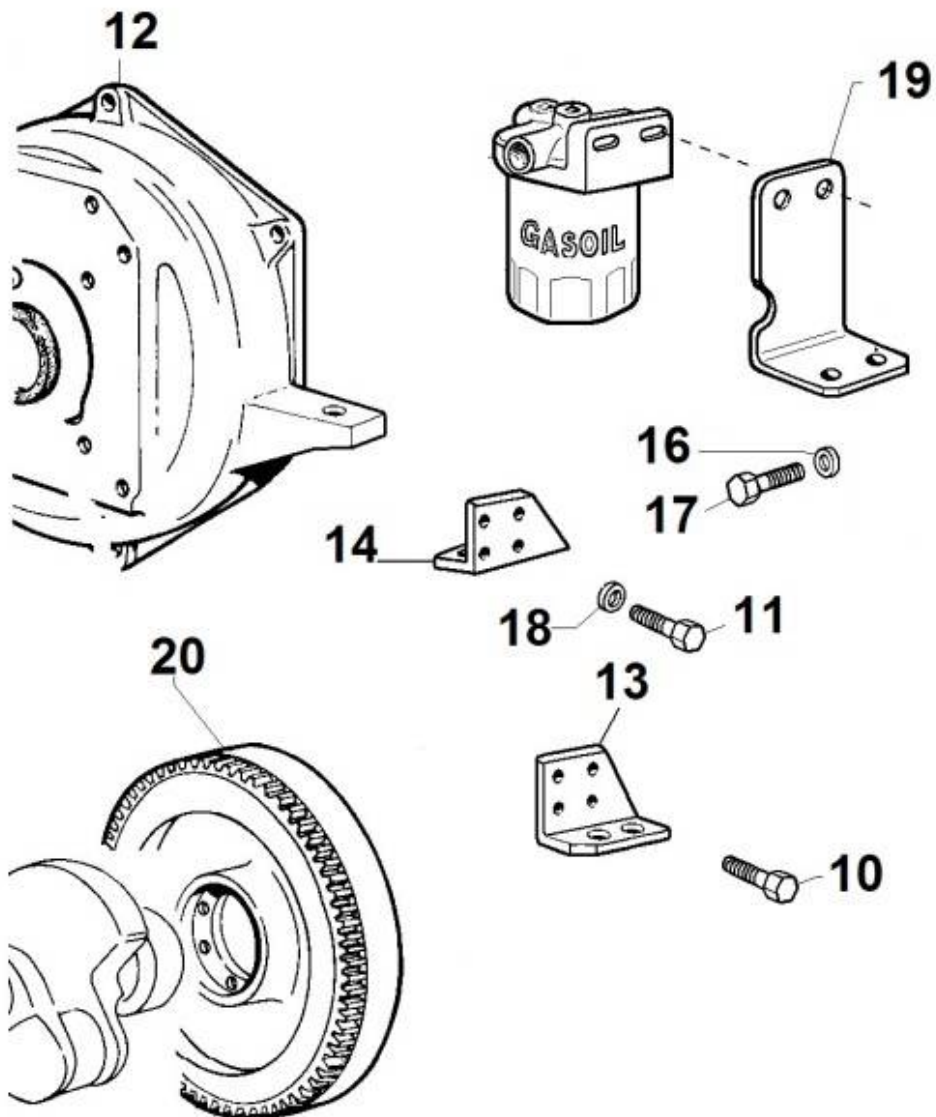

PAGURO - SPARE PARTS CATALOGUE  
PAGURO 18000 - 1st PTO ACCESSORIES

PAGURO - SPARE PARTS CATALOGUE  
**PAGURO 18000 - 1st PTO ACCESSORIES**

NO.	CODE:	DESCRIPTION	Q.TY
	AD40LO9880938	Flywheel Assly for SAE 7" 1/2"	1
	AD40LO2816088	RING GEAR	1
10	AD40LO1770124	SCREW	7
11	AD40LO1790037	BOLT N10	8
12	AD40LO2032315	SAE 5 BELL HOUSING	1
12	AD40LO2032436	BELL GREY	1
13	AD40LO6429561 (AD40LO6429350)	ENG.BRACK.BELL SIDE AND MOT.MGVOLPI GREY	1
14	AD40LO6429562 (AD40LO6429351)	ENG.BRACK.BELL SIDE AND MOT.MGVOLPI GREY	1
16	AD40LO7565013	SP. WASHER S C10	8
17	AD40LO1770123	SCREW	2
18	AD40LO7565013	SP. WASHER S C10	2
20	AD40LO9880938	Flywheel Assly for SAE 7" 1/2"	1