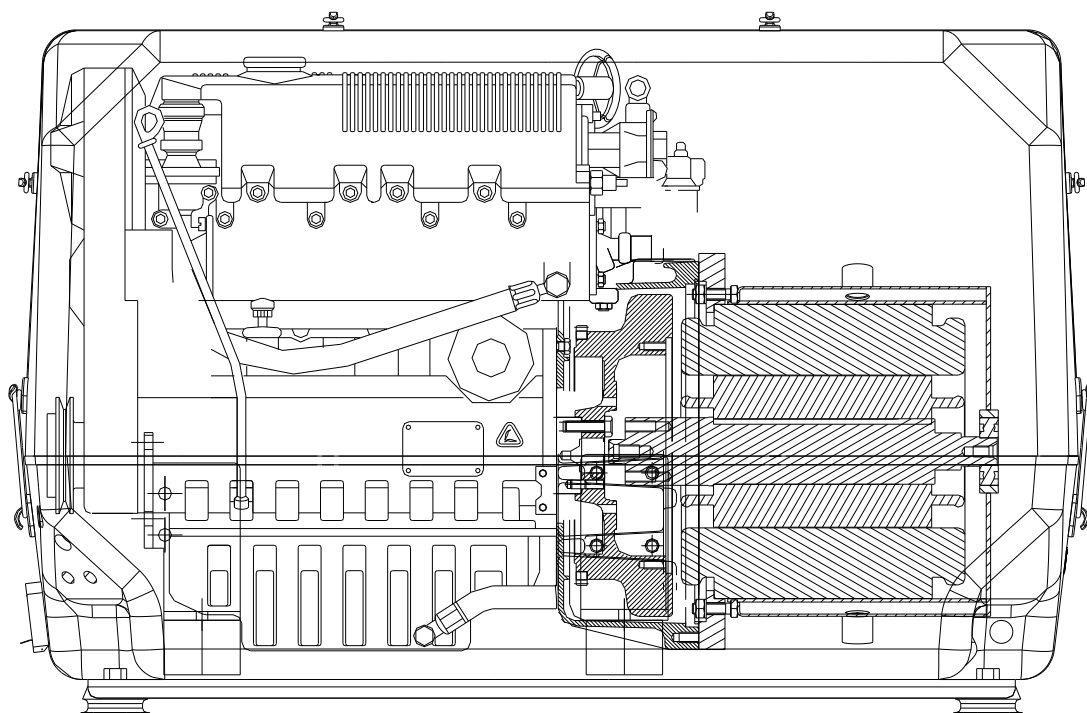

PAGURO 18000

SPARE PARTS CATALOGUE