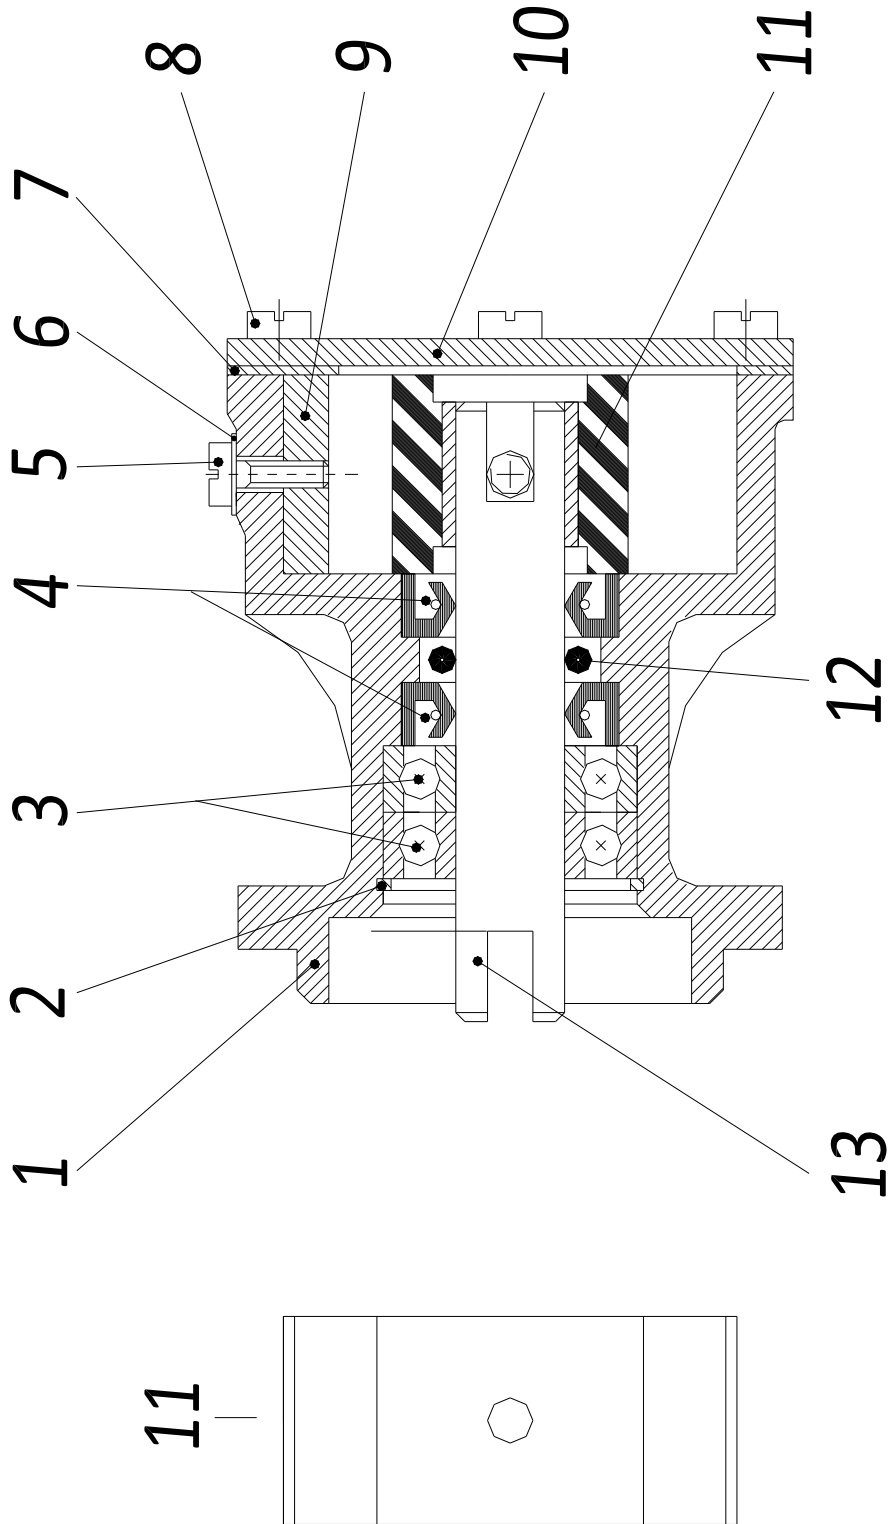

PAGURO - SPARE PARTS CATALOGUE  
**PAGURO 18000 - TAB.2**

PAGURO - SPARE PARTS CATALOGUE  
**PAGURO 18000 - TAB.2**

POS.	CODE	DESCRIPTION	Q.TY
1	AD08SC0010	ELECTRICAL PLANT P14/18	1
2	AD09RE0016	RELE'	2
3	AD09RS0003	RESISTOR, R47	1
4	AD09TR0004	TRANSFORMER, CURRENT	1
5	AD09AT0005	TERMO SWITCH	1
6	AD08ID0002	BATTERY CHARGER REGULATOR	1
7	AD09CO0030	CAPACITOR	4
8	AD08SC0015	CONNECTOR, 8 PINS FEMALE	1
9	AD08SC0016	CONNECTOR, 8 PINS MALE	1
10	AD08DR0001	REMOTE CONTROL PANEL WITH CABLE (DISCONTINUED)	1
11	AD21CA0100	COMPLETE PLASTIC BOX WITH LABEL	1
12	AD38AD0012	STICKER, CONTROL PANEL	1
13	AC30SC0001-00	CABLE, 15MT	1
14	AD08SC0012	PRINTED CIRCUIT BOARD (DISCONTINUED)	1
15	AC30SC0002-00	CABLE, 15MT + ATS25	1
16	AD08DR0005-00	CONTROL PANEL ATS- 25	1

PAGURO - SPARE PARTS CATALOGUE  
 PAGURO 18000 - TAB.3

**PAGURO - SPARE PARTS CATALOGUE**  
**PAGURO 18000 - TAB.3**

<b>NO.</b>	<b>CODE:</b>	<b>DESCRIPTION</b>	<b>Q.TY</b>
1	AD40AN4393	WATER PUMP P-LOMB	1
2	AD40AN2470	CIRCLIP 28X1.2	1
3	AD40AN2402	BALL BEARING 60012RS (12X28X8)	2
4	AD40AN3737	LIPSEAL 12x24x7	2
5	AD40AN5396	SCREW M4x8 FOR COG FIXING	1
6	ADHA0001-00	COPPER WASHER 4X8	1
7	AD40AN2521	GASKET FOR WATER PUMP COVER	1
8	AD40AN233	SCREW FOR WATER PUMP COVER	4
9	AD40AN2381	CAM PLATE FOR WATER PUMP	1
10	AD40AN2380	WATER PUMP COVER	1
11	AD40AN3823	WATER PUMP IMPELLER (Ø 12.00 10 BLADES)	1
12	AD40AN1092	O-RING 3403 DI. 10.78X2.62	1
13	AD40AN4394	WATER PUMP SHAFT ST106 P LOMB.	1