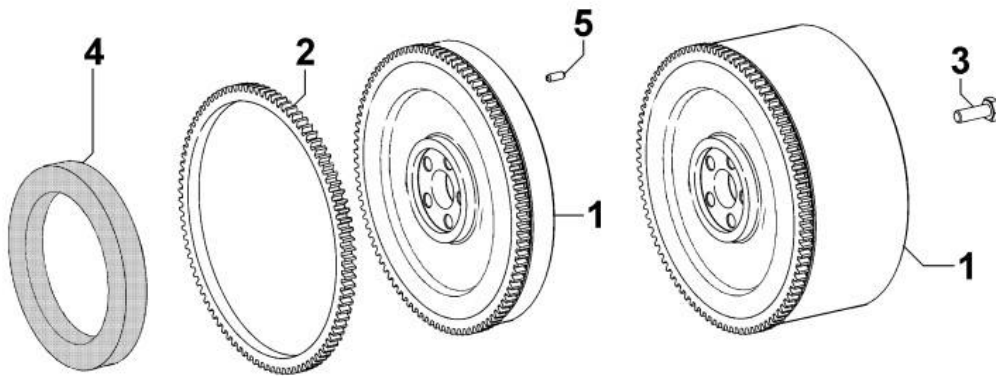

PAGURO - SPARE PARTS CATALOGUE  
PAGURO 18000 - FLYWHEEL

PAGURO - SPARE PARTS CATALOGUE  
**PAGURO 18000 - FLYWHEEL**

NO.	CODE:	DESCRIPTION	Q.TY
3	AD40LO1780097	Hex. Screw M10 X 1.25 x 30	5

PAGURO - SPARE PARTS CATALOGUE  
**PAGURO 18000 - ENGINE FLANGE / BACKPLATE**