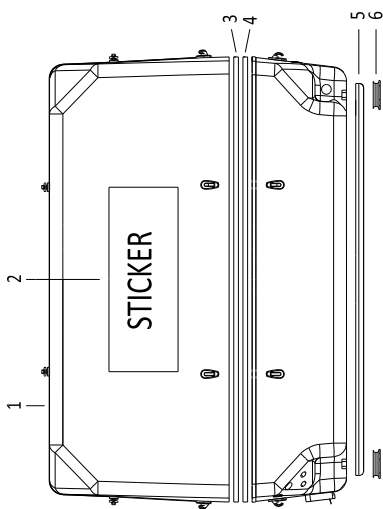

PAGURO - SPARE PARTS CATALOGUE
PAGURO 18000 - TAB.4

PAGURO - SPARE PARTS CATALOGUE
PAGURO 18000 - TAB.4

NO.	CODE:	DESCRIPTION	Q.TY
1	AC10SB0007	CAPSULE P18	1
2	AD38AD0026	CAPSULE ADHESIVE WAVE P18 SCA	1
2	AD38AD0027	CAPSULE ADHESIVE WAVE P18 ASP	1
3	AD18MT0004	MOUSSE 14X8	1
4	AD19GI0001	COVER PLATES 20/60	1
5	AD12ST0037	EXTERNAL BRACKET 850MM DX P18	1
5	AD12ST0041	EXTERNAL BRACKET 850MM SX P18	1
6	AD11FI0005	EXTERNAL SHOCK ABSORBER	4
7	AD21BL0001	CLOSING RUBBER STRIP LID	6
8	AD21BL0002	CLOSING RUBBER STRIP BOT	8
9	AD23TR0001	HOOK FOR CAPSULE	22
10	AD18MT0004	MOUSSE 14X8	1
11	AC12MT0007-00	INSULATION FOAM CAPSULE P18 LID	1
12	AC12MT0008-00	INSULATION FOAM CAPSULE P18 BOT	1