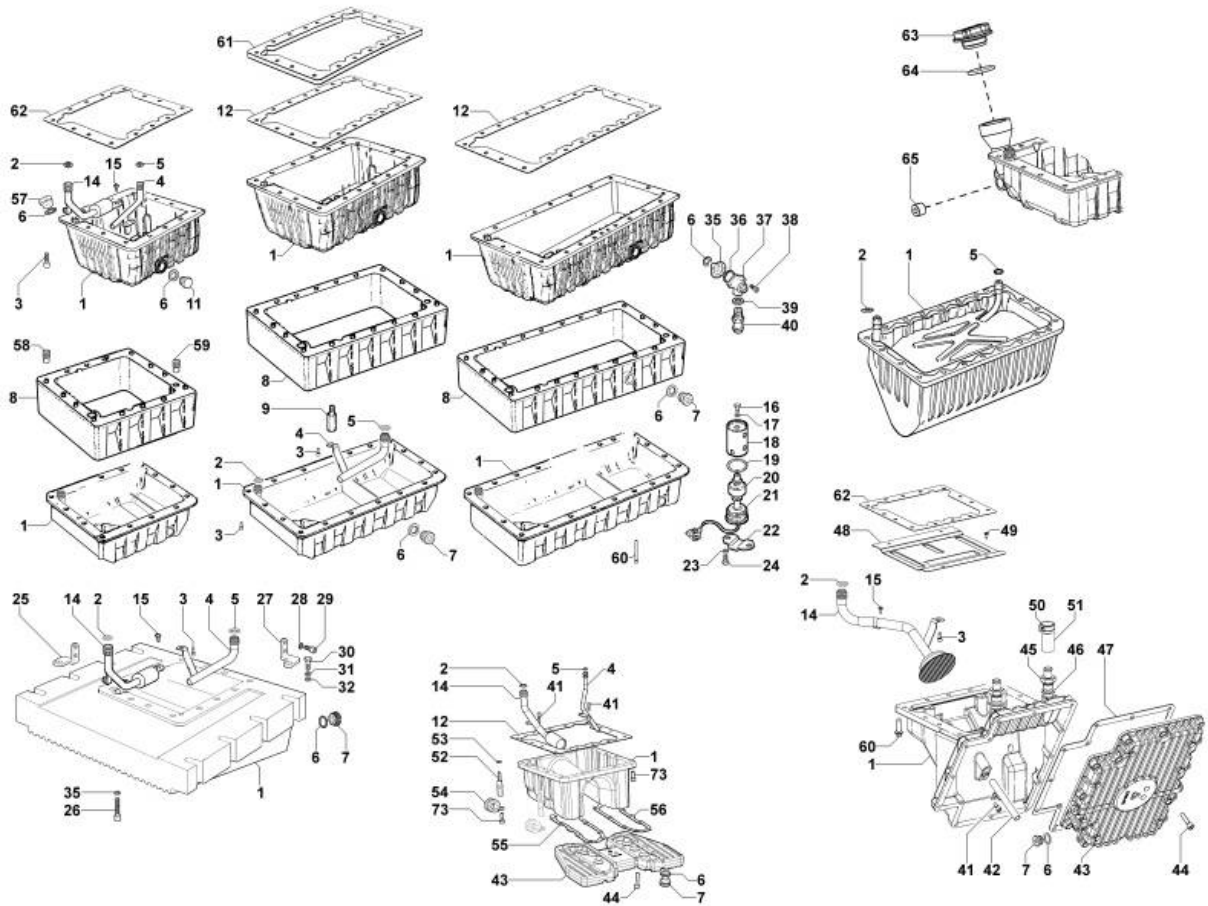

PAGURO - SPARE PARTS CATALOGUE
PAGURO 18000 - OIL PAN

PAGURO - SPARE PARTS CATALOGUE
PAGURO 18000 - OIL PAN

NO.	CODE:	DESCRIPTION	Q.TY
1	AD40LO6645553	OILPAN (L.MARINE)	1
2	AD40LO1200030	ORING 116-SILICONIC RUBBER	1
3	AD40LO1760130	HEX FLANG HEAD SCRE M6X12-8.8+Zn.B	23
4	AD40LO9485271	PIPE	1
5	AD40LO1200274	ORING D.8X3 FOR OIL RETURN PIPE	1
11	AD40LO9040035	OIL DRAIN PAN	1
35	AD40LO4170044	NUT (L.MARINE)	1