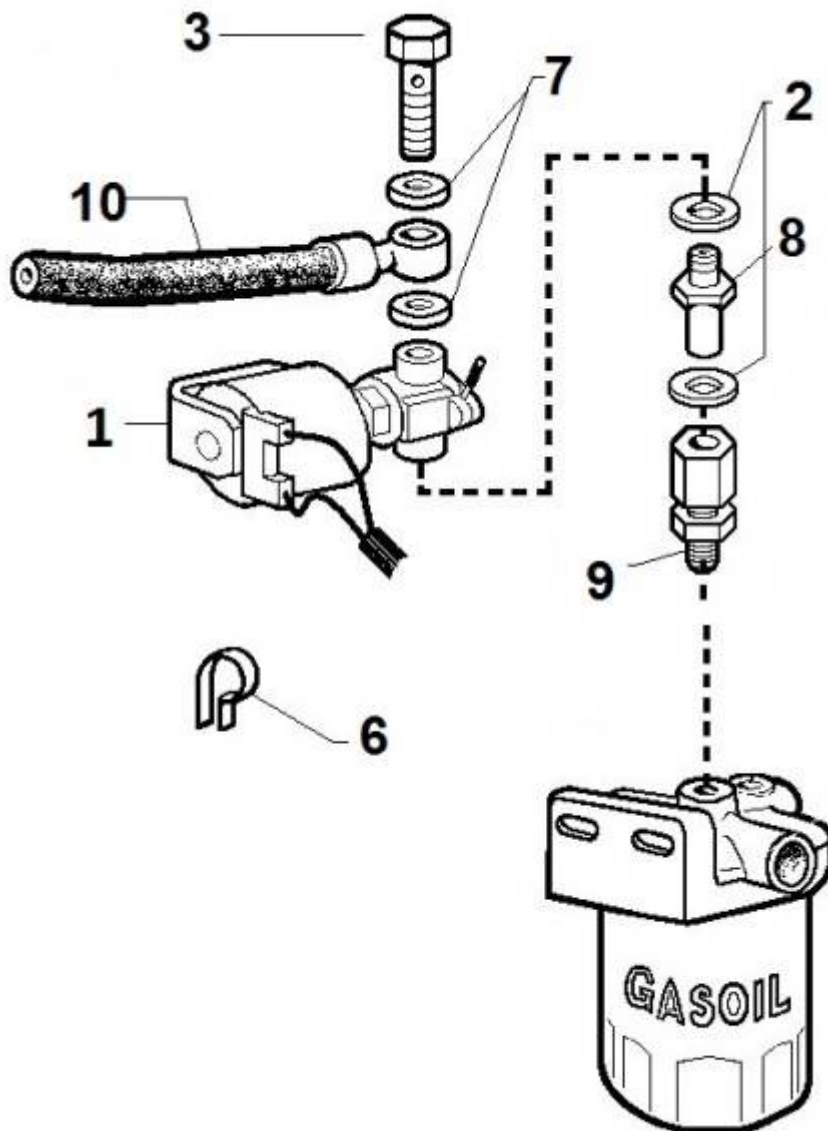

PAGURO - SPARE PARTS CATALOGUE  
PAGURO 18000 - ELECTROVALVE

PAGURO - SPARE PARTS CATALOGUE  
**PAGURO 18000 - ELECTROVALVE**

NO.	CODE:	DESCRIPTION	Q.TY
1	AD40LO3587197	SOLENOID VALVE WITH MANUAL RESET DEVICE	1
2	AD40LO4670059	COPPER WASHER D14/10.2 1	3
3	AD40LO1901115	BOLT	1
6	AD40LO3630170	CLAMP G11	1
7	AD40LO4670061	COPPER WASHER D19/14.2 1.5 THK	1
8	AD40LO7330314	UNION FOR EL. STOP	1
9	AD40LO7330315	JOINT	1
10	AD40LO9375748	FUEL PIPE	1