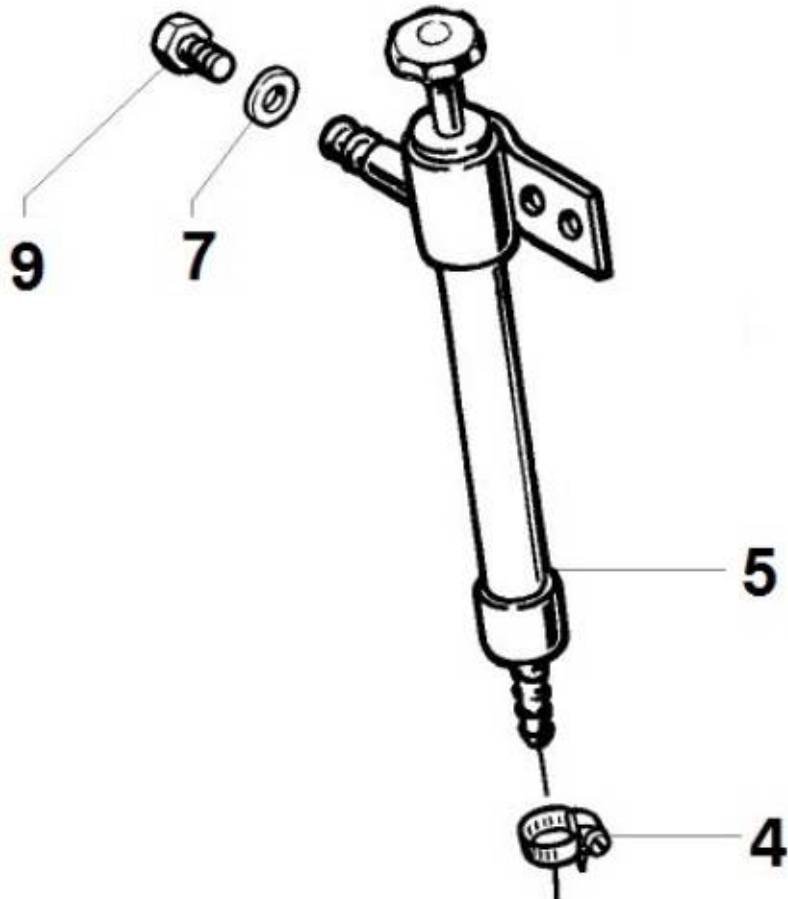

PAGURO - SPARE PARTS CATALOGUE
PAGURO 18000 - PUMP FOR OIL EXTRACTION

PAGURO - SPARE PARTS CATALOGUE
PAGURO 18000 - PUMP FOR OIL EXTRACTION

NO.	CODE:	DESCRIPTION	Q.TY
4	AD40LO3630129	CLAMP	1
5	AD40LO6595021	OIL EXTRACTION PUMP FOR LMG4000	1