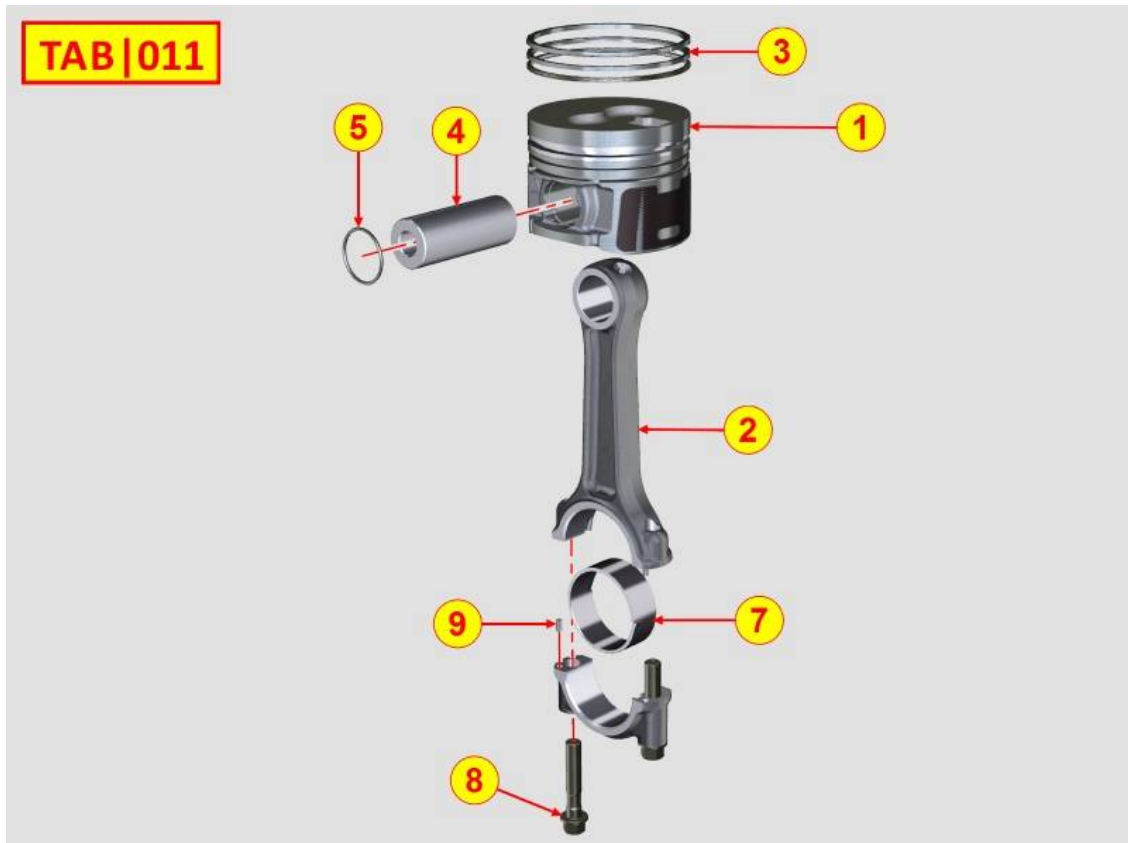

PAGURO - SPARE PARTS CATALOGUE
PAGURO 18000 - PISTON / CONNECTING ROD

PAGURO - SPARE PARTS CATALOGUE
PAGURO 18000 - PISTON / CONNECTING ROD

NO.	CODE:	DESCRIPTION	Q.TY
1	AD40LO6501512	PISTON SET STD	4
1	AD40LO6501513	COMPLETE PISTON FOCS 1404 +0,50	4
1	AD40LO6501514	COMPLETE PISTON FOCS 1404 +1,00	4
2	AD40LO1526226	CONNECTING ROD ASSY	4
3	AD40LO8211248	RINGS STAND	2/3/4
3	AD40LO8211249	SEGMENTS SERIES STD FOCS 1404 +0,50	2/3/4
3	AD40LO8211250	SEGMENTS SERIES STD FOCS 1404 +1.00	2/3/4
4	AD40LO8480081	PISTON PIN 20X55 f.10,5	4
5	AD40LO1261099	PISTON CIRCLIP	8
6	AD40LO1630038	SMALL END BUSH	2/3/4
7	AD40LO1640116	BEARING STD	2/3/4
7	AD40LO1640117	UNDER SIZE CONNECTING ROD - 0,25	2/3/4
7	AD40LO1640118	UNDER SIZE CONNECTING ROD - 0,50	2/3/4
8	AD40LO1770101	CONROD SCREW FL 8X1X42 R12	2/3/4