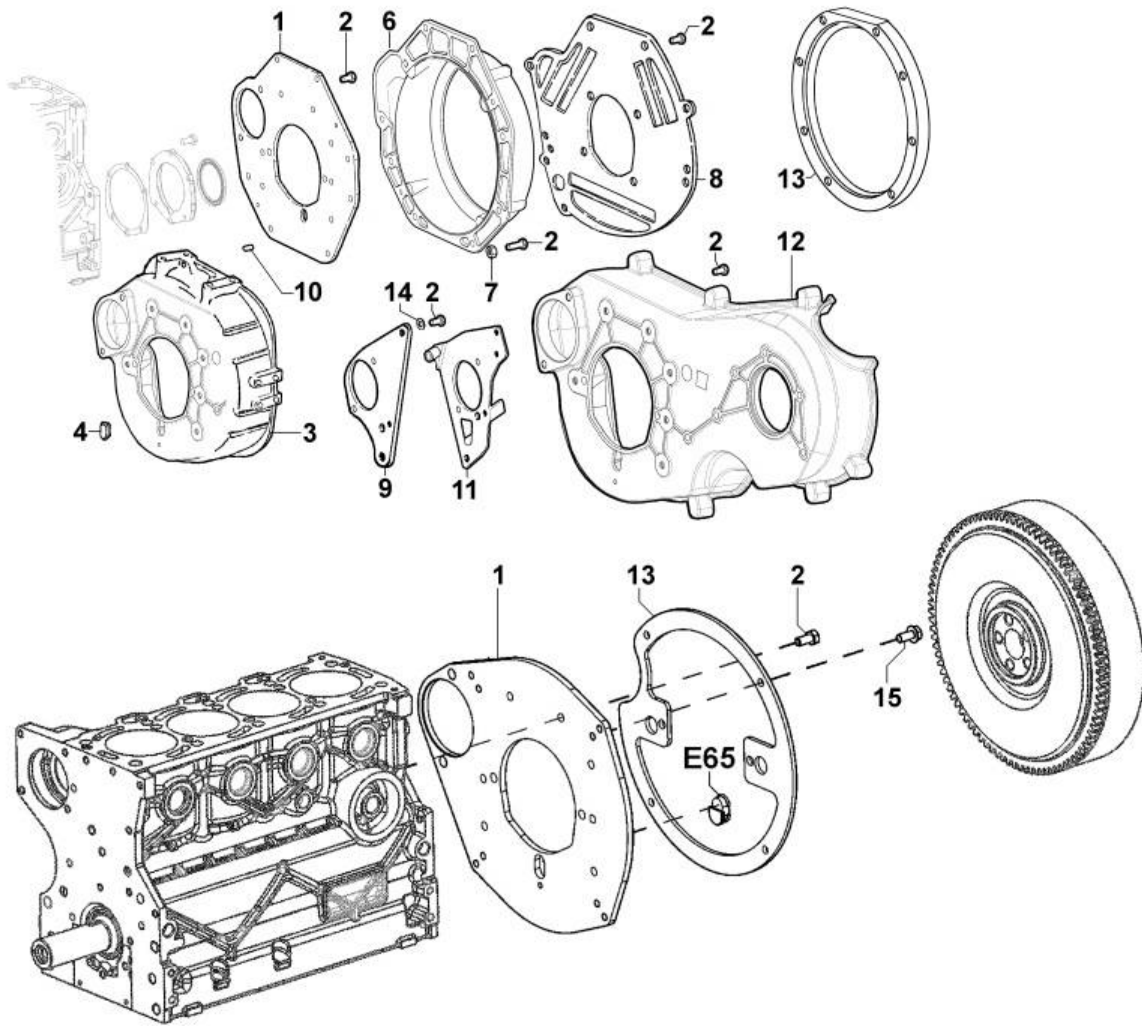

PAGURO - SPARE PARTS CATALOGUE  
PAGURO 18000 - FLYWHEEL

PAGURO - SPARE PARTS CATALOGUE  
**PAGURO 18000 - FLYWHEEL**

NO.	CODE:	DESCRIPTION	Q.TY
3	AD40LO1780097	Hex. Screw M10 X 1.25 x 30	5

PAGURO - SPARE PARTS CATALOGUE  
**PAGURO 18000 - ENGINE FLANGE / BACKPLATE**