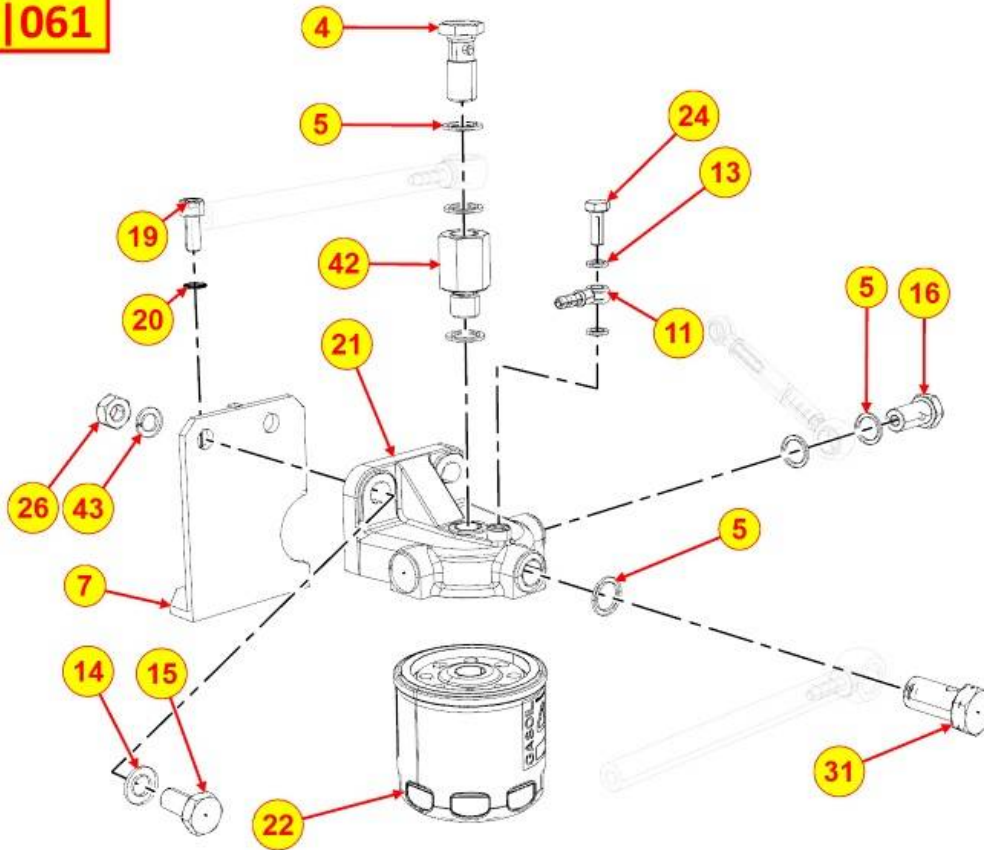

PAGURO - SPARE PARTS CATALOGUE
PAGURO 18000 - FUEL FILTER

TAB | 061

PAGURO - SPARE PARTS CATALOGUE
PAGURO 18000 - FUEL FILTER

NO.	CODE:	DESCRIPTION	Q.TY
5	AD40LO4670061	COPPER WASHER D19/14.2 1.5 THK	7
7	AD40LO8760110 (AD40LO8760082)	SUPPORT (L.MARINE) GREY	1
11	AD40LO7270108	BANJO D.6	1
13	AD40LO4670062	COPPER WASHER D10/6.2 1.5 THK	2
14	AD40LO7625019	WASHER 10X18X2	2
15	AD40LO9730045	ALLEN SCREW 10X30- 5931-12.9+dac	2
16	AD40LO1901032	Banjo bolt 14X1	1
20	AD40LO7565007	SPRING WASHER D14.2/8.2	2
21	AD40LO3730125	FUEL FILTER	1
22	AD40LO2175288 (AD40LO2175045)	FUEL FILTER	1
22	AD40LO2175288 (AD40LO2175235)	FUEL FILTER	1
26	AD40LO3240033	NUT M10X1,5- UNI.5588-8S+ZN.B	2
31	AD40LO9680049	FUEL FILTER VALVE	1
43	AD40LO7565011	LOCK WASHER M10	2