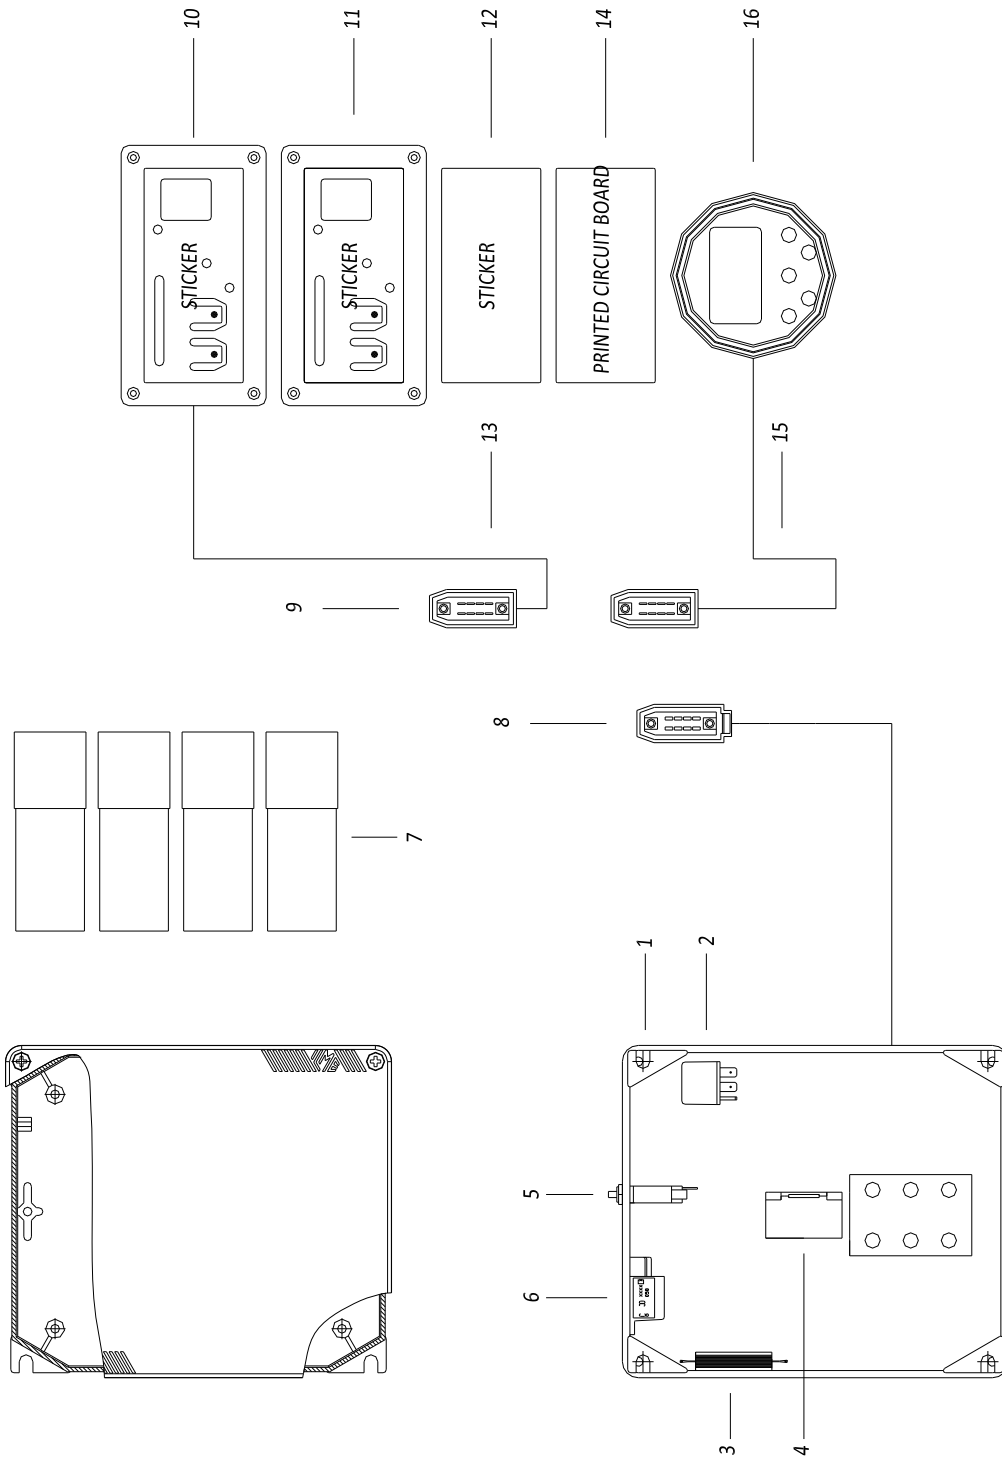

# SPARE PARTS CATALOGUE

PAGURO - SPARE PARTS CATALOGUE  
**PAGURO 18000 - TAB.1**

**PAGURO - SPARE PARTS CATALOGUE**  
**PAGURO 18000 - TAB.1**

<b>NO.</b>	<b>CODE:</b>	<b>DESCRIPTION</b>	<b>Q.TY</b>
1	AD01LO0004	ENGINE LDW1404 3000RPM-	1
2	AD40LO9543069	EX-HAUST MANIFOLD	1
3	AD23SS0003	TEMP. SWITCH ON EXHAUST 1 PRONG	1
4	AD03ZA0007	ROTOR P18	1
5	AD40CU0004	BEARING ROTOR P18	1
6	AD12VE0011-00	COOLING FAN P6/9/14/18	1
7	AD44ZA0007	STATOR + COOLING JACKET, P18	1
8	AC05ZA0007	ALTERNATOR P18	1
9	AD16RARO17X2 3X1.5	WASHER	1
10	AD13O0292C	CLOSING PLUG 3/8	1
11	AD11FI0001-01	INTERNAL SHOCK ABSORBER	4
12	AD12ST0126-01	DISTRIBUTION BRACKET FOR ASP. SIDE	1
13	AD12ST0126-02	DISTRIBUTION BRACKET FOR SCA. SIDE	1
14	AD12ST0017-01	L - BRACKET ENGINE FOR P14/18/8.5	1
15	AD40LO2032436	BELL HOUSING	1
16	AD40LO9880938	FLYWHEEL 3000RPM	1

PAGURO - SPARE PARTS CATALOGUE  
**PAGURO 18000 - TAB.2**

PAGURO - SPARE PARTS CATALOGUE  
**PAGURO 18000 - TAB.2**

POS.	CODE	DESCRIPTION	Q.TY
1	AD08SC0010	ELECTRICAL PLANT P14/18	1
2	AD09RE0016	RELE'	2
3	AD09RS0003	RESISTOR, R47	1
4	AD09TR0004	TRANSFORMER, CURRENT	1
5	AD09AT0005	TERMO SWITCH	1
6	AD08ID0002	BATTERY CHARGER REGULATOR	1
7	AD09CO0030	CAPACITOR	4
8	AD08SC0015	CONNECTOR, 8 PINS FEMALE	1
9	AD08SC0016	CONNECTOR, 8 PINS MALE	1
10	AD08DR0001	REMOTE CONTROL PANEL WITH CABLE (DISCONTINUED)	1
11	AD21CA0100	COMPLETE PLASTIC BOX WITH LABEL	1
12	AD38AD0012	STICKER, CONTROL PANEL	1
13	AC30SC0001-00	CABLE, 15MT	1
14	AD08SC0012	PRINTED CIRCUIT BOARD (DISCONTINUED)	1
15	AC30SC0002-00	CABLE, 15MT + ATS25	1
16	AD08DR0005-00	CONTROL PANEL ATS- 25	1