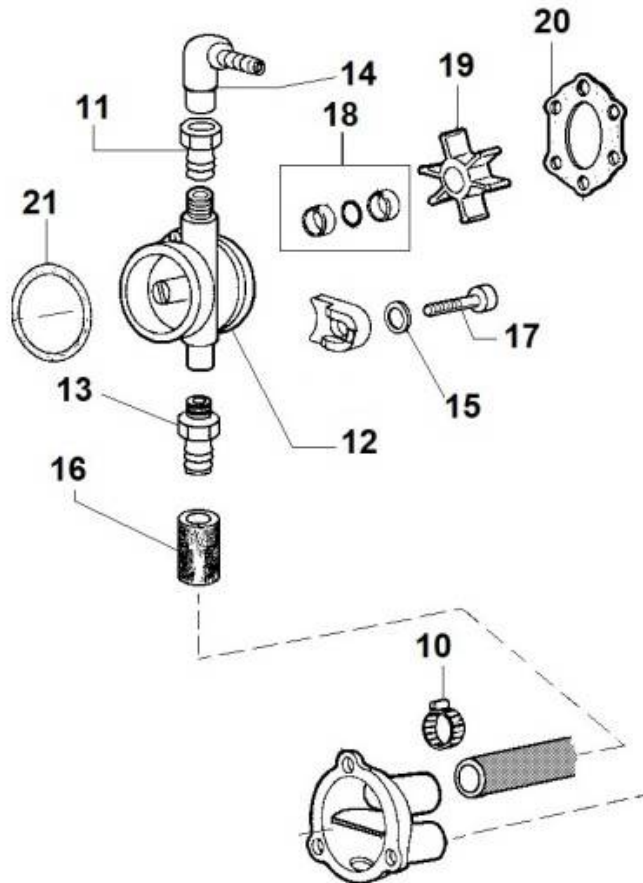

PAGURO - SPARE PARTS CATALOGUE
PAGURO 18000 - COOLANT PUMP

PAGURO - SPARE PARTS CATALOGUE
PAGURO 18000 - COOLANT PUMP

NO.	CODE:	DESCRIPTION	Q.TY
10	AD40LO3630111	CLAMP	2
11	AD40LO5953072	NIPPLE	1
12	AD40LO6584510	PUMP, SEA WATER	1
13	AD40LO7330245	CONNECTOR	1
14	AD40LO7330284	CONNECTOR	1
15	AD40LO7625209	WASHER	2
16	AD40LO9602170	TUBE	1
17	AD40LO9730220	SCREW	2
18	AD40LO8150028	ORING KIT	1
19	AD40LO4200204	IMPELLER	1
20	AD40LO4775498	GASKET	1
21	AD40LO1200233	ORING 40,95X2,62 U	1