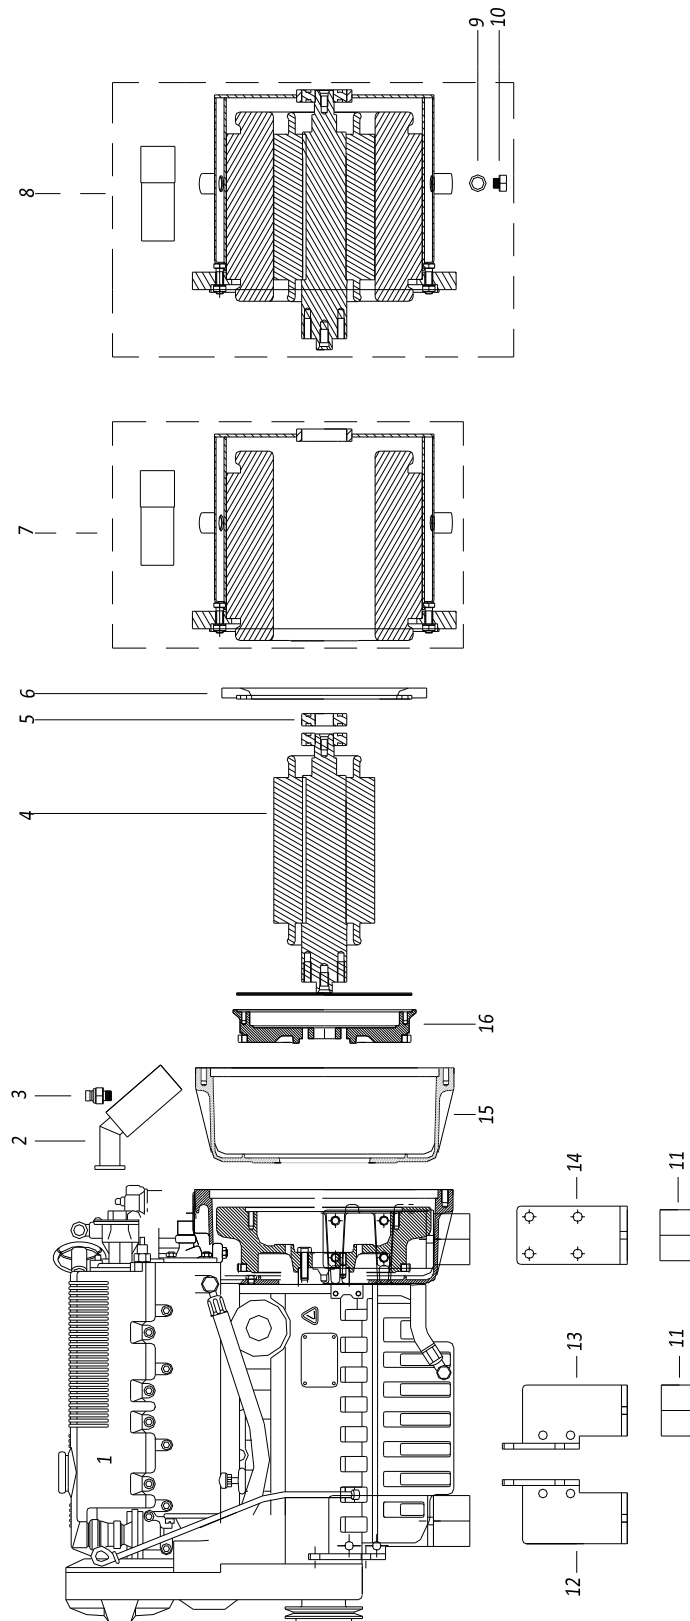

PAGURO - SPARE PARTS CATALOGUE
PAGURO 18000 - TAB.1

PAGURO - SPARE PARTS CATALOGUE
PAGURO 18000 - TAB.1

NO.	CODE:	DESCRIPTION	Q.TY
1	AD01LO0004	ENGINE LDW1404 3000RPM-	1
2	AD40LO9543069	EX-HAUST MANIFOLD	1
3	AD23SS0003	TEMP. SWITCH ON EXHAUST 1 PRONG	1
4	AD03ZA0007	ROTOR P18	1
5	AD40CU0004	BEARING ROTOR P18	1
6	AD12VE0011-00	COOLING FAN P6/9/14/18	1
7	AD44ZA0007	STATOR + COOLING JACKET, P18	1
8	AC05ZA0007	ALTERNATOR P18	1
9	AD16RARO17X2 3X1.5	WASHER	1
10	AD13O0292C	CLOSING PLUG 3/8	1
11	AD11FI0001-01	INTERNAL SHOCK ABSORBER	4
12	AD12ST0126-01	DISTRIBUTION BRACKET FOR ASP. SIDE	1
13	AD12ST0126-02	DISTRIBUTION BRACKET FOR SCA. SIDE	1
14	AD12ST0017-01	L - BRACKET ENGINE FOR P14/18/8.5	1
15	AD40LO2032436	BELL HOUSING	1
16	AD40LO9880938	FLYWHEEL 3000RPM	1