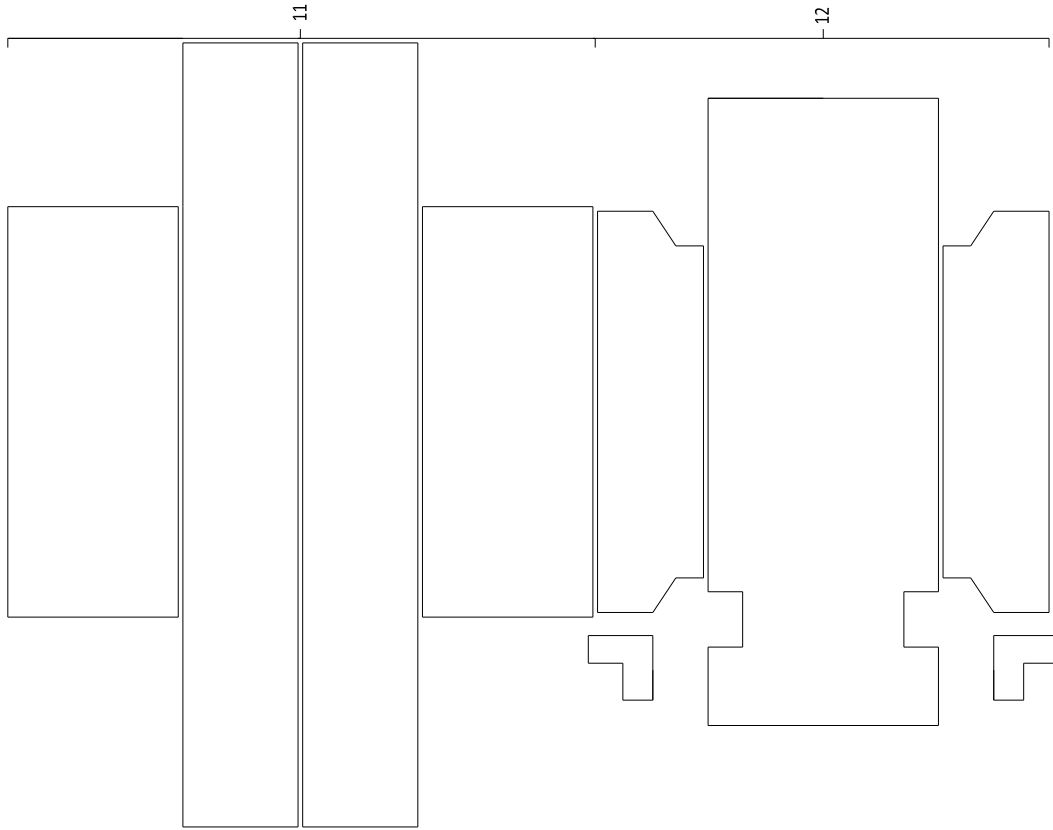

PAGURO - SPARE PARTS CATALOGUE
PAGURO 18000 - TAB.4

PAGURO - SPARE PARTS CATALOGUE
PAGURO 18000 - TAB.4

NO.	CODE:	DESCRIPTION	Q.TY
1	AC10SB0007	CAPSULE P18	1
2	AD38AD0026	CAPSULE ADHESIVE WAVE P18 SCA	1
2	AD38AD0027	CAPSULE ADHESIVE WAVE P18 ASP	1
3	AD18MT0004	MOUSSE 14X8	1
4	AD19GI0001	COVER PLATES 20/60	1
5	AD12ST0037	EXTERNAL BRACKET 850MM DX P18	1
5	AD12ST0041	EXTERNAL BRACKET 850MM SX P18	1
6	AD11FI0005	EXTERNAL SHOCK ABSORBER	4
7	AD21BL0001	CLOSING RUBBER STRIP LID	6
8	AD21BL0002	CLOSING RUBBER STRIP BOT	8
9	AD23TR0001	HOOK FOR CAPSULE	22
10	AD18MT0004	MOUSSE 14X8	1
11	AC12MT0007-00	INSULATION FOAM CAPSULE P18 LID	1
12	AC12MT0008-00	INSULATION FOAM CAPSULE P18 BOT	1