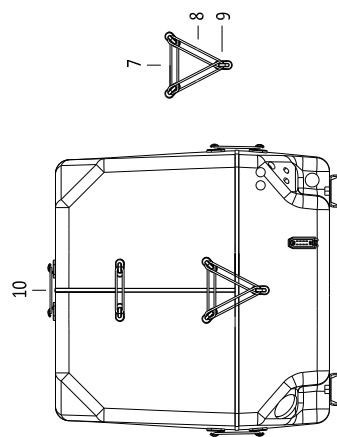

PAGURO - SPARE PARTS CATALOGUE
PAGURO 18000 - TAB.4

PAGURO - SPARE PARTS CATALOGUE
PAGURO 18000 - TAB.4

NO.	CODE:	DESCRIPTION	Q.TY
1	AC10SB0007	CAPSULE P18	1
2	AD38AD0026	CAPSULE ADHESIVE WAVE P18 SCA	1
2	AD38AD0027	CAPSULE ADHESIVE WAVE P18 ASP	1
3	AD18MT0004	MOUSSE 14X8	1
4	AD19GI0001	COVER PLATES 20/60	1
5	AD12ST0037	EXTERNAL BRACKET 850MM DX P18	1
5	AD12ST0041	EXTERNAL BRACKET 850MM SX P18	1
6	AD11FI0005	EXTERNAL SHOCK ABSORBER	4
7	AD21BL0001	CLOSING RUBBER STRIP LID	6
8	AD21BL0002	CLOSING RUBBER STRIP BOT	8
9	AD23TR0001	HOOK FOR CAPSULE	22
10	AD18MT0004	MOUSSE 14X8	1
11	AC12MT0007-00	INSULATION FOAM CAPSULE P18 LID	1
12	AC12MT0008-00	INSULATION FOAM CAPSULE P18 BOT	1