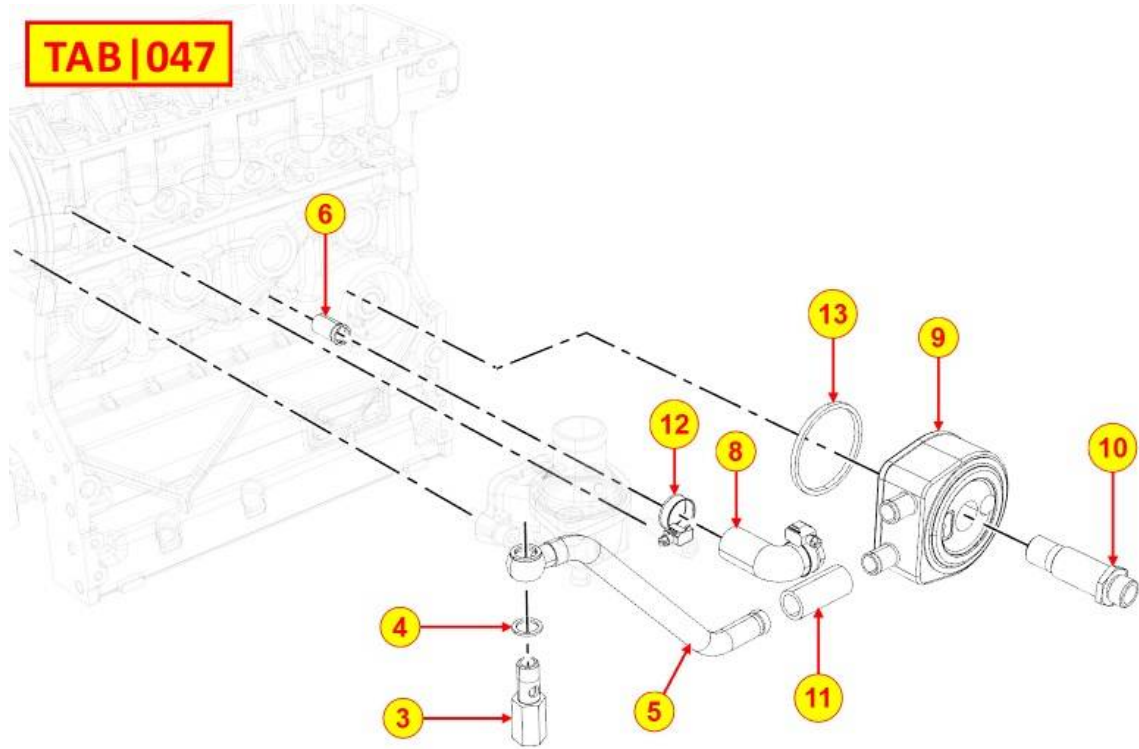

PAGURO - SPARE PARTS CATALOGUE
PAGURO 18000 - OIL COOLER

PAGURO - SPARE PARTS CATALOGUE
PAGURO 18000 - OIL COOLER

NO.	CODE:	DESCRIPTION	Q.TY
3	AD40LO2501154	Threaded adaptor on thermostat	1
4	AD40LO4670061	COPPER WASHER D19/14.2 1.5 THK	2
5	AD40LO9535131	SCAV.P. N	1
6	AD40LO9346037	Metal connector on crankcase	1
8	AD40LO9305097	Hose pipe (inlet oil cooler)	1
9	AD40LO7350374	OIL COOLER	1
10	AD40LO7265075	CONNECTOR TO FIX OIL COOLER/CARTRIDGE	1
11	AD40LO9305470	Rubber hose oil cooler return	1
12	AD40LO3630145	CLAMP .d.16-25 SX9C- W4 VITE TIPO	4
13	AD40LO1213543	SEAL RING FOR OIL RAD.7350.374	1