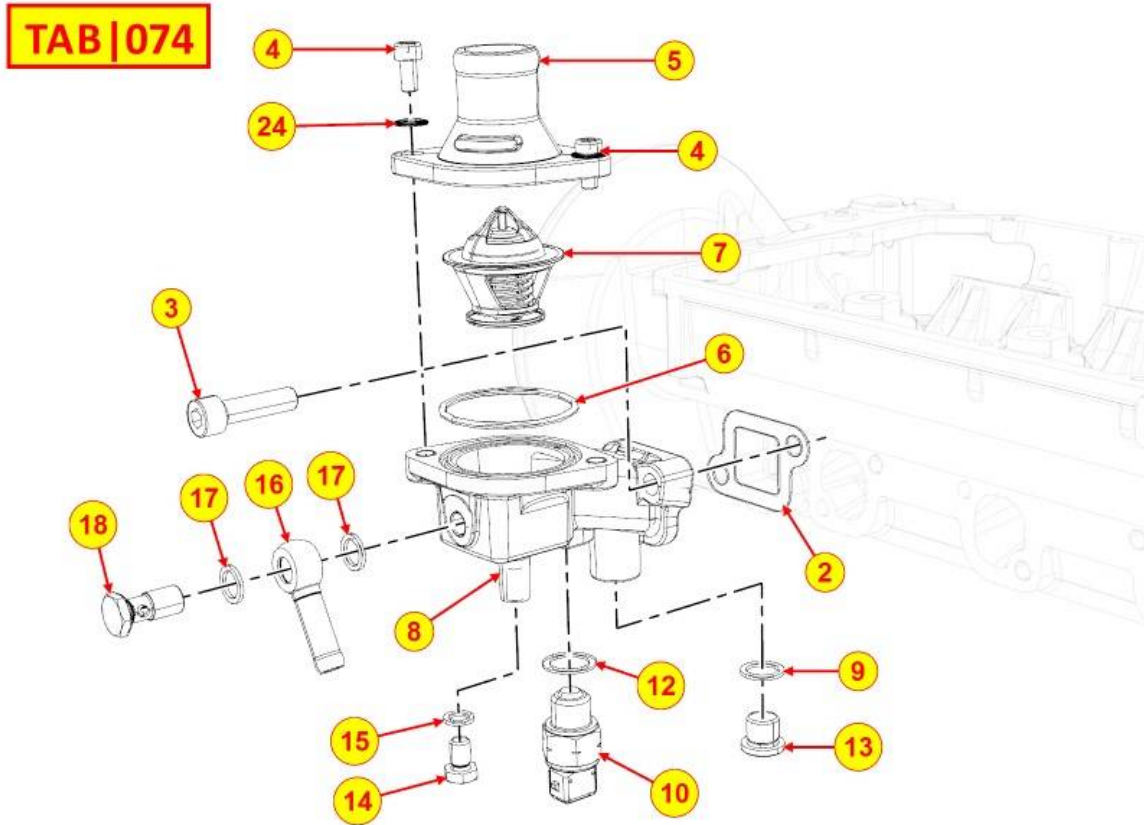

PAGURO - SPARE PARTS CATALOGUE
PAGURO 18000 - THERMOSTAT UNIT

PAGURO - SPARE PARTS CATALOGUE
PAGURO 18000 - THERMOSTAT UNIT

NO.	CODE:	DESCRIPTION	Q.TY
2	AD40LO4460037	TERMOSTAT BODY GASKET	1
3	AD40LO9732064	SOC HEAD SCREW M8x30-5931.8G+Zn.B	2
4	AD40LO9732074	SOC HEAD SCR M8X20L UNI5931 ST	2
4	AD40LO9732084	SOC HEAD SCR M6X12L UNI5931 ST	2
5	AD40LO2750279	THERMOSTAT COVER	1
6	AD40LO1200091	ORING 3193	1
7	AD40LO9195124	WATER THERMOSTAT	1
8	AD40LO2871284	THERMOSTAT BODY	1
9	AD40LO4670019	COPPER WASHER D22X16.2 1	1
10	AD40LO9195108	THERMIST.- THERMOCONT. F16502	1
12	AD40LO4670019	COPPER WASHER D22X16.2 1	1
13	AD40LO9040012	OIL DRAIN PLUG M14	1
14	AD40LO8965034	CAP	1
15	AD40LO4670058	COPPER WASHER 8,2X12X1,5	1
16	AD40LO7270238	BANJO UNION	1
17	AD40LO4670059	COPPER WASHER D14/10.2 1.	2
18	AD40LO1901193	UNION BOLT M 10	1