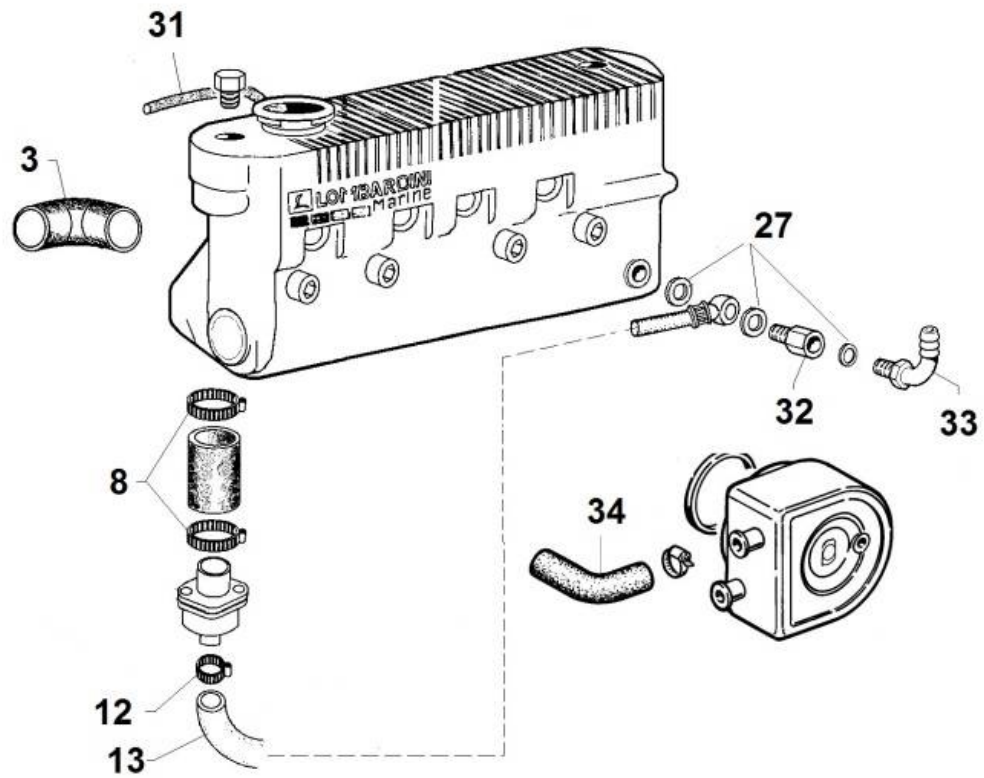

PAGURO - SPARE PARTS CATALOGUE
PAGURO 18000 - HOSES FOR WATER COOLER

PAGURO - SPARE PARTS CATALOGUE
PAGURO 18000 - HOSES FOR WATER COOLER

NO.	CODE:	DESCRIPTION	Q.TY
3	AD40LO9340021	TUBE	1
8	AD40LO3630128	CLAMP INOX 30-45	2
12	AD40LO3630129	CLAMP	3
13	AD40LO9305101	WATER HOSE	1
27	AD40LO4670061	COPPER WASHER D19/14.2 1.5 THK	3
32	AD40LO1901187	CONNECT.BOLT M14X1.5 INOX	1
33	AD40LO7330361	UNION FOR HOSE FITTING	1
34	AD40LO9340028	PIPE	1
39	AD40LO9580045	TUBE	1