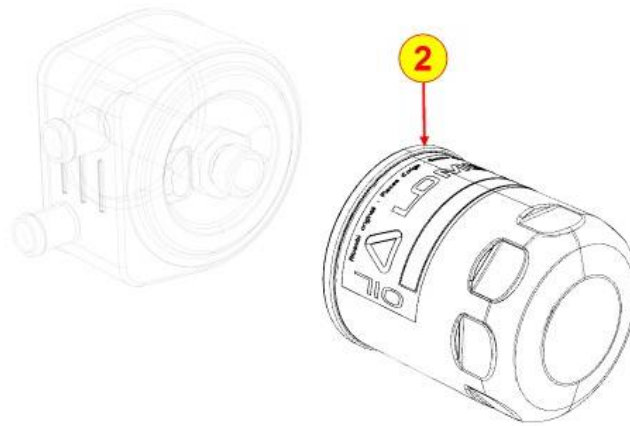

PAGURO - SPARE PARTS CATALOGUE
PAGURO 18000 - OIL PUMP

NO.	CODE:	DESCRIPTION	Q.TY
1	AD40LO6605132	OIL PUMP 099 ADVIK	1
5	AD40LO9015005	BY PASS VALVE PLUG	1
6	AD40LO4670060	COPPER WASHER	1
7	AD40LO6495045	BY PASS VALVE PISTON	1
8	AD40LO1200292	OIL PUMP COVER GASKET	1
10	AD40LO9800061	CAPSCREW	3
11	AD40LO4580216	OIL PUMP GASKET	1
14	AD40LO1213343	OIL SEAL 32X50X6 PER AL	1
15	AD40LO9865174	SPCIAL SCREW	2
16	AD40LO1770007	HEX SCREW M8X30- 5737-8G+ZN.B	1
17	AD40LO9732074	SOC HEAD SCR M8X20L UNI5931 ST	6

PAGURO - SPARE PARTS CATALOGUE
PAGURO 18000 - OIL FILTER

TAB | 042