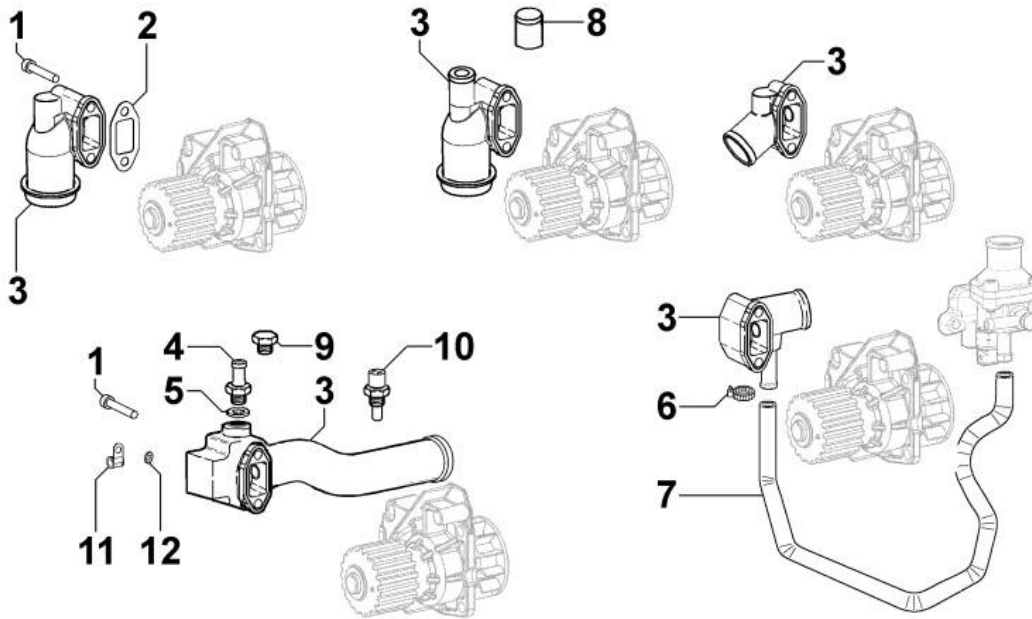

PAGURO - SPARE PARTS CATALOGUE  
**PAGURO 18000 - COOLANT INLET FLANGE**

PAGURO - SPARE PARTS CATALOGUE  
**PAGURO 18000 - COOLANT INLET FLANGE**

NO.	CODE:	DESCRIPTION	Q.TY
1	AD40LO9730018	HSHC SCREW ISO 4762 M6X45	2
2	AD40LO4501158	WATER PUMP INLET FLANGE GASKET	1
3	AD40LO7330286	WAT.PUMP ENTRY UNION(LOMB.MA.)	1
5	AD40LO4670061	COPPER WASHER D19/14.2 1.5 THK	1
10	AD40LO9195078	THERMOSTAT	1