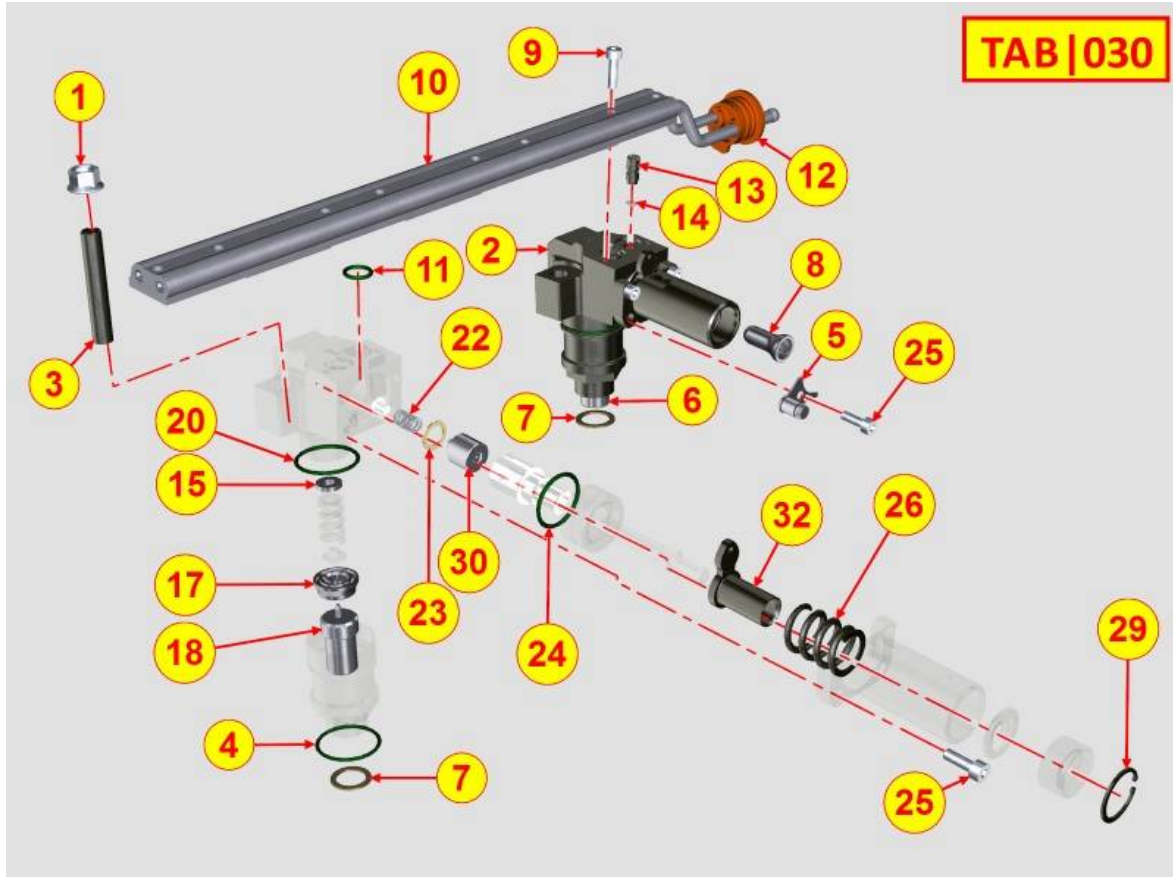

PAGURO - SPARE PARTS CATALOGUE
PAGURO 18000 - INJECTION SYSTEM

PAGURO - SPARE PARTS CATALOGUE
PAGURO 18000 - INJECTION SYSTEM

NO.	CODE:	DESCRIPTION	Q.TY
1	AD40LO3240164	NUT	8
2	AD40LO6590290	UNIT PUMP INJECTOR	4
3	AD40LO6780203	Stud M8X30 Fixing Unit Injector Pump	8
4	AD40LO1200213	ORING 2106 - 26,70 X 1,78	2/3/4
5	AD40LO6370796	OVERFUEL SPRING ASSEMBLY PLATE	1
7	AD40LO4670082	COPPER WASHER 14X19X1	4
9	AD40LO9730313	SOCKET HEAD SCREW M4X16 DIN 7984-12.9	8
10	AD40LO9375988	FUEL TUBE SVIC	1
11	AD40LO1200286	ORING 9,25X1,78	2
12	AD40LO4750014	GASKET FOR FUEL TUBE COMPLETE	1
13	AD40LO9680041	REL.VALVE	2/3/4
14	AD40LO4760038	GASKET	2/3/4
15	AD40LO8335142	SPACER	1
17	AD40LO3527220	SPACER	2/3/4
18	AD40LO6531436	NOZZLE	2/3/4
20	AD40LO1200287	ORING 25,12 X 1,78	2/3/4
22	AD40LO5801274	SPRING	2/3/4
23	AD40LO4760015	GASKET	2/3/4
24	AD40LO1200277	ORING	2/3/4
25	KDISC. (AD40LO9730206)		4to12
26	AD40LO5755113	SPRING	2/3/4
29	AD40LO1241009	SNAP RING	2/3/4
30	AD40LO9672107	DELIVERY VALVE	2/3/4
32	AD40LO5375017	C.SLEEVE	2/3/4