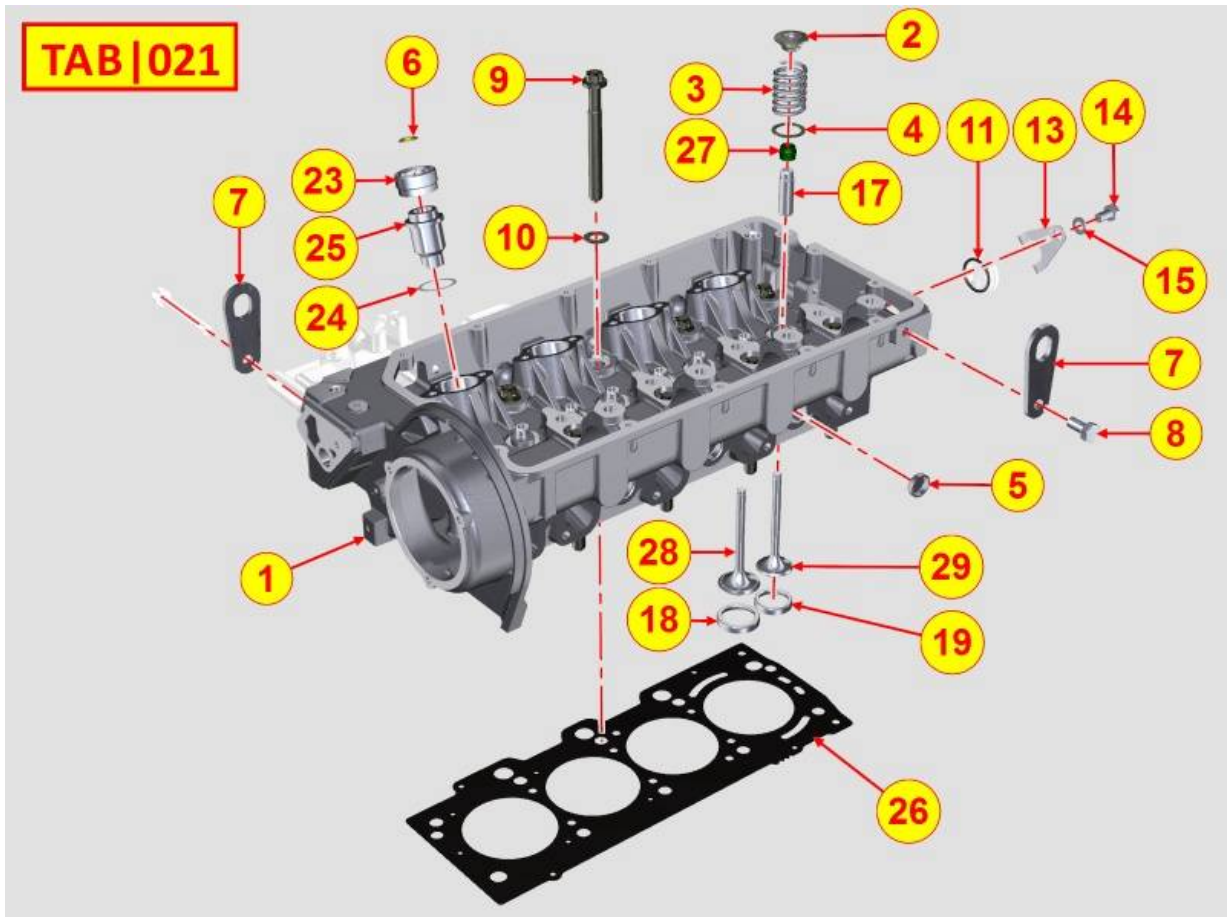

PAGURO - SPARE PARTS CATALOGUE
PAGURO 18000 - CYLINDER HEAD

PAGURO - SPARE PARTS CATALOGUE
PAGURO 18000 - CYLINDER HEAD

NO.	CODE:	DESCRIPTION	Q.TY
5	AD40LO8990047	Shutter cap D18	6
6	AD40LO5989007	SPARK ARRESTOR 2.430.190.002	4
7	AD40LO8545190	BRACE	2
8	AD40LO1770002	HEX.HEAD.SCR.M8X16 -5739-	1
9	AD40LO9820222	TORX BOLT M10X90 FOCS+	10
10	AD40LO7625130	WASHER D19/10.2 1.0 THK	10
11	AD40LO1200081	ORING 3100 D2000	1
13	AD40LO5570019	RETAINER	1
14	AD40LO1770127	SCREW	1
15	AD40LO7625010	WASHER	1
17	AD40LO4845200	VALVE GUIDE	8
18	AD40LO8000197	VALVE SEAT INLET	4
19	AD40LO8000211	VALVE SEAT EXHAUST	4
23	AD40LO4130096	PRECHAMBER LOCKING NUT	4
24	AD40LO3527517	PRECHAMBER SPACER	12
25	AD40LO6725070	COMBUSTION PRECHAMBER	4
26	AD40LO4730016	HEAD GASKET 1404 TH.1,53 STEEL	1
26	AD40LO4730019	HEAD GASKET 1404 TH.1,63 STEEL	1
26	AD40LO4730694	GASKET	1
40	AD40LO8205110	GASKET SET	1
40	AD40LO8205112	GASKET SET	1