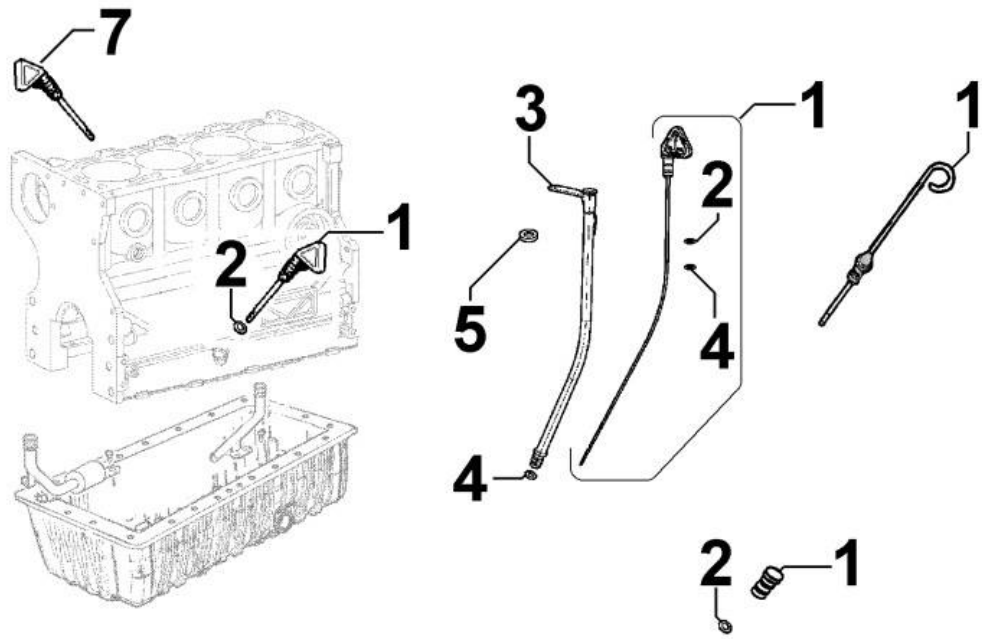

PAGURO - SPARE PARTS CATALOGUE
PAGURO 18000 - OIL DIPSTICK

PAGURO - SPARE PARTS CATALOGUE
PAGURO 18000 - OIL DIPSTICK

NO.	CODE:	DESCRIPTION	Q.TY
3	AD40LO9330139	COMPLETE DIPSTICK TUBE (FOCS L.MARINE)	1
4	AD40LO1200001	ORING 108-RUBB. NITRIL D2000	2