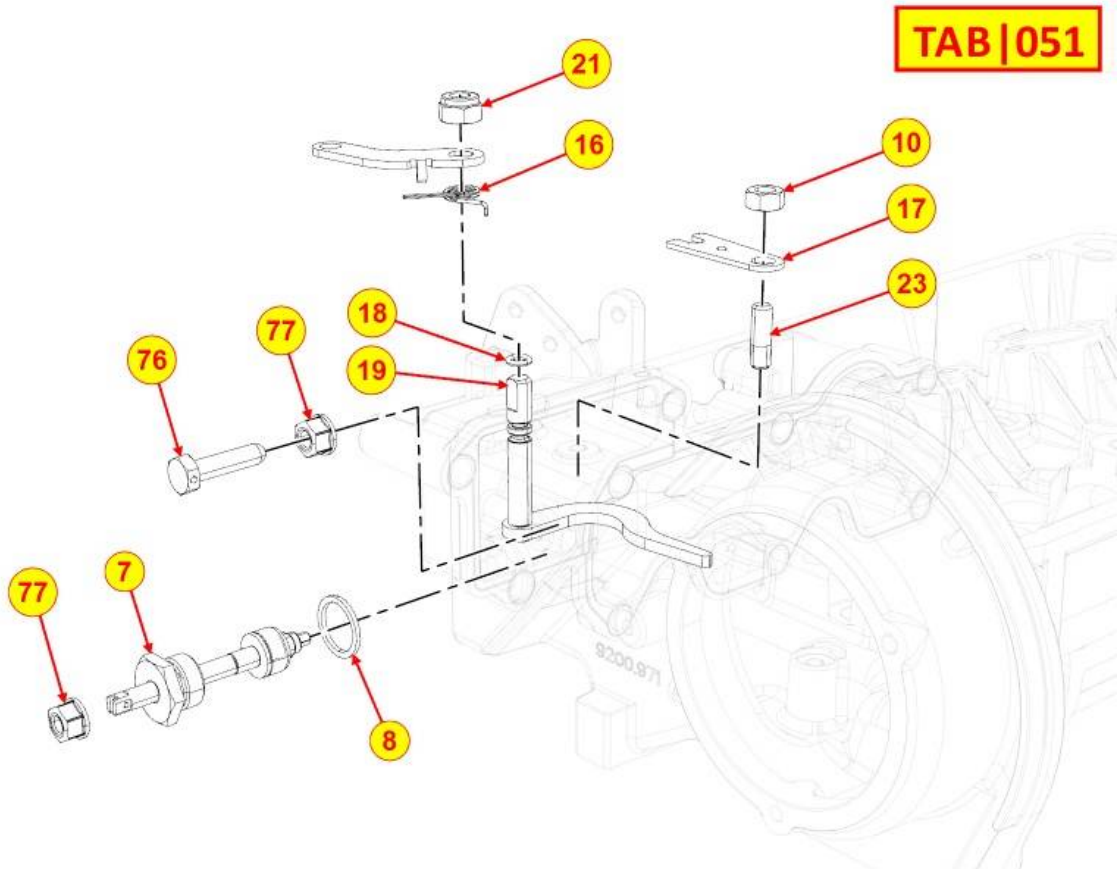

PAGURO - SPARE PARTS CATALOGUE
PAGURO 18000 - CONTROLS

PAGURO - SPARE PARTS CATALOGUE
PAGURO 18000 - CONTROLS

NO.	CODE:	DESCRIPTION	Q.TY
7	AD40LO8576138	TORQUE ADAPTOR FOCS 3000RPM	1
8	AD40LO4480046	Copper wahser 16.2X20X1.5	1
10	AD40LO3240008	NUT M6-CI.8 type 1- ISO	1
16	AD40LO5660047	LEVER SPRING	1
17	AD40LO6275114	LOCKING STOP LEVER PLATE	1
18	AD40LO1200051	RING	1
19	AD40LO5200413	INTERNAL STOP LEVER	1
20	AD40LO5200414	EXTERNAL STOP LEVER	1
21	AD40LO3203075	LOCKNUT M.8 h.8,5	1
23	AD40LO6760044	STUD 6X1X10 UNI 5911	1
76	AD40LO1760128	SCREW M6 FOR EXTERNAL LEVER SET UP	1
77	AD40LO3240153	NUT M 6X1 SEAL LOCK	2
80	AD40LO7565004	SPRING WASHER D11.1/6.1 1.3 TH	2