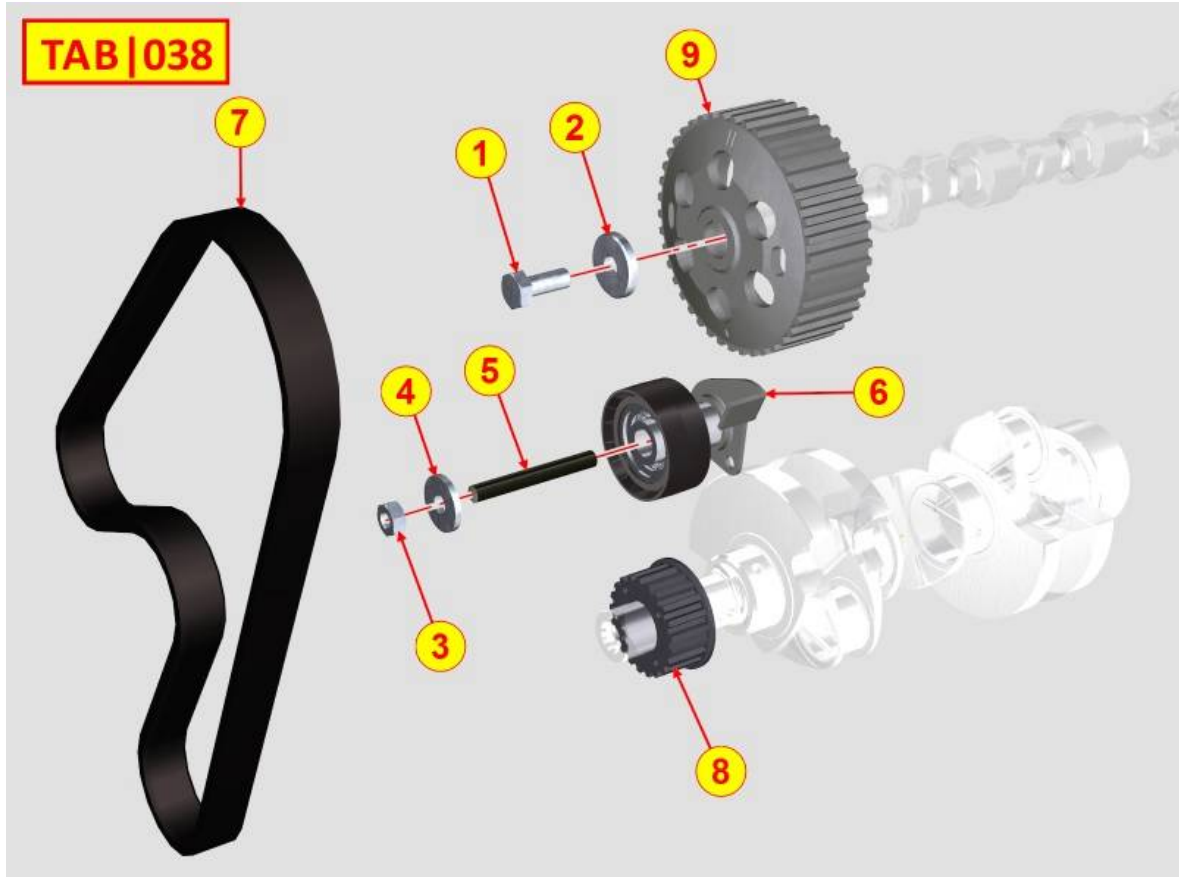

PAGURO - SPARE PARTS CATALOGUE
PAGURO 18000 - TIMING SYSTEM

PAGURO - SPARE PARTS CATALOGUE
PAGURO 18000 - TIMING SYSTEM

NO.	CODE:	DESCRIPTION	Q.TY
1	AD40LO9820142	SCREW M10X1,25X25" MATER .CLASSE B + DAC	1
2	AD40LO7625045	WASHER D.11X33X5	1
3	AD40LO3240033	NUT M10X1,5- UNI.5588-8S+ZN.B	1
4	AD40LO7495010	WASHER D.10,5X32X4	1
5	AD40LO6800090	STUD M10X70 RAD.CORTA U	1
6	AD40LO4110009	BELT TENSIONER	1
7	AD40LO2440338	TIMING BELT	1
8	AD40LO6975292	TIMING DRIVING PULLEY	1
9	AD40LO7090012	TIMING DRIVEN PULLEY	1