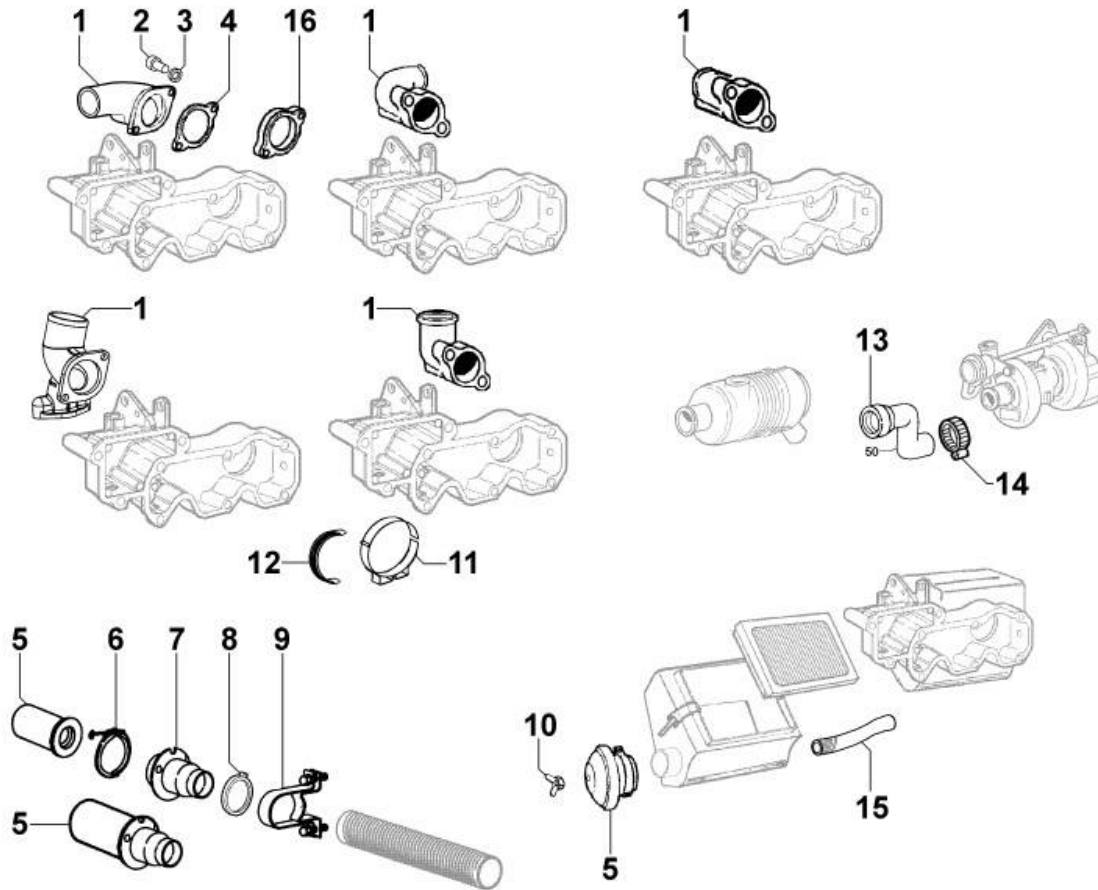

PAGURO - SPARE PARTS CATALOGUE
PAGURO 18000 - AIR INLET ACCESSORIES

PAGURO - SPARE PARTS CATALOGUE
PAGURO 18000 - AIR INLET ACCESSORIES

NO.	CODE:	DESCRIPTION	Q.TY
1	AD40LO3866153 (AD40LO3866083)	FLANGE GREY	1
2	AD40LO1770005	HEX HEAD BOLT	2
3	AD40LO7555029	BEL WASHER D15/8.4 0.8 T	2
4	AD40LO4501081	Intake Elbow Gasket	1