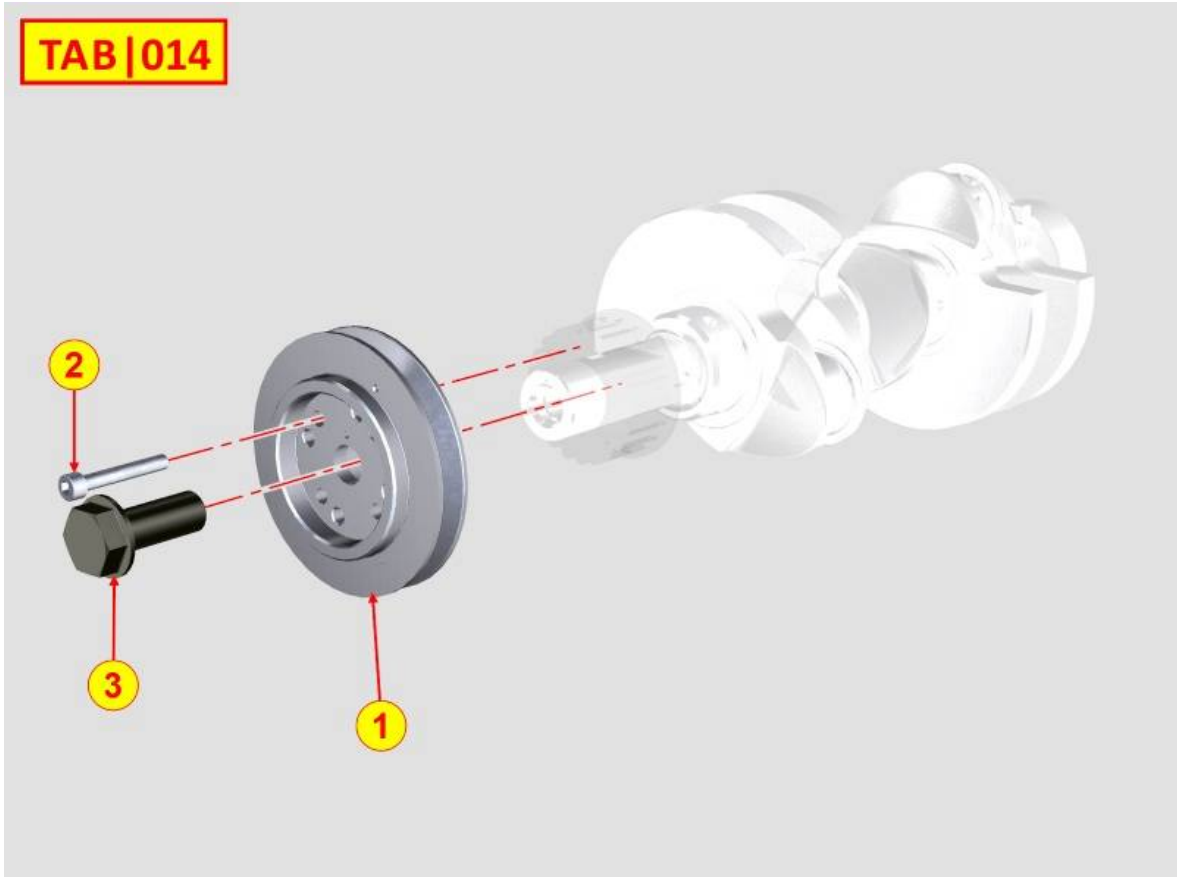

PAGURO - SPARE PARTS CATALOGUE
PAGURO 18000 - PULLEYS / BELT

PAGURO - SPARE PARTS CATALOGUE
PAGURO 18000 - PULLEYS / BELT

NO.	CODE:	DESCRIPTION	Q.TY
1	AD40LO7051143	Crankshaft pulley (driving pulley) 1 gro	1
2	AD40LO9732016	SOC HEAD CAP SCR M6X40L 8.8	4
3	AD40LO9865319	CRANKSHAFT BOLT	1