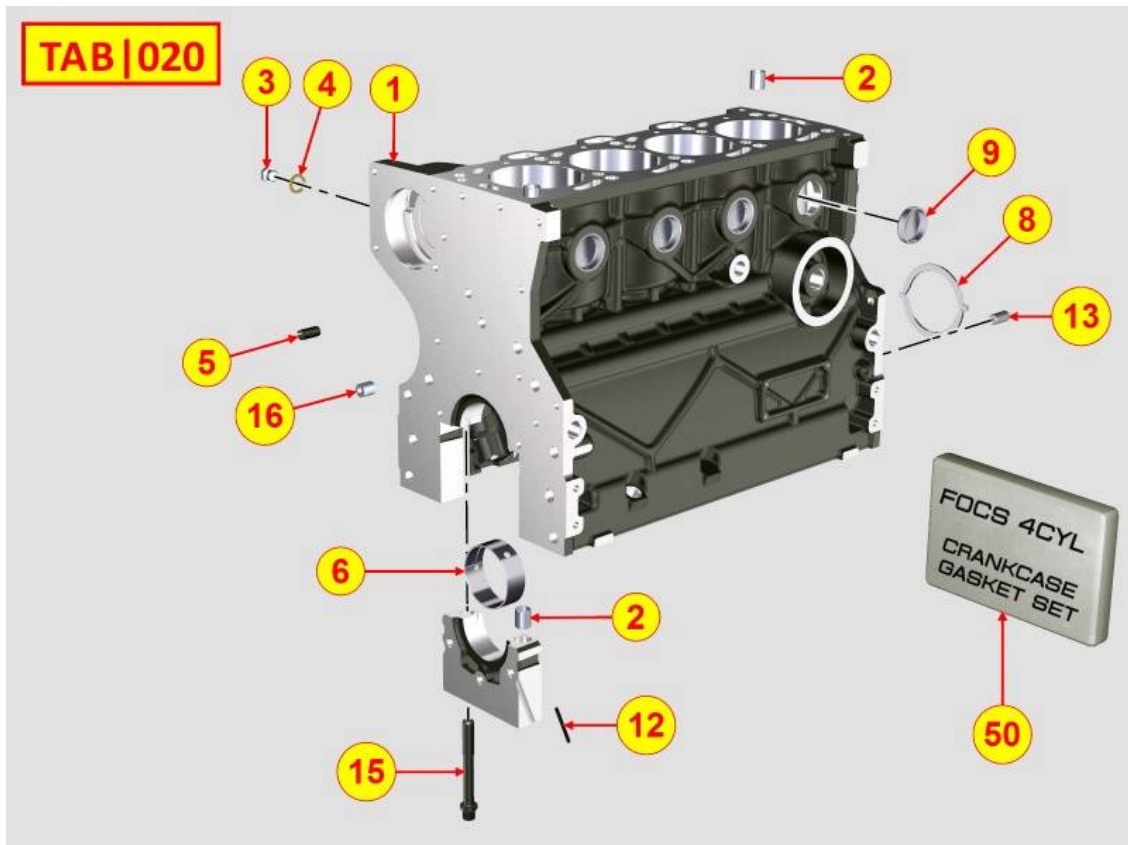

PAGURO - SPARE PARTS CATALOGUE
PAGURO 18000 - CRANKCASE

PAGURO - SPARE PARTS CATALOGUE
PAGURO 18000 - CRANKCASE

NO.	CODE:	DESCRIPTION	Q.TY
1	AD40LO1511273	CRANKCASE	1
2	AD40LO1970140	CYL DOWEL D13/11 15 LONG	2
3	AD40LO8965048	HEX PLUG M10X1 F.ZN12I	1
4	AD40LO4670060	COPPER WASHER	1
5	AD40LO8430105	ELASTIC DOWEL PIN 8X16 DIN 1481	1
6	AD40LO1611193	SUPP.BEARING STD	3/4/5
6	AD40LO1611194	BEARING -0,25	3/4/5
6	AD40LO1611195	BEARING -0,50	3/4/5
8	AD40LO1257158	ANELLO SPALLAMENTO STD 1404	2
8	AD40LO1257159	THRUST BEARING +0.1	2
8	AD40LO1257160	THRUST BEARING +0.2	2
9	AD40LO8990022	PLUG D.30	6
12	AD40LO4400054	BEARING CUP RUBBER SEAL	4
13	AD40LO8400108	DOWEL PIN D.10X20 UNI 1707	2
16	AD40LO9080182	PLUG AVSEAL D10 02961-01012	1
50	AD40LO9080182	LUG AVSEAL D10 02961-01012	1