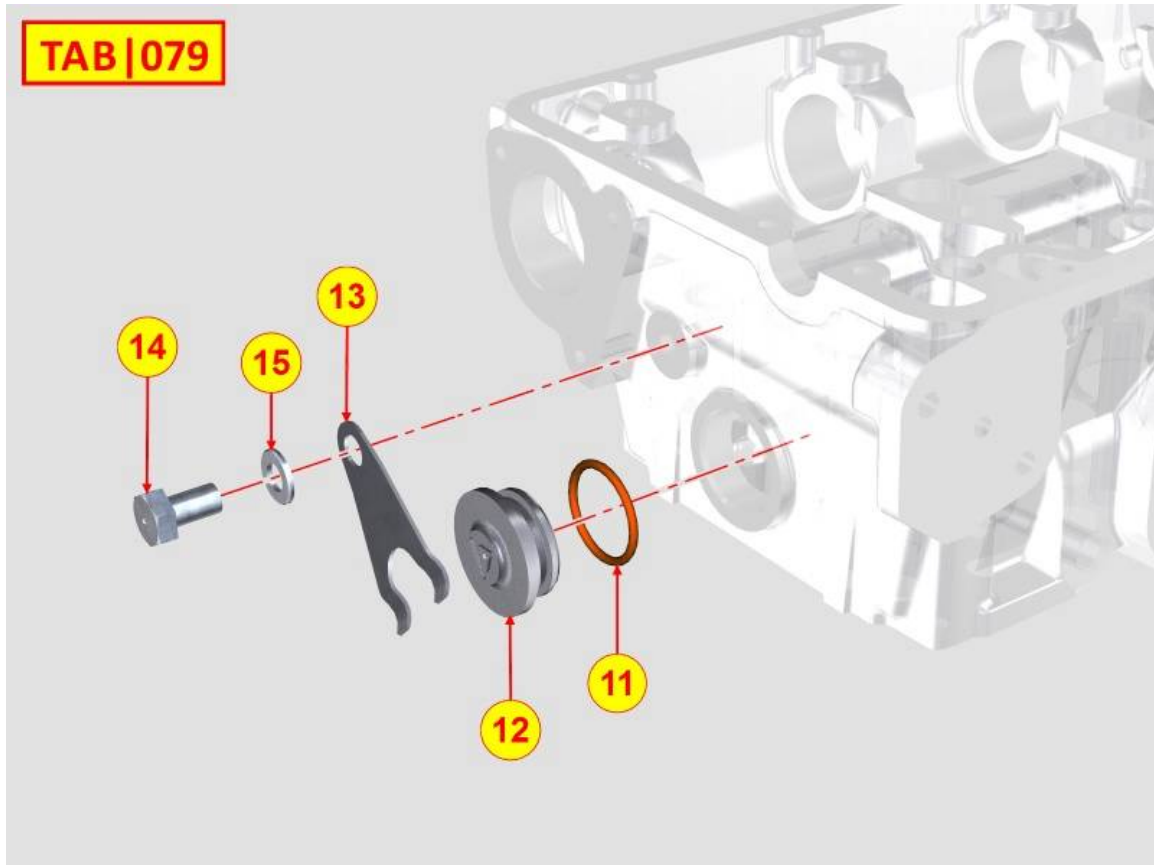

PAGURO - SPARE PARTS CATALOGUE
PAGURO 18000 - OIL PAN

NO.	CODE:	DESCRIPTION	Q.TY
1	AD40LO6645553	OILPAN (L.MARINE)	1
2	AD40LO1200030	ORING 116-SILICONIC RUBBER	1
3	AD40LO1760130	HEX FLANG HEAD SCRE M6X12-8.8+Zn.B	23
4	AD40LO9485271	PIPE	1
5	AD40LO1200274	ORING D.8X3 FOR OIL RETURN PIPE	1
11	AD40LO9040035	OIL DRAIN PAN	1
35	AD40LO4170044	NUT (L.MARINE)	1

PAGURO - SPARE PARTS CATALOGUE
PAGURO 18000 - FITTING FOR CAB HEATING