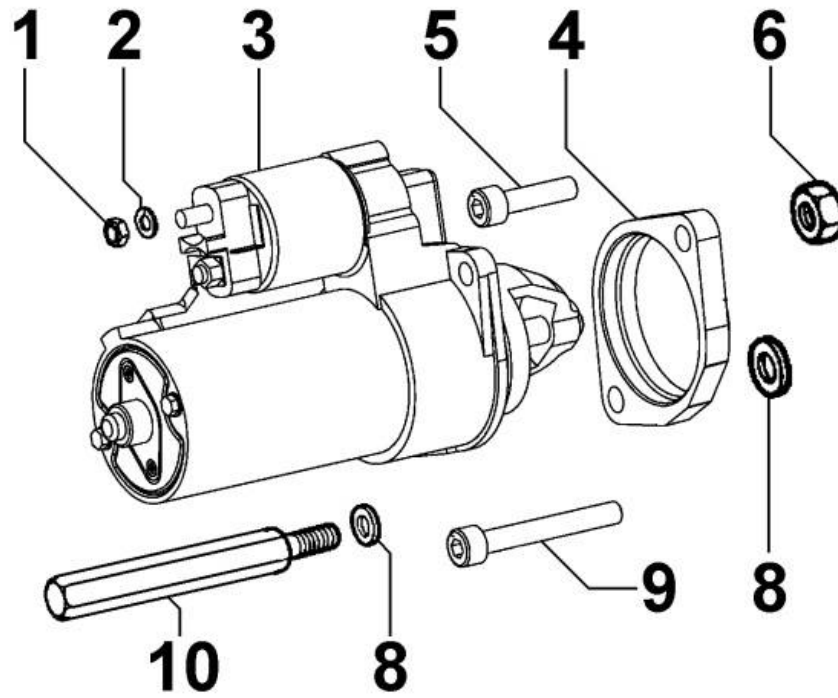

PAGURO - SPARE PARTS CATALOGUE
PAGURO 18000 - STARTING MOTOR

PAGURO - SPARE PARTS CATALOGUE
PAGURO 18000 - STARTING MOTOR

NO.	CODE:	DESCRIPTION	Q.TY
1	AD40LO3240020	NUT M8X1,25 UNI 5589-6S+ZN.B	1
2	AD40LO7565007	SPRING WASHER D14.2/8.2	1
3	AD40LO5840162	STARTER MOTOR	1
3	AD40LO5840224	STARTER MOTOR 1.7KW	1
4	AD40LO3810024	FLANGE	1
5	AD40LO9730046	SOC HEAD SCREW M10X35- 5931.8G+ZN.B	2