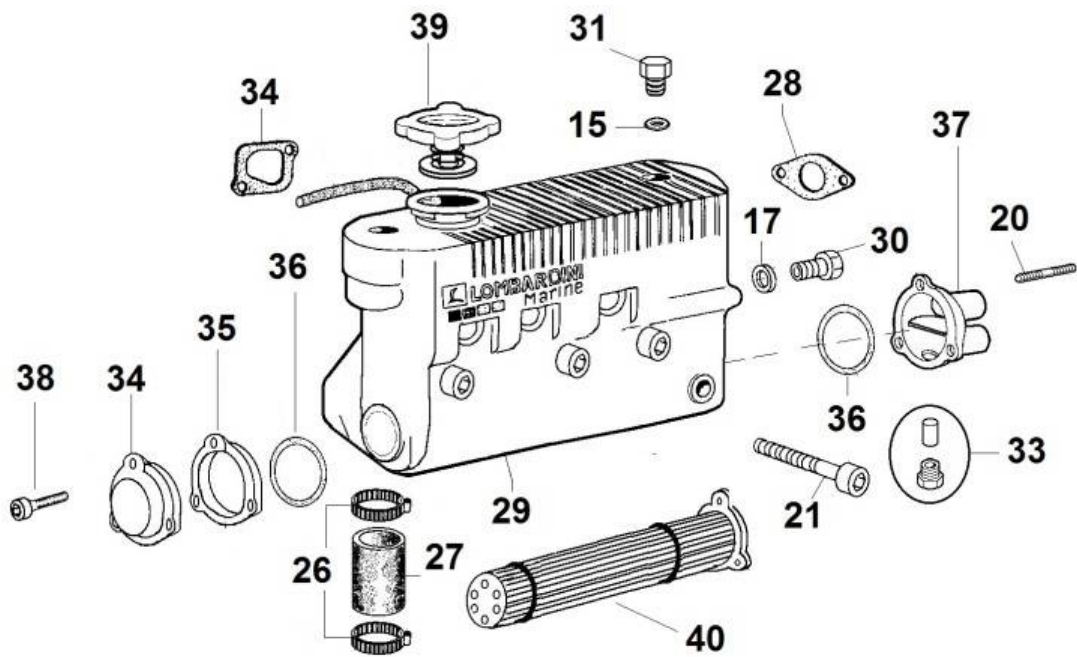

PAGURO - SPARE PARTS CATALOGUE
PAGURO 18000 - COOLANT RADIATOR

PAGURO - SPARE PARTS CATALOGUE
PAGURO 18000 - COOLANT RADIATOR

NO.	CODE:	DESCRIPTION	Q.TY
17	AD40LO4670061	COPPER WASHER D19/14.2 1.5 THK	1
20	AD40LO6780142	STUD BOLT	2
21	AD40LO9730221	SCREW	8
26	AD40LO3630128	CLAMP INOX 30-45	2
27	AD40LO9602072	TUBE	1
28	AD40LO4500102	GASKET	1
29	AD40LO7350434 (AD40LO7350244)	RADIATOR LDW1404M BLACK	1
33	AD40LO9080215	PLUG, ZINC ANODE	1
34	AD40LO4420070	EXHAUST MANIFOLD GASKET	2/3/4
35	AD40LO3527570	SPACER FOR RAD. FOCS	1
36	AD40LO1200265	SEALING ORING	4
37	AD40LO2655030	FRONT COVER	1
38	AD40LO9730211	SCREW	3
39	AD40LO9000114	CAP	1
40	AD40LO9340034	TUBE NEST	1
43	AD40LO9040037	CAP	1
48	AD40LO9080220	PLUG FOR EXCHANGER 1/8" GAS	1
49	AD40LO4670059	COPPER WASHER D14/10.2 1	1