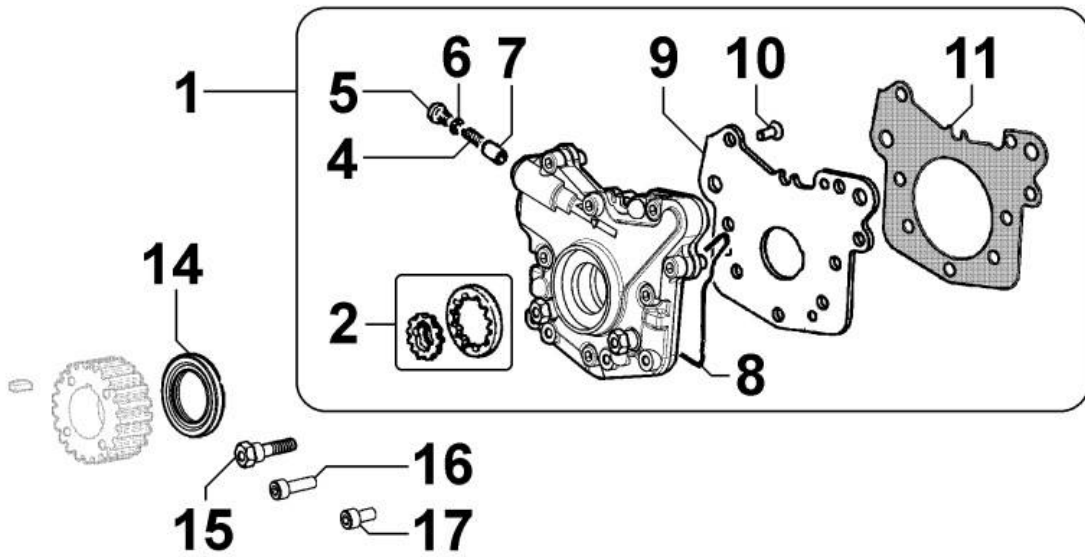

PAGURO - SPARE PARTS CATALOGUE
PAGURO 18000 - OIL PUMP

PAGURO - SPARE PARTS CATALOGUE
PAGURO 18000 - OIL PUMP

NO.	CODE:	DESCRIPTION	Q.TY
1	AD40LO6605132	OIL PUMP 099 ADVIK	1
5	AD40LO9015005	BY PASS VALVE PLUG	1
6	AD40LO4670060	COPPER WASHER	1
7	AD40LO6495045	BY PASS VALVE PISTON	1
8	AD40LO1200292	OIL PUMP COVER GASKET	1
10	AD40LO9800061	CAPSCREW	3
11	AD40LO4580216	OIL PUMP GASKET	1
14	AD40LO1213343	OIL SEAL 32X50X6 PER AL	1
15	AD40LO9865174	SPCIAL SCREW	2
16	AD40LO1770007	HEX SCREW M8X30- 5737-8G+ZN.B	1
17	AD40LO9732074	SOC HEAD SCR M8X20L UNI5931 ST	6