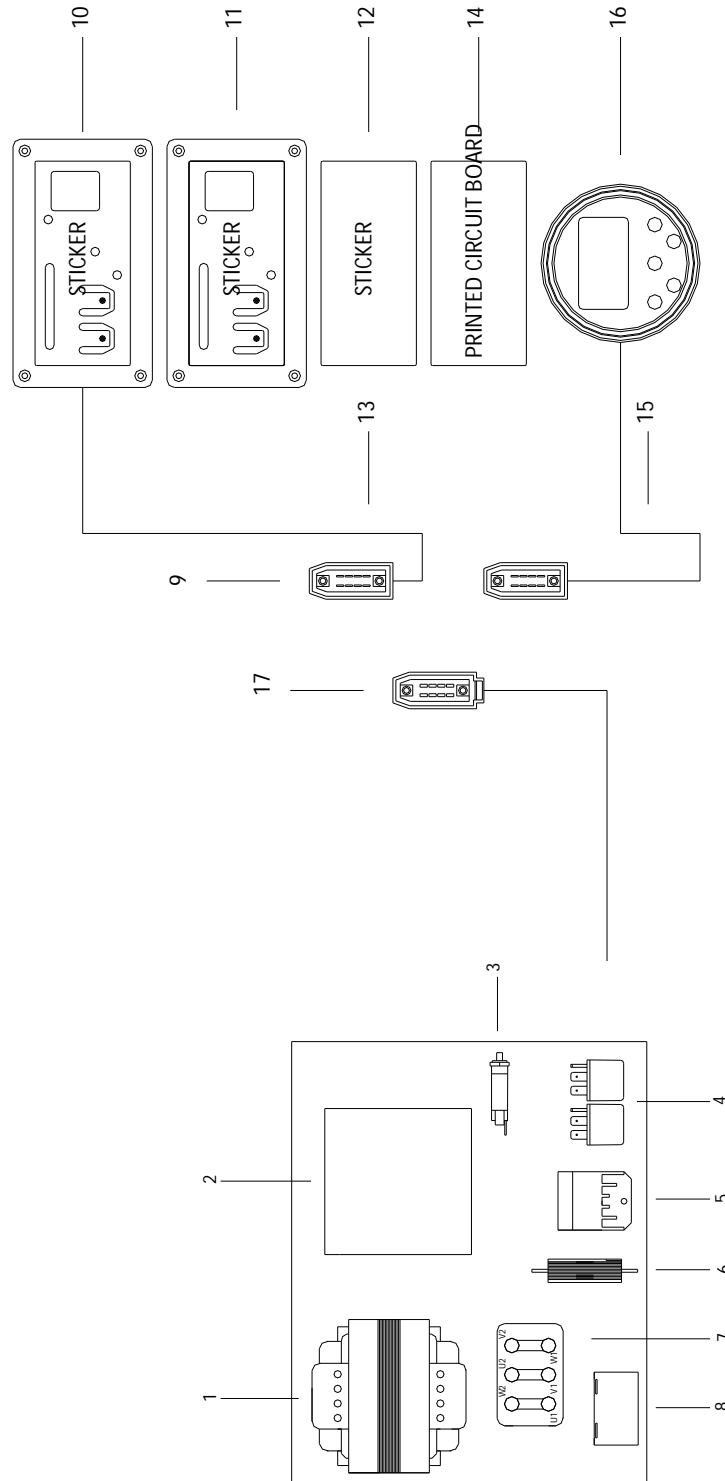

# SPARE PARTS CATALOGUE

PAGURO - SPARE PARTS CATALOGUE  
**PAGURO 16500 - TAB.1**

**PAGURO - SPARE PARTS CATALOGUE**  
**PAGURO 16500 - TAB.1**

<b>NO.</b>	<b>CODE:</b>	<b>DESCRIPTION</b>	<b>Q.TY</b>
1	AD12ST0130-01	DISTRIBUTION BRACKET P16.5	1
2	AD12ST0131-01	BELL BRACKET ASP SIDE P16.5	1
3	AD12ST0133-00	BELL BRACKET SCA SIDE P16.5	1
4	AD12ST0132-00	ALTERNATOR BOT BRACKET P16.5	1
5	AD11FI0001-01	INTERNAL SHOCK ABSORBER	8
7	AD01LO0008-00	ENGINE LDW2204MG 1500RPM	1
8	AD10NA0011-00	EXHAUST MANIFOLD P16.5	1
9	AD23SS0003	SWITCH, TEMPERATURE EXHAUST SINGLE	1
10	AD02ZA0002	ALTERNATOR P16.5	1

PAGURO - SPARE PARTS CATALOGUE  
PAGURO 16500 - TAB.2

**PAGURO - SPARE PARTS CATALOGUE**  
**PAGURO 16500 - TAB.2**

<b>NO.</b>	<b>DESCRIPTION</b>
1	GRID
2	TERMINAL BOX LID
5	TERMINAL BOARD
7	REAR COVER
8	FRAME AND STATOR
9	DRIVE END BRACKET MD35 SAE4
10	EXCITING STATOR
11	ROTATING DIODE BRIDGE
13	EXCITING ARMATURE
14	ROTOR ASSY ATEB 28/4
15	FAN
19	REAR BEARING
23	ELECTRONIC REGULATOR, AVR
28	COVER STAY BOLT
39	PROTECTION SCREEN
40	FIXING RING
60	DISC PLATES SAE 7 1/2
99	DISC BLOCKING RING
104	COMPONENT-CARRYING PANEL
123	RING SPACER
143	EXCITER STAY BOLT

PAGURO - SPARE PARTS CATALOGUE

PAGURO 16500 - TAB.3

**PAGURO - SPARE PARTS CATALOGUE**  
**PAGURO 16500 - TAB.3**

<b>NO.</b>	<b>CODE:</b>	<b>DESCRIPTION</b>	<b>Q.TY</b>
1	AD09AT0005	TERMOSWITCH	1
2			
3	AD09TR0004	TRANSFORMER, CURRENT	1
4	AD09RE0016	RELE'	2
5	AD08ID0002	BATTERY CHARGER REGULATOR	1
6	AD09RS0003	RESISTOR, R47	1
7	AD09MO0002	CONNECTOR 82X52	1
8	AD09TR0004	TRANSFORMER, CURRENT	1
9	AD08SC0016	CONNECTOR, 8 PINS MALE	1
10	AD08DR0001	REMOTE CONTROL PANEL WITH CABLE (DISCONTINUED)	1
11	AD21CA0100	COMPLETE PLASTIC BOX WITH LABEL	1
12	AD38AD0012	STICKER, CONTROL PANEL	1
13	AC30SC0001-00	CABLE, 15MT	1
14	AD08SC0012	PRINTED CIRCUIT BOARD (DISCONTINUED)	1
15	AC30SC0002-00	CABLE, 15MT + ATS25	1
16	AD08DR0005-00	CONTROL PANEL ATS-25	1
17	AD08SC0015	CONNECTOR, 8 PINS FEMALE	1