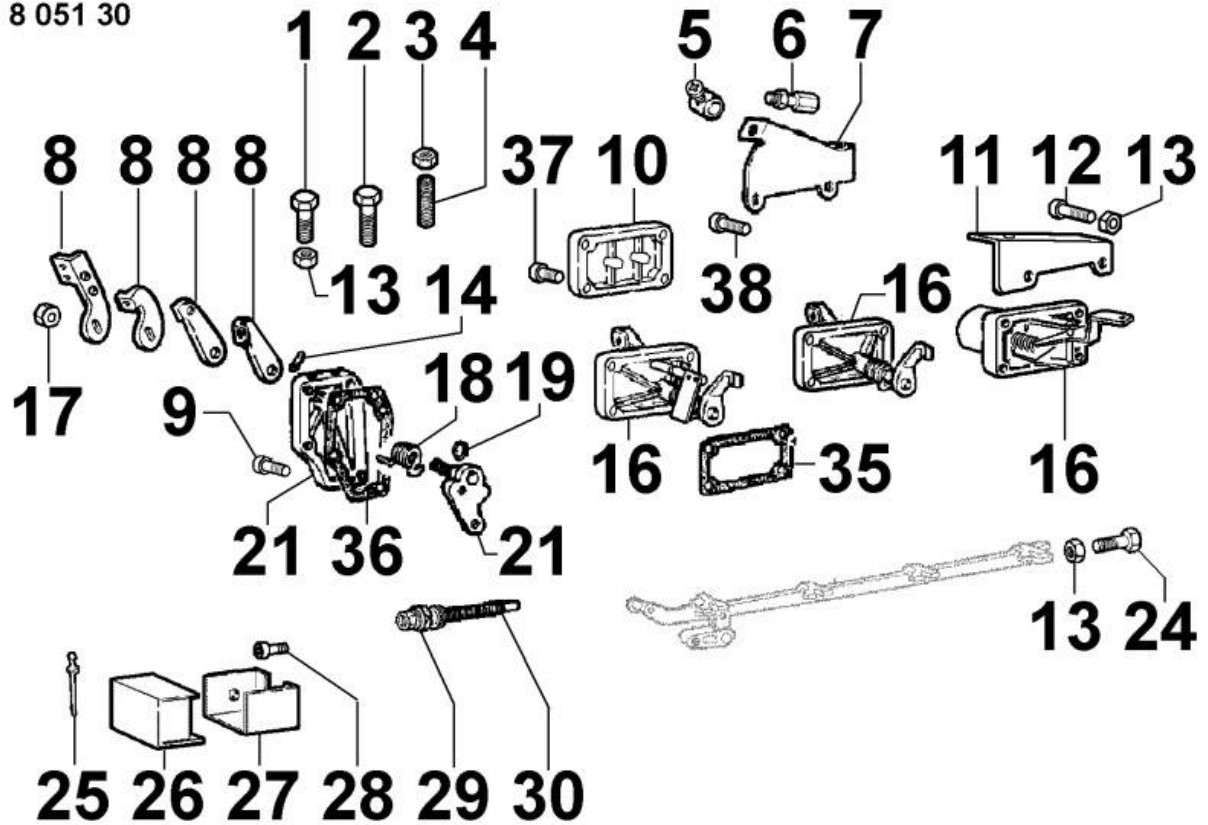

PAGURO - SPARE PARTS CATALOGUE
PAGURO 16500 - CONTROLS

8 051 30

PAGURO - SPARE PARTS CATALOGUE
PAGURO 16500 - CONTROLS

NO.	CODE:	DESCRIPTION	Q.TY
1	AD40LO1760028	BOLT	2
16	AD40LO2516177	CONTROL	1
21	AD40LO2516165	CONTROL	1
29	AD40LO3240152	HEX.NUT 'D	1
30	AD40LO2380522	CYLINDER N	1
35	AD40LO4431205	GASKET FOR STOP COMMAND COVER	1
36	AD40LO4431206	GASKET FOR COMMAND AND REGULATOR COVER	1
37	AD40LO9730009	ALLEN SCREW 6X12 Uni5931 12.9+DA	8