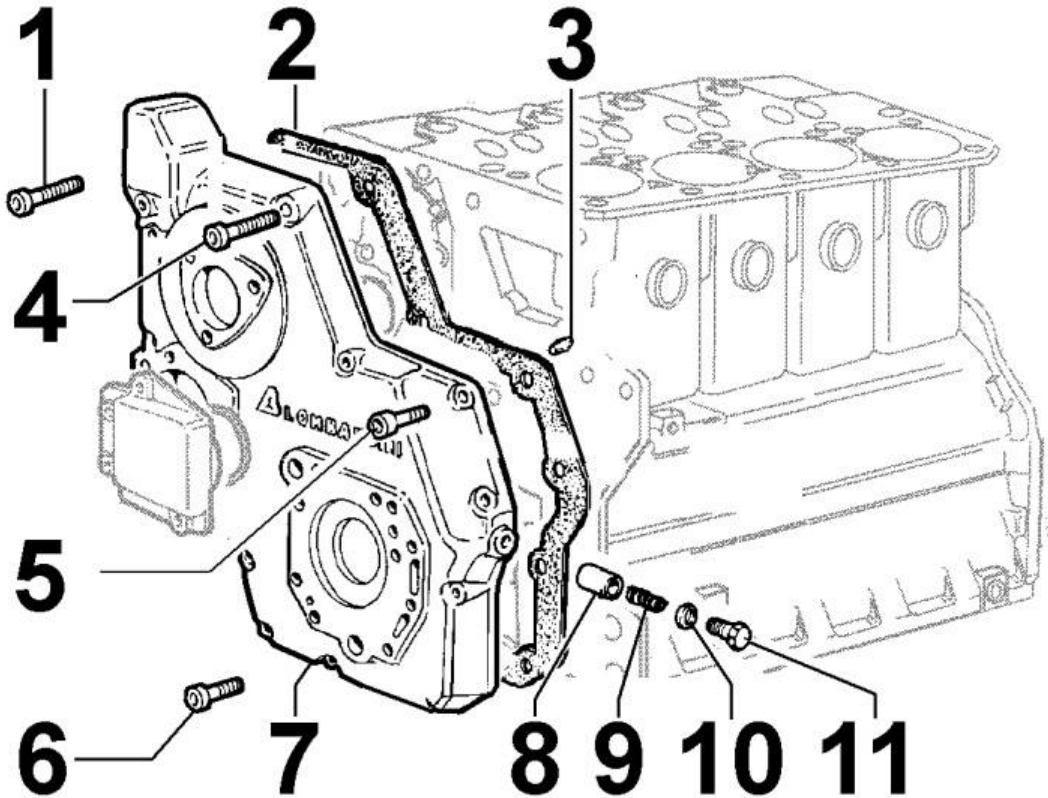

PAGURO - SPARE PARTS CATALOGUE
PAGURO 16500 - TIMING SYSTEM COVER

8 027 30

PAGURO - SPARE PARTS CATALOGUE
PAGURO 16500 - TIMING SYSTEM COVER

NO.	CODE:	DESCRIPTION	Q.TY
2	AD40LO4601205	GASKET FOR DISTRIBUTION SIDE SUPPORT	1
3	AD40LO8460055	PIN	2
4	AD40LO9732075	SCREW	2
5	AD40LO9730100	SCREW SHCS M8X25-5931 8.8	2
6	AD40LO9730031	SOC HEAD CAP SCR M8X40L 1	8
7	AD40LO6658015	COVER N =<>	1
8	AD40LO6495052	PLUNGER	1
9	AD40LO5625010	SPRING	1
10	AD40LO4670019	COPPER WASHER D22X16.2 1	1
11	AD40LO9015006	CAP	1