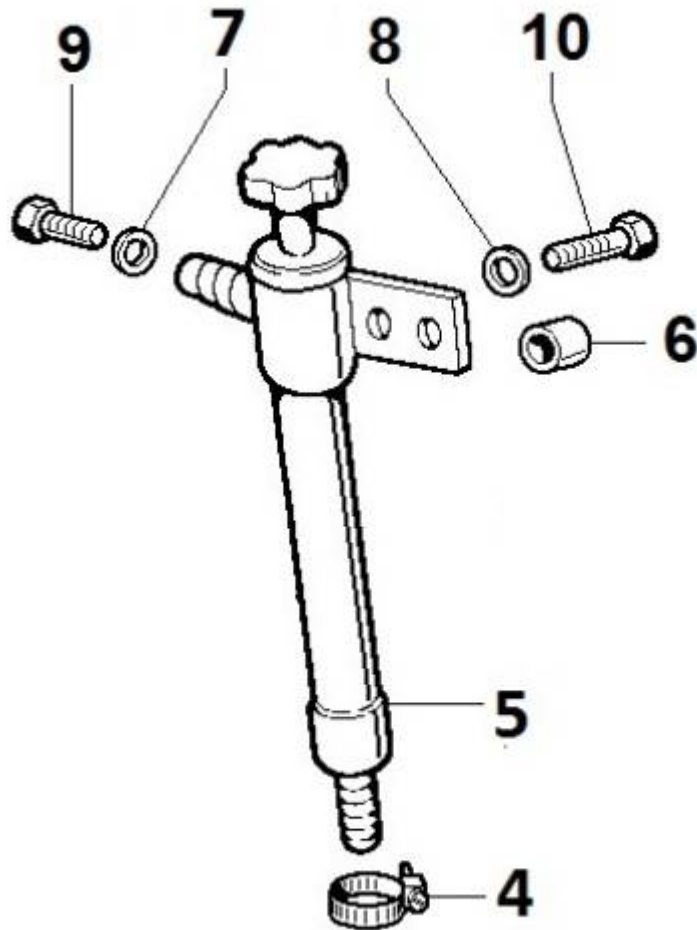

PAGURO 16500 - PUMP FOR OIL EXTRACTION

PAGURO - SPARE PARTS CATALOGUE
PAGURO 16500 - PUMP FOR OIL EXTRACTION

NO.	CODE:	DESCRIPTION	Q.TY
	AD40LO6595021	OIL EXTRACTION PUMP FOR LMG4000	1
4	AD40LO3630129	CLAMP	1
6	AD40LO3527301	SPACING	1
8	AD40LO7625211	WASHER	1
10	AD40LO1780114	SCREW	1