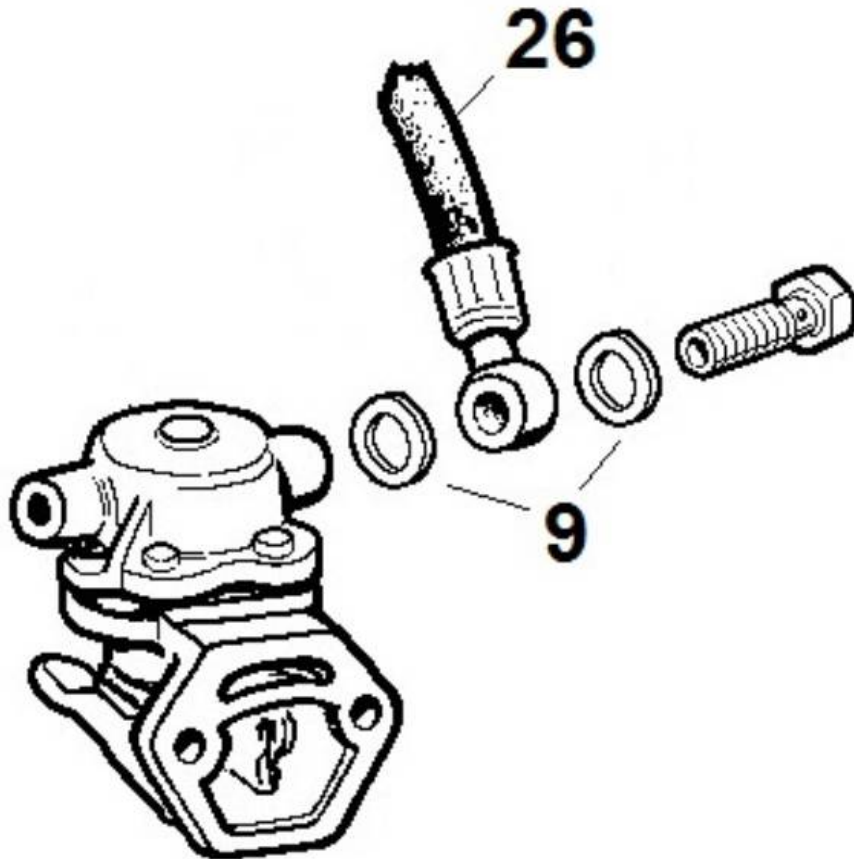

PAGURO - SPARE PARTS CATALOGUE
PAGURO 16500 - FUEL LINES

PAGURO - SPARE PARTS CATALOGUE
PAGURO 16500 - FUEL LINES

NO.	CODE:	DESCRIPTION	Q.TY
9	AD40LO4670059	COPPER WASHER D14/10.2 1.	2
26	AD40LO9375909	FUEL PIPE BETWEEN FUEL PUMP- TANK. (D9-D7)	1