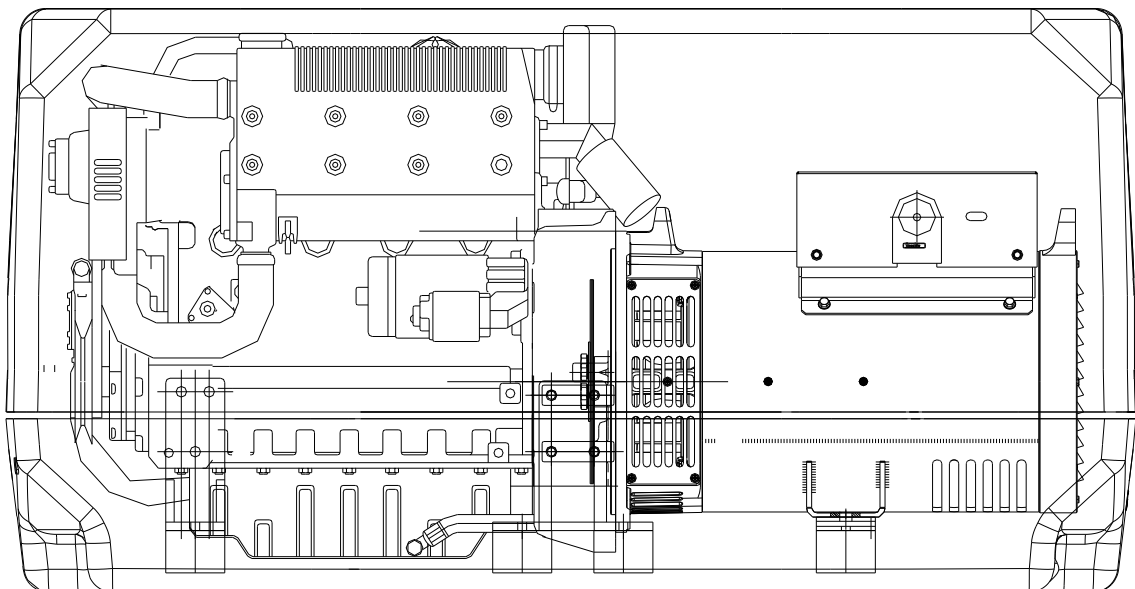

PAGURO 16500

SPARE PARTS CATALOGUE