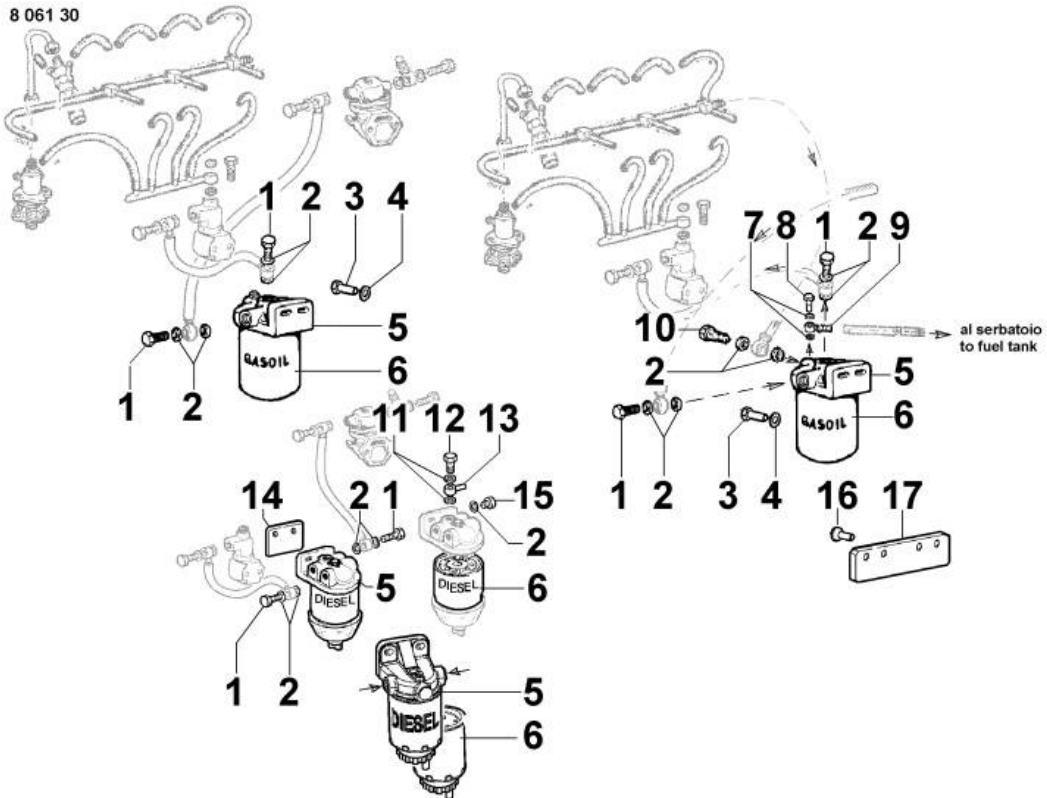

PAGURO - SPARE PARTS CATALOGUE
PAGURO 16500 - FUEL FILTER

PAGURO - SPARE PARTS CATALOGUE
PAGURO 16500 - FUEL FILTER

NO.	CODE:	DESCRIPTION	Q.TY
1	AD40LO1901032	Banjo bolt 14X1	2
2	AD40LO4670061	COPPER WASHER D19/14.2 1.5 THK	4
4	AD40LO7625020	PLAIN WASHERS 10,5X21X2	2
5	AD40LO3730082	FUEL FILTER (L.MARINE)	1