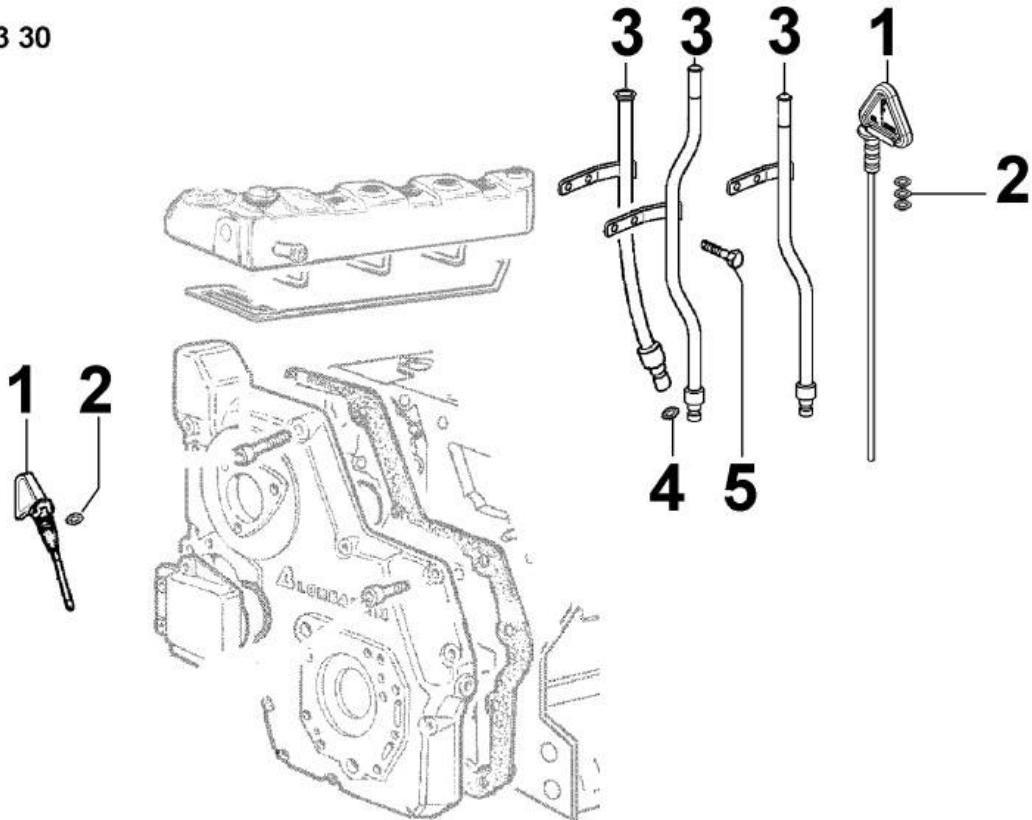

PAGURO - SPARE PARTS CATALOGUE
PAGURO 16500 - OIL DIPSTICK

8 043 30

PAGURO - SPARE PARTS CATALOGUE
PAGURO 16500 - OIL DIPSTICK

NO.	CODE:	DESCRIPTION	Q.TY
3	AD40LO9330066	TUBE (L.MARINE)	1
4	AD40LO1200001	ORING 108-RUBB. NITRIL D2000	1