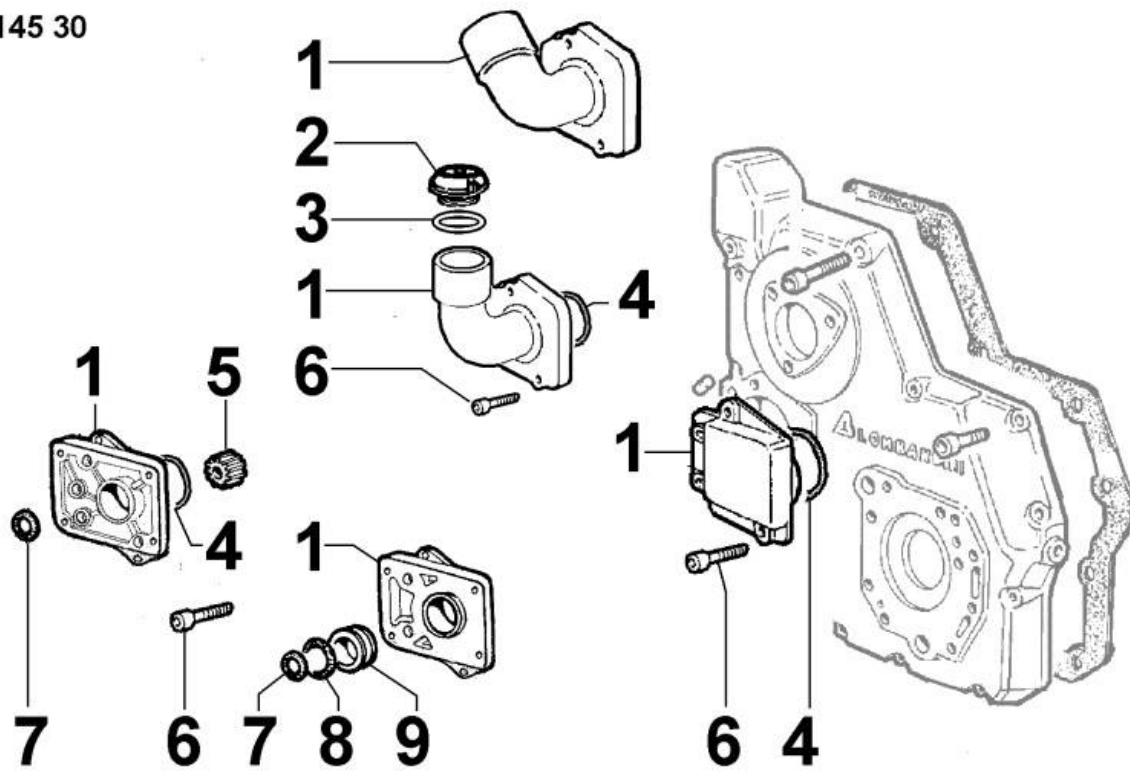

PAGURO - SPARE PARTS CATALOGUE
PAGURO 16500 - 4th PTO

8 145 30

PAGURO - SPARE PARTS CATALOGUE
PAGURO 16500 - 4th PTO

NO.	CODE:	DESCRIPTION	Q.TY
4	AD40LO1200091	ORING 3193	1
5	AD40LO5400054	COUPLING - CHD #3 PTO	1
6	AD40LO9730010	SOC HEAD CAP SCR M6X16L STEEL	4
6	AD40LO9730012	SOC HEAD CAP SCR M6X20L STEEL	4
8	AD40LO1201092	ORING	1