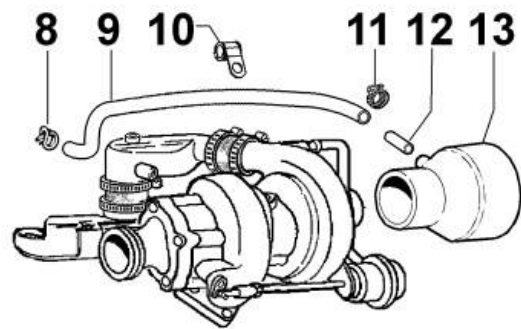

PAGURO - SPARE PARTS CATALOGUE
PAGURO 16500 - BREATHER SYSTEM

PAGURO - SPARE PARTS CATALOGUE
PAGURO 16500 - BREATHER SYSTEM

NO.	CODE:	DESCRIPTION	Q.TY
1	AD40LO5365099	HOSE	1
2	AD40LO1200225	ORING	1
3	AD40LO9485234	OIL LINE D A	1
4	AD40LO4670061	COPPER WASHER D19/14.2 1.5 THK	2
5	AD40LO1901032	Banjo bolt 14X1	1
6	AD40LO9580032	TUBE	1