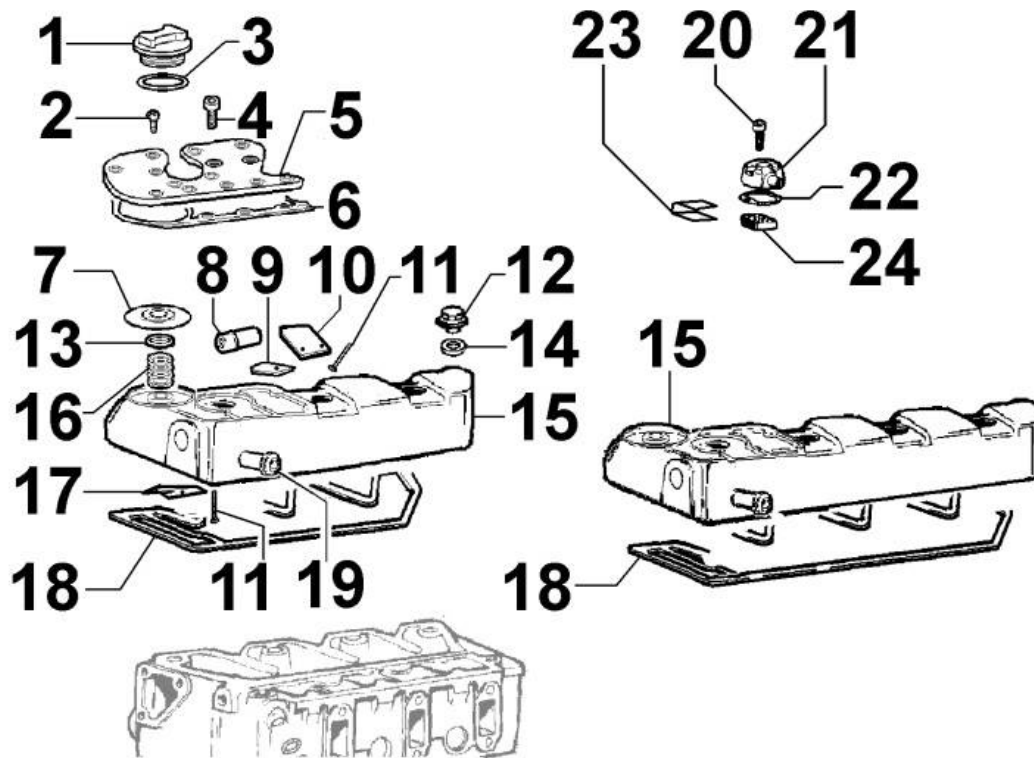

PAGURO - SPARE PARTS CATALOGUE
PAGURO 16500 - HEAD COVER

8 022 30

PAGURO - SPARE PARTS CATALOGUE
PAGURO 16500 - HEAD COVER

NO.	CODE:	DESCRIPTION	Q.TY
1	AD40LO9032079	FILLERPL.	1
2	AD40LO9820195	SCREW SELF- THREADING 3,9x13 - 6954 PhB+Zn	12
3	AD40LO1200015	ORING	1
4	AD40LO9730319	SCREW TBEI 6X12 8.8- 7380+ZNB	2
5	AD40LO2750374	COVER	1
6	AD40LO4430100	GASKET	1
7	AD40LO9693007	RUBBER SAFETY VALVE (BLACK)	1
8	AD40LO9599175	TUBE N 10	1
9	AD40LO5168062	RETAINER N 10	1
10	AD40LO3360031	DIAPHRAGM N 10	1
11	AD40LO7481077	RIVET N 10	4
12	AD40LO3300218	NUT	4
13	AD40LO7625270	LOCKING WASHER	1
14	AD40LO4400050	GASKET	4
15	AD40LO2125335	COVER D A	1
15	AD40LO2125632	ROCKER ARM COVER (L.MARINE)	1
16	AD40LO5655243	SPRING FOR SAFETY PRESSURE VALVE	1
17	AD40LO5168061	RETAINER N 10	1
18	AD40LO4400070	GASKET	1
19	AD40LO9599172	TUBE N	1