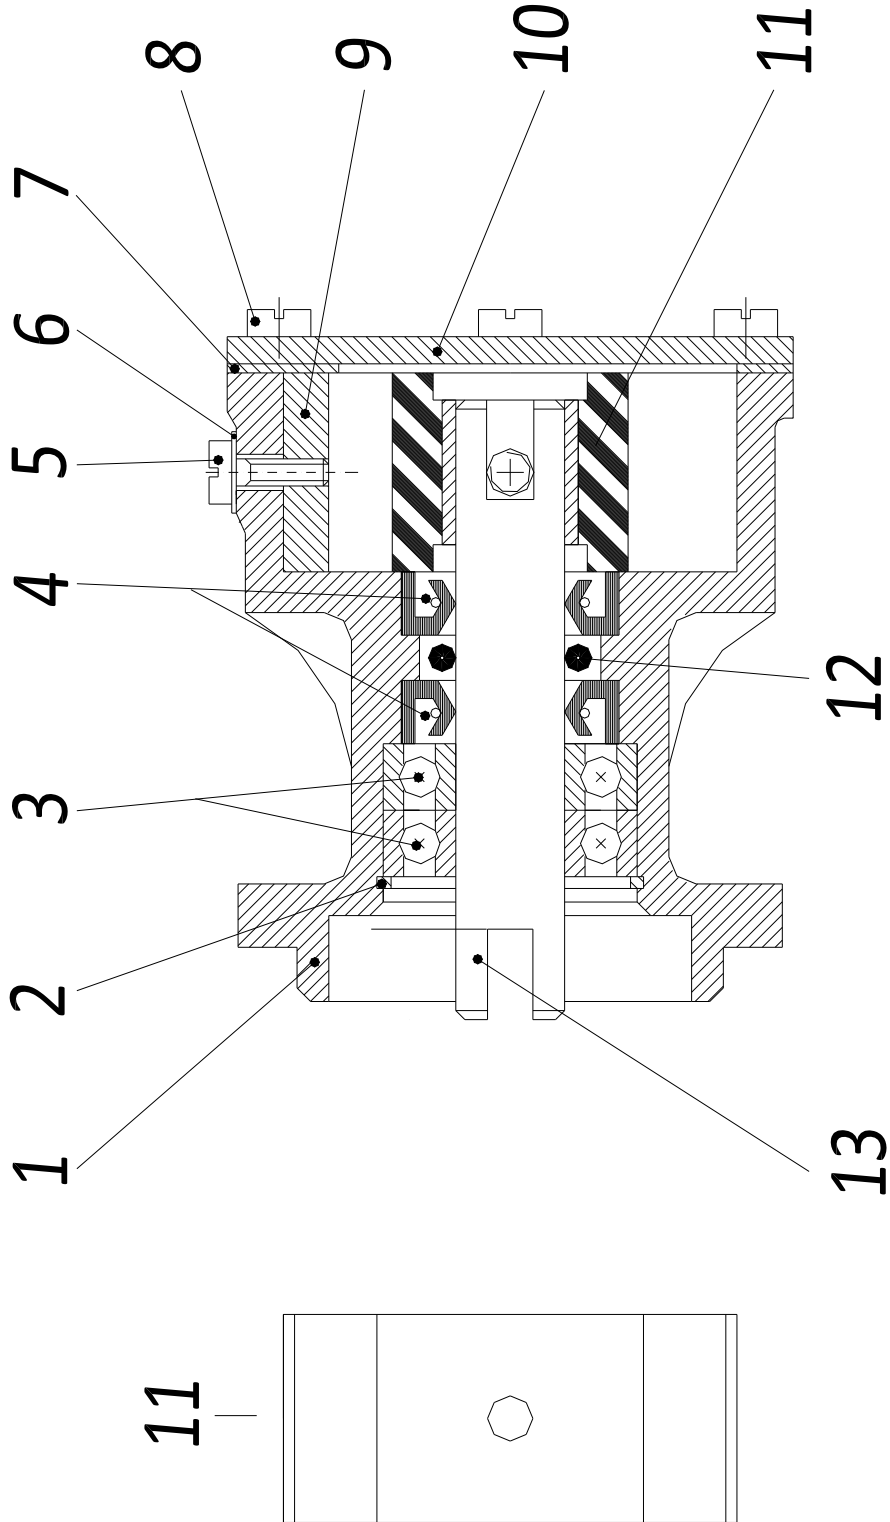

PAGURO - SPARE PARTS CATALOGUE
PAGURO 16500 - TAB.4

PAGURO - SPARE PARTS CATALOGUE
PAGURO 16500 - TAB.4

NO.	CODE:	DESCRIPTION	Q.TY
1	AD40AN4393	WATER PUMP P-LOMB	1
2	AD40AN2470	CIRCLIP 28X1.2	1
3	AD40AN2402	BALL BEARING 60012RS (12X28X8)	2
4	AD40AN3737	LIPSEAL 12x24x7	2
5	AD40AN5396	SCREW M4x8 FOR COG FIXING	1
6	ADHA0001-00	COPPER WASHER 4X8	1
7	AD40AN2521	GASKET FOR WATER PUMP COVER	1
8	AD40AN233	SCREW FOR WATER PUMP COVER	4
9	AD40AN2381	CAM PLATE FOR WATER PUMP	1
10	AD40AN2380	WATER PUMP COVER	1
11	AD40AN3823	WATER PUMP IMPELLER (Ø 12.00 10 BLADES)	1
12	AD40AN1092	O-RING 3403 DI. 10.78X2.62	1
13	AD40LO6584514	SEA WATER PUMP LOMBARDINI P16.5	1