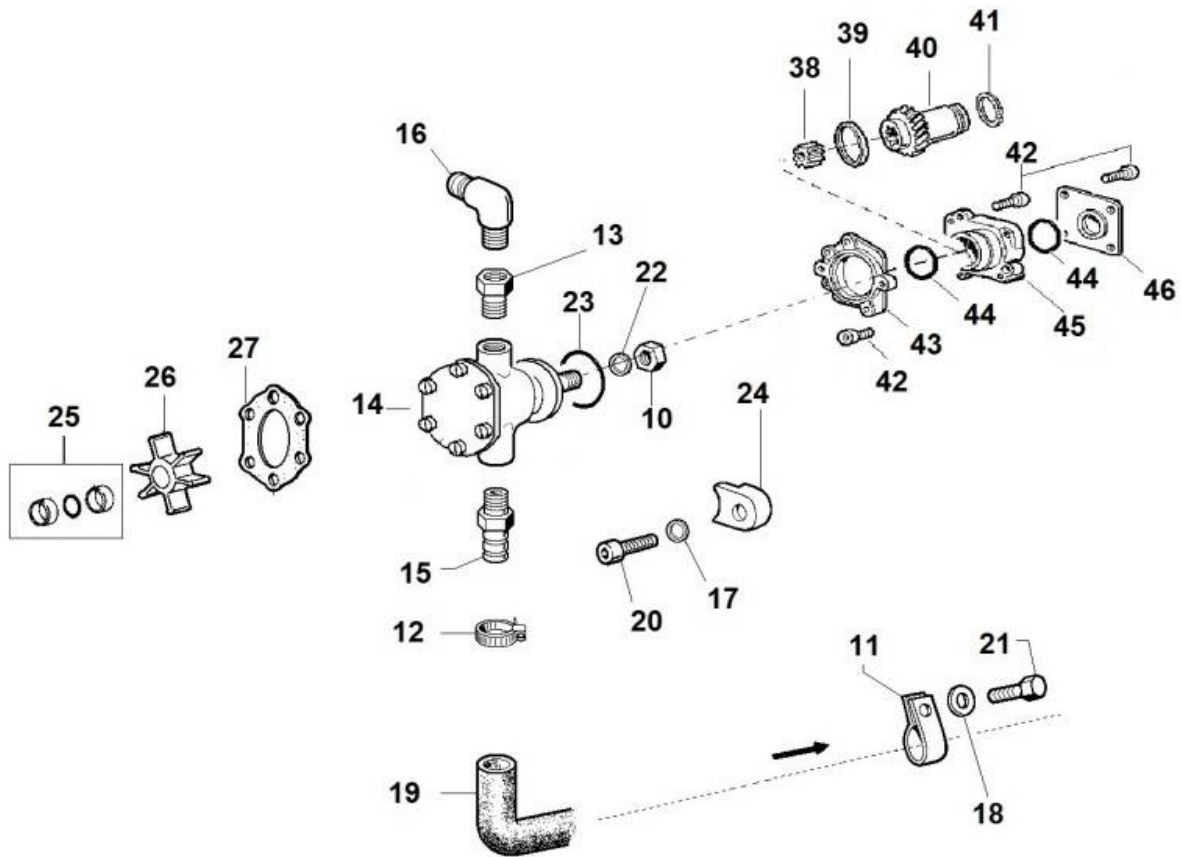

PAGURO - SPARE PARTS CATALOGUE
PAGURO 16500 - COOLANT PUMP

PAGURO - SPARE PARTS CATALOGUE
PAGURO 16500 - COOLANT PUMP

NO.	CODE:	DESCRIPTION	Q.TY
	AD40LO7625209	WASHER	2
10	AD40LO3240008	NUT M6-CI.8 type 1-ISO	1
11	AD40LO3617171	CLAMP	1
12	AD40LO3630111	CLAMP	2
13	AD40LO5953072	NIPPLE	1
14	AD40LO6584514	SEA WATER PUMP LOMBARDINI	1
15	AD40LO7330245	CONNECTOR	1
16	AD40LO7330284	CONNECTOR	1
17	AD40LO7625062	WASHER	1
18	AD40LO7625211	WASHER	1
19	AD40LO9602077	TUBE	1
20	AD40LO9730220	SCREW	2
21	AD40LO9730234	SCREW	1
22	AD40LO7565004	SPRING WASHER D11.1/6.1 1.3 TH	1
23	AD40LO1201092	ORING	1
24	AD40LO1557098	BLOCK	2
25	AD40LO8150028	ORING KIT	1
26	AD40LO4200196	IMPELLER	1
27	AD40LO4775498	GASKET	1
35	AD40LO8150033	SET OF TENUTE POMPA 2004T F7B	1
36	AD40LO4200206	IMPELLER	1
37	AD40LO4775523	GASKET	1
38	AD40LO5401206	SLEEVE (L.MARINE)	1
40	AD40LO4936121	COUPLING - #3 PTO CHD	1
42	AD40LO9730010	SOC HEAD CAP SCR M6X16L STEEL	4/4
43	AD40LO8836203	SUPPORT	1
44	AD40LO1200091	ORING 3193	1/1
45	AD40LO3810083	FLANGE, PUMP	1