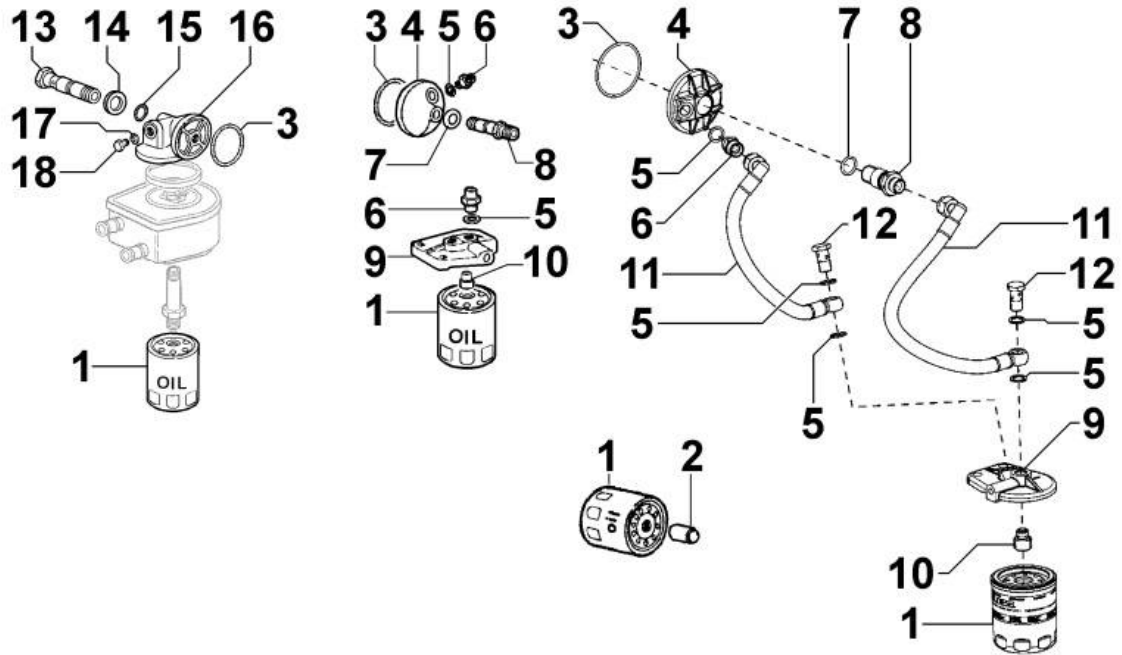

PAGURO - SPARE PARTS CATALOGUE
PAGURO 16500 - OIL FILTER

PAGURO - SPARE PARTS CATALOGUE
PAGURO 16500 - OIL FILTER

NO.	CODE:	DESCRIPTION	Q.TY
1	AD40LO2175280 (AD40LO2175104)	OIL FILTER CARTRIDGE K	1
2	AD40LO7265021	OIL FLTER CONNECTION	1