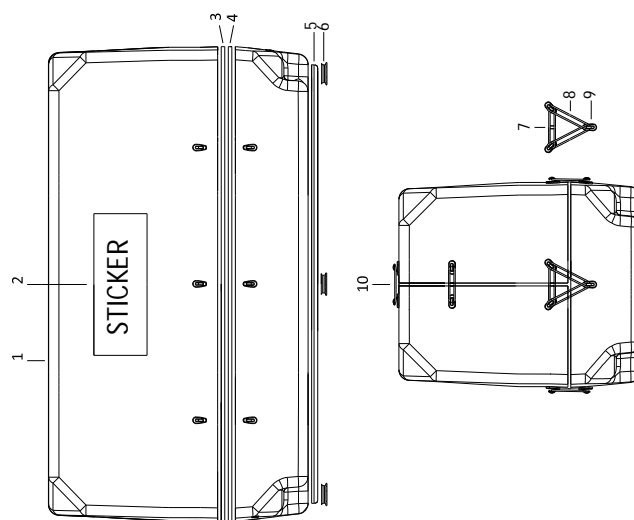

PAGURO - SPARE PARTS CATALOGUE
PAGURO 16500 - TAB.5

PAGURO - SPARE PARTS CATALOGUE
PAGURO 16500 - TAB.5

NO.	CODE:	DESCRIPTION	Q.TY
1	AC10CT0002	CAPSULE P16.5	1
2	AD38AD0032	CAPSULE ADHESIVE WAVE P16.5 SCA	1
2	AD38AD0033	CAPSULE ADHESIVE WAVE P16.5 ASP	1
3	AD18MT0004	MOUSSE 14X8	1
4	AD19GI0001	COVER PLATES 20/60	1
5	AD12ST0134-00	EXTERNAL FRAME P16.5	1
6	AD11FI0007	EXTERNAL SHOCK ABSORBER	6
7	AD21BL0001	CLOSING RUBBER STRIP LID	7
8	AD21BL0002	CLOSING RUBBER STRIP BOT	10
9	AD23TR0001	HOOK FOR CAPSULE	28
10	AD18MT0004	MOUSSE 14X8	1
11	AC12MT0027-00	INSULATION FOAM CAPSULE P16.5 LID	1
12	AD12MT0028-00	INSULATION FOAM CAPSULE P16.5 BOT	1