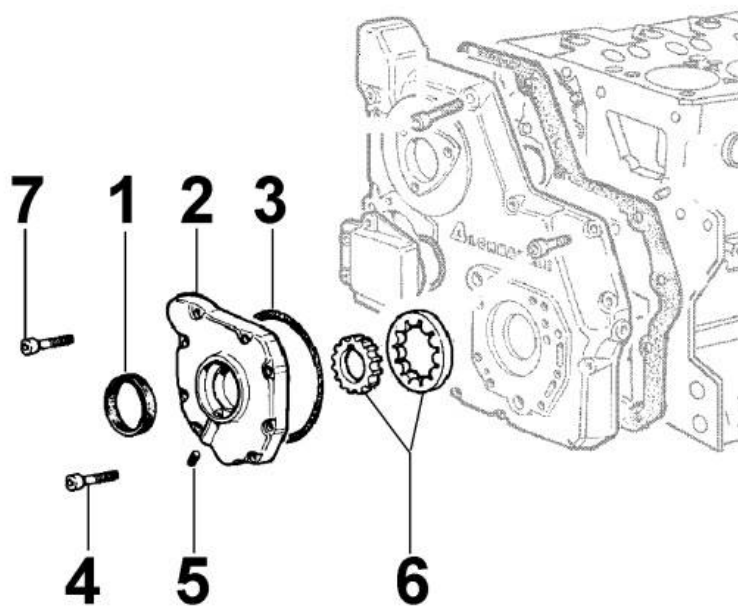

PAGURO - SPARE PARTS CATALOGUE
PAGURO 16500 - OIL PUMP

8 040 30

PAGURO - SPARE PARTS CATALOGUE
PAGURO 16500 - OIL PUMP

NO.	CODE:	DESCRIPTION	Q.TY
1	AD40LO1213348	SEAL RING	1
2	AD40LO2650057	COVER	1
3	AD40LO4431149	GASKET	1
4	AD40LO9730012	SOC HEAD CAP SCR M6X20L STEEL	7
6	AD40LO7750163	ROTOR	1
7	AD40LO9730416	SOCKET HEAD SCREW M6X20 WITH DRYLOC	2