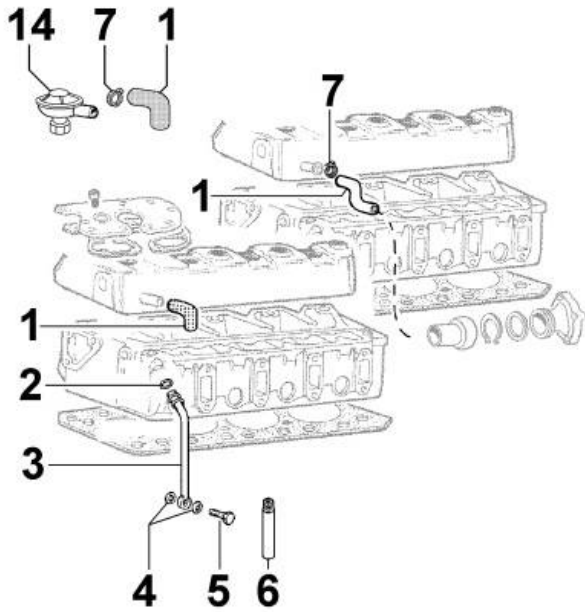

PAGURO - SPARE PARTS CATALOGUE
PAGURO 16500 - BREATHER SYSTEM

PAGURO - SPARE PARTS CATALOGUE
PAGURO 16500 - BREATHER SYSTEM

NO.	CODE:	DESCRIPTION	Q.TY
1	AD40LO5365099	HOSE	1
2	AD40LO1200225	ORING	1
3	AD40LO9485234	OIL LINE D A	1
4	AD40LO4670061	COPPER WASHER D19/14.2 1.5 THK	2
5	AD40LO1901032	Banjo bolt 14X1	1
6	AD40LO9580032	TUBE	1