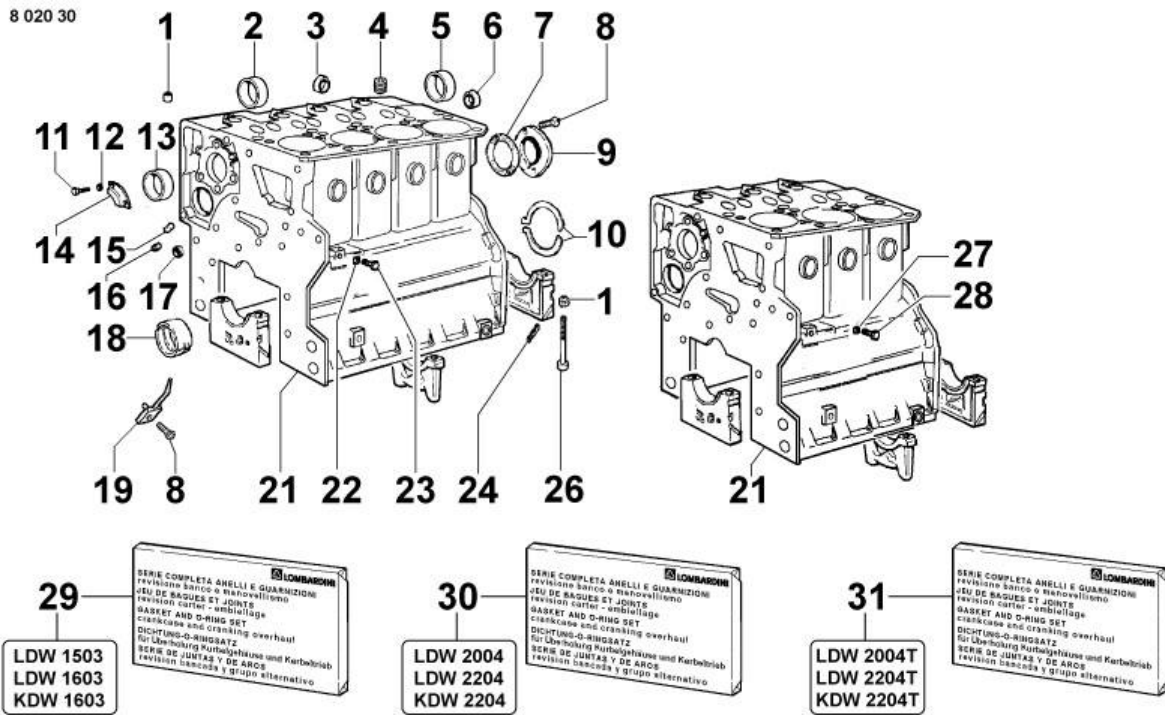

PAGURO - SPARE PARTS CATALOGUE
PAGURO 16500 - CRANKCASE

PAGURO - SPARE PARTS CATALOGUE
PAGURO 16500 - CRANKCASE

NO.	CODE:	DESCRIPTION	Q.TY
1	AD40LO1970141	SLEEVE	10/12
2	AD40LO1580148	BUSHING	1
3	AD40LO8990022	PLUG D.30	4
4	AD40LO9765140	SCREW D 10	1
5	AD40LO1580167	BUSHING	1
6	AD40LO8990054	PLUG	1
7	AD40LO4431207	GASKET FOR CLOSING CAMSHAFT	1
8	AD40LO9800061	CAPSCREW	2
9	AD40LO2615047	HOLE COVER D	1
10	AD40LO1257167	THRUST BEARING	2
10	AD40LO1257168	THRUST BEARING +.1	2
10	AD40LO1257169	THRUST B. +0,2 SV CR	2
11	AD40LO1770002	HEX.HEAD.SCR.M8X16 -5739-	2
12	AD40LO7565007	SPRING WASHER D14.2/8.2	2
13	AD40LO1580147	BUSHING	1
14	AD40LO6275120	PLATE D	1
15	AD40LO9765111	TAPER PLUG 'D C10	1
16	AD40LO8965097	CAP M14x1,5	1
17	AD40LO9080140	CAP M 12	1
18	AD40LO1611205	BEAR.STAND.	4/5
18	AD40LO1611206	BEAR.-0.25	4/5
18	AD40LO1611207	BEAR.-0.50	4/5
21	AD40LO1511381	CRANKCASE LDW2204	1
22	AD40LO4670061	COPPER WASHER D19/14.2 1.5 THK	1
23	AD40LO9040012	OIL DRAIN PLUG M14	1
24	AD40LO4400054	BEARING CUP RUBBER SEAL	4
26	AD40LO1862150	BOLT	10
29	AD40LO8205115	SET	1
30	AD40LO8205118	SET	1
31	AD40LO8205121	SET	1