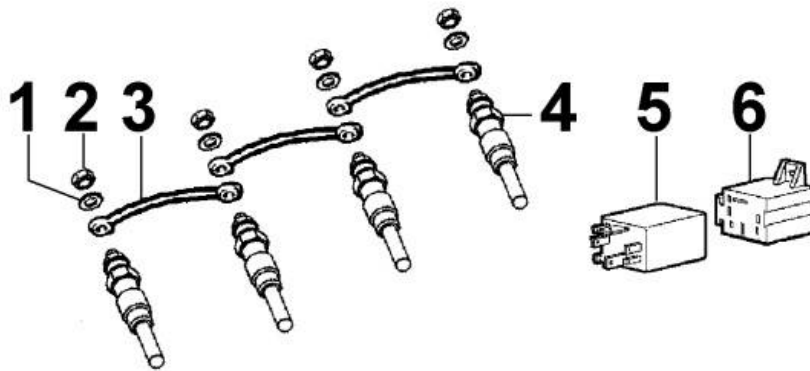

PAGURO - SPARE PARTS CATALOGUE
PAGURO 16500 - GLOW PLUGS / CONTROL UNIT

8 106 30

PAGURO - SPARE PARTS CATALOGUE
PAGURO 16500 - GLOW PLUGS / CONTROL UNIT

NO.	CODE:	DESCRIPTION	Q.TY
3	AD40LO2185548	CONNECTION CABLE	3
4	AD40LO2100111	GLOW PLUG	4