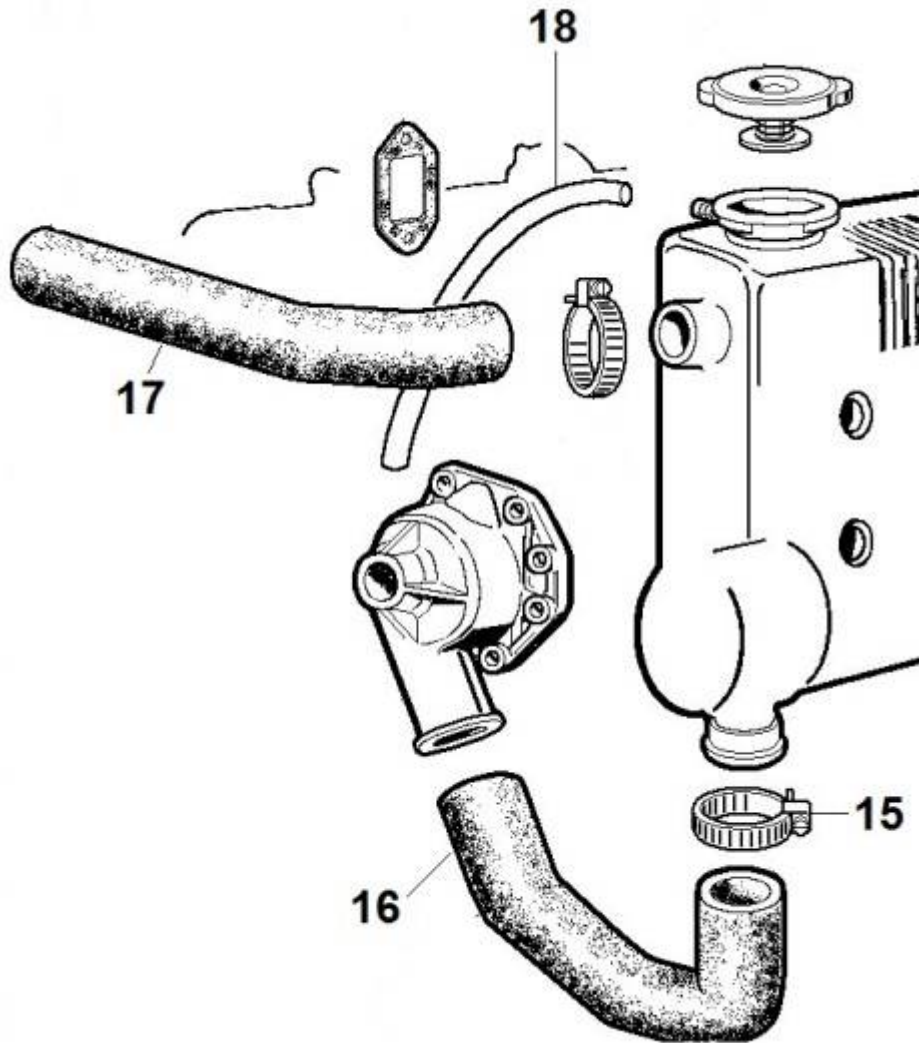

PAGURO - SPARE PARTS CATALOGUE
PAGURO 16500 - HOSES FOR WATER COOLER

PAGURO - SPARE PARTS CATALOGUE
PAGURO 16500 - HOSES FOR WATER COOLER

NO.	CODE:	DESCRIPTION	Q.TY
15	AD40LO3630128	CLAMP INOX 30-45	4
16	AD40LO9340018	TUBE	1
17	AD40LO9602105	TUBE	1
18	AD40LO9580045	TUBE	1