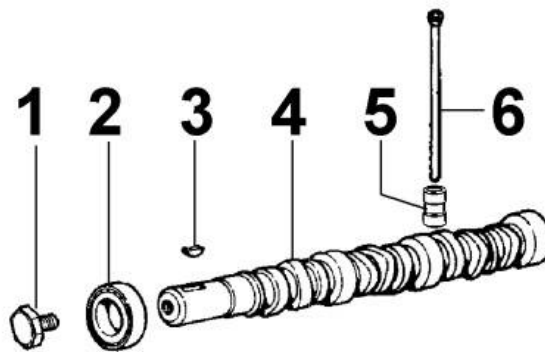

PAGURO - SPARE PARTS CATALOGUE
PAGURO 16500 - CAMSHAFT

8 035 30

PAGURO - SPARE PARTS CATALOGUE
PAGURO 16500 - CAMSHAFT

NO.	CODE:	DESCRIPTION	Q.TY
1	AD40LO1780104	BOLT	1
2	AD40LO3001065	BEARING	1
3	AD40LO2280044	KEY	1
4	AD40LO1010127	CAMSHAFT	1
5	AD40LO7215111	TAPPET	8
6	AD40LO1410139	PUSHROD	8