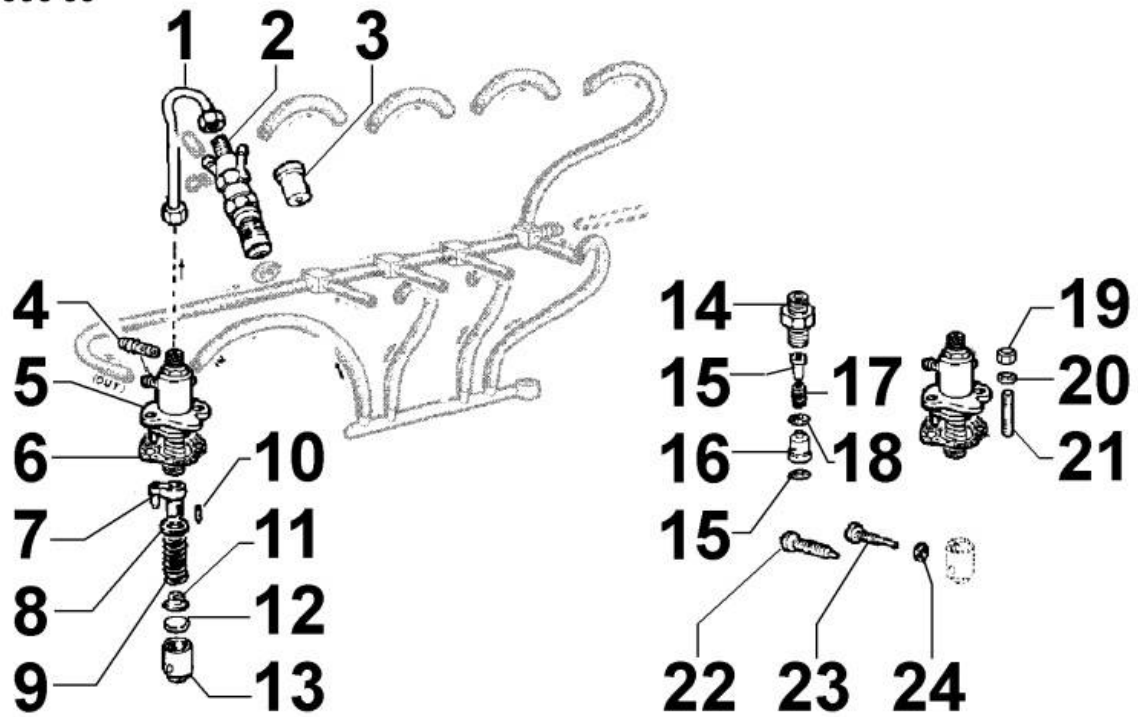

PAGURO - SPARE PARTS CATALOGUE
PAGURO 16500 - INJECTION SYSTEM

8 030 30

PAGURO - SPARE PARTS CATALOGUE
PAGURO 16500 - INJECTION SYSTEM

NO.	CODE:	DESCRIPTION	Q.TY
1	AD40LO9375739	FUEL TUBE	4
2	AD40LO5010051	HOLDER	4
3	AD40LO6531468	NOZZLE	1
4	AD40LO7260042	UNION	1
5	AD40LO6590376	INJ.PUMP	4
6	AD40LO4580230	GASKET FOR INJECTION PUMP CHD	4
7	AD40LO5401197	REGULATION PIPE FOR INJ. PUMP	1
8	KDISC. (AD40LO6410107)		1
9	KDISC. (AD40LO5755080)		1
10	AD40LO8430086	ELASTIC PIN 2x8 CODE 10494	2
11	AD40LO6400059	RETAINER	1
12	AD40LO6000113	SHIM 4.0MM	0
12	AD40LO6000114	SHIM 4.1MM	1
12	AD40LO6000115	SHIM 4.2MM	2
12	AD40LO6000116	SHIM 4.3MM	1
12	AD40LO6000117	SHIM 4.4MM	0
12	AD40LO6000118	SHIM 4.5MM	0
12	AD40LO6000119	SHIM 4.6MM	0
12	AD40LO6000120	SHIM 4.7MM	0
12	AD40LO6000121	SHIM 4.8MM	0
13	AD40LO7215140	TAPPET	4
14	KDISC. (AD40LO7265016)		1
15	AD40LO7470018	FILLER	1
16	AD40LO9672092 (AD40LO9672115)	DELI.VALVE	1
17	AD40LO5755122	SPRING	1
18	AD40LO4760036	GASKET	2
19	AD40LO3240163	HEX FLANG HEAD NUT M8 RM	8
20	AD40LO5715089	WASHER	8
21	AD40LO6780005	STUD	8
23	AD40LO9730256	SCREW	3
24	AD40LO4670001	COPPER WASHER D10/6.2 1THK	3