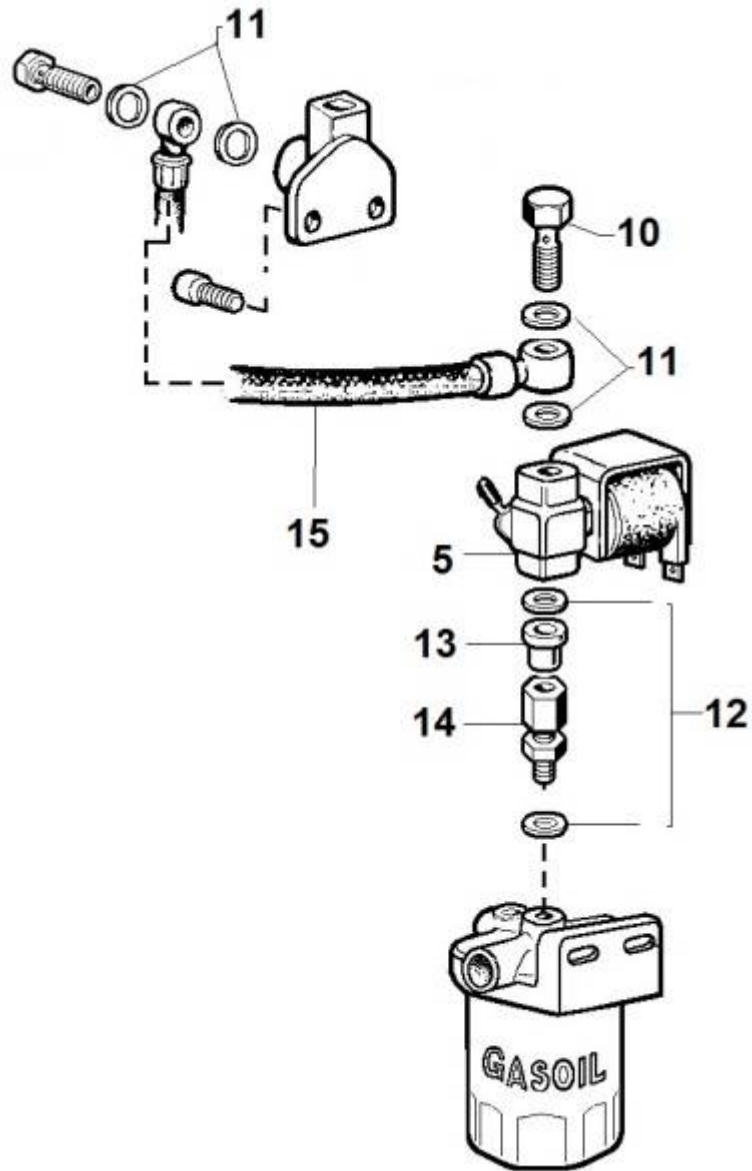

PAGURO - SPARE PARTS CATALOGUE  
 PAGURO 16500 - TAB.4

**PAGURO - SPARE PARTS CATALOGUE**  
**PAGURO 16500 - TAB.4**

<b>NO.</b>	<b>CODE:</b>	<b>DESCRIPTION</b>	<b>Q.TY</b>
1	AD40AN4393	WATER PUMP P-LOMB	1
2	AD40AN2470	CIRCLIP 28X1.2	1
3	AD40AN2402	BALL BEARING 60012RS (12X28X8)	2
4	AD40AN3737	LIPSEAL 12x24x7	2
5	AD40AN5396	SCREW M4x8 FOR COG FIXING	1
6	ADHA0001-00	COPPER WASHER 4X8	1
7	AD40AN2521	GASKET FOR WATER PUMP COVER	1
8	AD40AN233	SCREW FOR WATER PUMP COVER	4
9	AD40AN2381	CAM PLATE FOR WATER PUMP	1
10	AD40AN2380	WATER PUMP COVER	1
11	AD40AN3823	WATER PUMP IMPELLER (Ø 12.00 10 BLADES)	1
12	AD40AN1092	O-RING 3403 DI. 10.78X2.62	1
13	AD40LO6584514	SEA WATER PUMP LOMBARDINI P16.5	1

PAGURO - SPARE PARTS CATALOGUE  
PAGURO 16500 -ELECTROVALVE

PAGURO - SPARE PARTS CATALOGUE  
**PAGURO 16500 -ELECTROVALVE**

NO.	CODE:	DESCRIPTION	Q.TY
	AD40LO4670059	COPPER WASHER D14/10.2 1.	5
	KDISC. (AD40LO7270140)		2
	AD40LO9375918	TUBE (L.MARINE)	1
5	AD40LO3587197	SOLENOID VALVE WITH MANUAL RESET DEVICE	1
10	AD40LO1901115	BOLT	1
12	AD40LO4670061	COPPER WASHER D19/14.2 1.5 THK	1
13	AD40LO7330314	UNION FOR EL.STOP	1
14	AD40LO7330315	JOINT	1