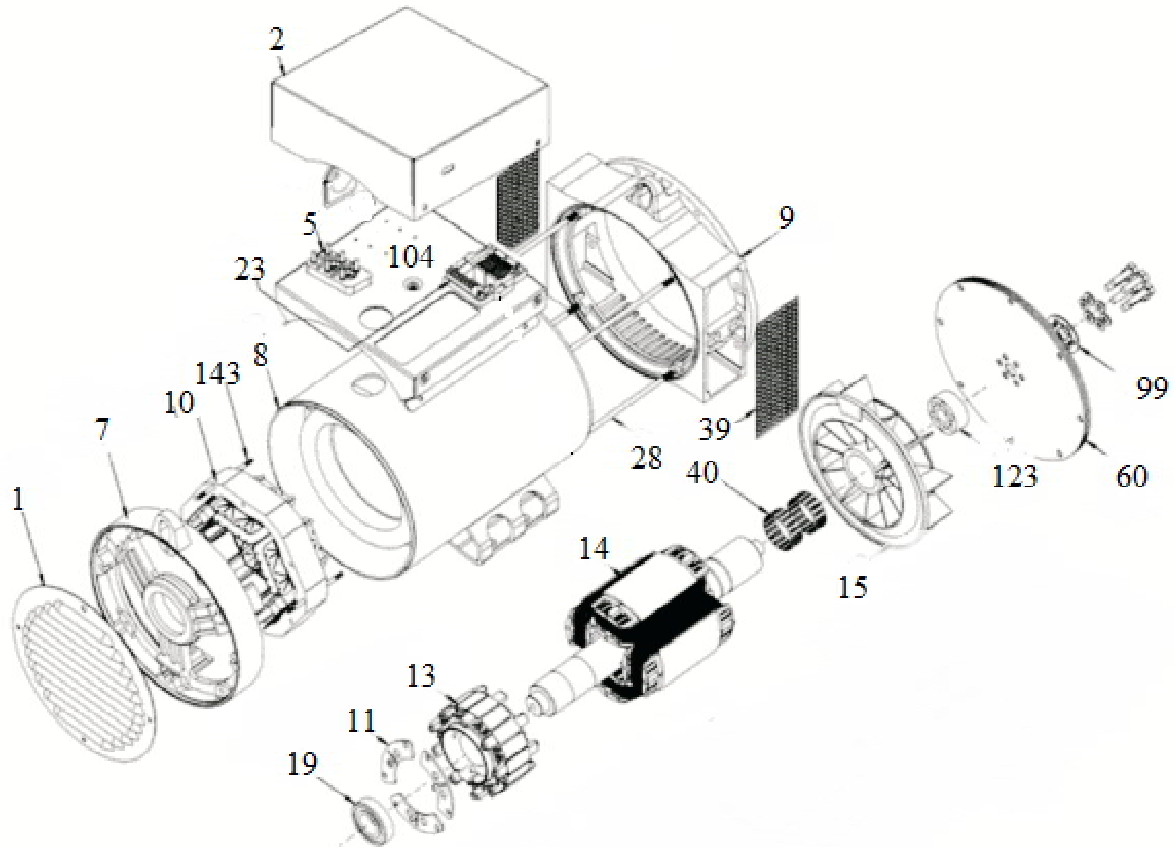

# SPARE PARTS CATALOGUE

PAGURO - SPARE PARTS CATALOGUE  
**PAGURO 16500 - TAB.1**

**PAGURO - SPARE PARTS CATALOGUE**  
**PAGURO 16500 - TAB.1**

<b>NO.</b>	<b>CODE:</b>	<b>DESCRIPTION</b>	<b>Q.TY</b>
1	AD12ST0130-01	DISTRIBUTION BRACKET P16.5	1
2	AD12ST0131-01	BELL BRACKET ASP SIDE P16.5	1
3	AD12ST0133-00	BELL BRACKET SCA SIDE P16.5	1
4	AD12ST0132-00	ALTERNATOR BOT BRACKET P16.5	1
5	AD11FI0001-01	INTERNAL SHOCK ABSORBER	8
7	AD01LO0008-00	ENGINE LDW2204MG 1500RPM	1
8	AD10NA0011-00	EXHAUST MANIFOLD P16.5	1
9	AD23SS0003	SWITCH, TEMPERATURE EXHAUST SINGLE	1
10	AD02ZA0002	ALTERNATOR P16.5	1

PAGURO - SPARE PARTS CATALOGUE  
PAGURO 16500 - TAB.2

**PAGURO - SPARE PARTS CATALOGUE**  
**PAGURO 16500 - TAB.2**

<b>NO.</b>	<b>DESCRIPTION</b>
1	GRID
2	TERMINAL BOX LID
5	TERMINAL BOARD
7	REAR COVER
8	FRAME AND STATOR
9	DRIVE END BRACKET MD35 SAE4
10	EXCITING STATOR
11	ROTATING DIODE BRIDGE
13	EXCITING ARMATURE
14	ROTOR ASSY ATEB 28/4
15	FAN
19	REAR BEARING
23	ELECTRONIC REGULATOR, AVR
28	COVER STAY BOLT
39	PROTECTION SCREEN
40	FIXING RING
60	DISC PLATES SAE 7 1/2
99	DISC BLOCKING RING
104	COMPONENT-CARRYING PANEL
123	RING SPACER
143	EXCITER STAY BOLT