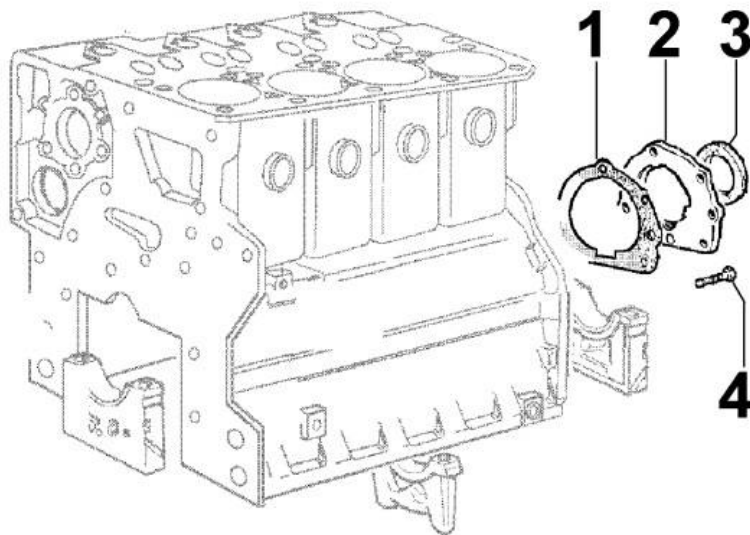

PAGURO - SPARE PARTS CATALOGUE
PAGURO 16500 - FLYWHEEL SIDE SUPPORT

8 023 30

PAGURO - SPARE PARTS CATALOGUE
PAGURO 16500 - FLYWHEEL SIDE SUPPORT

NO.	CODE:	DESCRIPTION	Q.TY
1	AD40LO4501160	GASKET FOR OIL SEALS FLYWEEL SIDE	1
2	AD40LO3790080	FLANGE	1
3	AD40LO1213349	SEAL RING	1
4	AD40LO9730012	SOC HEAD CAP SCR M6X20L STEEL	8