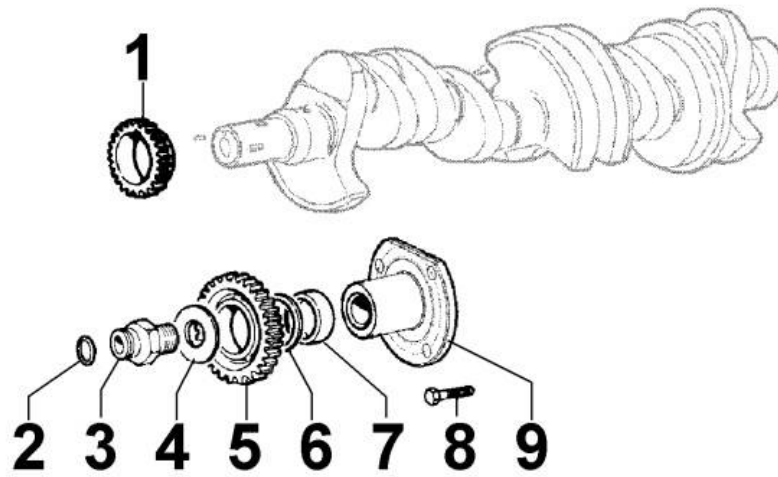

PAGURO - SPARE PARTS CATALOGUE
PAGURO 16500 - TIMING SYSTEM

8 038 30

PAGURO - SPARE PARTS CATALOGUE
PAGURO 16500 - TIMING SYSTEM

NO.	CODE:	DESCRIPTION	Q.TY
1	AD40LO4936167	GEAR	1
2	AD40LO1200219	ORING	1
3	AD40LO9820138	SCREW	1
4	AD40LO1257156	THRUST BEARING	1
5	AD40LO4936165	GEAR	1
6	AD40LO1257157	THRUST BEARING	1
8	AD40LO9732074	SOC HEAD SCR M8X20L UNI5931 ST	4
9	AD40LO6130099	GEAR SHAFT	1