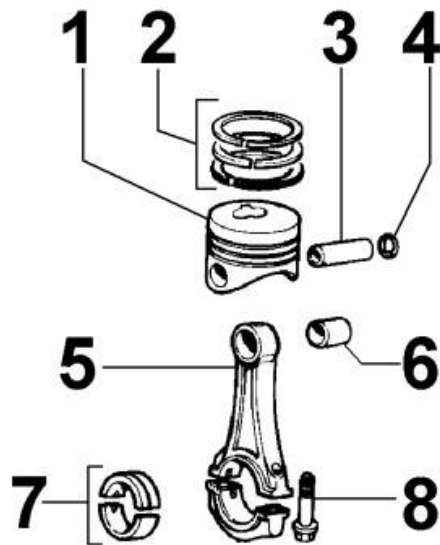

PAGURO - SPARE PARTS CATALOGUE
PAGURO 16500 - PISTON / CONNECTING ROD

8 011 30

PAGURO - SPARE PARTS CATALOGUE
PAGURO 16500 - PISTON / CONNECTING ROD

NO.	CODE:	DESCRIPTION	Q.TY
1	AD40LO6501766	PISTON STD.	4
1	AD40LO6501767	PISTON +0.5	4
1	AD40LO6501768	PISTON +1	4
2	AD40LO8211224	RINGS STAND	4
2	AD40LO8211225	RINGS +0.5	4
2	AD40LO8211226	RING SET +1.00	4
3	AD40LO8480085	PIN	4
4	AD40LO1175059	SNAP RING	8
5	AD40LO1526180	CONNECTING ROD	4
6	AD40LO1630021	S.ENDBRNG	1
7	AD40LO1640040	BEARING STD	3/4
7	AD40LO1640052	BEAR.-0.25	3/4
7	AD40LO1640053	BEAR.-0.50	3/4
8	AD40LO1780135	BOLT 'F IC10	6/8