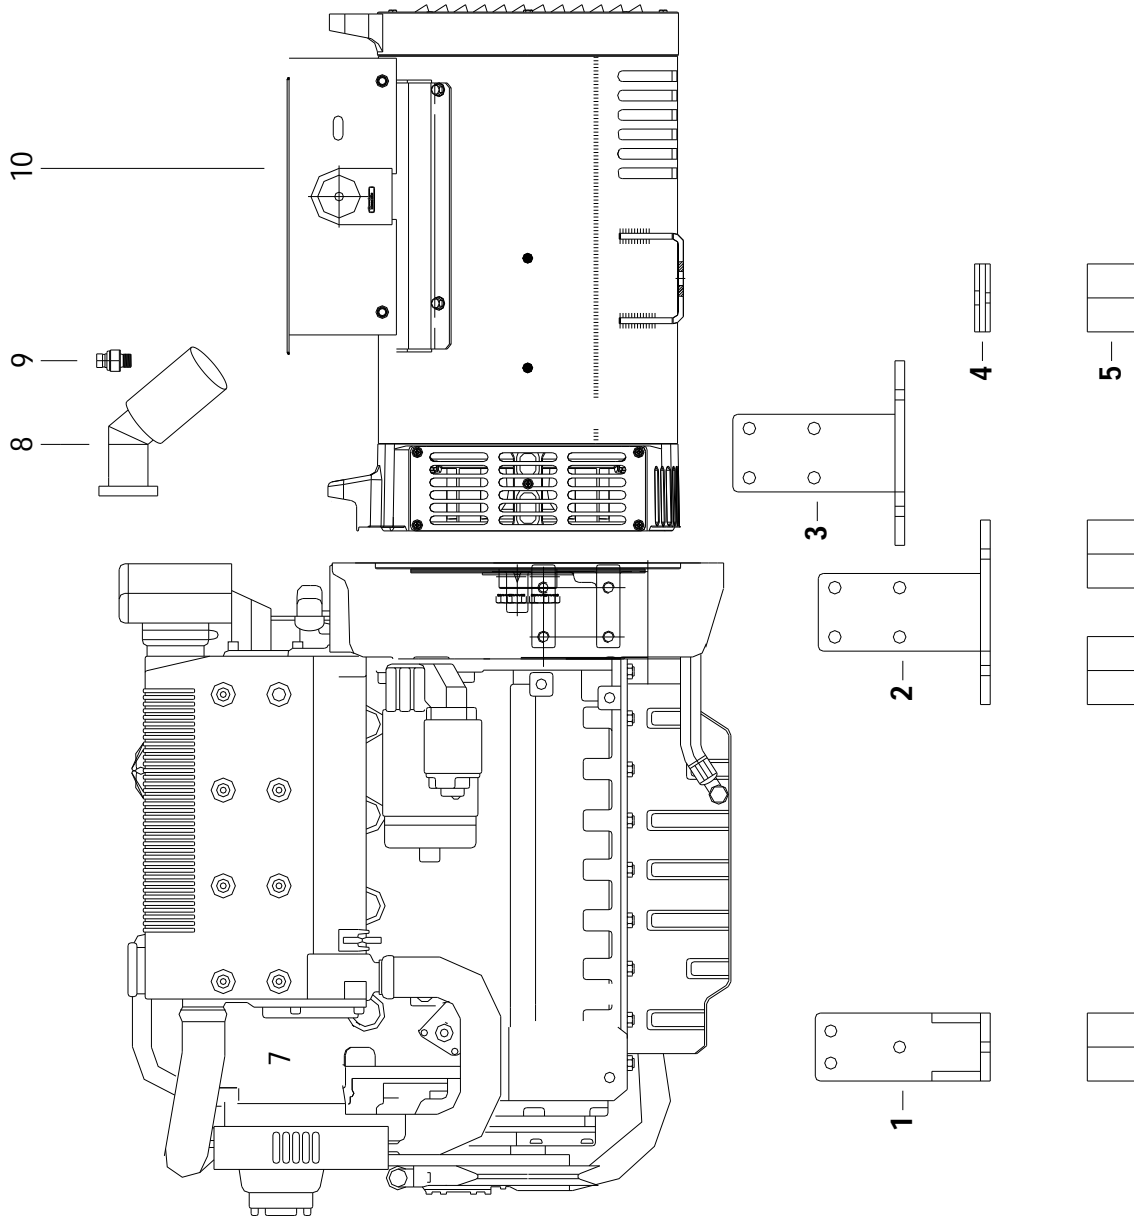

# SPARE PARTS CATALOGUE

PAGURO - SPARE PARTS CATALOGUE  
**PAGURO 16500 - TAB.1**

**PAGURO - SPARE PARTS CATALOGUE**  
**PAGURO 16500 - TAB.1**

<b>NO.</b>	<b>CODE:</b>	<b>DESCRIPTION</b>	<b>Q.TY</b>
1	AD12ST0130-01	DISTRIBUTION BRACKET P16.5	1
2	AD12ST0131-01	BELL BRACKET ASP SIDE P16.5	1
3	AD12ST0133-00	BELL BRACKET SCA SIDE P16.5	1
4	AD12ST0132-00	ALTERNATOR BOT BRACKET P16.5	1
5	AD11FI0001-01	INTERNAL SHOCK ABSORBER	8
7	AD01LO0008-00	ENGINE LDW2204MG 1500RPM	1
8	AD10NA0011-00	EXHAUST MANIFOLD P16.5	1
9	AD23SS0003	SWITCH, TEMPERATURE EXHAUST SINGLE	1
10	AD02ZA0002	ALTERNATOR P16.5	1

PAGURO - SPARE PARTS CATALOGUE  
PAGURO 16500 - TAB.2

**PAGURO - SPARE PARTS CATALOGUE**  
**PAGURO 16500 - TAB.2**

<b>NO.</b>	<b>DESCRIPTION</b>
1	GRID
2	TERMINAL BOX LID
5	TERMINAL BOARD
7	REAR COVER
8	FRAME AND STATOR
9	DRIVE END BRACKET MD35 SAE4
10	EXCITING STATOR
11	ROTATING DIODE BRIDGE
13	EXCITING ARMATURE
14	ROTOR ASSY ATEB 28/4
15	FAN
19	REAR BEARING
23	ELECTRONIC REGULATOR, AVR
28	COVER STAY BOLT
39	PROTECTION SCREEN
40	FIXING RING
60	DISC PLATES SAE 7 1/2
99	DISC BLOCKING RING
104	COMPONENT-CARRYING PANEL
123	RING SPACER
143	EXCITER STAY BOLT