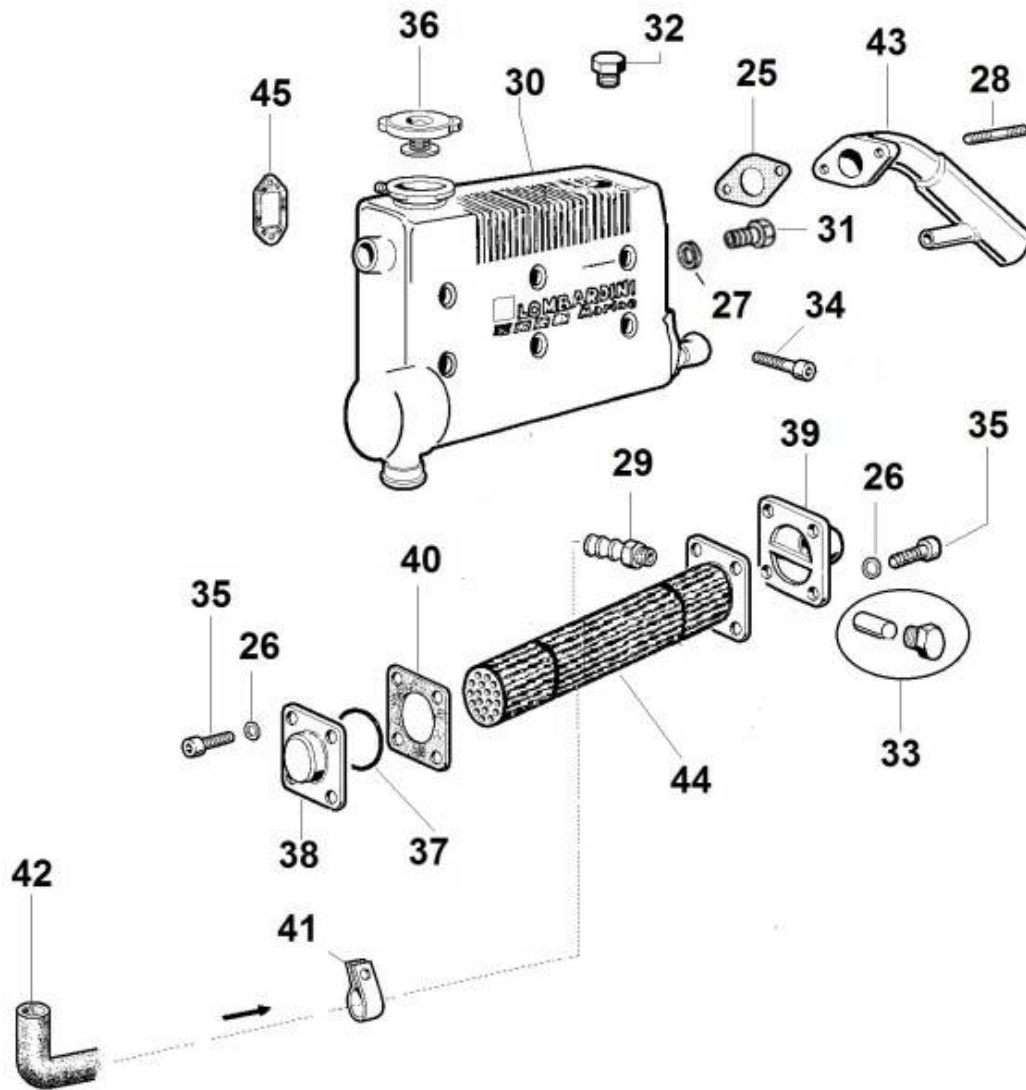

PAGURO - SPARE PARTS CATALOGUE
PAGURO 16500 - COOLANT RADIATOR

PAGURO - SPARE PARTS CATALOGUE
PAGURO 16500 - COOLANT RADIATOR

NO.	CODE:	DESCRIPTION	Q.TY
	AD40LO4670059	COPPER WASHER D14/10.2 1.	1
25	AD40LO4500101	GASKET FOR RISER CHD	1
26	AD40LO7555027	X5 CR.NI1810 AISI3	4
27	AD40LO4670061	COPPER WASHER D19/14.2 1.5 THK	1
28	AD40LO6780142	STUD BOLT	2
29	AD40LO7330245	CONNECTOR	1
30	AD40LO7350435 (AD40LO7350121)	RADIATOR ASSY FOR LDW2204M BLACK	1
31	AD40LO9040037	CAP	1
32	AD40LO9080220	PLUG FOR EXCHANGER 1/8" GAS	1
33	AD40LO9080215	PLUG, ZINC ANODE	1
34	AD40LO9730272	SCREW	8
35	AD40LO9730224	SCREW	4
36	AD40LO9000114	CAP	1
37	AD40LO1202026	ORING OR 3250 REF. 35063 MOTa	4
38	AD40LO2750462	REAR COVER	1
39	AD40LO2750461	FRONT COVER	1
40	AD40LO3527571	SPACER	1
42	AD40LO9602077	TUBE	1
43	AD40LO9602108	RISER	1
44	AD40LO9340037	TUBE NEST	1
45	AD40LO4420071	GASKET	3/4