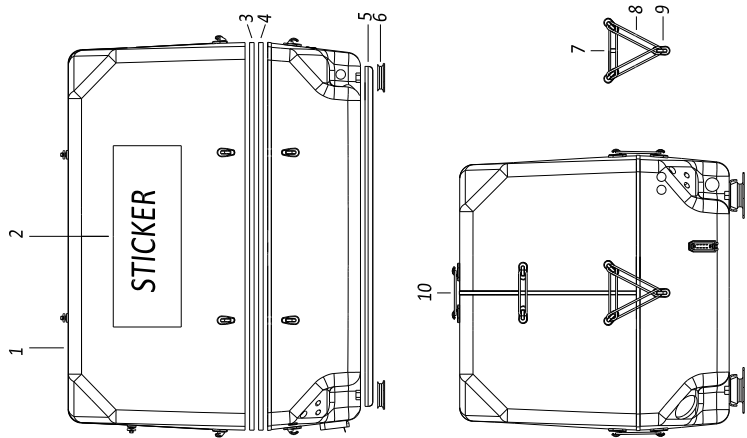

PAGURO - SPARE PARTS CATALOGUE
PAGURO 14000 3-PHASE - TAB.4

PAGURO - SPARE PARTS CATALOGUE
PAGURO 14000 3-PHASE - TAB.4

NO.	CODE:	DESCRIPTION	Q.TY
1	AC10SB0006	CAPSULE PAGURO 14000	1
2	AD38AD0024	CAPSULE ADHESIVE WAVE P14 SCA	1
2	AD38AD0025	CAPSULE ADHESIVE WAVE P14 ASP	1
3	AD18MT0004	MOUSSE 14X8	1
4	AD19GI0001	COVER PLATES 20/60	1
5	AD12ST0014	EXTERNAL BRACKET P14	1
5	AD12ST0015	EXTERNAL BRACKET P14	1
6	AD11FI0005	EXTERNAL SHOCK ABSORBER	4
7	AD21BL0001	CLOSING RUBBER STRIP LID	6
8	AD21BL0002	CLOSING RUBBER STRIP BOT	8
9	AD23TR0001	HOOK FOR CAPSULE	22
10	AD18MT0004	MOUSSE 14X8	1
11	AC12MT0005-00	INSULATION FOAM CAPSULE P14 LID	1
12	AC12MT0006-00	INSULATION FOAM CAPSULE P14 BOT	1