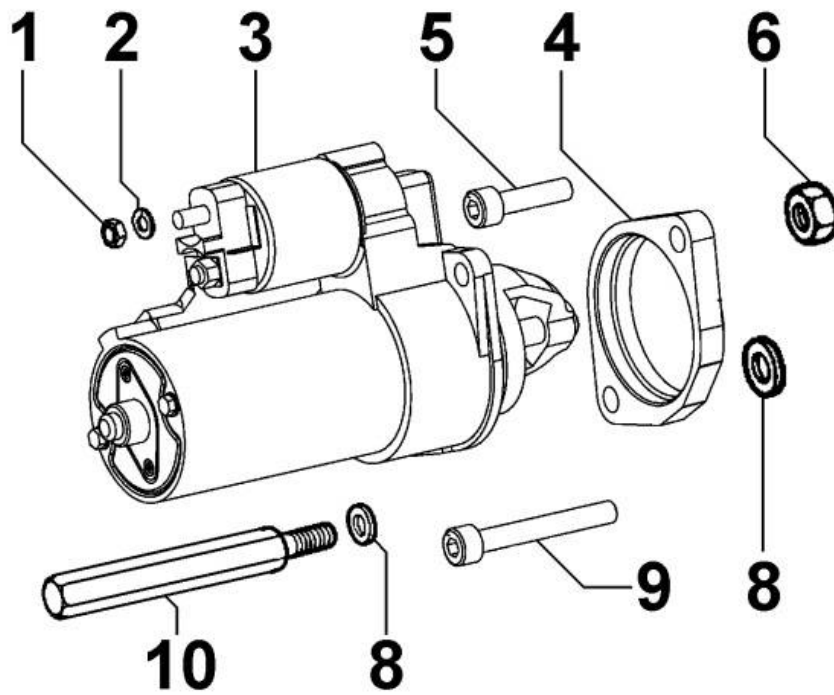

PAGURO - SPARE PARTS CATALOGUE
PAGURO 14000 3-PHASE - STARTING MOTOR

PAGURO - SPARE PARTS CATALOGUE
PAGURO 14000 3-PHASE - STARTING MOTOR

NO.	CODE:	DESCRIPTION	Q.TY
1	AD40LO3240020	NUT M8X1,25 UNI 5589-6S+ZN.B	1
2	AD40LO7565007	SPRING WASHER D14.2/8.2	1
3	AD40LO5840162	STARTER MOTOR	1
3	AD40LO5840224	STARTER MOTOR 1.7KW	1
4	AD40LO3810024	FLANGE	1
5	AD40LO9730046	SOC HEAD SCREW M10X35- 5931.8G+ZN.B	2