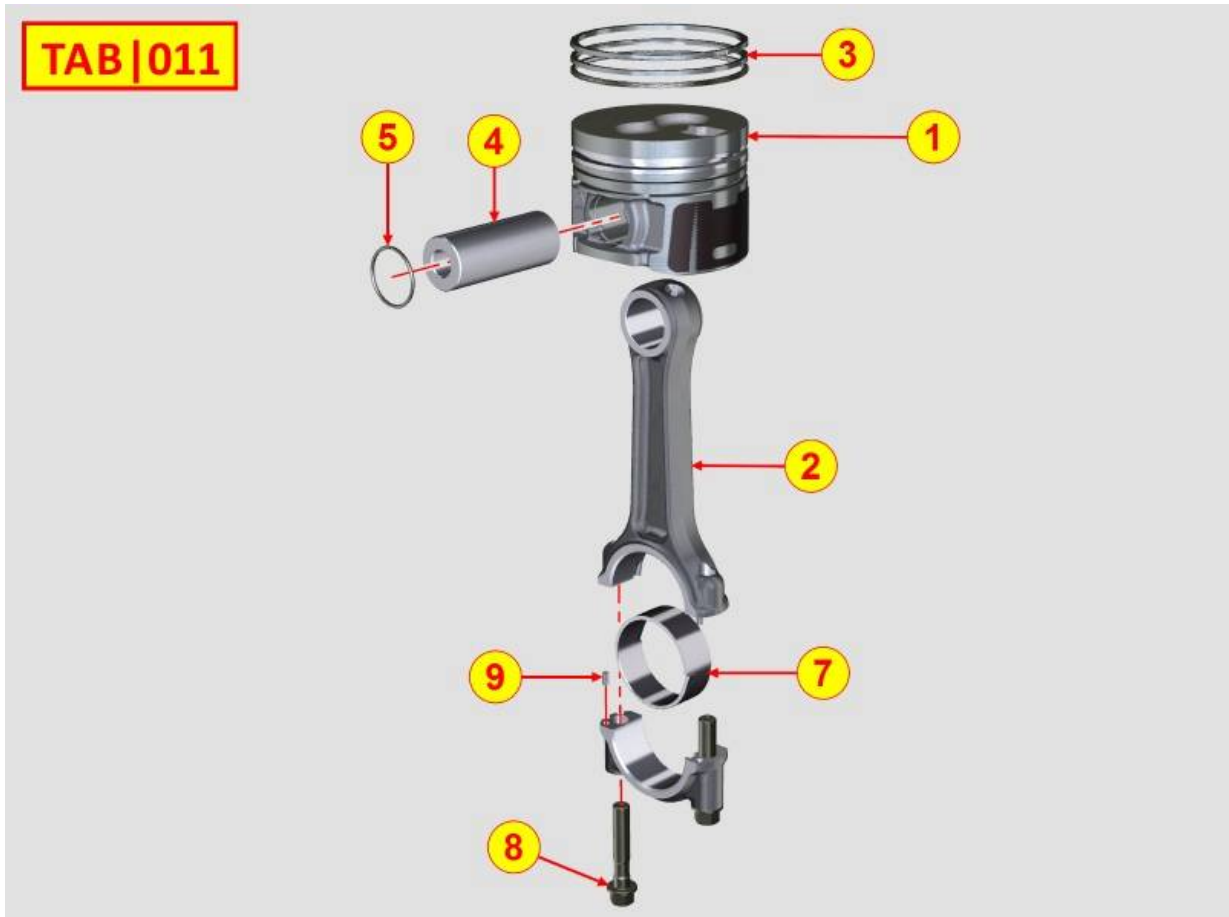

PAGURO - SPARE PARTS CATALOGUE
PAGURO 14000 3-PHASE - PISTON / CONNECTING ROD

PAGURO - SPARE PARTS CATALOGUE
PAGURO 14000 3-PHASE - PISTON / CONNECTING ROD

NO.	CODE:	DESCRIPTION	Q.TY
1	AD40LO6501512	PISTON SET STD	3
1	AD40LO6501513	COMPLETE PISTON FOCS 1404 +0,50	3
1	AD40LO6501514	COMPLETE PISTON FOCS 1404 +1,00	3
2	AD40LO1526226	CONNECTING ROD ASSY	3
3	AD40LO8211248	RINGS STAND.	2/3/4
3	AD40LO8211249	SEGMENTS SERIES STD FOCS 1404 +0,50	2/3/4
3	AD40LO8211250	SEGMENTS SERIES STD FOCS 1404 +1.00	2/3/4
4	AD40LO8480081	PISTON PIN 20X55 f.10,5	3
5	AD40LO1261099	PISTON CIRCLIP	6
6	AD40LO1630038	SMALL END BUSH	2/3/4
7	AD40LO1640116	BEARING STD	2/3/4
7	AD40LO1640117	UNDER SIZE CONNECTING ROD - 0,25	2/3/4
7	AD40LO1640118	UNDER SIZE CONNECTING ROD - 0,50	2/3/4
8	AD40LO1770101	CONROD SCREW FL 8X1X42 R12	4/6/8