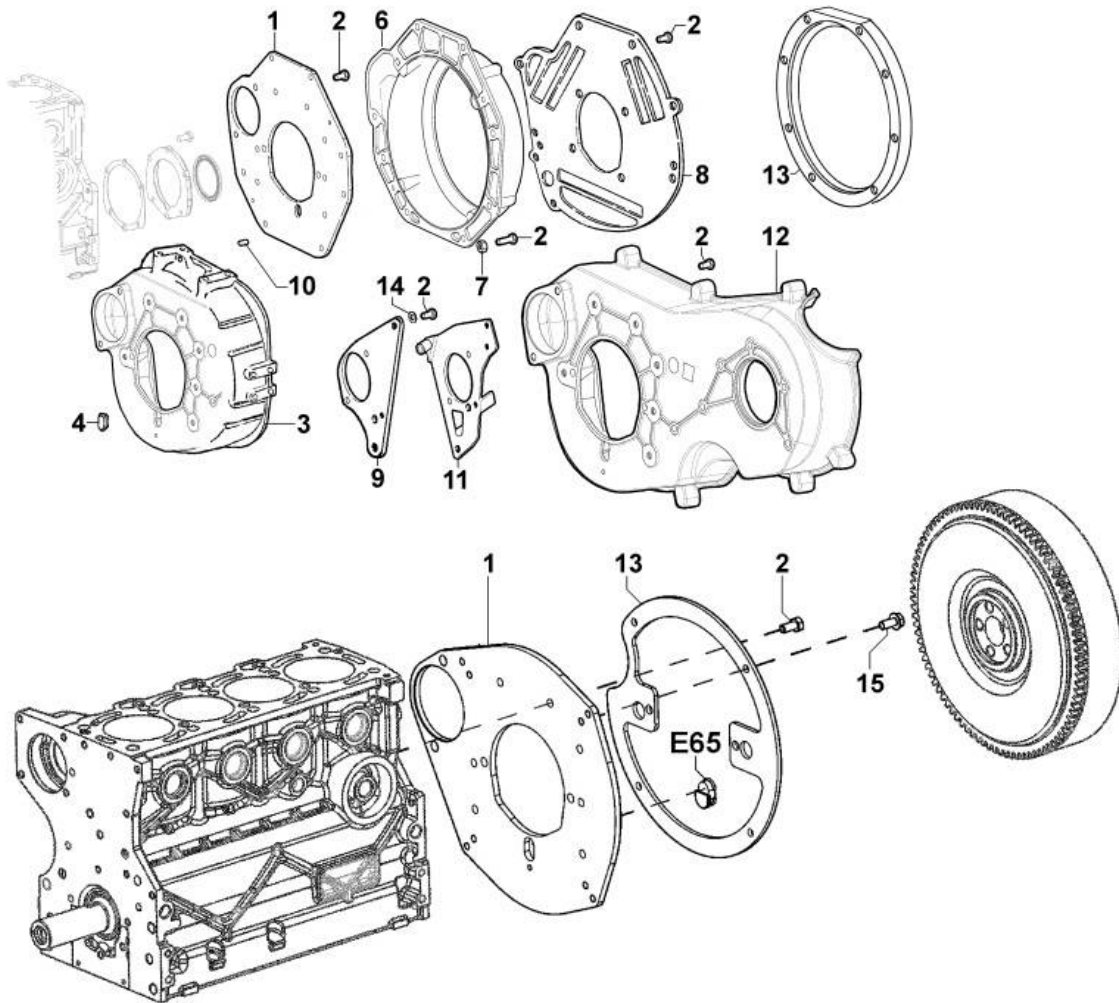

PAGURO - SPARE PARTS CATALOGUE
PAGURO 14000 3-PHASE - FLYWHEEL

PAGURO - SPARE PARTS CATALOGUE
PAGURO 14000 3-PHASE - FLYWHEEL

NO.	CODE:	DESCRIPTION	Q.TY
3	AD40LO1780097	Hex. Screw M10 X 1.25 x 30	5

PAGURO - SPARE PARTS CATALOGUE
PAGURO 14000 3-PHASE - ENGINE FLANGE /BACKPLATE