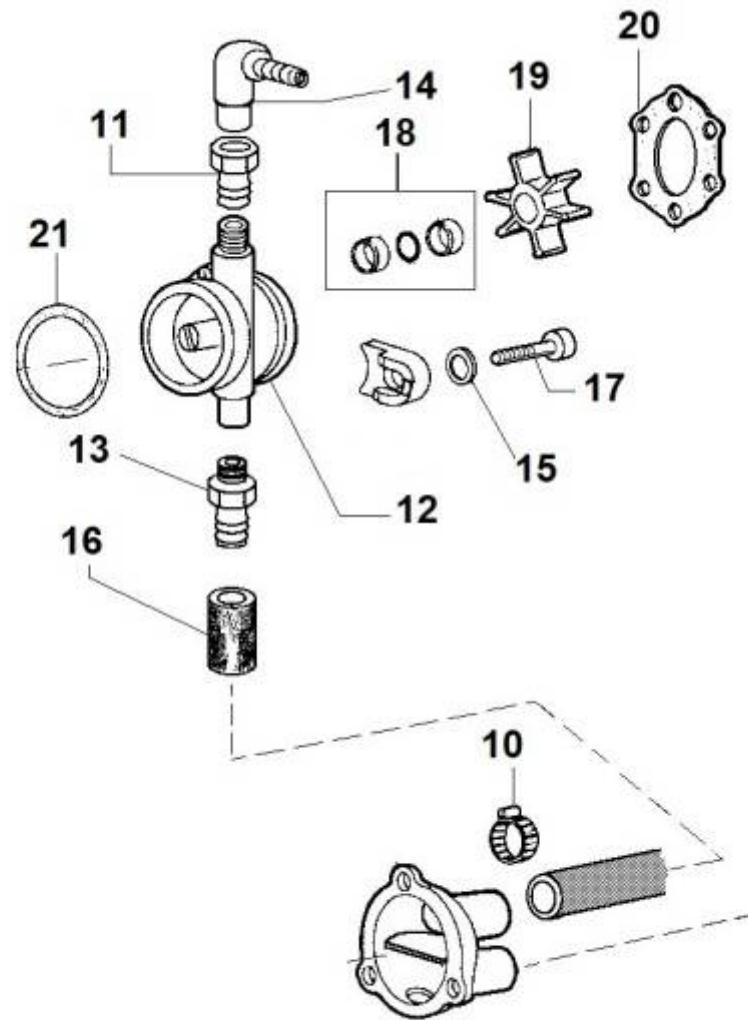

PAGURO - SPARE PARTS CATALOGUE
PAGURO 14000 3-PHASE - COOLANT PUMP

PAGURO - SPARE PARTS CATALOGUE
PAGURO 14000 3-PHASE - COOLANT PUMP

NO.	CODE:	DESCRIPTION	Q.TY
10	AD40LO3630111	CLAMP	2
11	AD40LO5953072	NIPPLE	1
12	AD40LO6584510	PUMP, SEA WATER	1
13	AD40LO7330245	CONNECTOR	1
14	AD40LO7330284	CONNECTOR	1
15	AD40LO7625209	WASHER	2
16	AD40LO9602170	TUBE	1
17	AD40LO9730220	SCREW	2
18	AD40LO8150028	ORING KIT	1
19	AD40LO4200204	IMPELLER	1
20	AD40LO4775498	GASKET	1
21	AD40LO1200233	ORING 40,95X2,62 U	1