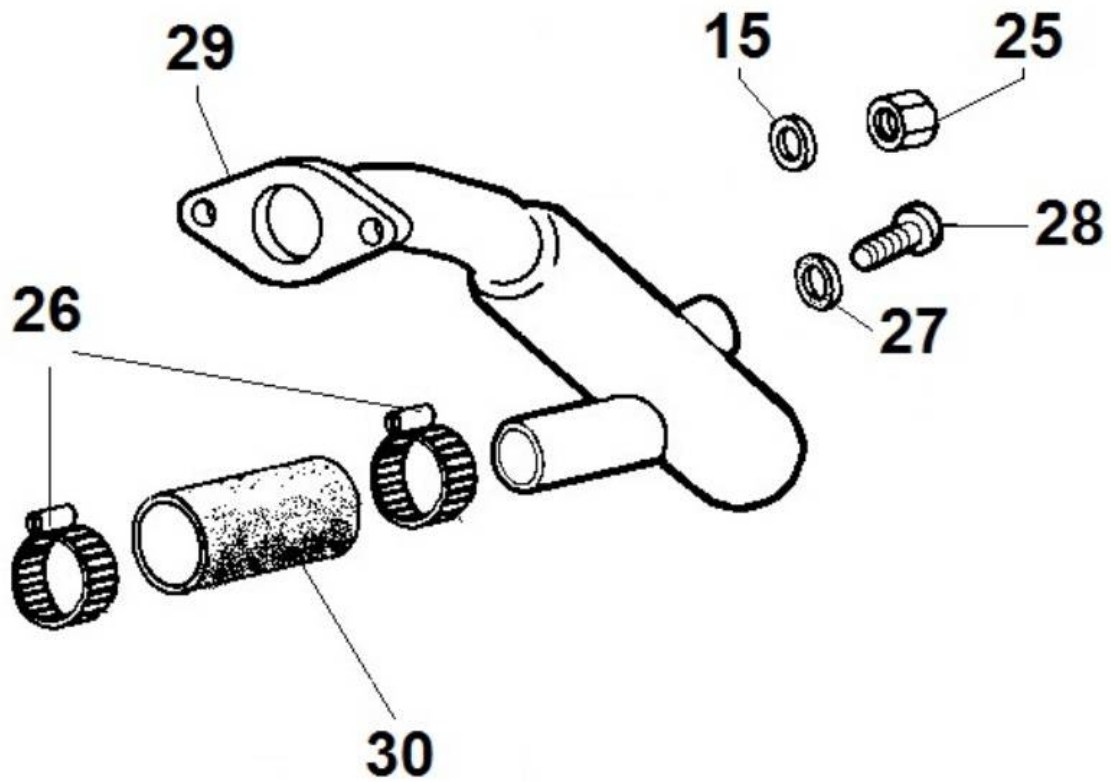

PAGURO - SPARE PARTS CATALOGUE
PAGURO 14000 3-PHASE - EXHAUST GAS ACCESSORIES

PAGURO - SPARE PARTS CATALOGUE
PAGURO 14000 3-PHASE - EXHAUST GAS ACCESSORIES

NO.	CODE:	DESCRIPTION	Q.TY
	AD40LO9040037	CAP	1
15	AD40LO7565048	WASHER	2
25	AD40LO3240140	NUT M8X1,25-5588 AISI 304	2
26	AD40LO3630111	CLAMP	2
27	AD40LO4670061	COPPER WASHER D19/14.2 1.5 THK	1
29	AD40LO9543069	RISER	1
30	AD40LO9602100	TUBE	1