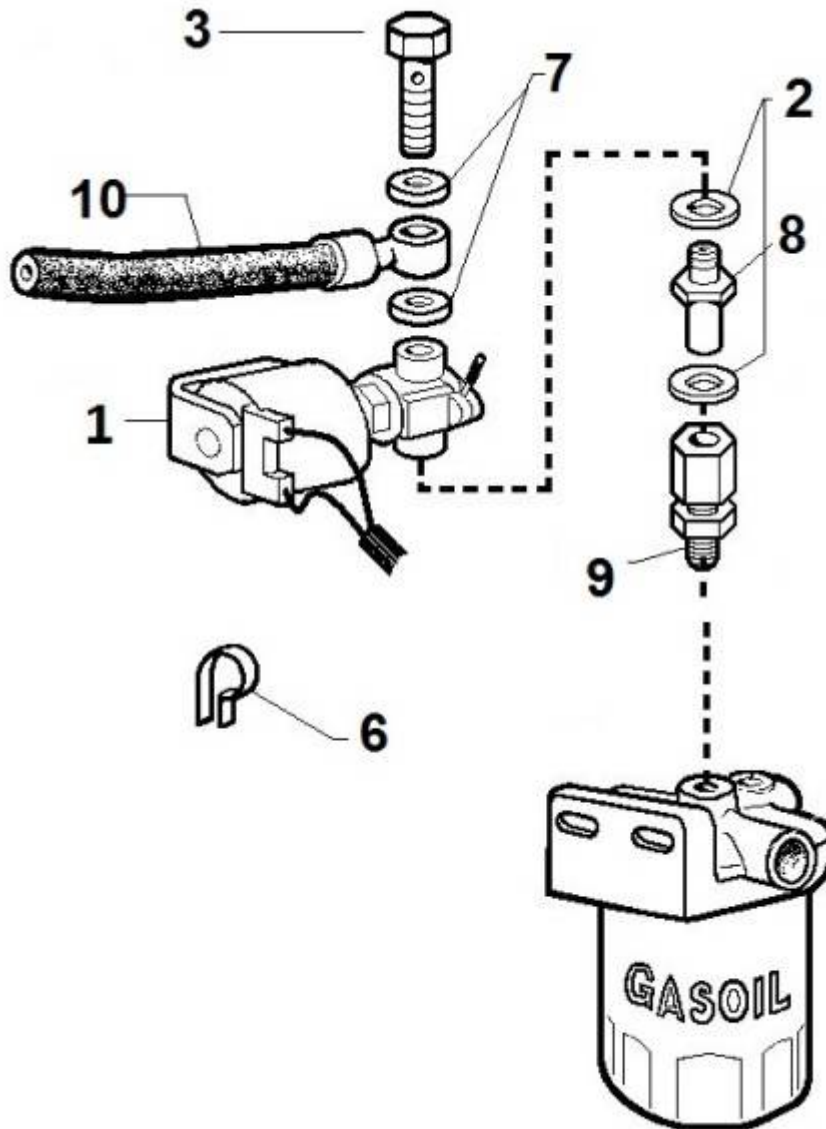

PAGURO - SPARE PARTS CATALOGUE
PAGURO 14000 3-PHASE - ELECTROVALVE

PAGURO - SPARE PARTS CATALOGUE
PAGURO 14000 3-PHASE - ELECTROVALVE

NO.	CODE:	DESCRIPTION	Q.TY
1	AD40LO3587197	SOLENOID VALVE WITH MANUAL RESET DEVICE	1
2	AD40LO4670059	COPPER WASHER D14/10.2 1	3
3	AD40LO1901115	BOLT	1
6	AD40LO3630170	CLAMP G11	1
7	AD40LO4670061	COPPER WASHER D19/14.2 1.5 THK	1
8	AD40LO7330314	UNION FOR EL. STOP	1
9	AD40LO7330315	JOINT	1
10	AD40LO9375748	FUEL PIPE	1