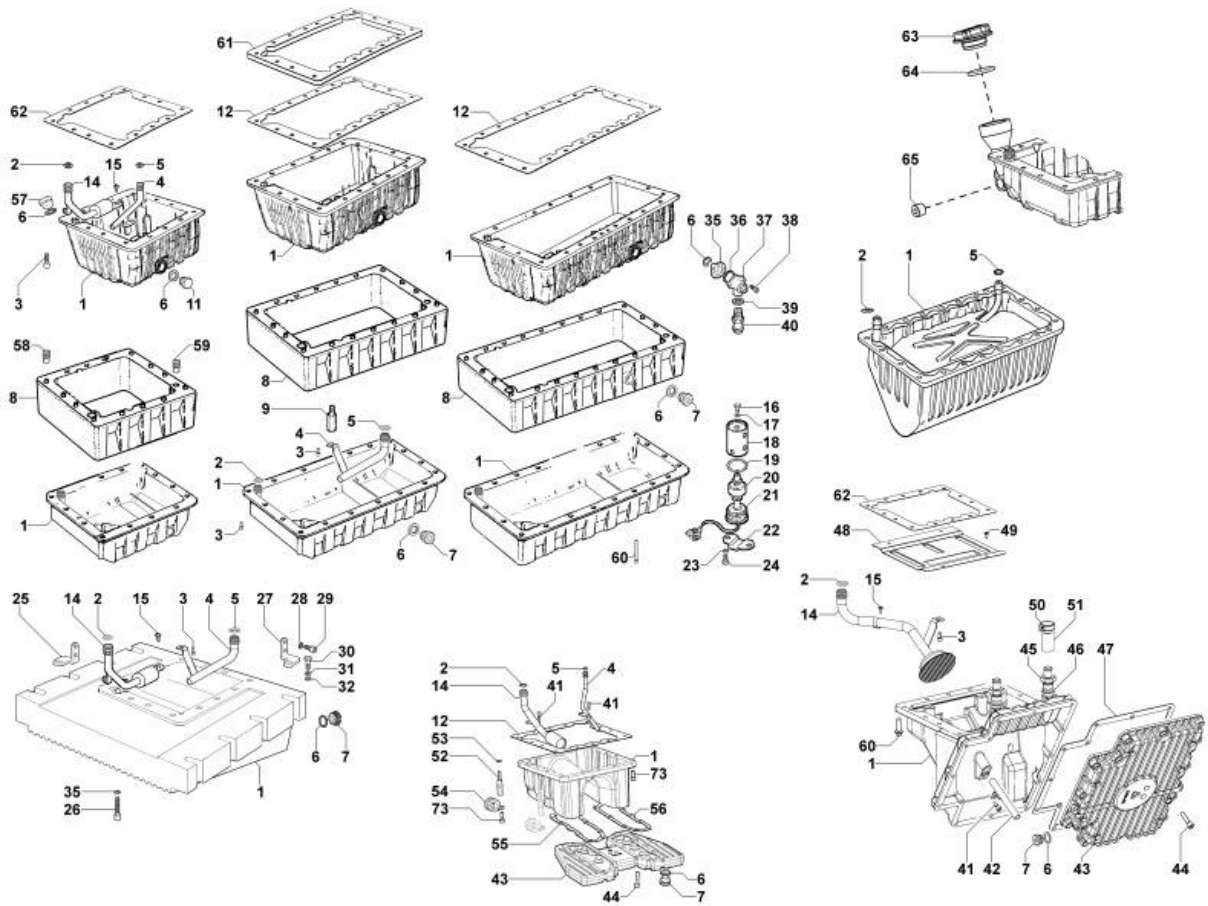

PAGURO - SPARE PARTS CATALOGUE
PAGURO 14000 3-PHASE - OIL PAN

PAGURO - SPARE PARTS CATALOGUE
PAGURO 14000 3-PHASE - OIL PAN

NO.	CODE:	DESCRIPTION	Q.TY
1	AD40LO6645551	OIL SUMP	1
2	AD40LO1200030	ORING 116-SILICONIC RUBBER	1
3	AD40LO1760130	HEX FLANG HEAD SCRE M6X12-8.8+Zn.B	19
4	AD40LO9485272	OIL RETURN PIPE	1
5	AD40LO1200274	OR D.8X3 FOR OIL RETURN PIPE	1
11	AD40LO9040035	OIL DRAIN PAN	1
35	AD40LO4170044	NUT (L.MARINE)	1