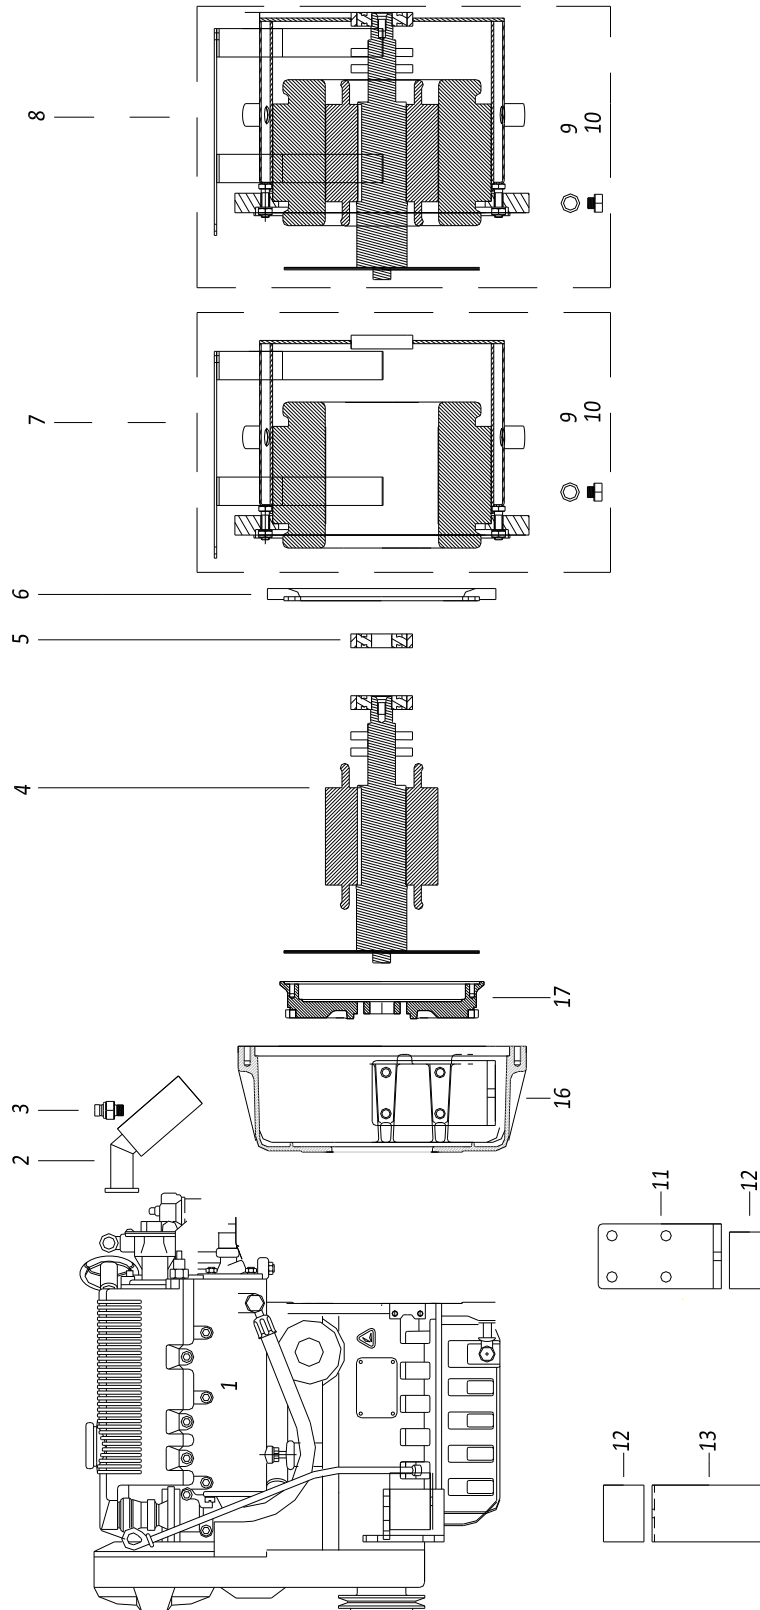

PAGURO - SPARE PARTS CATALOGUE
PAGURO 14000 3-PHASE - TAB.1

PAGURO - SPARE PARTS CATALOGUE
PAGURO 14000 3-PHASE - TAB.1

NO.	CODE:	DESCRIPTION	Q.TY
1	AD01LO0003	ENGINE LDW1003 3000RPM	1
2	AD40LO9543069	EX-HAUST MANIFOLD P14	1
3	AD23SS0003	SWITCH, TEMPERATURE EXHAUST SINGLE	1
4	AD03ZA0011	ROTOR P14/18 PHASE	1
5	AD40CU0002	ROTOR BEARING P14/18 PHASE	1
6	AD12VE0011-00	COOLING FAN P6/9/14/18	1
7	AC07ZA0011-00	STATOR COMPLETE P14/18 PHASE	1
8	AC05ZA0016-00	ALTERNATOR P14/18 PHASE	1
9	AD16RARO17X2 3X1.5	WASHER	1
10	AD13O0292C	CLOSING PLUG 3/8	1
11	AD12ST0017-01	L - BRACKET ENGINE FOR P14/18/8.5	1
12	AD11FI0001-01	INTERNAL SHOCK ABSORBER	4
13	AD12ST0003	U ENGINE FRAME	1
15	AD12ST0151-00	EXTERNAL FRAME FOR P14	1
16	AD40LO2032436	BELL HOUSING	1
17	AD40LO9880938	FLYWHEEL 3000RPM	1

PAGURO - SPARE PARTS CATALOGUE
PAGURO 14000 3-PHASE - TAB.2

PAGURO - SPARE PARTS CATALOGUE
PAGURO 14000 3-PHASE - TAB.2

POS.	CODE	DESCRIPTION	Q.TY
1	AD09AT0005	TERMOSWITCH	1
2	AD09MO0002	CONNECTOR 82X52	1
3	AD09TR0004	TRANSFORMER, CURRENT	1
4	AD09RE0016	RELE'	2
5	AD09RS0003	RESISTOR, R47	1
6	AD40DI4041	DIODES BRIDGE	3
7	AD04ZA0012	COMPOUND TRIF.ATN 28/2 20 KVA 230/400 V. 50 HZ (ALT. 125 MM)	1
8	AD09PR0014	BOTTER TRANSFORMER SINGLEPH. 200VA P230- 400V	1
9	AD08SC0016	CONNECTOR, 8 PINS MALE	1
10	AD08DR0001	REMOTE CONTROL PANEL WITH CABLE (DISCONTINUED)	1
11	AD21CA0100	COMPLETE PLASTIC BOX WITH LABEL	1
12	AD38AD0012	STICKER, CONTROL PANEL	1
13	AC30SC0001-00	CABLE, 15MT	1
14	AD08SC0012	PRINTED CIRCUIT BOARD (DISCONTINUED)	1
15	AC30SC0002-00	CABLE, 15MT + ATS25	1
16	AD08DR0005-00	CONTROL PANEL ATS- 25	1
17	AD08SC0015	CONNECTOR, 8 PINS FEMALE	1