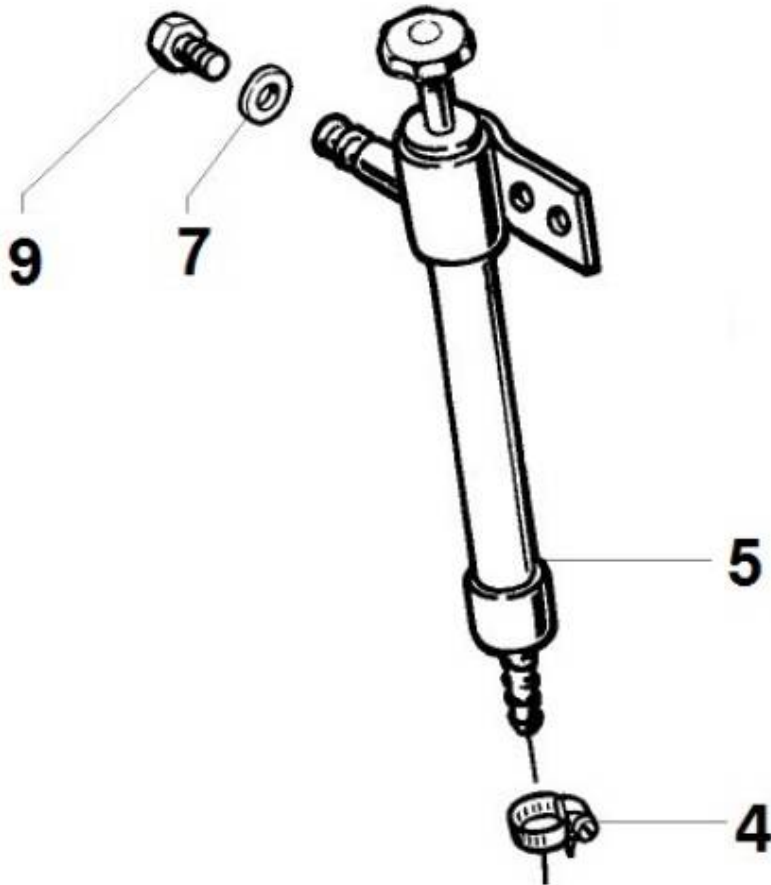

PAGURO - SPARE PARTS CATALOGUE
PAGURO 14000 3-PHASE - PUMP FOR OIL EXTRACTION

PAGURO - SPARE PARTS CATALOGUE
PAGURO 14000 3-PHASE - PUMP FOR OIL EXTRACTION

NO.	CODE:	DESCRIPTION	Q.TY
4	AD40LO3630129	CLAMP	1
5	AD40LO6595021	OIL EXTRACTION PUMP FOR LMG4000	1