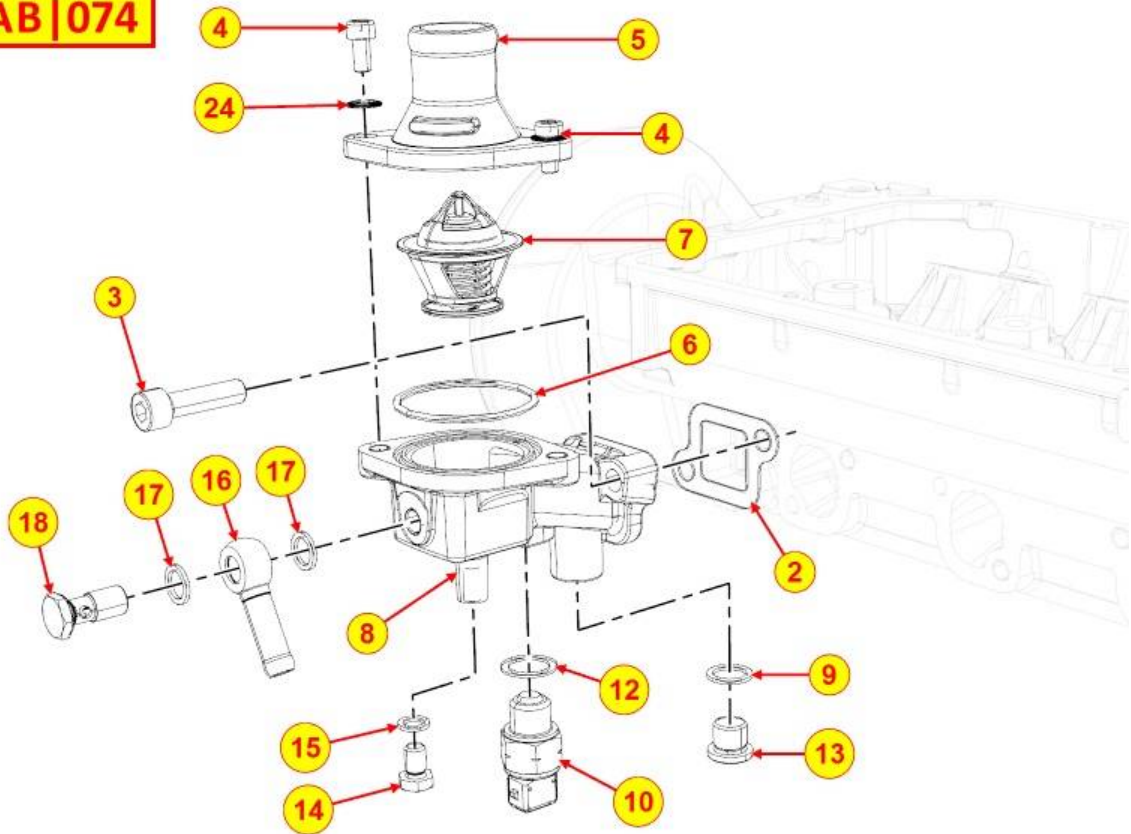

PAGURO - SPARE PARTS CATALOGUE
PAGURO 14000 3-PHASE - THERMOSTAT UNIT

TAB | 074

PAGURO - SPARE PARTS CATALOGUE
PAGURO 14000 3-PHASE - THERMOSTAT UNIT

NO.	CODE:	DESCRIPTION	Q.TY
2	AD40LO4460037	TERMOSTAT BODY GASKET	1
3	AD40LO9732064	SOC HEAD SCREW M8x30-5931.8G+Zn.B	2
4	AD40LO9732074	SOC HEAD SCR M8X20L UNI5931 ST	2
4	AD40LO9732084	SOC HEAD SCR M6X12L UNI5931 ST	2
5	AD40LO2750279	THERMOSTAT COVER	1
6	AD40LO1200091	ORING 3193	1
7	AD40LO9195124	WATER THERMOSTAT	1
8	AD40LO2871284	THERMOSTAT BODY	1
9	AD40LO4670061	COPPER WASHER D19/14.2 1.5 THK	1
10	AD40LO9195108	THERMIST.- THERMOCONT. F16502	1
12	AD40LO4670019	COPPER WASHER D22X16.2 1	1
13	AD40LO9040012	OIL DRAIN PLUG M14	1
14	AD40LO8965034	PLUG	1
15	AD40LO4670058	COPPER WASHER 8,2X12X1,5	1
16	AD40LO7270238	BANJO UNION	1
17	AD40LO4670059	COPPER WASHER D14/10.2 1.	2
18	AD40LO1901193	UNION BOLT M 10	1