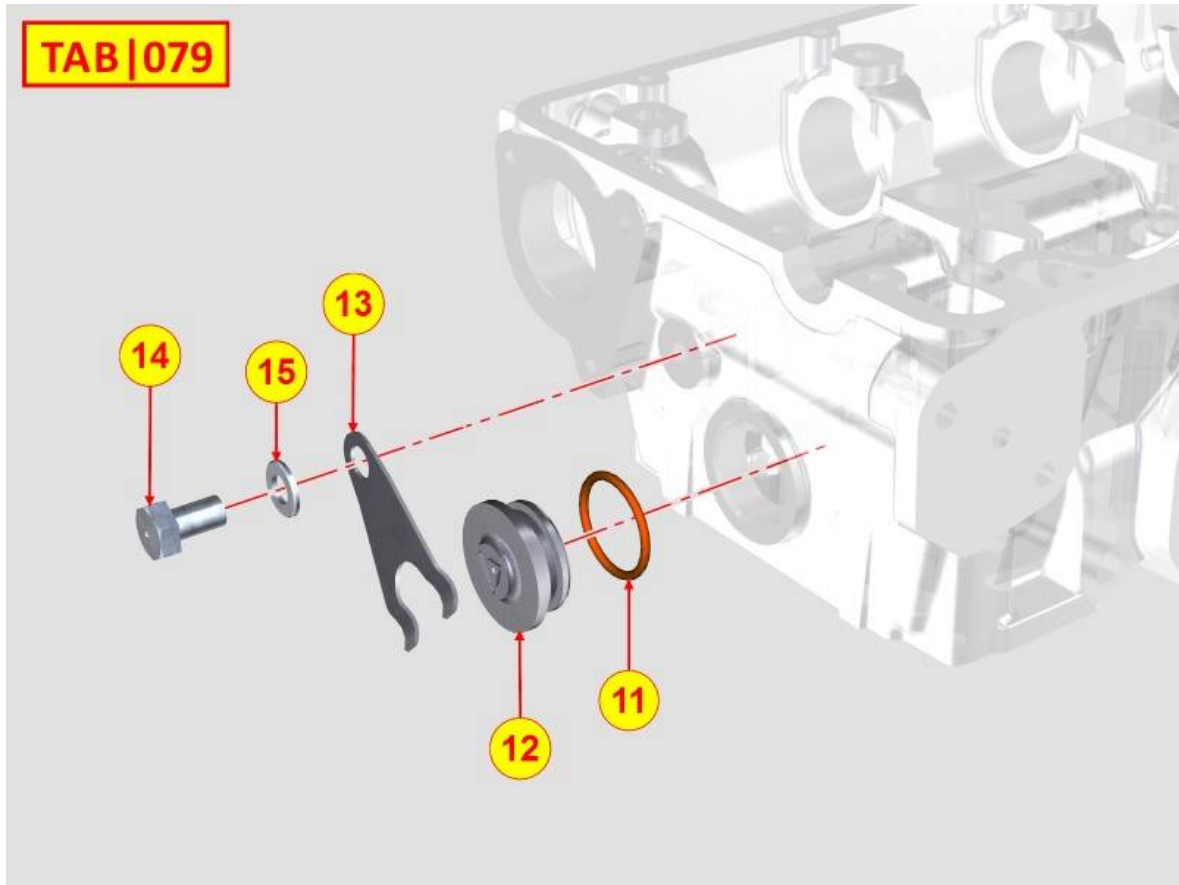

PAGURO - SPARE PARTS CATALOGUE
PAGURO 14000 3-PHASE - FITTING FOR CAB HEATING

PAGURO - SPARE PARTS CATALOGUE
PAGURO 14000 3-PHASE - FITTING FOR CAB HEATING

NO.	CODE:	DESCRIPTION	Q.TY
12	AD40LO9065007	CYLINDER HEAD PLUG	1