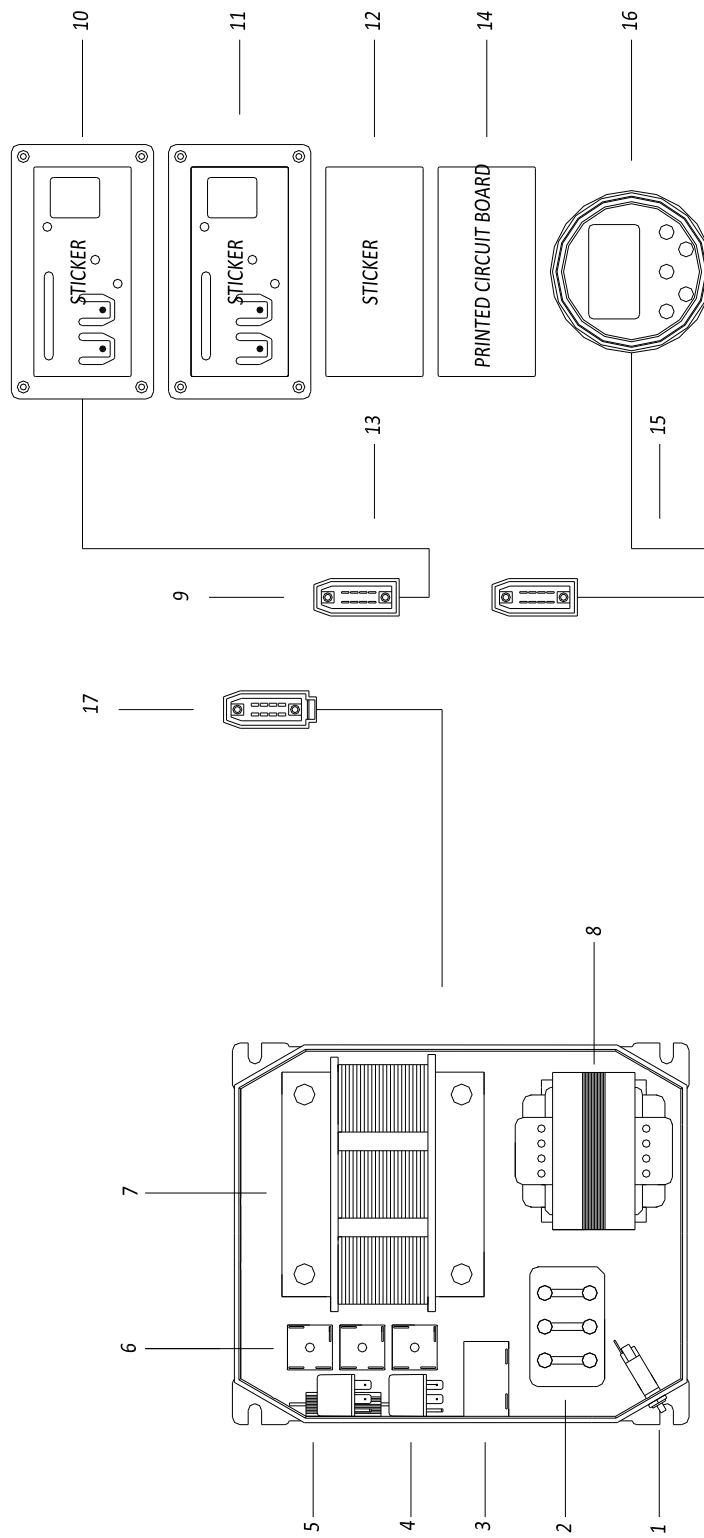

PAGURO - SPARE PARTS CATALOGUE
PAGURO 14000 3-PHASE - TAB.1

PAGURO - SPARE PARTS CATALOGUE
PAGURO 14000 3-PHASE - TAB.1

NO.	CODE:	DESCRIPTION	Q.TY
1	AD01LO0003	ENGINE LDW1003 3000RPM	1
2	AD40LO9543069	EX-HAUST MANIFOLD P14	1
3	AD23SS0003	SWITCH, TEMPERATURE EXHAUST SINGLE	1
4	AD03ZA0011	ROTOR P14/18 PHASE	1
5	AD40CU0002	ROTOR BEARING P14/18 PHASE	1
6	AD12VE0011-00	COOLING FAN P6/9/14/18	1
7	AC07ZA0011-00	STATOR COMPLETE P14/18 PHASE	1
8	AC05ZA0016-00	ALTERNATOR P14/18 PHASE	1
9	AD16RARO17X2 3X1.5	WASHER	1
10	AD13O0292C	CLOSING PLUG 3/8	1
11	AD12ST0017-01	L - BRACKET ENGINE FOR P14/18/8.5	1
12	AD11FI0001-01	INTERNAL SHOCK ABSORBER	4
13	AD12ST0003	U ENGINE FRAME	1
15	AD12ST0151-00	EXTERNAL FRAME FOR P14	1
16	AD40LO2032436	BELL HOUSING	1
17	AD40LO9880938	FLYWHEEL 3000RPM	1

PAGURO - SPARE PARTS CATALOGUE
PAGURO 14000 3-PHASE - TAB.2

PAGURO - SPARE PARTS CATALOGUE
PAGURO 14000 3-PHASE - TAB.2

POS.	CODE	DESCRIPTION	Q.TY
1	AD09AT0005	TERMOSWITCH	1
2	AD09MO0002	CONNECTOR 82X52	1
3	AD09TR0004	TRANSFORMER, CURRENT	1
4	AD09RE0016	RELE'	2
5	AD09RS0003	RESISTOR, R47	1
6	AD40DI4041	DIODES BRIDGE	3
7	AD04ZA0012	COMPOUND TRIF.ATN 28/2 20 KVA 230/400 V. 50 HZ (ALT. 125 MM)	1
8	AD09PR0014	BOTTER TRANSFORMER SINGLEPH. 200VA P230- 400V	1
9	AD08SC0016	CONNECTOR, 8 PINS MALE	1
10	AD08DR0001	REMOTE CONTROL PANEL WITH CABLE (DISCONTINUED)	1
11	AD21CA0100	COMPLETE PLASTIC BOX WITH LABEL	1
12	AD38AD0012	STICKER, CONTROL PANEL	1
13	AC30SC0001-00	CABLE, 15MT	1
14	AD08SC0012	PRINTED CIRCUIT BOARD (DISCONTINUED)	1
15	AC30SC0002-00	CABLE, 15MT + ATS25	1
16	AD08DR0005-00	CONTROL PANEL ATS- 25	1
17	AD08SC0015	CONNECTOR, 8 PINS FEMALE	1