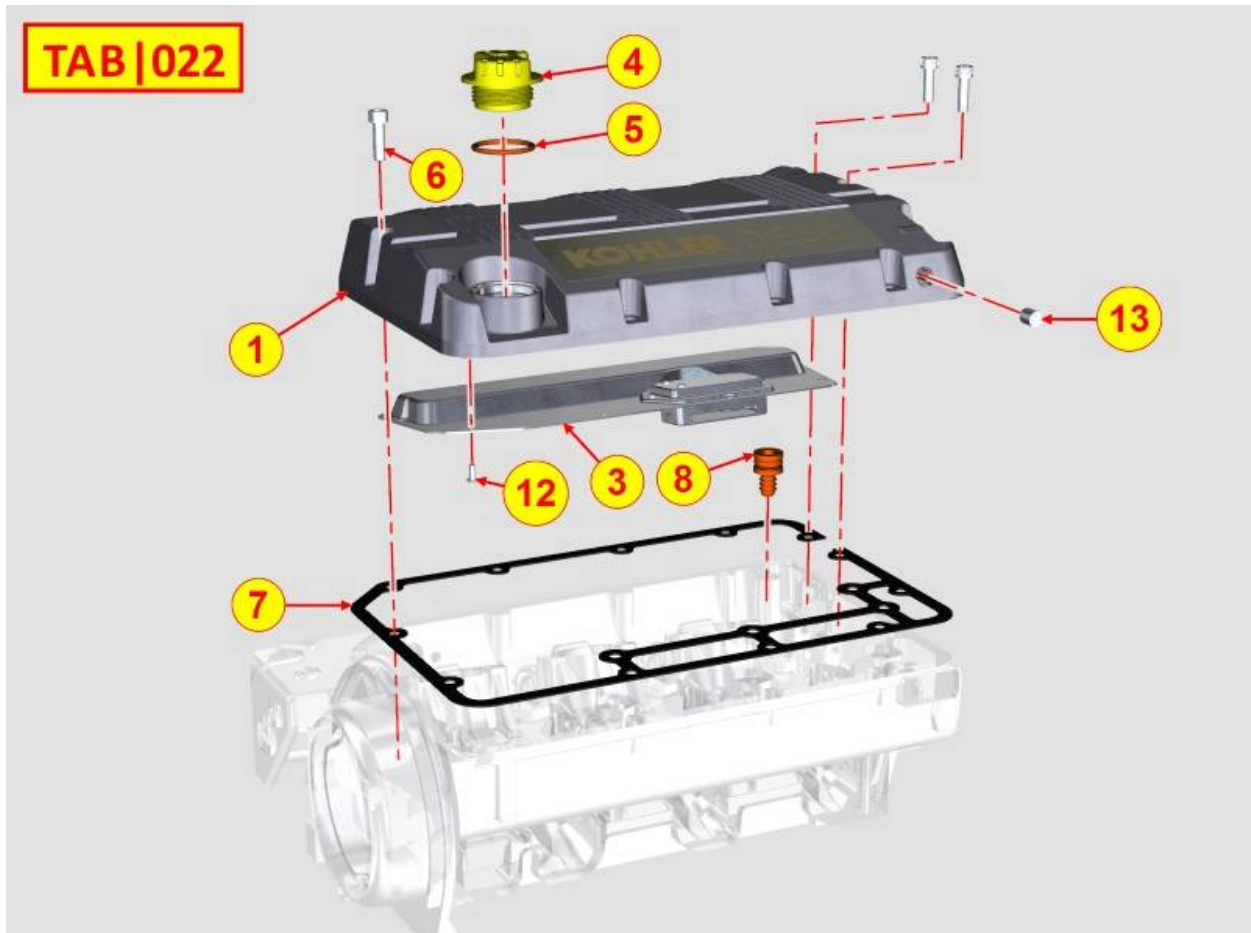

PAGURO - SPARE PARTS CATALOGUE
PAGURO 14000 3-PHASE - HEAD COVER

PAGURO - SPARE PARTS CATALOGUE
PAGURO 14000 3-PHASE - HEAD COVER

NO.	CODE:	DESCRIPTION	Q.TY
1	AD40LO2125726	ROCKER ARM COVER ASSY LDW1003	1
3	AD40LO5066222	BREATHING SYSTEM SHEET METAL PLATE KDW 1	1
4	AD40LO9032093	OIL FILLING CAP M30X2	1
5	AD40LO1200082	ORING D31.89/26.50 2.62 THK	1
6	AD40LO9730416	SOCKET HEAD SCREW M6X20 WITH DRYLOC	12
7	AD40LO4400102	ROCKER ARM COVER GASKET	1
8	AD40LO5365122	COUPLING RUBBER COLLAR. HEAD / COVER	1
12	AD40LO7481054	RIVET 3.2X8 -1103- 0410	9
13	AD40LO9080133	PLUG AVSEAL D8 02961-00810	1