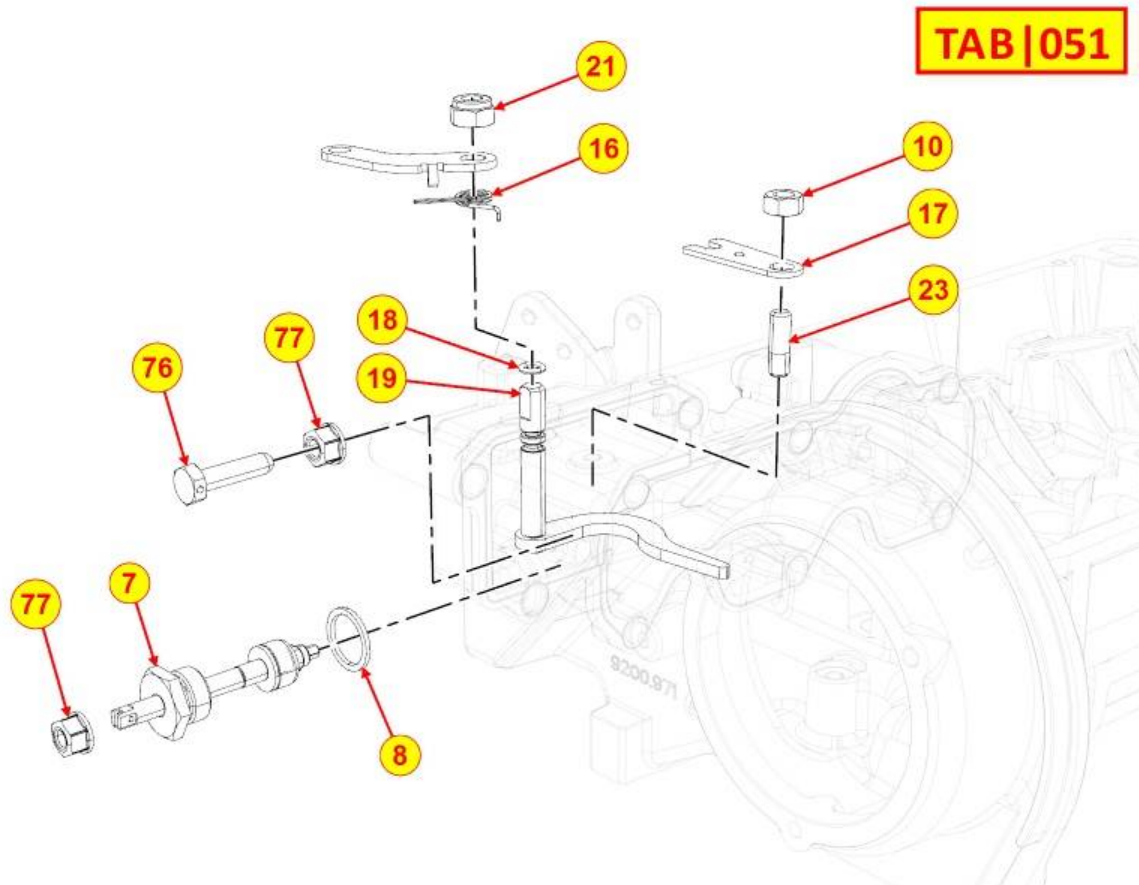

PAGURO - SPARE PARTS CATALOGUE
PAGURO 14000 3-PHASE - CONTROLS

PAGURO - SPARE PARTS CATALOGUE
PAGURO 14000 3-PHASE - CONTROLS

NO.	CODE:	DESCRIPTION	Q.TY
7	AD40LO8576138	TORQUE ADAPTOR FOCS 3000RPM	1
8	AD40LO4480046	COPPER WASHER 16.2X20X1.5	1
10	AD40LO3240008	NUT M6-CI.8 type 1- ISO	1
16	AD40LO5660047	LEVER SPRING	1
17	AD40LO6275114	LOCKING STOP LEVER PLATE	1
18	AD40LO1200051	RING	1
19	AD40LO5200413	INTERNAL STOP LEVER	1
20	AD40LO5200414	EXTERNAL STOP LEVER	1
21	AD40LO3203075	LOCKNUT M.8 h. 8,5	1
23	AD40LO6760044	STUD 6X1X10 UNI 5911	1
76	AD40LO1760128	SCREW M6 FOR EXTERNAL LEVER SET UP	1
77	AD40LO3240153	NUT M 6X1 SEAL LOCK	2
80	AD40LO7565004	SPRING WASHER D11.1/6.1 1.3 TH	2