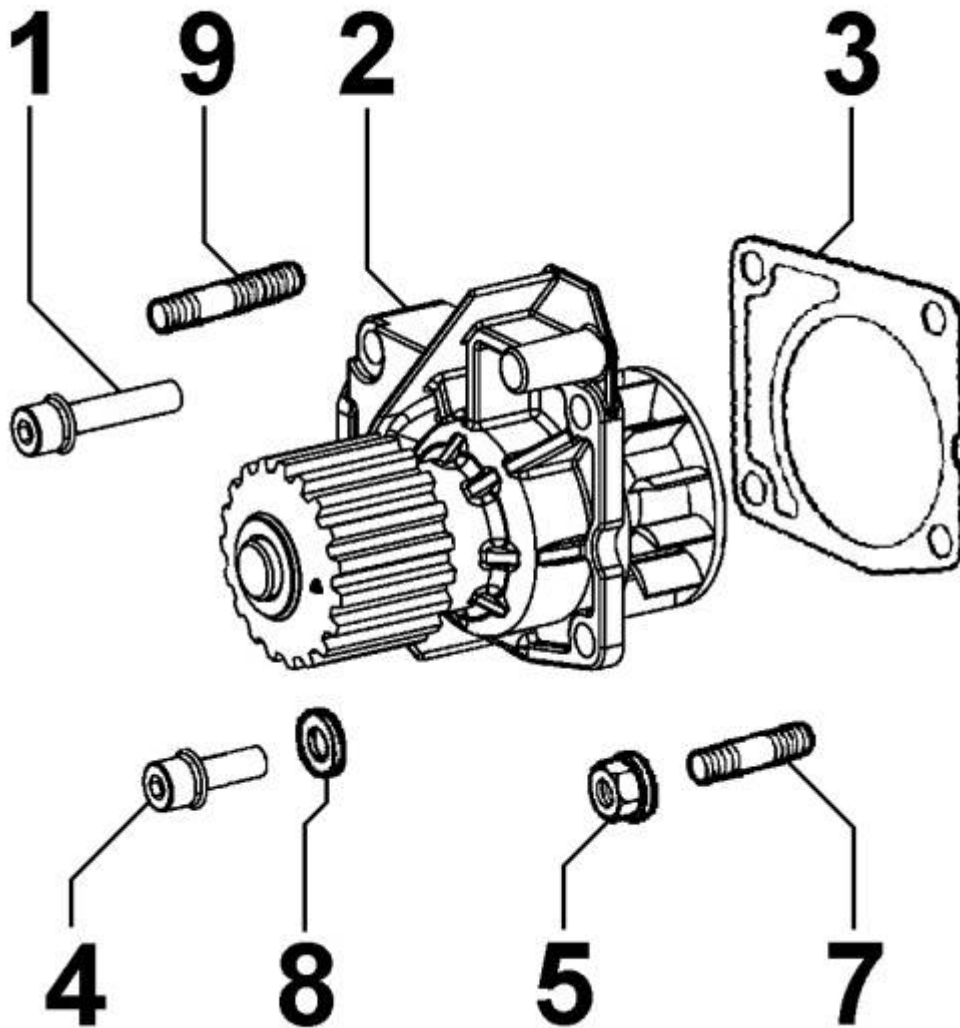

PAGURO - SPARE PARTS CATALOGUE
PAGURO 14000 3-PHASE - COOLANT PUMP

PAGURO - SPARE PARTS CATALOGUE
PAGURO 14000 3-PHASE - COOLANT PUMP

NO.	CODE:	DESCRIPTION	Q.TY
1	AD40LO1770178	THERMOSTAT	2
2	AD40LO6584540	WATER PUMP ASSLY	1
3	AD40LO4580215	WATER PUMP GASKET STEEL FOAM	1
4	AD40LO1770160	HEX FLANG HEAD M8x16-8G+ZN.B	2