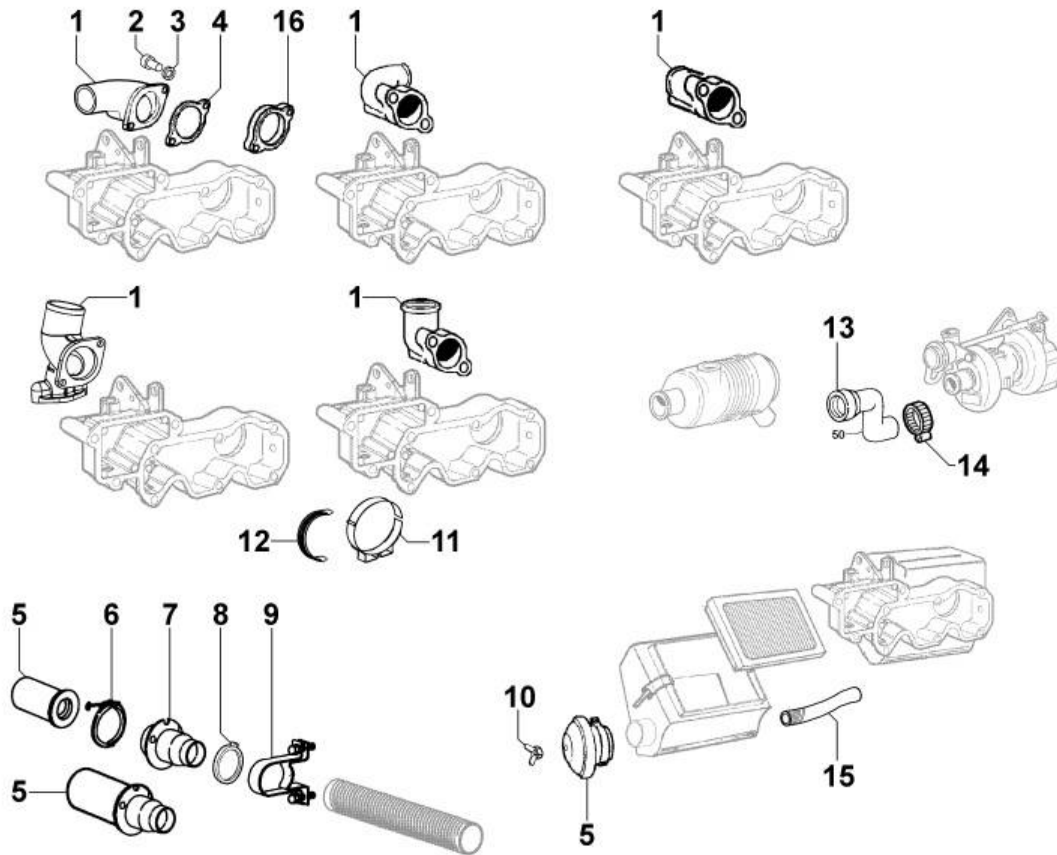

PAGURO - SPARE PARTS CATALOGUE
PAGURO 14000 3-PHASE - AIR INLET ACCESORIES

PAGURO - SPARE PARTS CATALOGUE
PAGURO 14000 3-PHASE - AIR INLET ACCESORIES

NO.	CODE:	DESCRIPTION	Q.TY
1	AD40LO3866153 (AD40LO3866083)	FLANGE GREY	1
2	AD40LO1770005	HEX HEAD BOLT	2
3	AD40LO7555029	BEL WASHER D15/8.4 0.8 T	2
4	AD40LO4501081	Intake Elbow Gasket	1