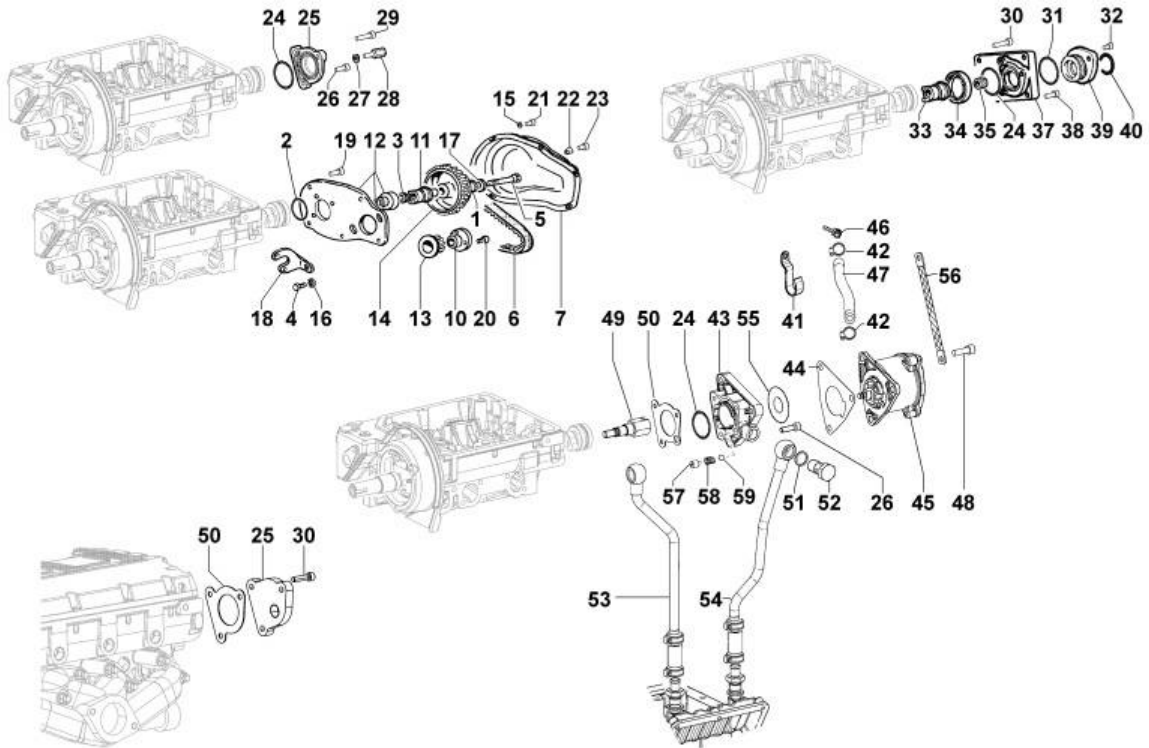

PAGURO - SPARE PARTS CATALOGUE
PAGURO 14000 3-PHASE - 3rd PTO

PAGURO - SPARE PARTS CATALOGUE
PAGURO 14000 3-PHASE - 3rd PTO

NO.	CODE:	DESCRIPTION	Q.TY
24	AD40LO1200233	ORING 40,95X2,62	2
26	AD40LO9730416	SOCKET HEAD SCREW M6X20 WITH DRYLOC	3