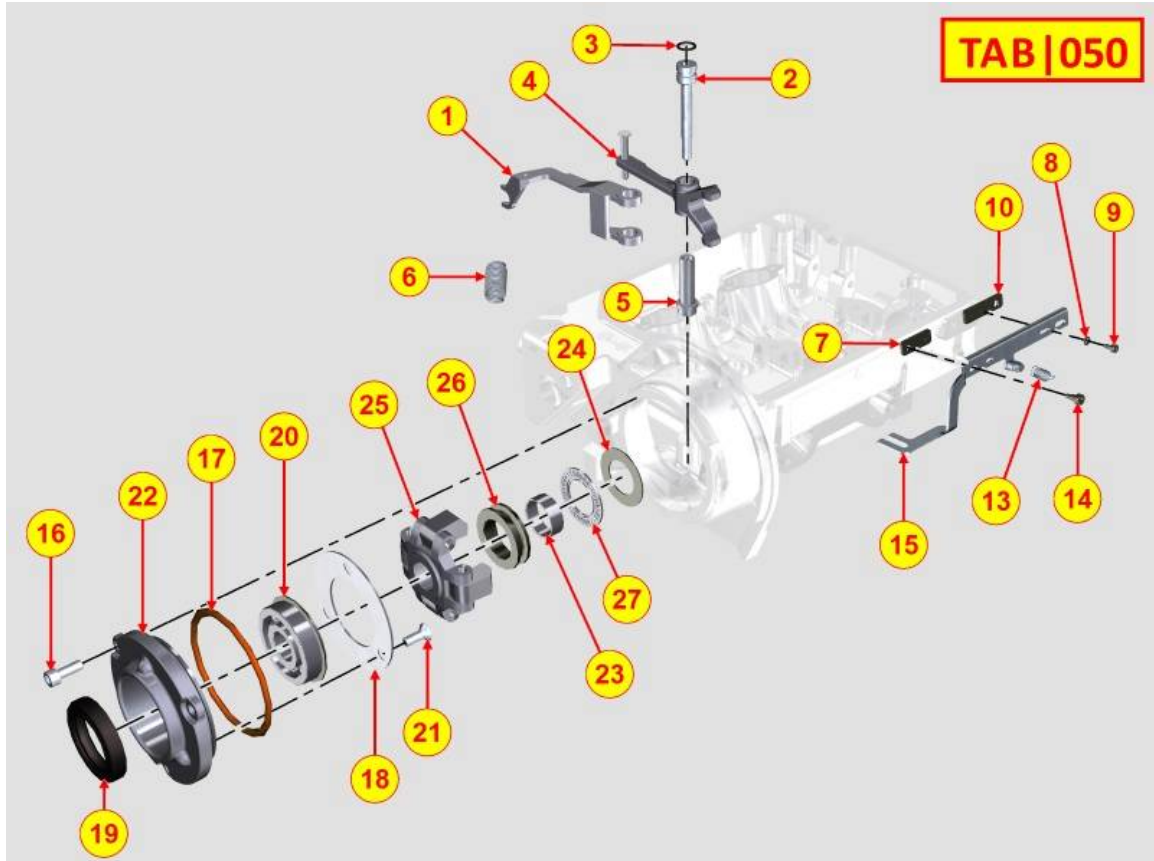

PAGURO - SPARE PARTS CATALOGUE
PAGURO 14000 3-PHASE - SPEED GOVERNOR

PAGURO - SPARE PARTS CATALOGUE
PAGURO 14000 3-PHASE - SPEED GOVERNOR

NO.	CODE:	DESCRIPTION	Q.TY
1	AD40LO4896360	LEVER ASSEMBLY	1
2	AD40LO6110101	REGULATOR LEVERS JURNAL	1
3	AD40LO1200037	ORING 110	1
5	AD40LO1954020	SLEEVE	1
6	AD40LO5655210	SPRING 2700/3000 G/1	1
7	AD40LO6320071	PLATE	1
8	AD40LO7626037	WASHER 3,2X6X0.6	2/4/6
9	AD40LO9732096	ALLEN SCREW M3X6 UNI5931 12.9	4
10	KDISC. (AD40LO6320073)		2
12	KDISC. (AD40LO2675127)		1
13	AD40LO5655257	EXTRAFUEL SPRING	1
14	AD40LO9865202	SPECIAL SCREW FOR PUMP RACK	2
15	AD40LO1380104	INJECTION PUMP CONNECTING ROD	1
16	AD40LO9730010	SOC HEAD CAP SCR M6X16L STEEL	3
17	AD40LO1202037	ORING 3281 SILC. RUBBER	1
18	AD40LO6275166	SPEED GOVERNOR RETAINER PLATE	1
19	AD40LO1213303	OIL SEAL 52X35X9	1
20	AD40LO3001066	BALL BEARING 6304 NR RADIALE RIG	1
21	AD40LO9800162	SOC HEAD SCREW M6X16 DRILOC 10.9	3
22	AD40LO2690294	SPEED GOVERNOR COVER	1
23	AD40LO1585085	DU BUSH DIA 25X28X10	1
24	AD40LO7352063	TRUST WASHER AS25X42X1	1
25	AD40LO8805048	SPEED GOVERNOR ASSY	1
26	AD40LO5401250	SLEEVE	1
27	AD40LO3110165	TRUST NEEDLE BEARING AXK2542	1