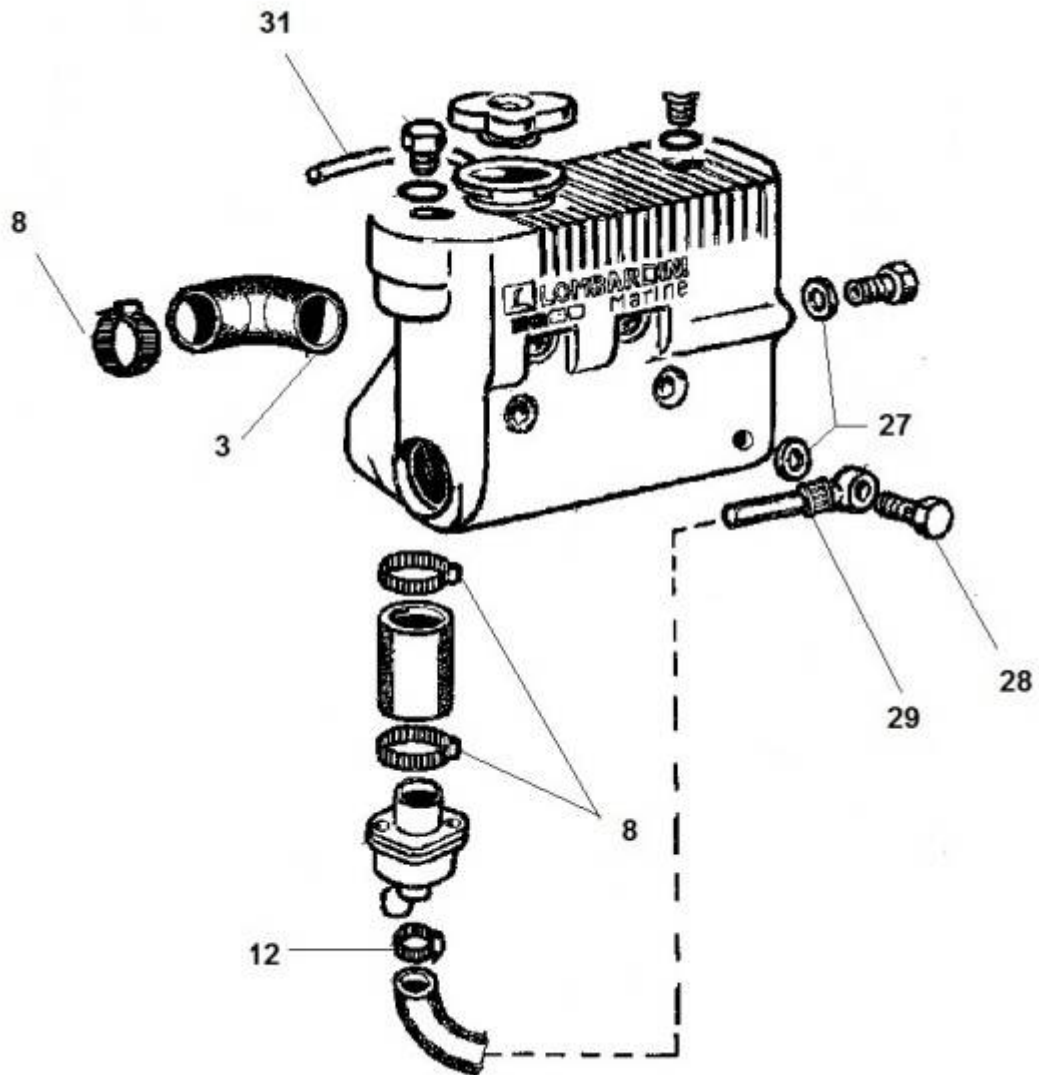

PAGURO - SPARE PARTS CATALOGUE
PAGURO 14000 3-PHASE - HOSES FOR WATER COOLER

PAGURO - SPARE PARTS CATALOGUE
PAGURO 14000 3-PHASE - HOSES FOR WATER COOLER

NO.	CODE:	DESCRIPTION	Q.TY
3	AD40LO9340017	TUBE	1
8	AD40LO3630128	CLAMP INOX 30-45	2
12	AD40LO3630129	CLAMP	1
13	AD40LO9305100	WATER HOSE	1
27	AD40LO4670061	COPPER WASHER D19/14.2 1.5 THK	2
28	AD40LO1901119	BOLT	1
39	AD40LO9580045	TUBE	1