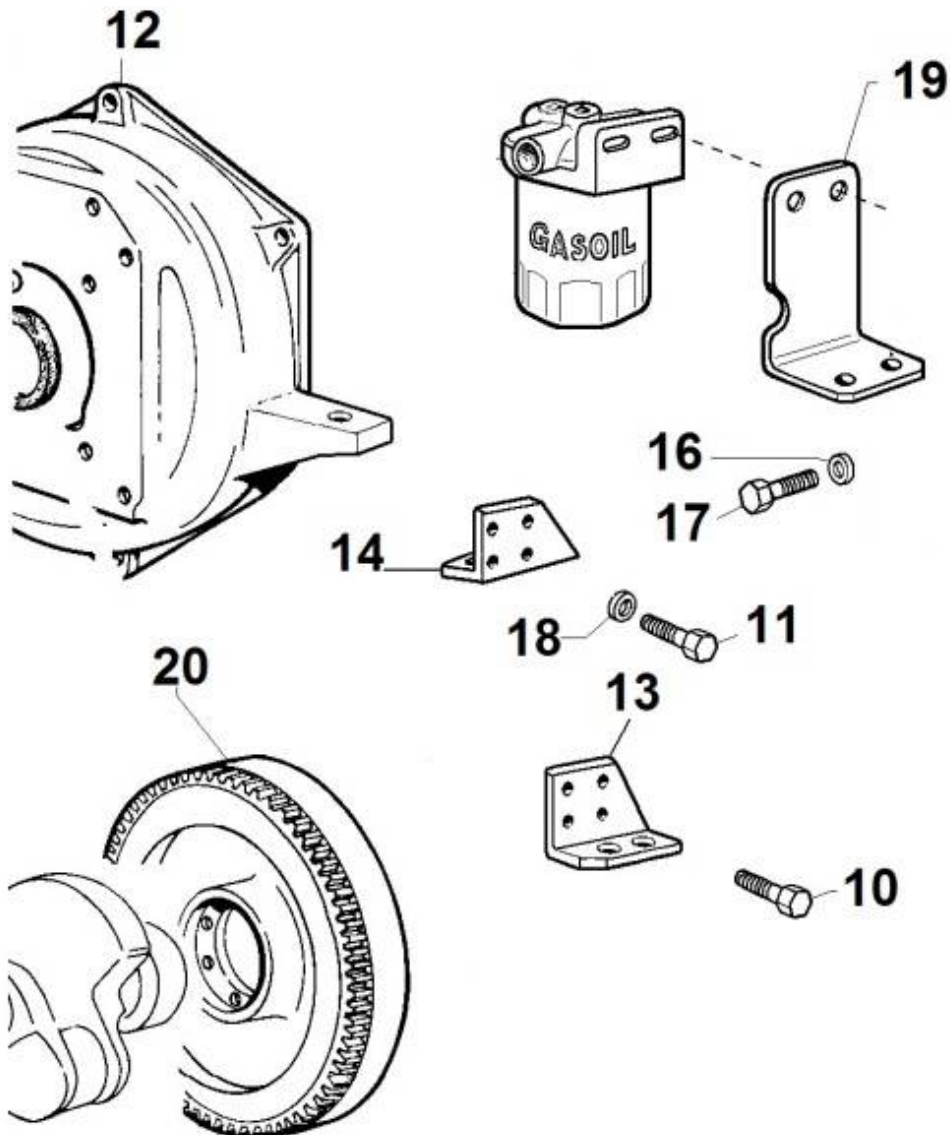

PAGURO - SPARE PARTS CATALOGUE
PAGURO 14000 3-PHASE - 1st PTO ACCESSORIES

PAGURO - SPARE PARTS CATALOGUE
PAGURO 14000 3-PHASE - 1st PTO ACCESSORIES

NO.	CODE:	DESCRIPTION	Q.TY
	AD40LO9880938	Flywheel Assly for SAE 7" 1/2"	1
	AD40LO2816088	RING GEAR	1
10	AD40LO1770124	SCREW	7
11	AD40LO1790037	BOLT N10	8
12	AD40LO2032315	SAE 5 BELL HOUSING	1
12	AD40LO2032436	BELL GREY	1
13	AD40LO6429561 (AD40LO6429350)	ENG.BRACK.BELL SIDE AND MOT.MGVOLPI GREY	1
14	AD40LO6429562 (AD40LO6429351)	ENG.BRACK.BELL SIDE AND MOT.MGVOLPI GREY	1
16	AD40LO7565013	SP. WASHER S C10	8
17	AD40LO1770123	SCREW	2
18	AD40LO7565013	SP. WASHER S C10	2
20	AD40LO9880938	Flywheel Assly for SAE 7" 1/2"	1