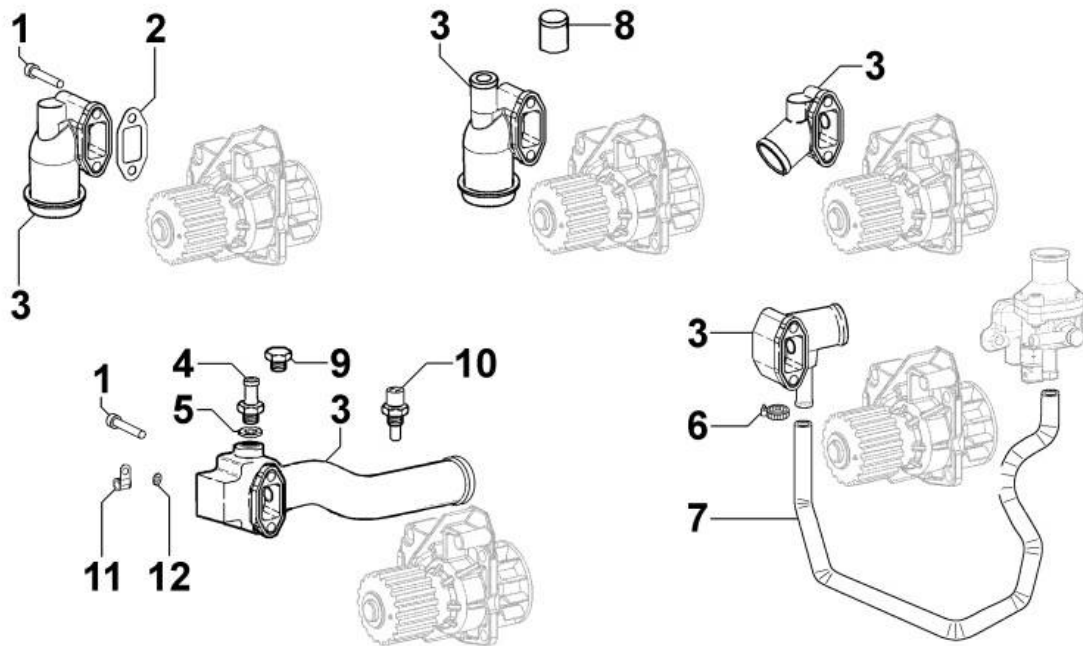

PAGURO - SPARE PARTS CATALOGUE
PAGURO 14000 3-PHASE - COOLANT INLET FLANGE

PAGURO - SPARE PARTS CATALOGUE
PAGURO 14000 3-PHASE - COOLANT INLET FLANGE

NO.	CODE:	DESCRIPTION	Q.TY
1	AD40LO9730018	HSHC SCREW ISO 4762 M6X45	2
2	AD40LO4501158	WATER PUMP INLET FLANGE GASKET	1
3	AD40LO7330286	WAT.PUMP ENTRY UNION(LOMB.MA.)	1
5	AD40LO4670061	COPPER WASHER D19/14.2 1.5 THK	1
10	AD40LO9195078	THERMOSTAT	1