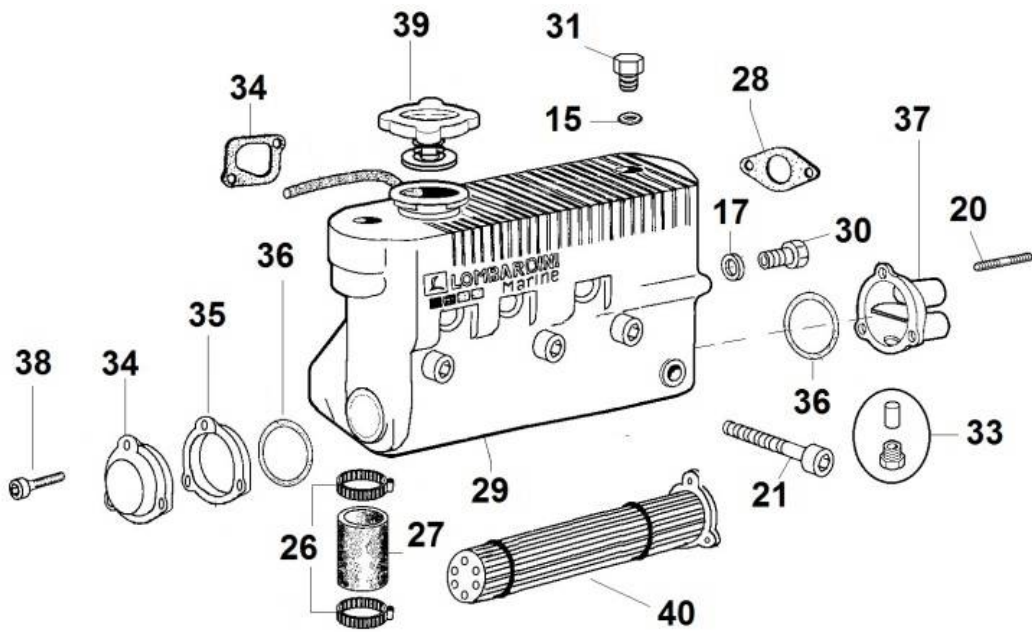

PAGURO - SPARE PARTS CATALOGUE
PAGURO 14000 3-PHASE - COOLANT RADIATOR

PAGURO - SPARE PARTS CATALOGUE
PAGURO 14000 3-PHASE - COOLANT RADIATOR

NO.	CODE:	DESCRIPTION	Q.TY
17	AD40LO4670061	COPPER WASHER D19/14.2 1.5 THK	1
20	AD40LO6780142	STUD BOLT	2
21	AD40LO9730221	SCREW	6
26	AD40LO3630128	CLAMP INOX 30-45	2
27	AD40LO9602072	TUBE	1
28	AD40LO4500102	GASKET	1
29	AD40LO7350440 (AD40LO7350243)	RADIATOR LDW1003 MARINE BLACK	1
33	AD40LO9080215	PLUG, ZINC ANODE	1
34	AD40LO4420070	EXHAUST MANIFOLD GASKET	2/3/4
35	AD40LO3527570	SPACER FOR RAD. FOCS	1
36	AD40LO1200265	SEALING ORING	4
37	AD40LO2655030	FRONT COVER	1
38	AD40LO9730211	SCREW	3
39	AD40LO9000114	CAP	1
40	AD40LO9340034	TUBE NEST	1
43	AD40LO9040037	CAP	1
48	AD40LO9080220	PLUG FOR EXCHANGER 1/8" GAS	1
49	AD40LO4670059	COPPER WASHER D14/10.2 1	1