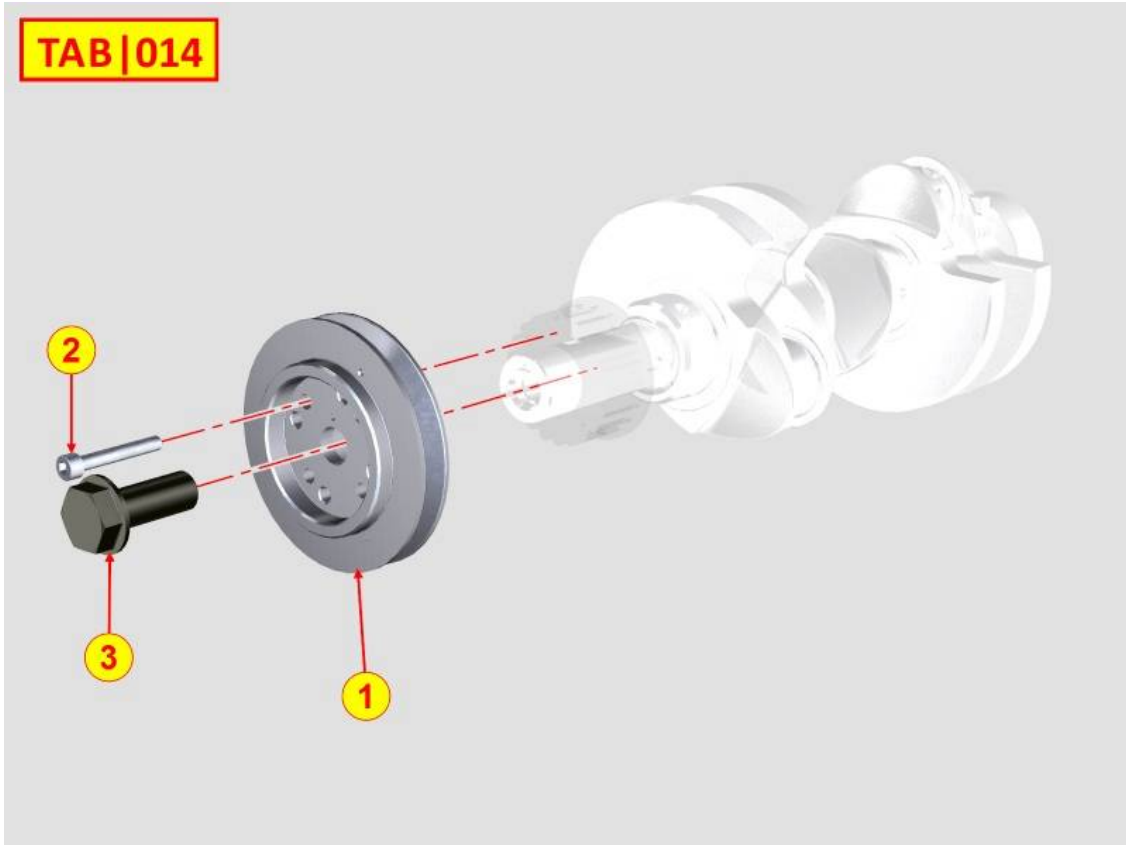

PAGURO - SPARE PARTS CATALOGUE
PAGURO 14000 3-PHASE - PULLEYS / BELT

PAGURO - SPARE PARTS CATALOGUE
PAGURO 14000 3-PHASE - PULLEYS / BELT

NO.	CODE:	DESCRIPTION	Q.TY
1	AD40LO7051143	Crankshaft pulley (driving pulley) 1 gro	1
2	AD40LO9732016	SOC HEAD CAP SCR M6X40L 8.8	4
3	AD40LO9865319	CRANKSHAFT BOLT	1