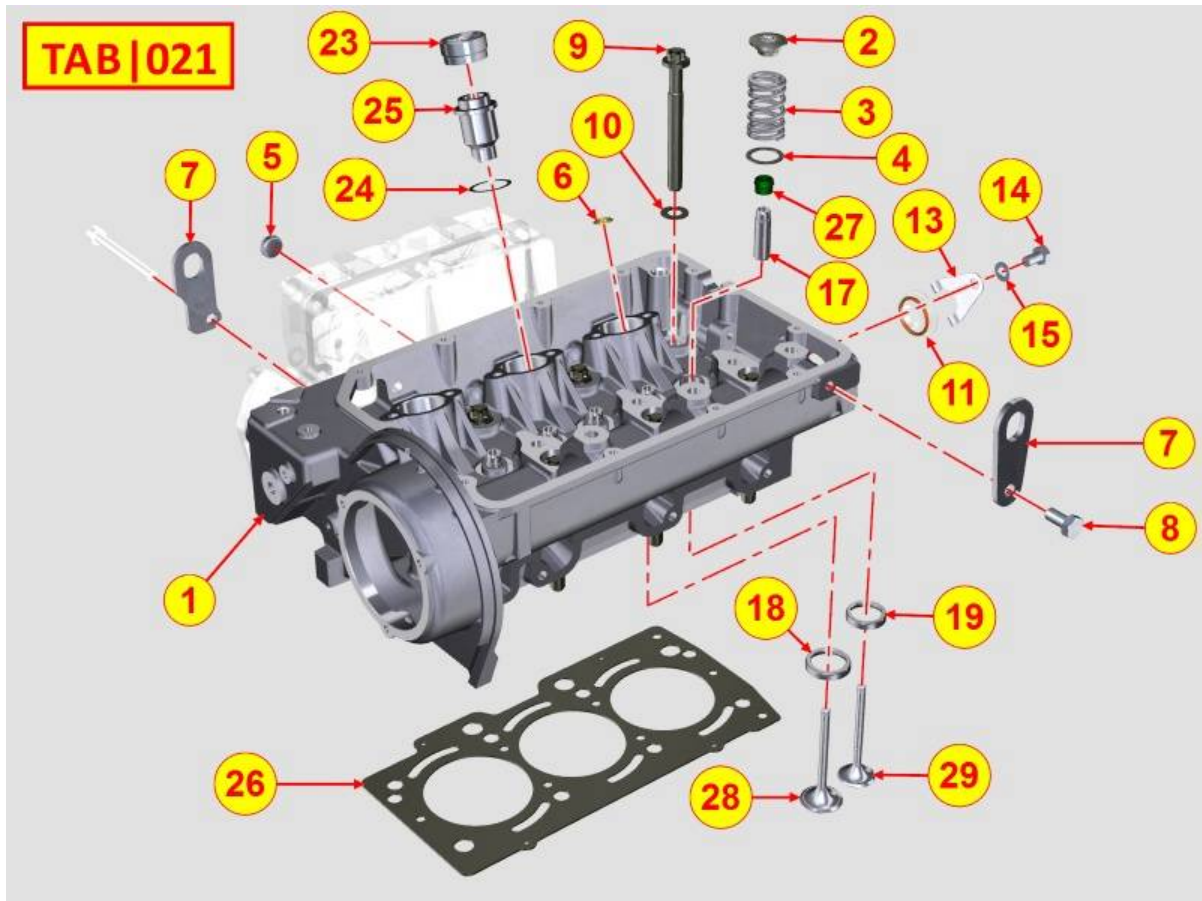

PAGURO - SPARE PARTS CATALOGUE
PAGURO 14000 3-PHASE - CYLINDER HEAD

PAGURO - SPARE PARTS CATALOGUE
PAGURO 14000 3-PHASE - CYLINDER HEAD

NO.	CODE:	DESCRIPTION	Q.TY
5	AD40LO8990047	SHUTTER CAP D18	2
6	AD40LO5989007	SPARK ARRESTOR 2.430.190.002	3
7	AD40LO8545190	BRACE	2
8	AD40LO1770002	HEX.HEAD.SCR.M8X16 -5739	1
9	AD40LO9820222	TORX BOLT M10X90 FOCS	8
10	AD40LO7625130	WASHER D19/10.2 1.0 THK	8
11	AD40LO1200081	ORING 3100 D2000	1
13	AD40LO5570019	RETAINER	1
14	AD40LO1770127	SCREW	1
15	AD40LO7625010	WASHER D.8X15X1,5	1
17	AD40LO4845200	VALVE GUIDE	6
18	AD40LO8000197	VALVE SEAT INLET	3
19	AD40LO8000211	VALVE SEAT EXHAUST	3
23	AD40LO4130096	PRECHAMBER LOCKING NUT	3
24	AD40LO3527517	PRECHAMBER SPACER	9
25	AD40LO6725070	COMBUSTION PRECHAMBER	3
26	AD40LO4730004	HEAD GASKET 1003 THICK.1,43 META. (47308)	1
26	AD40LO4730005	HEAD GASKET 1003 TH.1,53 STEEL	1
26	AD40LO4730012	HEAD GASKET 1003 THICK.1,63 META. (47308)	1
40	AD40LO8205108	HEAD/FUEL SYSTEM GASKET SET	1