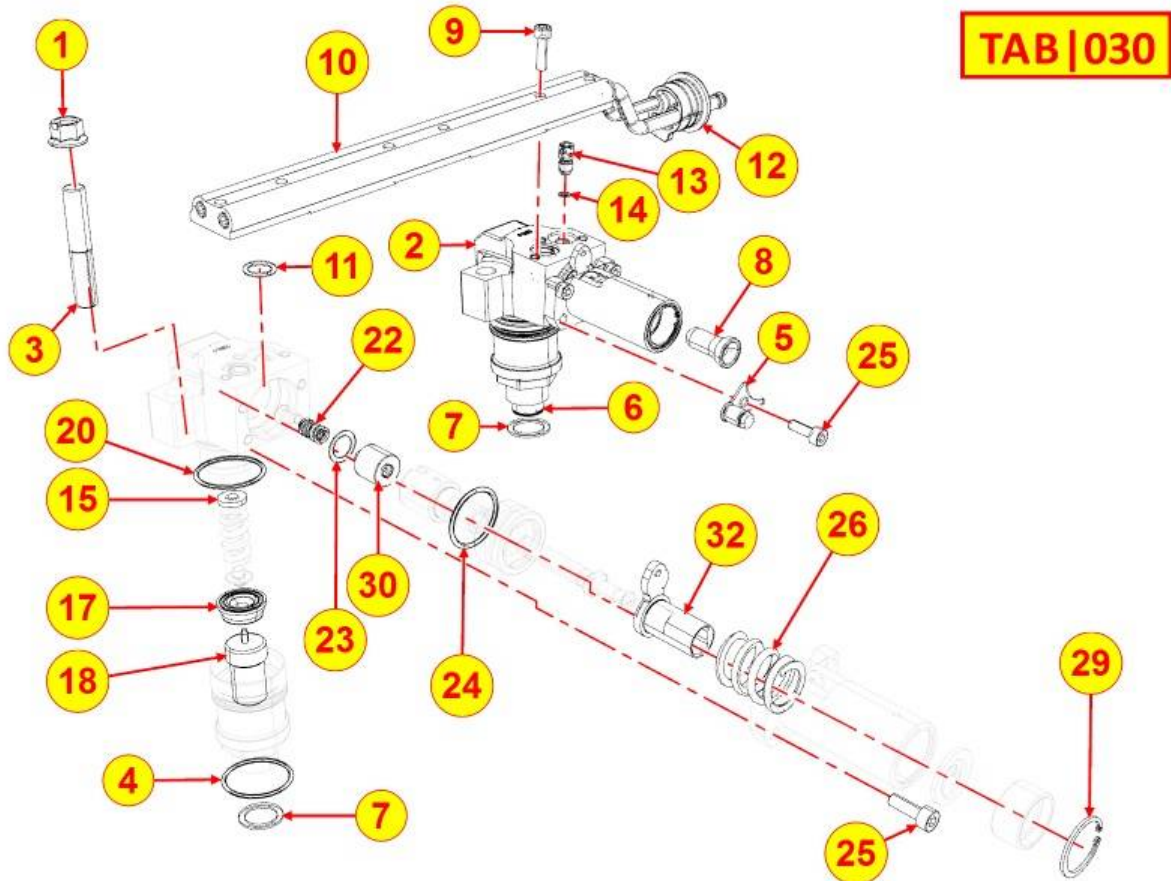

PAGURO - SPARE PARTS CATALOGUE
PAGURO 14000 3-PHASE - INJECTION SYSTEM

PAGURO - SPARE PARTS CATALOGUE
PAGURO 14000 3-PHASE - INJECTION SYSTEM

NO.	CODE:	DESCRIPTION	Q.TY
1	AD40LO3240164	NUT	6
2	AD40LO6590290	UNIT PUMP INJECTOR	3
3	AD40LO6780203	Stud M8X30 Fixing Unit Injector Pump	6
4	AD40LO1200213	ORING 2106 - 26,70 X 1,78	2/3/4
5	AD40LO6370796	OVERFUEL SPRING ASSEMBLY PLATE	1
7	AD40LO4670082	COPPER WASHER 14X19X1	3
9	AD40LO9730313	SOCKET HEAD SCREW M4X16 DIN 7984-12.9	6
10	AD40LO9375995	FUEL RAIL FOCS 3 CYL	1
11	AD40LO1200286	ORING 9,25X1,78	2
12	AD40LO4750014	GASKET FOR FUEL TUBE COMPLETE	1
13	AD40LO9680041	REL. VALVE	2/3/4
14	AD40LO4760038	GASKET	2/3/4
15	AD40LO8335142	SPACER	1
17	AD40LO3527220	SPACER	2/3/4
18	AD40LO6531436	NOZZLE	2/3/4
20	AD40LO1200287	ORING 25,12X1,78	2/3/4
22	AD40LO5801274	SPRING	2/3/4
23	AD40LO4760015	GASKET	2/3/4
24	AD40LO1200277	ORING	2/3/4
25	KDISC. (AD40LO9730206)		4to12
26	AD40LO5755113	SPRING	2/3/4
29	AD40LO1241009	SNAP RING	2/3/4
30	AD40LO9672107	DELIVERY VALVE	2/3/4
32	AD40LO5375017	C. SLEEVE	2/3/4