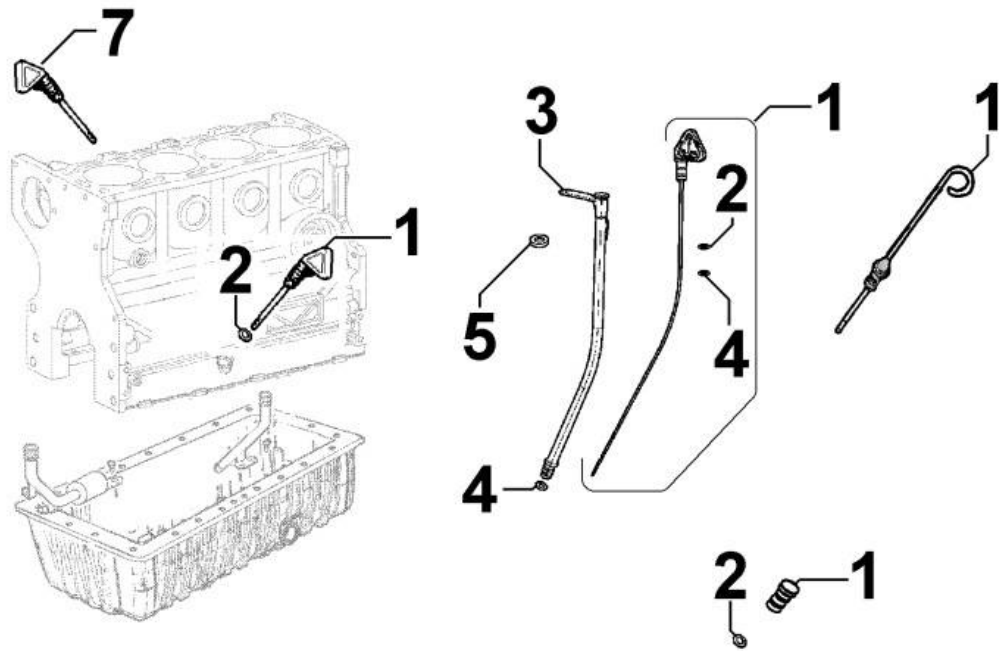

PAGURO - SPARE PARTS CATALOGUE
PAGURO 14000 3-PHASE - OIL DIPSTICK

PAGURO - SPARE PARTS CATALOGUE
PAGURO 14000 3-PHASE - OIL DIPSTICK

NO.	CODE:	DESCRIPTION	Q.TY
3	AD40LO9330139	COMPLETE DIPSTICK TUBE (FOCS L.MARINE)	1
4	AD40LO1200001	ORING 108-GOM. NITRIL D2000	2