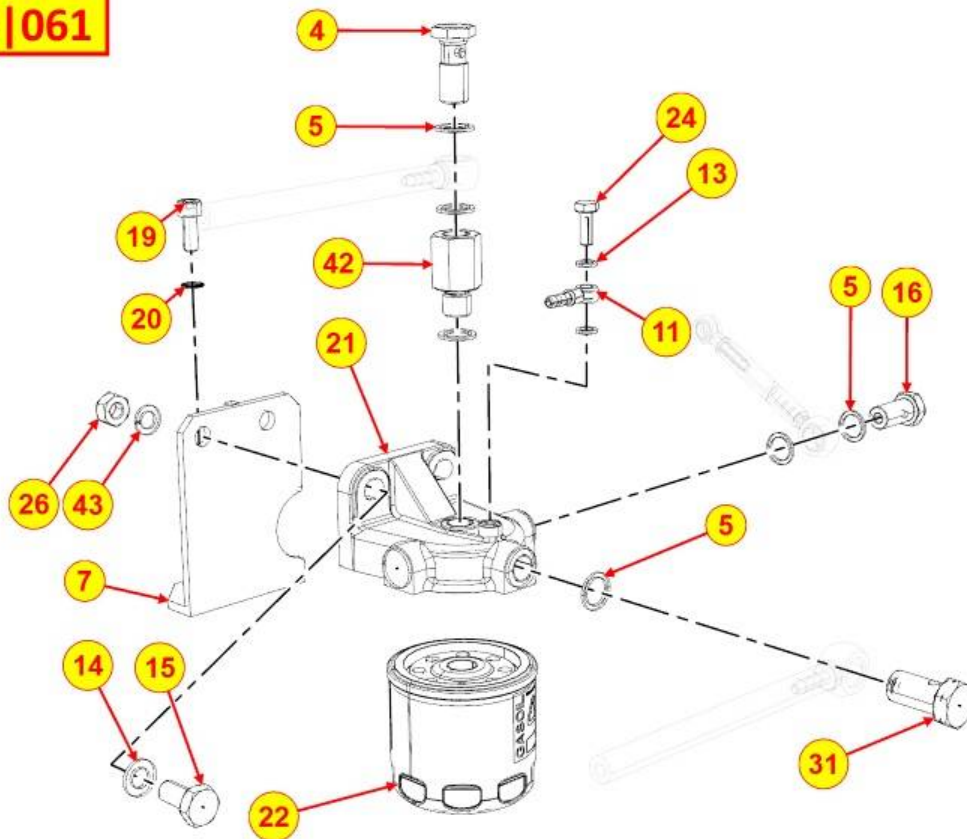

PAGURO - SPARE PARTS CATALOGUE
PAGURO 14000 3-PHASE - FUEL FILTER

TAB | 061

PAGURO - SPARE PARTS CATALOGUE
PAGURO 14000 3-PHASE - FUEL FILTER

NO.	CODE:	DESCRIPTION	Q.TY
5	AD40LO4670061	COPPER WASHER D19/14.2 1.5 THK	7
7	AD40LO8760110	SUPPORT (L.MARINE) GREY	1
11	AD40LO7270108	BANJO D.6	1
13	AD40LO4670062	COPPER WASHER D10/6.2 1.5 THK	2
14	AD40LO7625019	WASHER 10X18X2	2
15	AD40LO9730045	ALLEN SCREW 10X30- 5931-12.9+dac	2
16	AD40LO1901032	Banjo bolt 14X1	1
20	AD40LO7565007	SPRING WASHER D14.2/8.2	2
21	AD40LO3730125	FUEL FILTER	1
22	AD40LO2175288	FUEL FILTER	1
22	AD40LO2175288	FUEL FILTER	1
26	AD40LO3240033	NUT M10X1,5- UNI.5588-8S+ZN.B	2
31	AD40LO9680049	FUEL FILTER VALVE	1
43	AD40LO7565011	LOCK WASHER M10	2