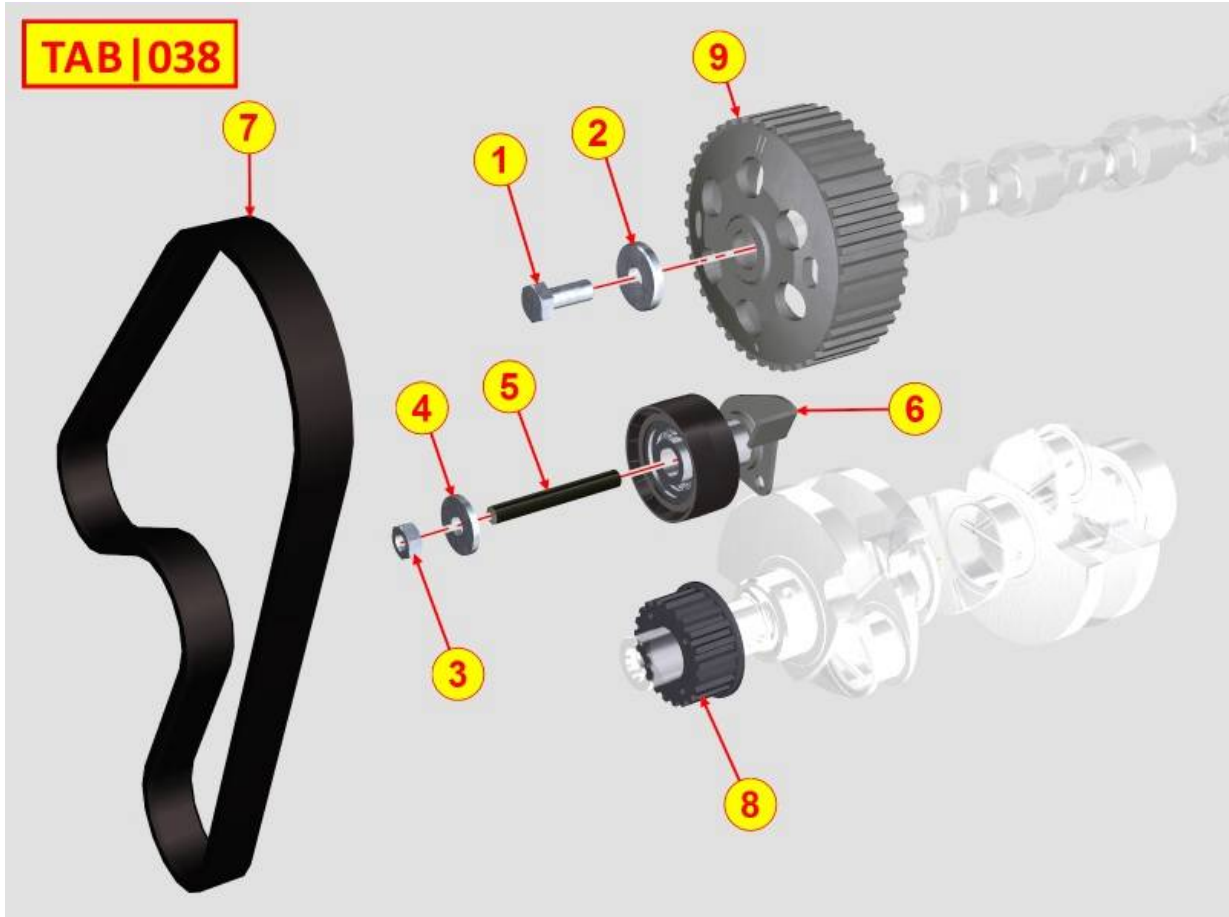

PAGURO - SPARE PARTS CATALOGUE
PAGURO 14000 3-PHASE - TIMING SYSTEM

PAGURO - SPARE PARTS CATALOGUE
PAGURO 14000 3-PHASE - TIMING SYSTEM

NO.	CODE:	DESCRIPTION	Q.TY
1	AD40LO9820142	Hex bolt M10x25L, 1.25P	1
2	AD40LO7625045	WASHER D. 11X33X5	1
3	AD40LO3240033	NUT M10X1,5- UNI.5588-8S+ZN.B	1
4	AD40LO7495010	WASHER D. 10,5X32X4	1
5	AD40LO6800090	STUD M10X70RAD. CORTA U	1
6	AD40LO4110009	BELT TENSIONER	1
7	AD40LO2440338	TIMING BELT	1
8	AD40LO6975292	TIMING DRIVING PULLEY	1
9	AD40LO7090012	TIMING DRIVEN PULLEY	1