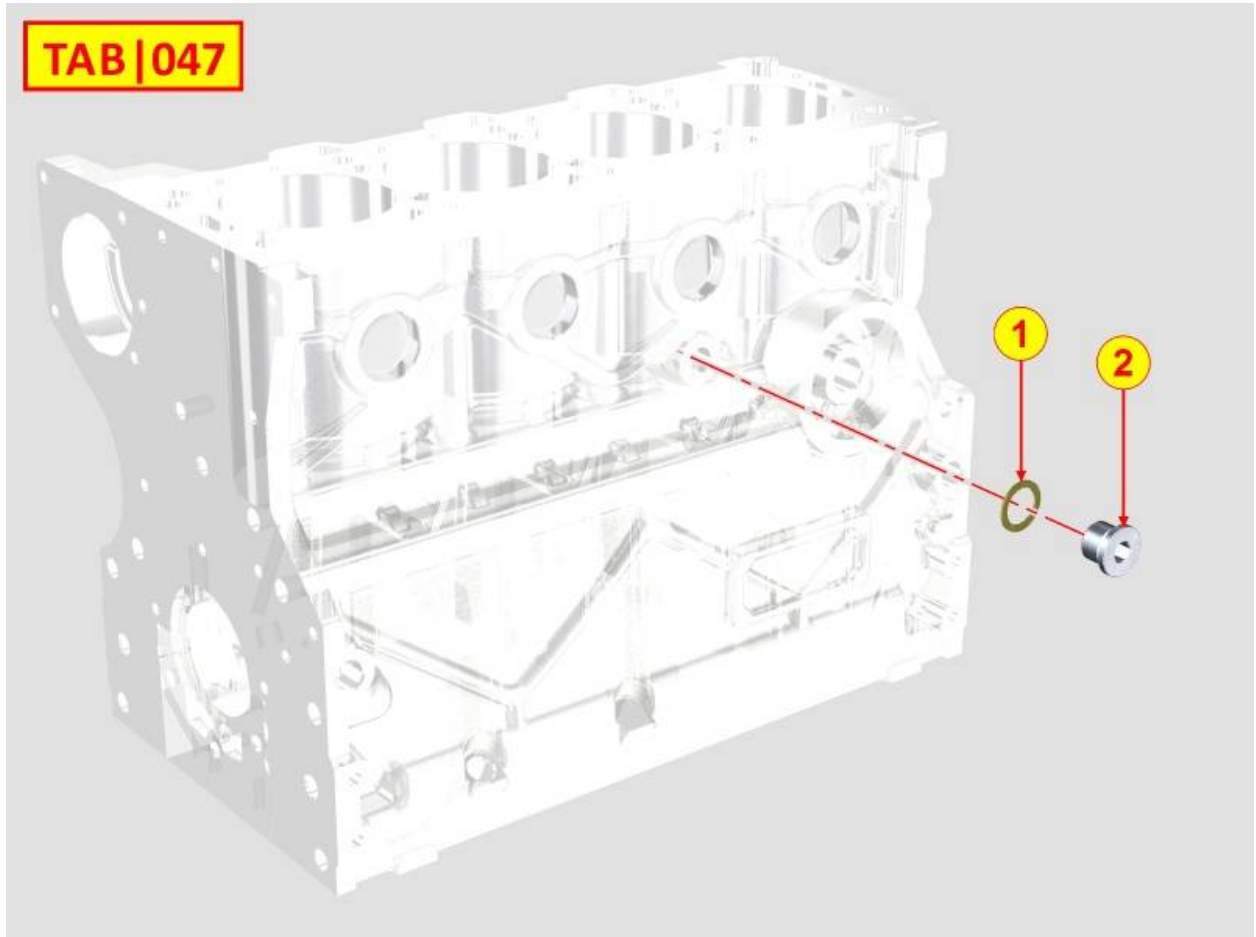

PAGURO - SPARE PARTS CATALOGUE
PAGURO 14000 3-PHASE - OIL COOLER

PAGURO - SPARE PARTS CATALOGUE
PAGURO 14000 3-PHASE - OIL COOLER

NO.	CODE:	DESCRIPTION	Q.TY
1	AD40LO4670019	COPPER WASHER D22X16.2 1	1
2	AD40LO9040031	HEX PLUG M16X1.5 DIN 908 + ZNB	1