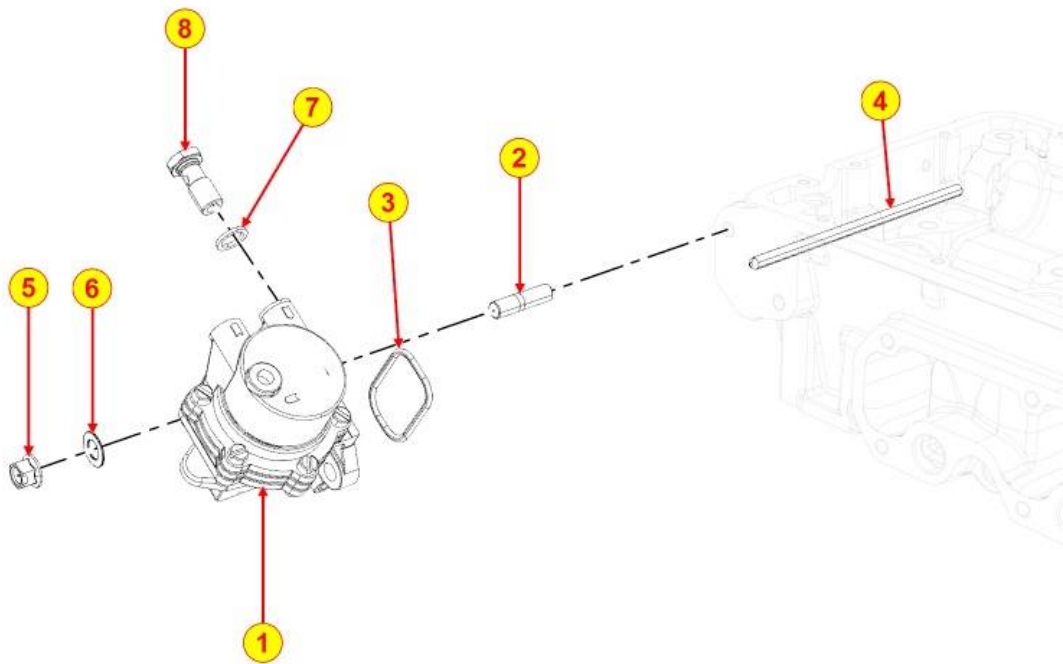

PAGURO - SPARE PARTS CATALOGUE
PAGURO 14000 3-PHASE - FUEL FEED PUMP

TAB | 062

PAGURO - SPARE PARTS CATALOGUE
PAGURO 14000 3-PHASE - FUEL FEED PUMP

NO.	CODE:	DESCRIPTION	Q.TY
1	AD40LO6585151	FUEL FEED PUMP	1
2	AD40LO6780008	STUD M8X20	2
3	AD40LO1200087	ORING 3150	1
4	AD40LO7200721	FUEL PUMP PUSH ROD	1
5	AD40LO3240164	NUT	2
6	AD40LO7555029	BEL WASHER D15/8.4 0.8 T	2
7	AD40LO4670059	COPPER WASHER D14/10.2 1.	4
8	AD40LO1901193	UNION BOLT M 10	2