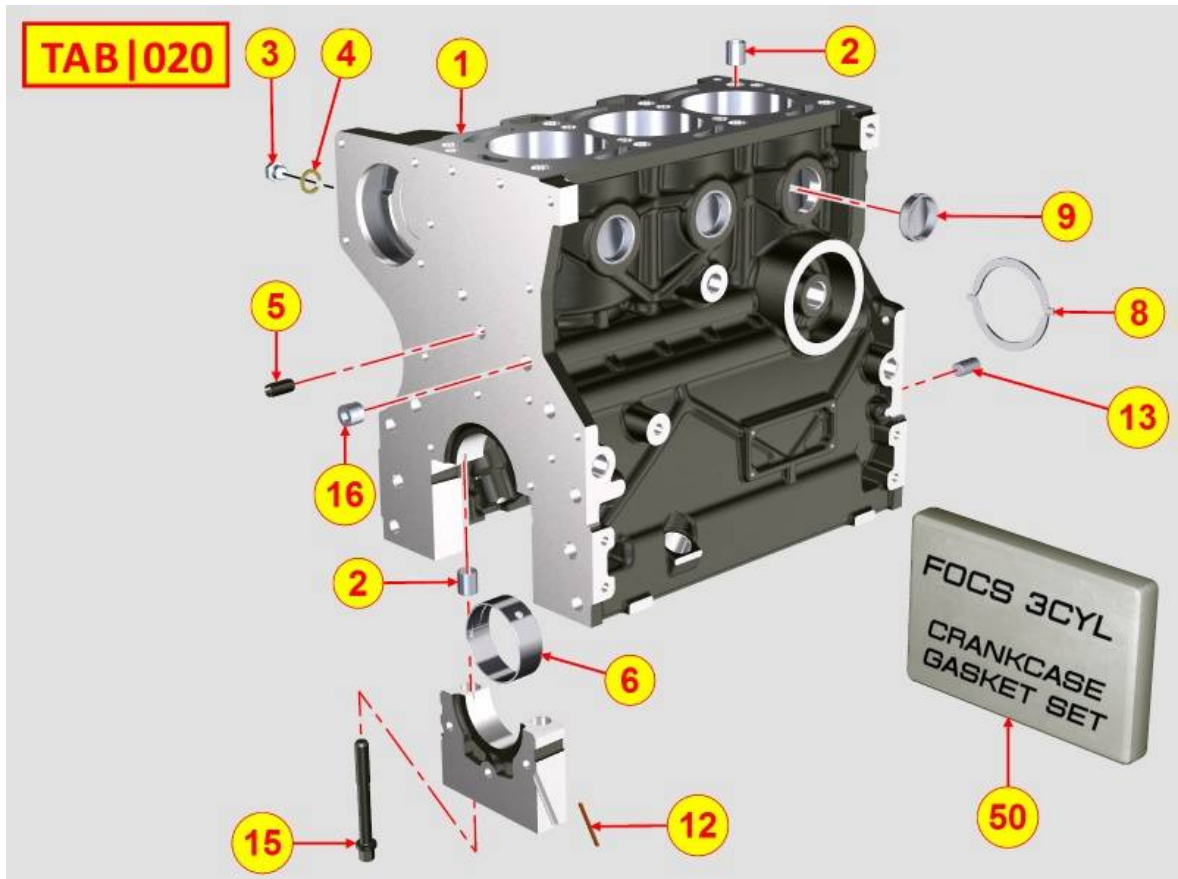

PAGURO - SPARE PARTS CATALOGUE
PAGURO 14000 3-PHASE - CRANKCASE

PAGURO - SPARE PARTS CATALOGUE
PAGURO 14000 3-PHASE - CRANKCASE

NO.	CODE:	DESCRIPTION	Q.TY
1	AD40LO1511271	LDW1003 CRANKCASE ASSEMBLY	1
2	AD40LO1970140	CYL DOWEL D13/11 15 LONG	2
3	AD40LO8965048	HEX PLUG M10X1 F.ZN12I	1
4	AD40LO4670060	COPPER WASHER	1
5	AD40LO8430105	ELASTIC DOWEL PIN 8X16 DIN 1481	1
6	AD40LO1611193	SUPP.BEARING STD	3/4/5
6	AD40LO1611194	BEARING -0,25	3/4/5
6	AD40LO1611195	BEARING -0,50	3/4/5
8	AD40LO1257158	ANELLO SPALLAMENTO STD 1404	2
8	AD40LO1257159	THRUST BEARING +0.1	2
8	AD40LO1257160	THRUST BEARING +0.2	2
9	AD40LO8990022	PLUG D.30	4
12	AD40LO4400054	BEARING CUP RUBBER SEAL	4
13	AD40LO8400108	DOWEL PIN D.10X20 UNI 1707	2
16	AD40LO9080182	PLUG AVSEAL D10 02961-01012	1
20	AD40LO4670059	COPPER WASHER D14/10.2 1	1
50	AD40LO8205109	CRANKCASE GASKET SET	1