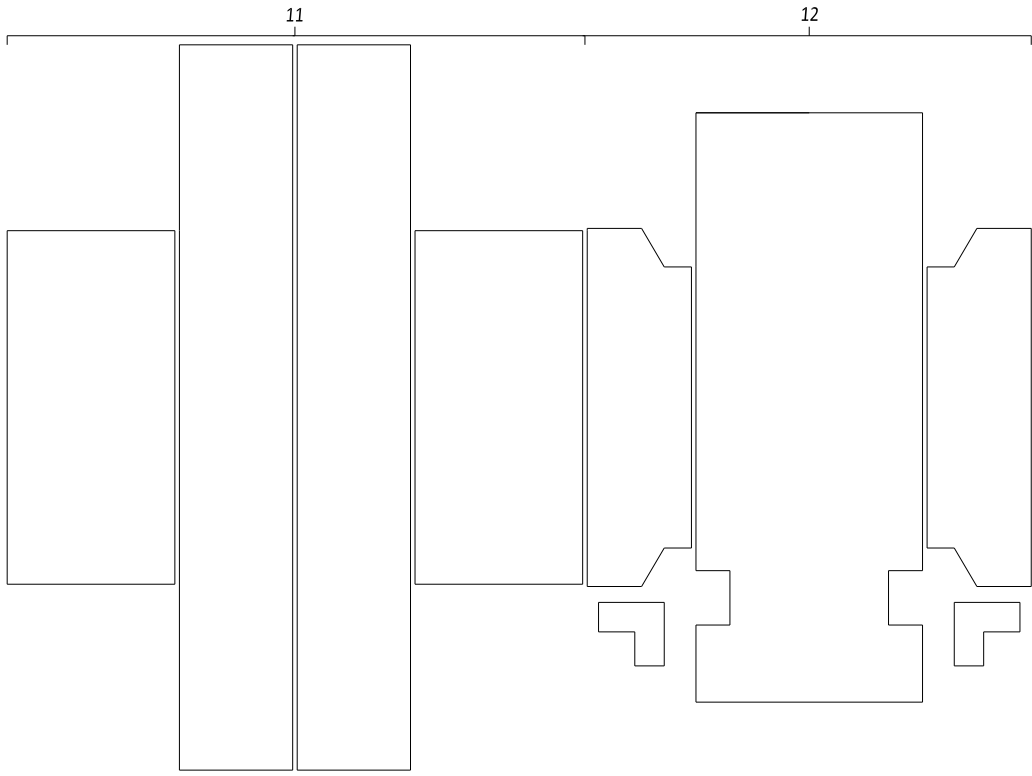

PAGURO - SPARE PARTS CATALOGUE
PAGURO 14000 3-PHASE - TAB.4

PAGURO - SPARE PARTS CATALOGUE
PAGURO 14000 3-PHASE - TAB.4

NO.	CODE:	DESCRIPTION	Q.TY
1	AC10SB0006	CAPSULE PAGURO 14000	1
2	AD38AD0024	CAPSULE ADHESIVE WAVE P14 SCA	1
2	AD38AD0025	CAPSULE ADHESIVE WAVE P14 ASP	1
3	AD18MT0004	MOUSSE 14X8	1
4	AD19GI0001	COVER PLATES 20/60	1
5	AD12ST0014	EXTERNAL BRACKET P14	1
5	AD12ST0015	EXTERNAL BRACKET P14	1
6	AD11FI0005	EXTERNAL SHOCK ABSORBER	4
7	AD21BL0001	CLOSING RUBBER STRIP LID	6
8	AD21BL0002	CLOSING RUBBER STRIP BOT	8
9	AD23TR0001	HOOK FOR CAPSULE	22
10	AD18MT0004	MOUSSE 14X8	1
11	AC12MT0005-00	INSULATION FOAM CAPSULE P14 LID	1
12	AC12MT0006-00	INSULATION FOAM CAPSULE P14 BOT	1