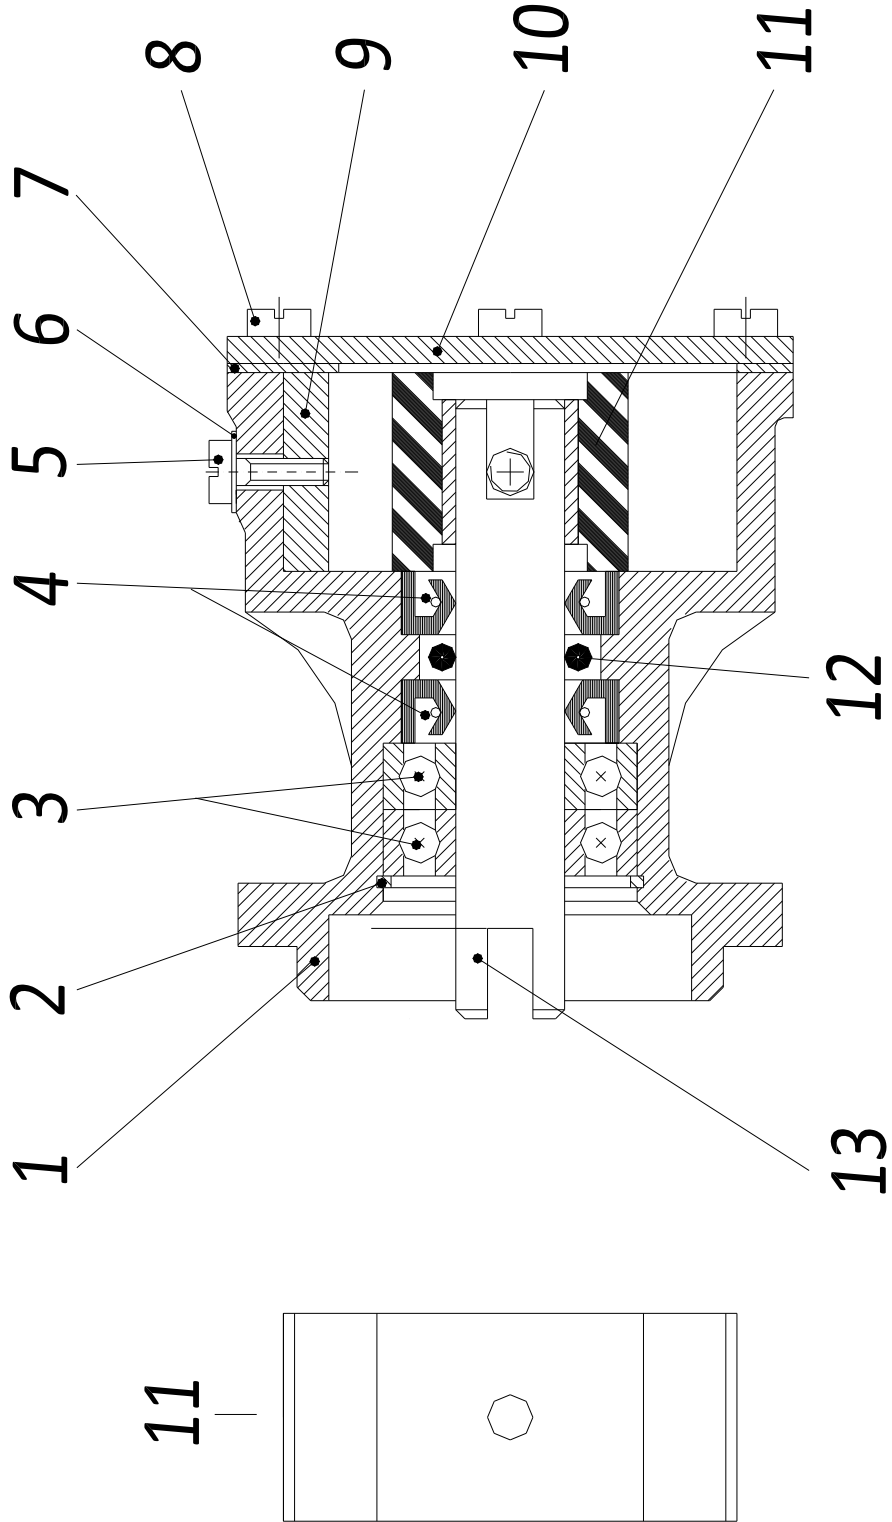

PAGURO - SPARE PARTS CATALOGUE
PAGURO 14000 3-PHASE - TAB.2

PAGURO - SPARE PARTS CATALOGUE
PAGURO 14000 3-PHASE - TAB.2

POS.	CODE	DESCRIPTION	Q.TY
1	AD09AT0005	TERMOSWITCH	1
2	AD09MO0002	CONNECTOR 82X52	1
3	AD09TR0004	TRANSFORMER, CURRENT	1
4	AD09RE0016	RELE'	2
5	AD09RS0003	RESISTOR, R47	1
6	AD40DI4041	DIODES BRIDGE	3
7	AD04ZA0012	COMPOUND TRIF.ATN 28/2 20 KVA 230/400 V. 50 HZ (ALT. 125 MM)	1
8	AD09PR0014	BOTTER TRANSFORMER SINGLEPH. 200VA P230- 400V	1
9	AD08SC0016	CONNECTOR, 8 PINS MALE	1
10	AD08DR0001	REMOTE CONTROL PANEL WITH CABLE (DISCONTINUED)	1
11	AD21CA0100	COMPLETE PLASTIC BOX WITH LABEL	1
12	AD38AD0012	STICKER, CONTROL PANEL	1
13	AC30SC0001-00	CABLE, 15MT	1
14	AD08SC0012	PRINTED CIRCUIT BOARD (DISCONTINUED)	1
15	AC30SC0002-00	CABLE, 15MT + ATS25	1
16	AD08DR0005-00	CONTROL PANEL ATS- 25	1
17	AD08SC0015	CONNECTOR, 8 PINS FEMALE	1

PAGURO - SPARE PARTS CATALOGUE
PAGURO 14000 3-PHASE - TAB.3

PAGURO - SPARE PARTS CATALOGUE
PAGURO 14000 3-PHASE - TAB.3

NO.	CODE:	DESCRIPTION	Q.TY
1	AD40AN4393	WATER PUMP ST106 LOMBARDINI/PAGURO	1
2	AD40AN2470	CIRCLIP 28X1.2	1
3	AD40AN2402	BALL BEARING 60012RS (12X28X8)	1
4	AD40AN3737	Lipseal 12x24x7	1
5	AD40AN5396	SCREW M4x8 FOR COG FIXING	1
6	ADHA0001-00	COPPER WASHER 4X8	1
7	AD40AN2521	GASKET FOR WATER PUMP COVER	1
8	AD40AN233	SCREW FOR WATER PUMP 4X8	1
9	AD40AN2381	CAM PLATE FOR WATER PUMP	1
10	AD40AN2380	WATER PUMP COVER	1
11	AD40AN3823	WATER PUMP IMPELLER (Ø 12.00 10 BLADES)	1
12	AD40AN1092	O-RING 3403 DI. 10.78X2.62	1
13	AD40AN4394	WATER PUMP SHAFT ST106 P LOMB.	1