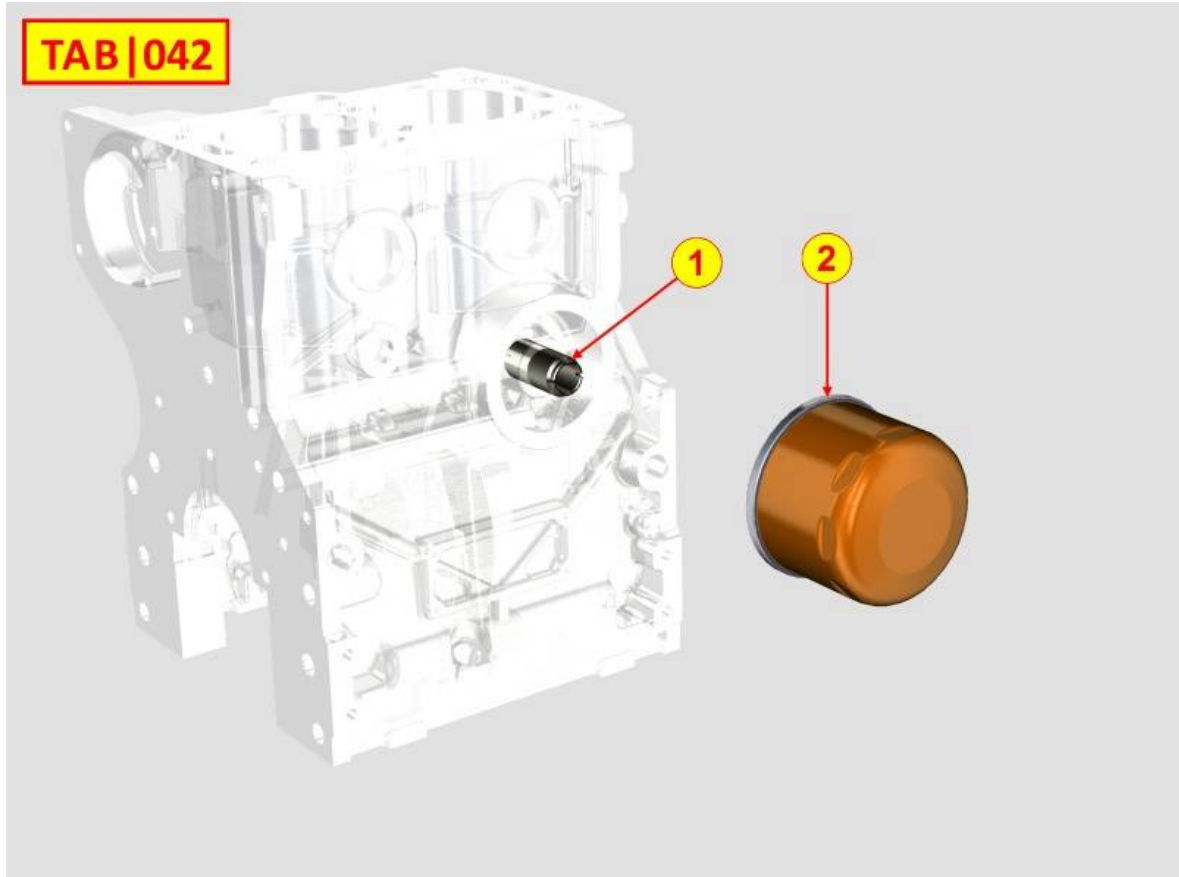

PAGURO - SPARE PARTS CATALOGUE
PAGURO 14000 3-PHASE - OIL FILTER

PAGURO - SPARE PARTS CATALOGUE
PAGURO 14000 3-PHASE - OIL FILTER

NO.	CODE:	DESCRIPTION	Q.TY
1	AD40LO7265021	OIL FLTER CONNECTION	1
2	AD40LO2175283 (AD40LO2175107)	OIL CARTRID. SPARE PART KOHLER	1