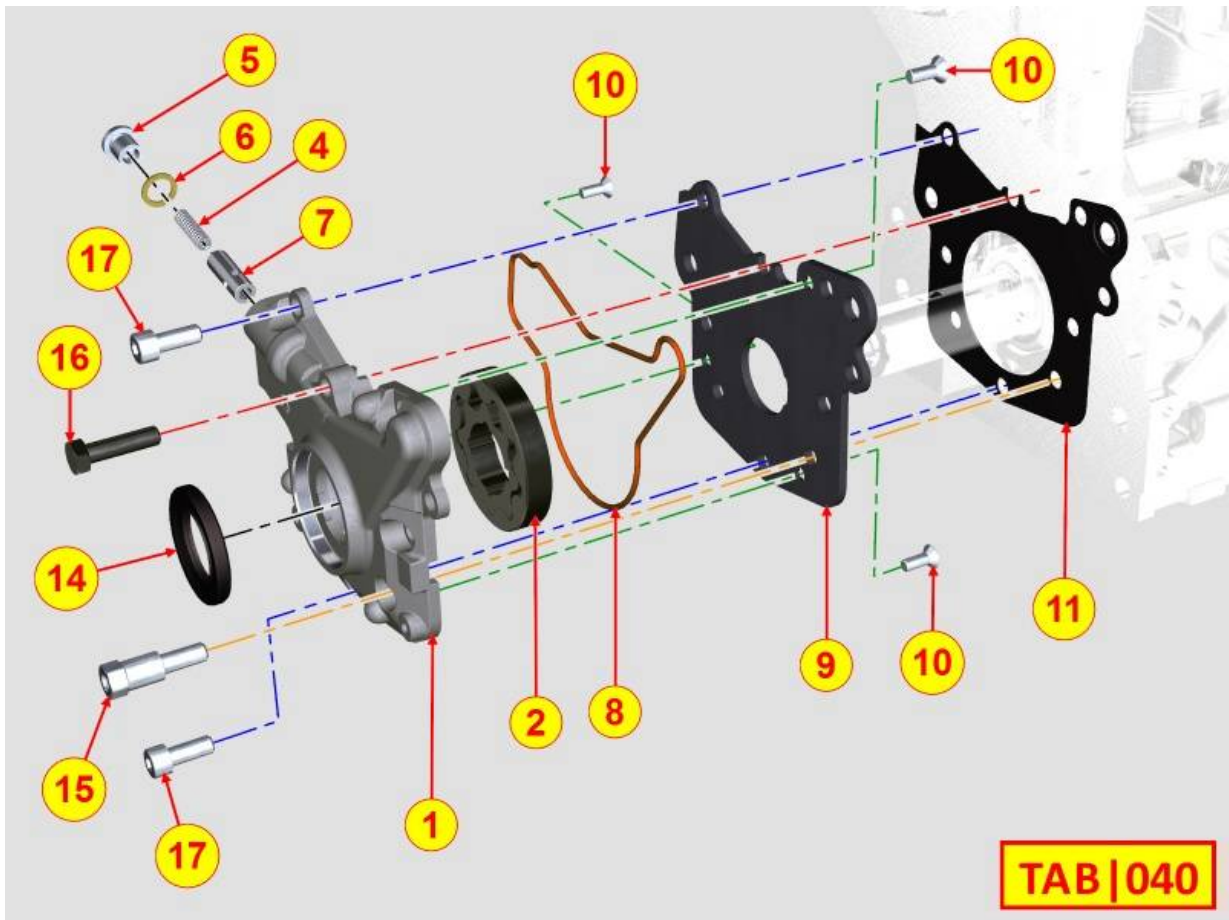

PAGURO - SPARE PARTS CATALOGUE
PAGURO 14000 3-PHASE - OIL PUMP

PAGURO - SPARE PARTS CATALOGUE
PAGURO 14000 3-PHASE - OIL PUMP

NO.	CODE:	DESCRIPTION	Q.TY
1	AD40LO6605131	OIL PUMP WITH ROTOR 8MM	1
5	AD40LO9015005	BY PASS VALVE PLUG	1
6	AD40LO4670060	COPPER WASHER	1
7	AD40LO6495045	BY PASS VALVE PISTON	1
8	AD40LO1200292	OIL PUMP COVER GASKET	1
10	AD40LO9800061	CAPSCREW	3
11	AD40LO4580216	OIL PUMP GASKET	1
14	AD40LO1213343	OIL SEAL 32X50X6 PER AL	1
15	AD40LO9865174	SPCIAL SCREW	2
16	AD40LO1770007	HEX SCREW M8X30-5737-8G+ZN.B	1
17	AD40LO9732074	SOC HEAD SCR M8X20L UNI5931 ST	6