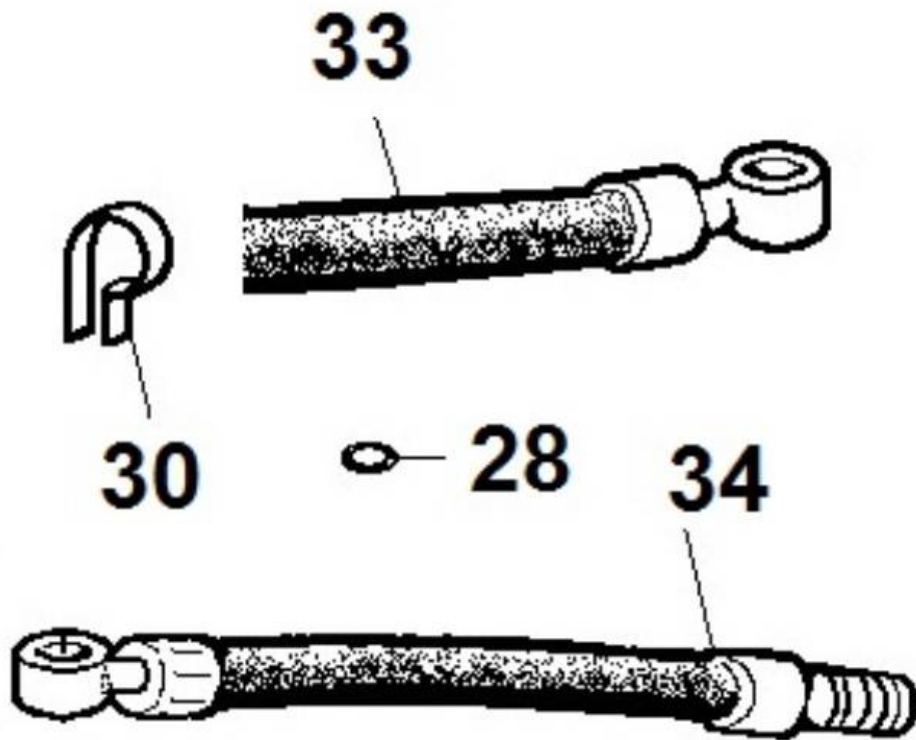

PAGURO - SPARE PARTS CATALOGUE
PAGURO 14000 3-PHASE - FUEL LINES

PAGURO - SPARE PARTS CATALOGUE
PAGURO 14000 3-PHASE - FUEL LINES

NO.	CODE:	DESCRIPTION	Q.TY
28	AD40LO4670059	COPPER WASHER D14/10.2 1.	2
30	AD40LO3630170	CLAMP G11	1
33	AD40LO9375748	FUEL PIPE	1
34	AD40LO9375750	FUEL RECIRCULATION PIPE	1