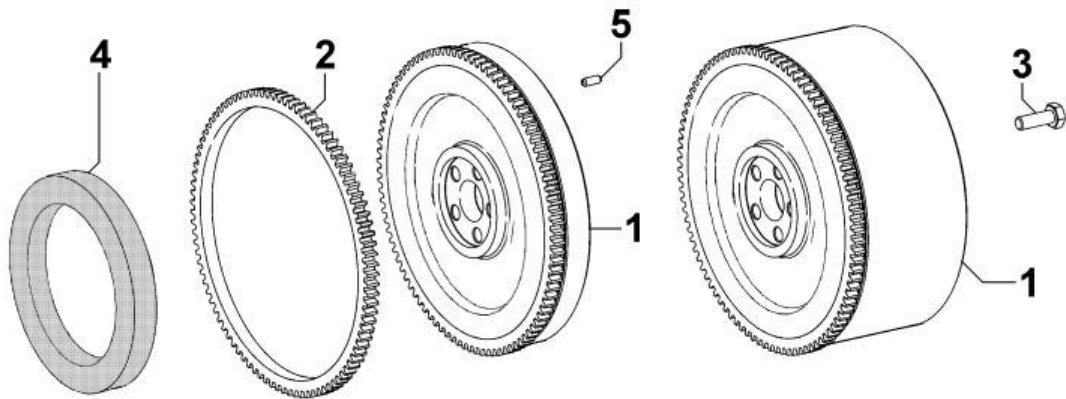

PAGURO - SPARE PARTS CATALOGUE
PAGURO 14000 3-PHASE - FLYWHEEL

PAGURO - SPARE PARTS CATALOGUE
PAGURO 14000 3-PHASE - FLYWHEEL

NO.	CODE:	DESCRIPTION	Q.TY
3	AD40LO1780097	Hex. Screw M10 X 1.25 x 30	5

PAGURO - SPARE PARTS CATALOGUE
PAGURO 14000 3-PHASE - ENGINE FLANGE /BACKPLATE