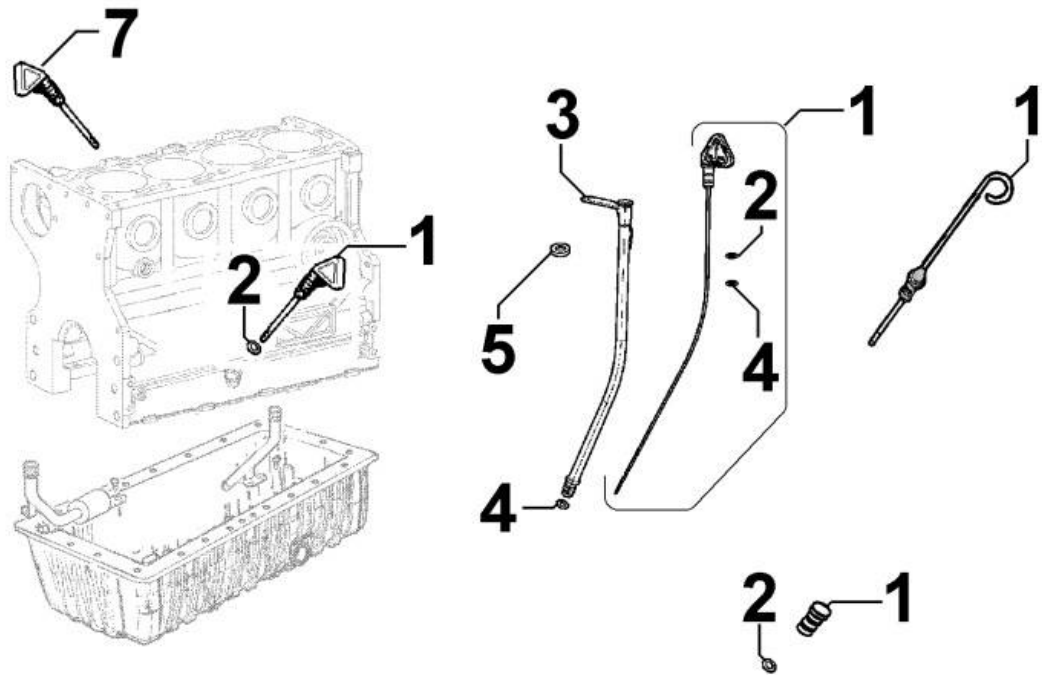

PAGURO - SPARE PARTS CATALOGUE
PAGURO 12000 v - OIL DIPSTICK

PAGURO - SPARE PARTS CATALOGUE
PAGURO 12000 v - OIL DIPSTICK

NO.	CODE:	DESCRIPTION	Q.TY
3	AD40LO9330139	COMPLETE DIPSTICK TUBE (FOCS L.MARINE)	1
4	AD40LO1200001	ORING 108-GOM. NITRIL D2000	2