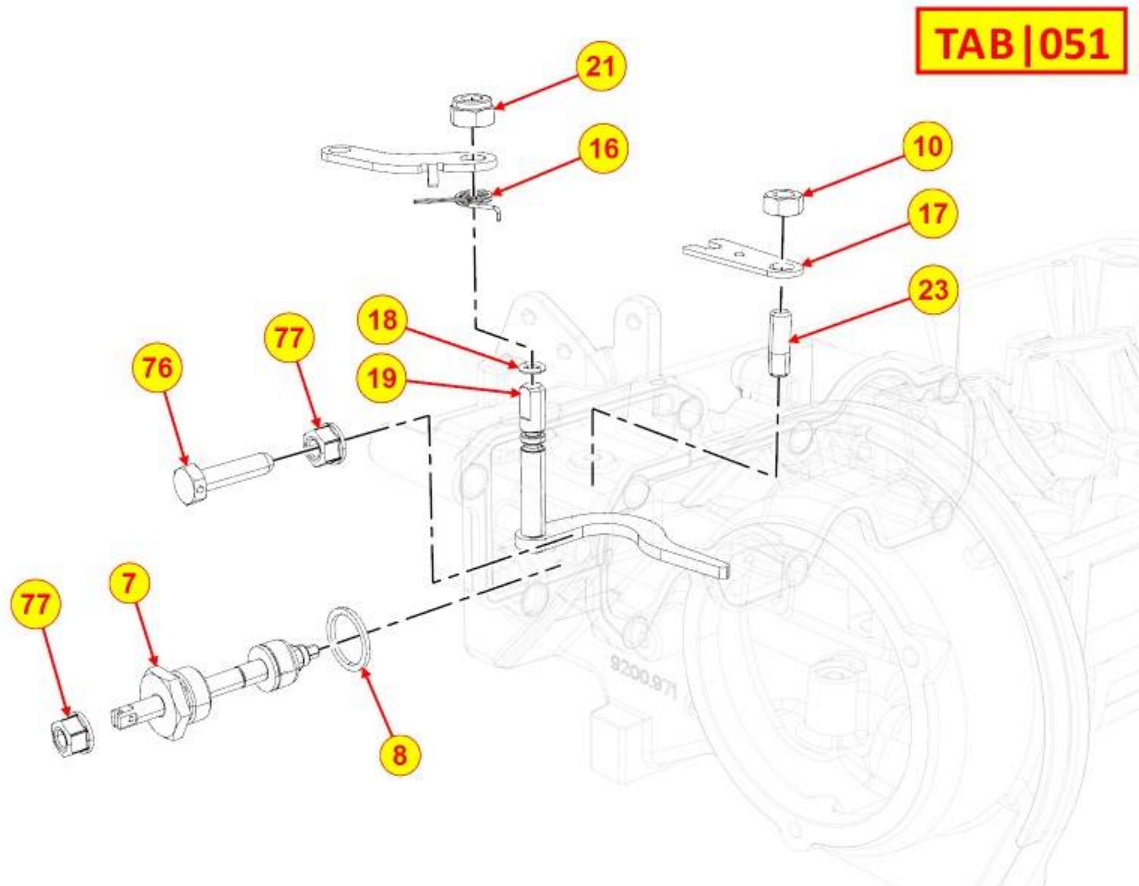

PAGURO - SPARE PARTS CATALOGUE
PAGURO 12000 v - CONTROLS

PAGURO - SPARE PARTS CATALOGUE
PAGURO 12000 v - CONTROLS

NO.	CODE:	DESCRIPTION	Q.TY
7	AD40LO8576138	TORQUE ADAPTOR FOCS 3000RPM	1
8	AD40LO4480046	COPPER WASHER 16.2X20X1.5	1
10	AD40LO3240008	NUT M6-CI.8 type 1- ISO	1
16	AD40LO5660047	LEVER SPRING	1
17	AD40LO6275114	LOCKING STOP LEVER PLATE	1
18	AD40LO1200051	RING	1
19	AD40LO5200413	INTERNAL STOP LEVER	1
20	AD40LO5200414	EXTERNAL STOP LEVER	1
21	AD40LO3203075	LOCKNUT M.8 h. 8,5	1
23	AD40LO6760044	STUD 6X1X10 UNI 5911	1
76	AD40LO1760128	SCREW M6 FOR EXTERNAL LEVER SET UP	1
77	AD40LO3240153	NUT M 6X1 SEAL LOCK	2
80	AD40LO7565004	SPRING WASHER D11.1/6.1 1.3 TH	2