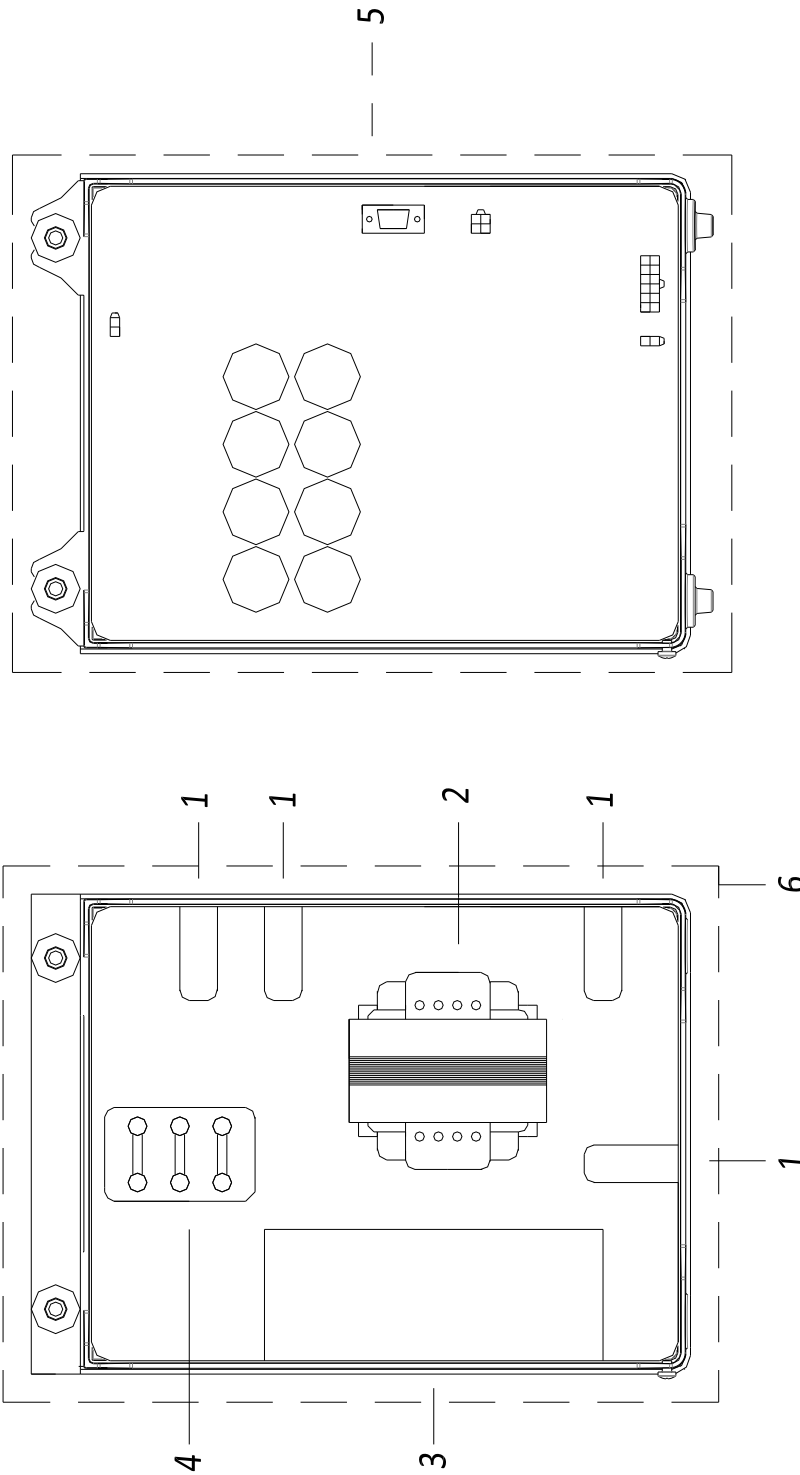

PAGURO - SPARE PARTS CATALOGUE
PAGURO 9000 v - TAB.3

PAGURO - SPARE PARTS CATALOGUE
PAGURO 9000 v - TAB.3

NO.	CODE:	DESCRIPTION	Q.TY
1	AD09FE0001	FERRITITE	4
2	AD09PR0014	BOTTER TRANSFORMER SINGLEPH. 200VA P 230- 400V	1
3	AD09FI0001	EMC FILTER	1
4	AD09MO0002	CONNECTOR 82X52	1
5	AD08NS0002	INVERTER P9v/12v	1
6	AC30SC0003-00	INVERTER ELECTRICAL PLANT P9V/12V	1