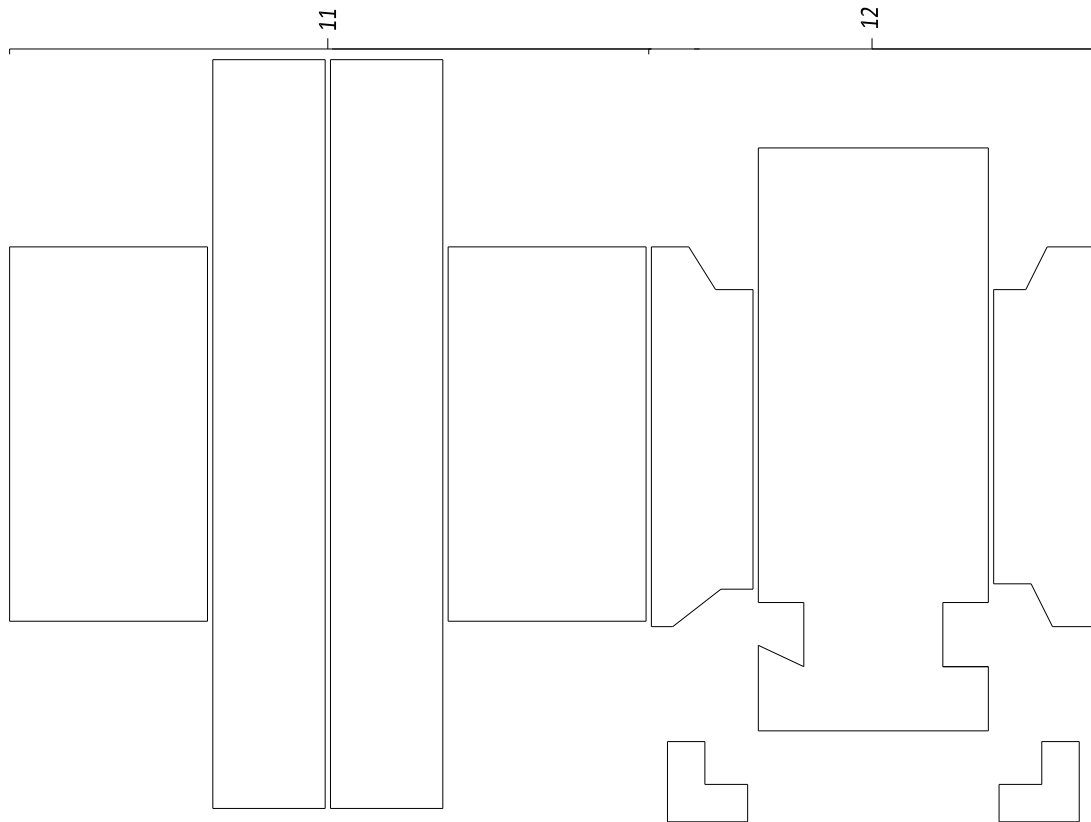

PAGURO - SPARE PARTS CATALOGUE
PAGURO 12000 v - TAB.5

PAGURO - SPARE PARTS CATALOGUE
PAGURO 12000 v - TAB.5

NO.	CODE:	DESCRIPTION	Q.TY
1	AC10SB0013-00	CAPSULE P12v	1
2	AD38AD0043-00	CAPSULE ADHESIVE WAVE P12v ASP	1
2	AD38AD0044-00	CAPSULE ADHESIVE WAVE P12v SCA	1
3	AD18MT0004	MOUSSE 14X8	1
4	AD19GI0001	COVER PLATES 20/60	1
5	AD12ST0006	EXTERNAL BRACKET DX P12v	1
5	AD12ST0007	EXTERNAL BRACKET SX P12v	1
6	AD11FI0005	SHOK ABSORBERS P- LOMB	4
7	AD21BL0001	CLOSING RUBBER STRIP LID	6
8	AD21BL0002	CLOSING RUBBER STRIP BOT	4
9	AD23TR0001	HOOK FOR CAPSULE	14
10	AD18MT0004	MOUSSE 14X8	1
11	AC12MT0023-00	INSULATION FOAM CAPSULE P12v LID	1
12	AC12MT0024-00	INSULATION FOAM CAPSULE P12v BOT	1