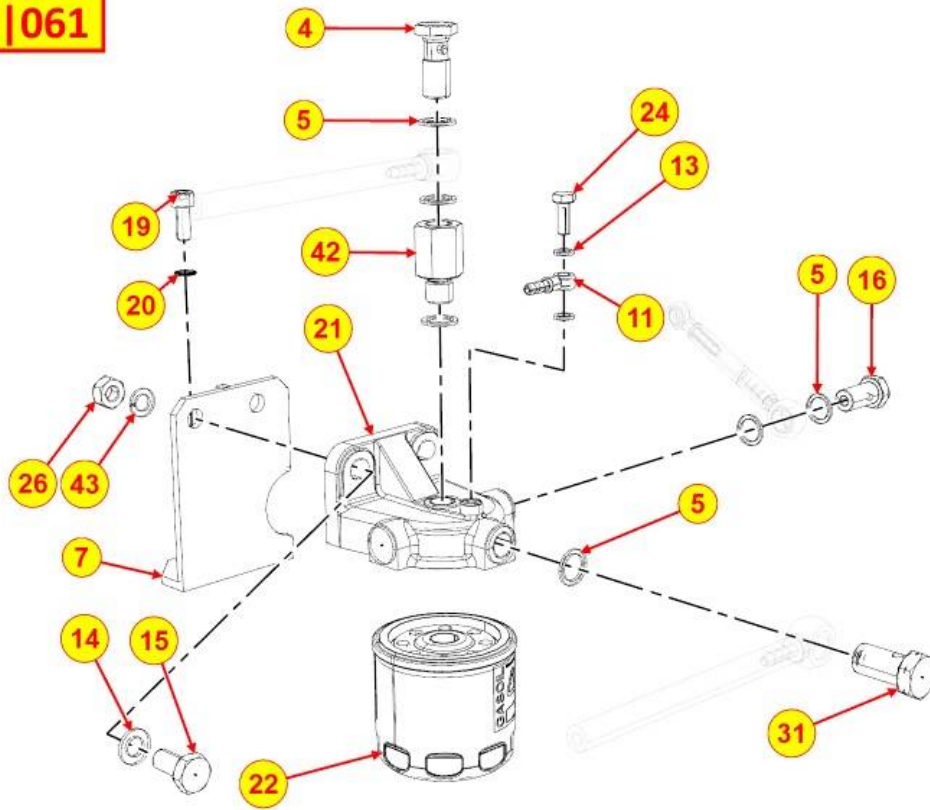

PAGURO - SPARE PARTS CATALOGUE
PAGURO 12000 v - FUEL FILTER

TAB | 061

PAGURO - SPARE PARTS CATALOGUE
PAGURO 12000 v - FUEL FILTER

NO.	CODE:	DESCRIPTION	Q.TY
5	AD40LO4670061	COPPER WASHER D19/14.2 1.5 THK	7
7	AD40LO8760110	SUPPORT (L.MARINE) GREY	1
11	AD40LO7270108	BANJO D.6	1
13	AD40LO4670062	COPPER WASHER D10/6.2 1.5 THK	2
14	AD40LO7625019	WASHER 10X18X2	2
15	AD40LO9730045	ALLEN SCREW 10X30- 5931-12.9+dac	2
16	AD40LO1901032	Banjo bolt 14X1	1
20	AD40LO7565007	SPRING WASHER D14.2/8.2	2
21	AD40LO3730125	FUEL FILTER	1
22	AD40LO2175288	FUEL FILTER	1
22	AD40LO2175288	FUEL FILTER	1
26	AD40LO3240033	NUT M10X1,5- UNI.5588-8S+ZN.B	2
31	AD40LO9680049	FUEL FILTER VALVE	1
43	AD40LO7565011	LOCK WASHER M10	2