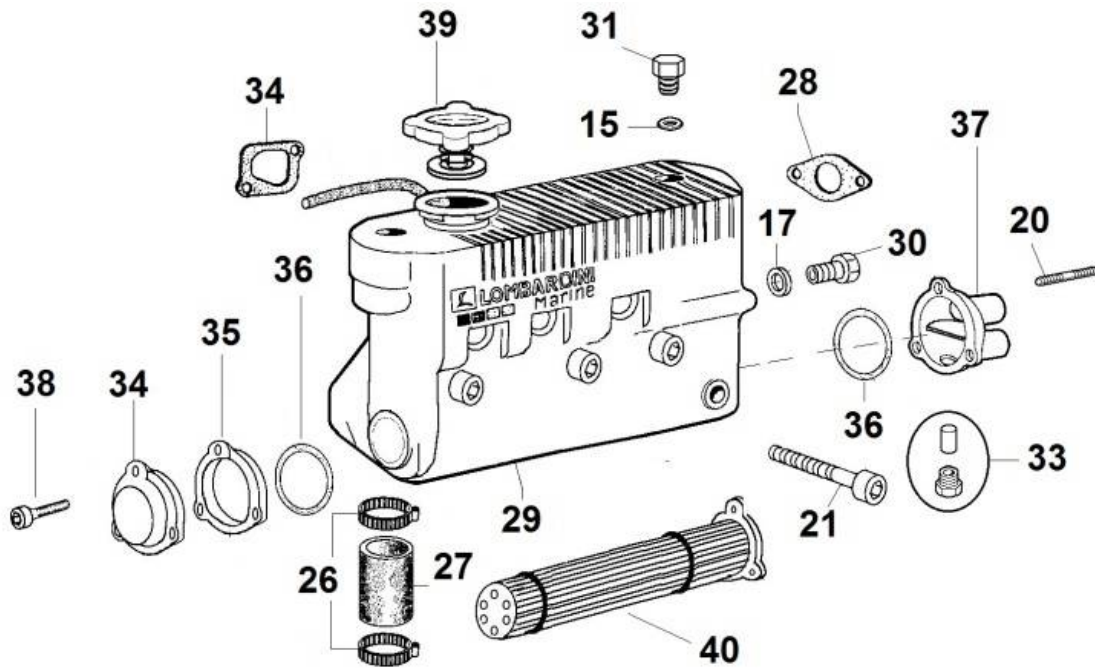

PAGURO - SPARE PARTS CATALOGUE
PAGURO 12000 v - COOLANT RADIATOR

PAGURO - SPARE PARTS CATALOGUE
PAGURO 12000 v - COOLANT RADIATOR

NO.	CODE:	DESCRIPTION	Q.TY
17	AD40LO4670061	COPPER WASHER D19/14.2 1.5 THK	1
20	AD40LO6780142	STUD BOLT	2
21	AD40LO9730221	SCREW	6
26	AD40LO3630128	CLAMP INOX 30-45	2
27	AD40LO9602072	TUBE	1
28	AD40LO4500102	GASKET	1
29	AD40LO7350440 (AD40LO7350243)	RADIATOR LDW1003 MARINE BLACK	1
33	AD40LO9080215	PLUG, ZINC ANODE	1
34	AD40LO4420070	EXHAUST MANIFOLD GASKET	2/3/4
35	AD40LO3527570	SPACER FOR RAD. FOCS	1
36	AD40LO1200265	SEALING ORING	4
37	AD40LO2655030	FRONT COVER	1
38	AD40LO9730211	SCREW	3
39	AD40LO9000114	CAP	1
40	AD40LO9340034	TUBE NEST	1
43	AD40LO9040037	CAP	1
48	AD40LO9080220	PLUG FOR EXCHANGER 1/8" GAS	1
49	AD40LO4670059	COPPER WASHER D14/10.2 1	1