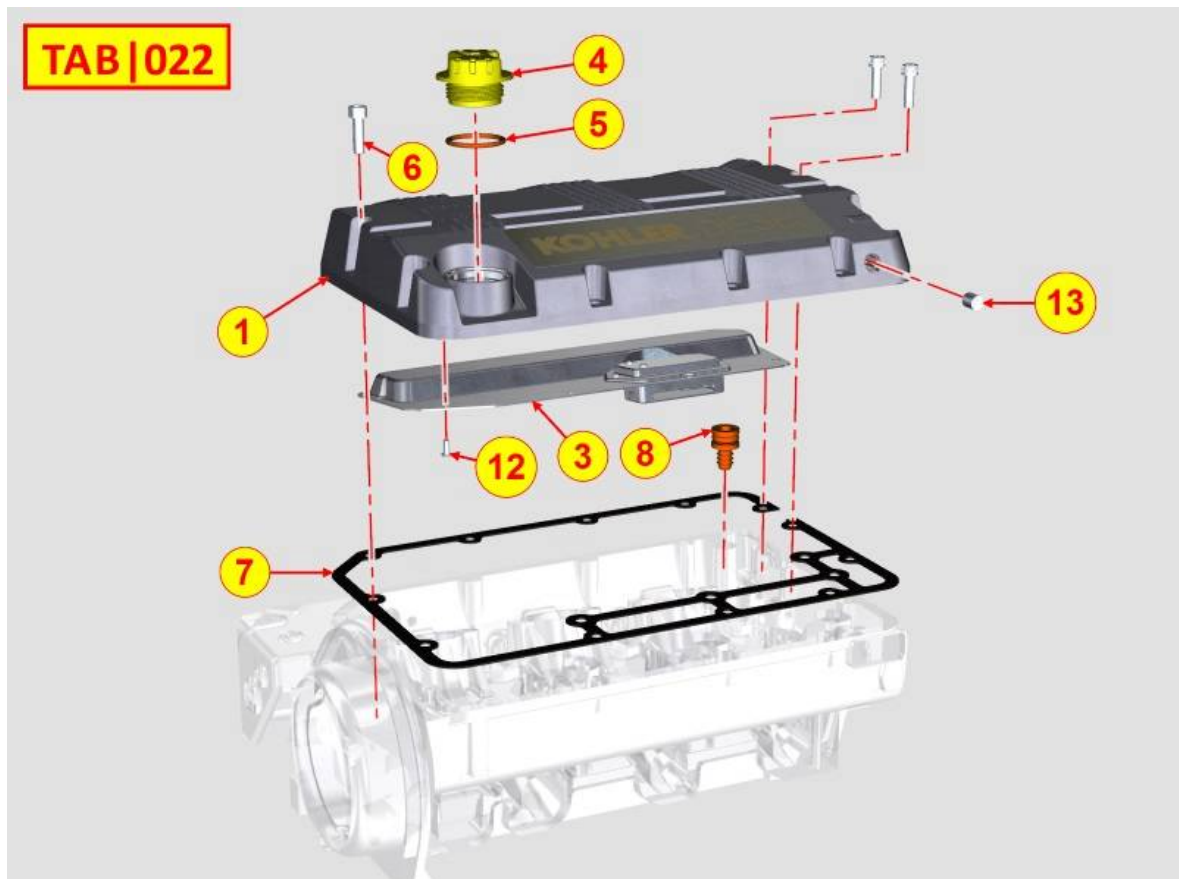

PAGURO - SPARE PARTS CATALOGUE
PAGURO 12000 v - HEAD COVER

PAGURO - SPARE PARTS CATALOGUE
PAGURO 12000 v - HEAD COVER

NO.	CODE:	DESCRIPTION	Q.TY
1	AD40LO2125726	ROCKER ARM COVER ASSY LDW1003	1
3	AD40LO5066222	BREATHING SYSTEM SHEET METAL PLATE KDW 1	1
4	AD40LO9032093	OIL FILLING CAP M30X2	1
5	AD40LO1200082	ORING D31.89/26.50 2.62 THK	1
6	AD40LO9730416	SOCKET HEAD SCREW M6X20 WITH DRYLOC	12
7	AD40LO4400102	ROCKER ARM COVER GASKET	1
8	AD40LO5365122	COUPLING RUBBER COLLAR. HEAD / COVER	1
12	AD40LO7481054	RIVET 3.2X8 -1103- 0410	9
13	AD40LO9080133	PLUG AVSEAL D8 02961-00810	1