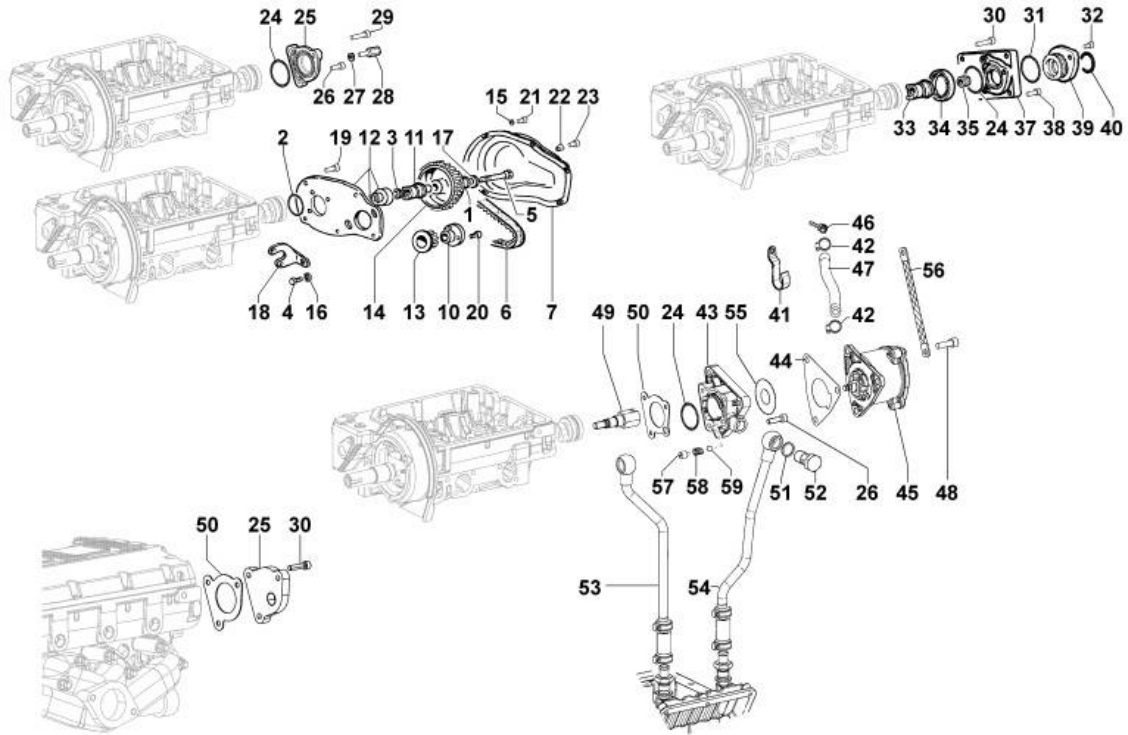

PAGURO - SPARE PARTS CATALOGUE
PAGURO 12000 v - 3rd PTO

PAGURO - SPARE PARTS CATALOGUE
PAGURO 12000 v - 3rd PTO

NO.	CODE:	DESCRIPTION	Q.TY
24	AD40LO1200233	ORING 40,95X2,62	2
26	AD40LO9730416	SOCKET HEAD SCREW M6X20 WITH DRYLOC	3