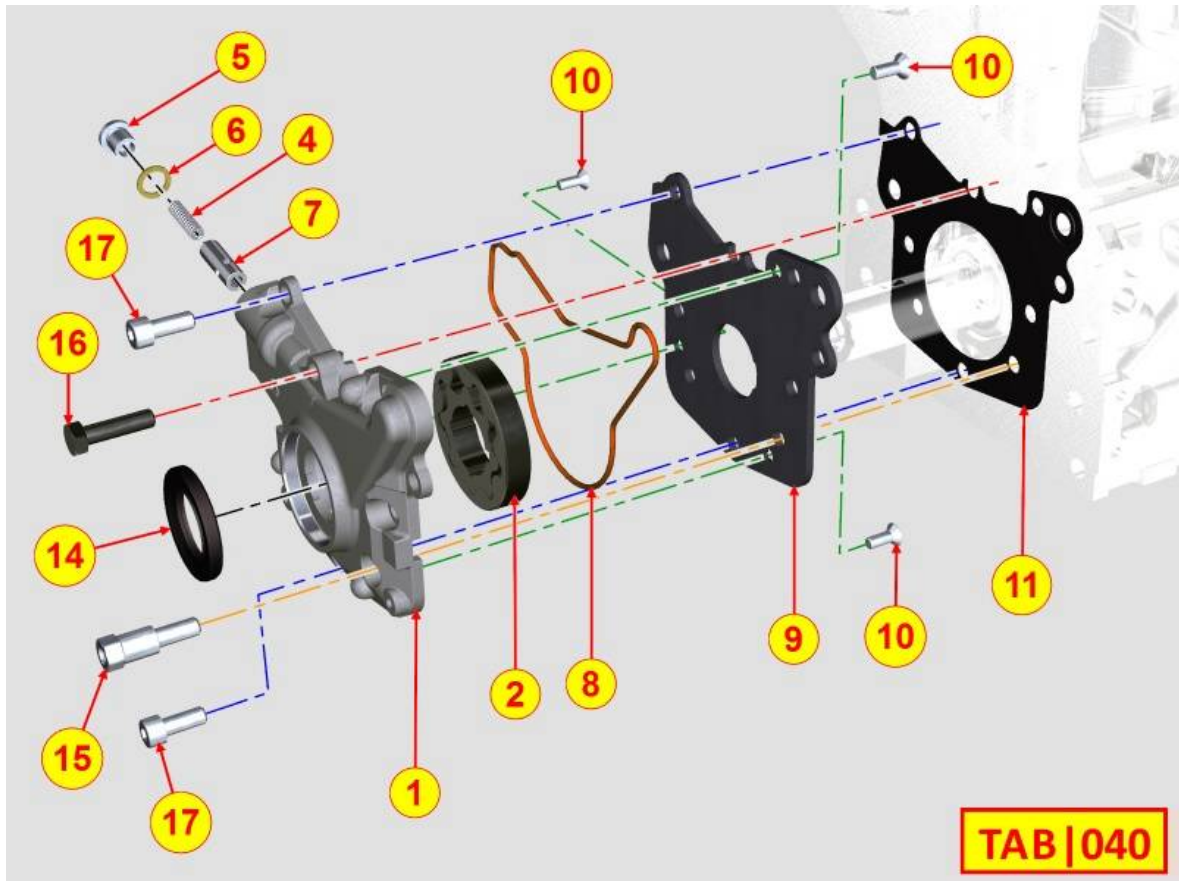

PAGURO - SPARE PARTS CATALOGUE
PAGURO 12000 v - OIL PUMP

PAGURO - SPARE PARTS CATALOGUE
PAGURO 12000 v - OIL PUMP

NO.	CODE:	DESCRIPTION	Q.TY
1	AD40LO6605131	OIL PUMP WITH ROTOR 8MM	1
5	AD40LO9015005	BY PASS VALVE PLUG	1
6	AD40LO4670060	COPPER WASHER	1
7	AD40LO6495045	BY PASS VALVE PISTON	1
8	AD40LO1200292	OIL PUMP COVER GASKET	1
10	AD40LO9800061	CAPSCREW	3
11	AD40LO4580216	OIL PUMP GASKET	1
14	AD40LO1213343	OIL SEAL 32X50X6 PER AL	1
15	AD40LO9865174	SPCIAL SCREW	2
16	AD40LO1770007	HEX SCREW M8X30-5737-8G+ZN.B	1
17	AD40LO9732074	SOC HEAD SCR M8X20L UNI5931 ST	6