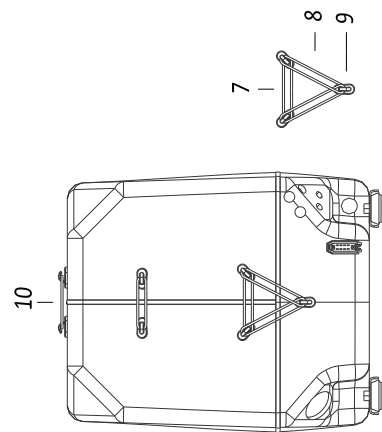

PAGURO - SPARE PARTS CATALOGUE
PAGURO 12000 v - TAB.5

PAGURO - SPARE PARTS CATALOGUE
PAGURO 12000 v - TAB.5

NO.	CODE:	DESCRIPTION	Q.TY
1	AC10SB0013-00	CAPSULE P12v	1
2	AD38AD0043-00	CAPSULE ADHESIVE WAVE P12v ASP	1
2	AD38AD0044-00	CAPSULE ADHESIVE WAVE P12v SCA	1
3	AD18MT0004	MOUSSE 14X8	1
4	AD19GI0001	COVER PLATES 20/60	1
5	AD12ST0006	EXTERNAL BRACKET DX P12v	1
5	AD12ST0007	EXTERNAL BRACKET SX P12v	1
6	AD11FI0005	SHOK ABSORBERS P- LOMB	4
7	AD21BL0001	CLOSING RUBBER STRIP LID	6
8	AD21BL0002	CLOSING RUBBER STRIP BOT	4
9	AD23TR0001	HOOK FOR CAPSULE	14
10	AD18MT0004	MOUSSE 14X8	1
11	AC12MT0023-00	INSULATION FOAM CAPSULE P12v LID	1
12	AC12MT0024-00	INSULATION FOAM CAPSULE P12v BOT	1