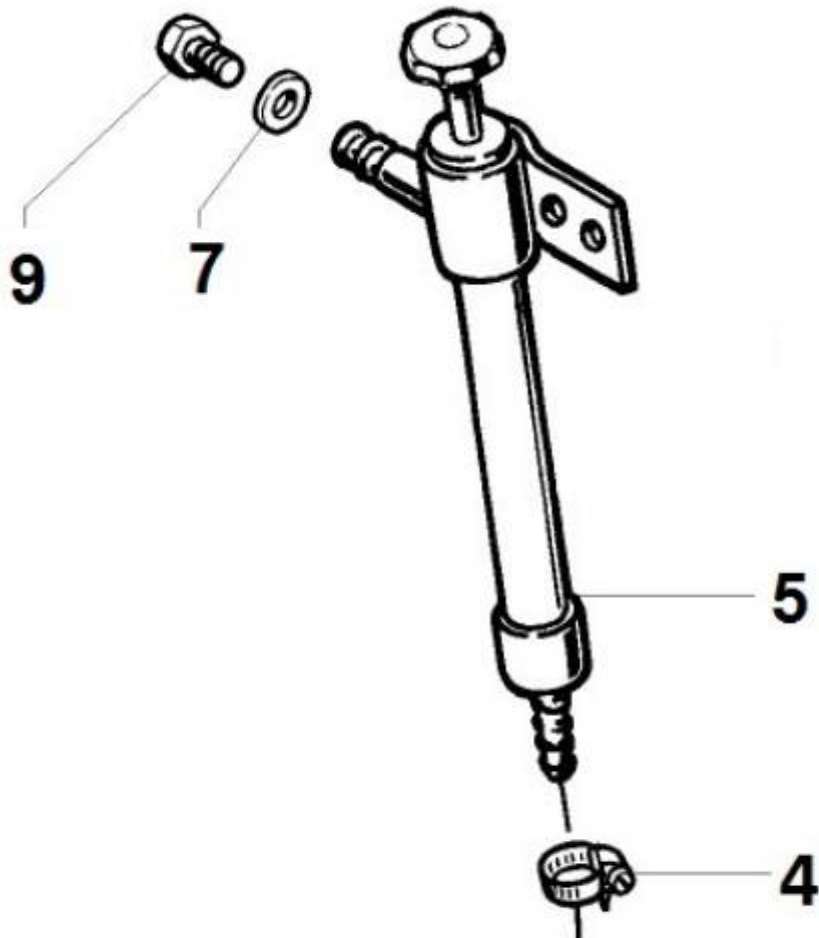

PAGURO 12000 v - PUMP FOR OIL EXTRACTION

PAGURO - SPARE PARTS CATALOGUE
PAGURO 12000 v - PUMP FOR OIL EXTRACTION

NO.	CODE:	DESCRIPTION	Q.TY
4	AD40LO3630129	CLAMP	1
5	AD40LO6595021	OIL EXTRACTION PUMP FOR LMG4000	1