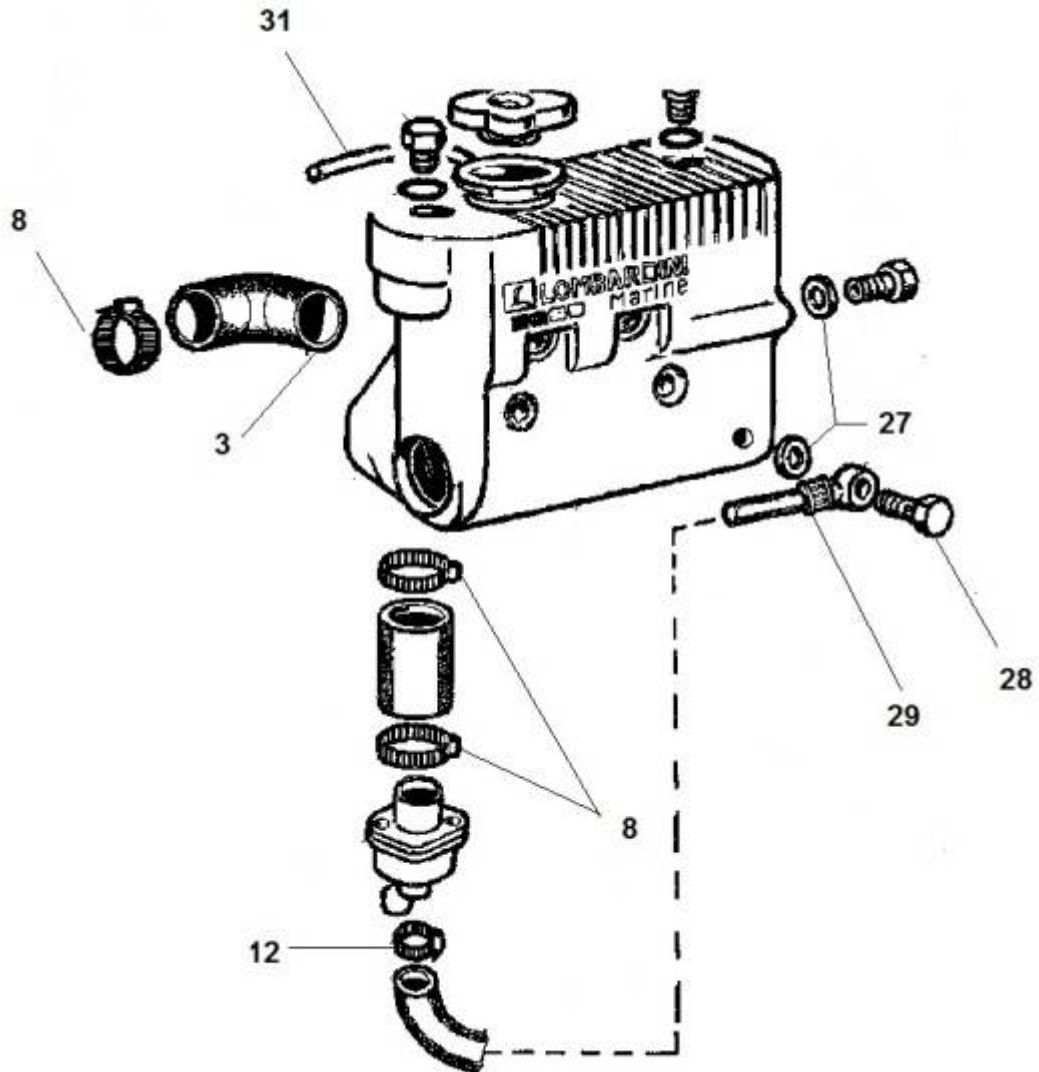

PAGURO - SPARE PARTS CATALOGUE
PAGURO 12000 v - HOSES FOR WATER COOLER

PAGURO - SPARE PARTS CATALOGUE
PAGURO 12000 v - HOSES FOR WATER COOLER

NO.	CODE:	DESCRIPTION	Q.TY
3	AD40LO9340017	TUBE	1
8	AD40LO3630128	CLAMP INOX 30-45	2
12	AD40LO3630129	CLAMP	1
13	AD40LO9305100	WATER HOSE	1
27	AD40LO4670061	COPPER WASHER D19/14.2 1.5 THK	2
28	AD40LO1901119	BOLT	1
39	AD40LO9580045	TUBE	1