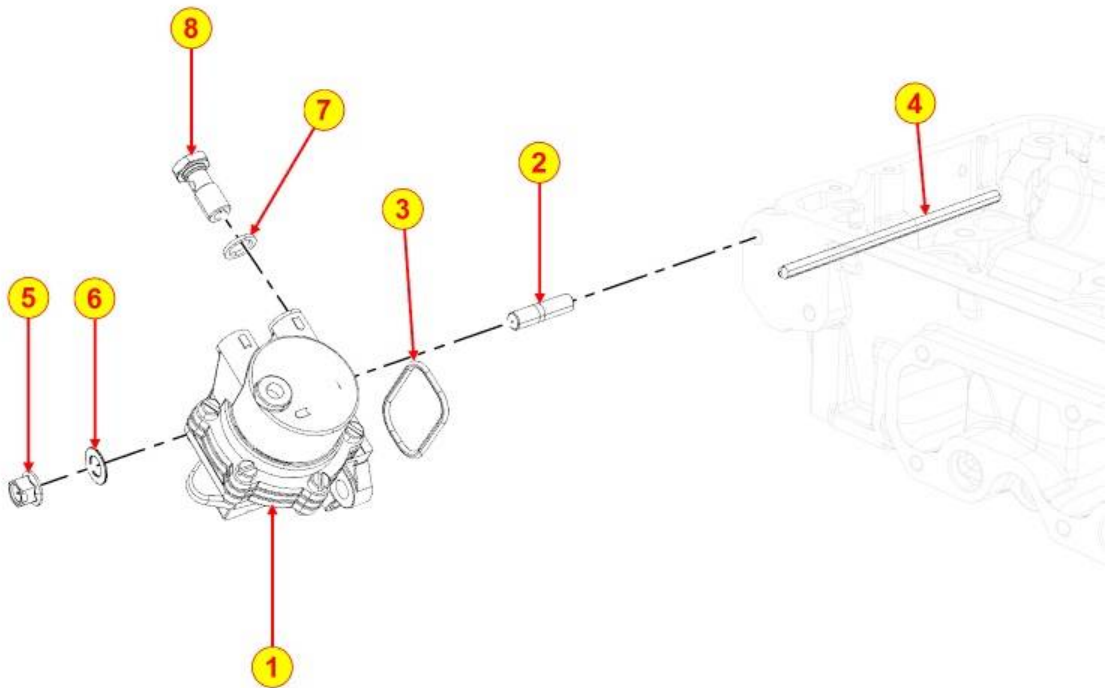

PAGURO - SPARE PARTS CATALOGUE
PAGURO 12000 v - FUEL FEED PUMP

TAB | 062

PAGURO - SPARE PARTS CATALOGUE
PAGURO 12000 v - FUEL FEED PUMP

NO.	CODE:	DESCRIPTION	Q.TY
1	AD40LO6585151	FUEL FEED PUMP	1
2	AD40LO6780008	STUD M8X20	2
3	AD40LO1200087	ORING 3150	1
4	AD40LO7200721	FUEL PUMP PUSH ROD	1
5	AD40LO3240164	NUT	2
6	AD40LO7555029	BEL WASHER D15/8.4 0.8 T	2
7	AD40LO4670059	COPPER WASHER D14/10.2 1.	4
8	AD40LO1901193	UNION BOLT M 10	2