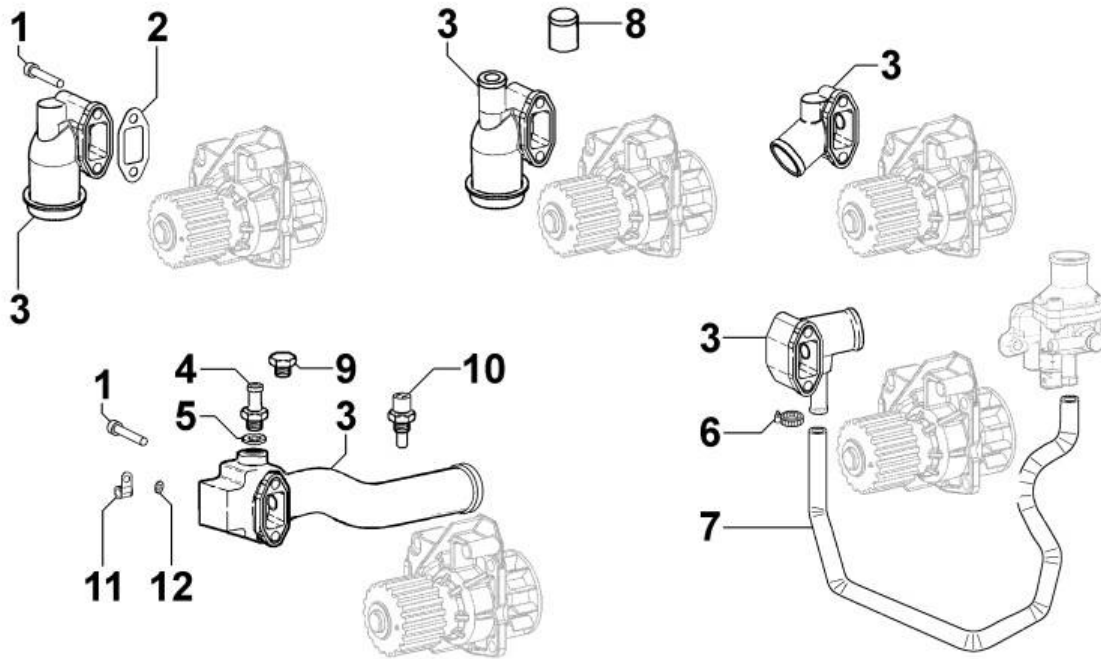

PAGURO - SPARE PARTS CATALOGUE
PAGURO 12000 v - COOLANT INLET FLANGE

PAGURO - SPARE PARTS CATALOGUE
PAGURO 12000 v - COOLANT INLET FLANGE

NO.	CODE:	DESCRIPTION	Q.TY
1	AD40LO9730018	HSHC SCREW ISO 4762 M6X45	2
2	AD40LO4501158	WATER PUMP INLET FLANGE GASKET	1
3	AD40LO7330286	WAT.PUMP ENTRY UNION(LOMB.MA.)	1
5	AD40LO4670061	COPPER WASHER D19/14.2 1.5 THK	1
10	AD40LO9195078	THERMOSTAT	1