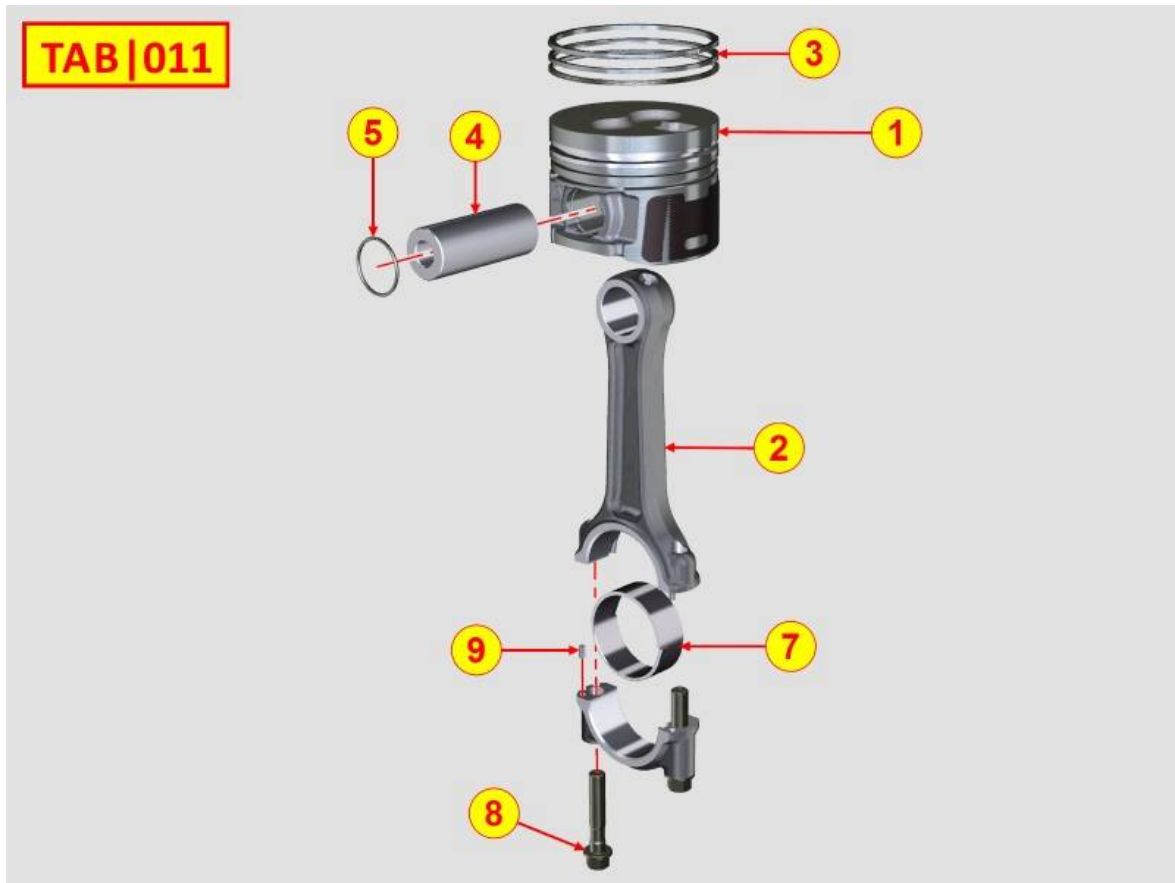

PAGURO - SPARE PARTS CATALOGUE
PAGURO 12000 v - PISTON / CONNECTING ROD

PAGURO - SPARE PARTS CATALOGUE
PAGURO 12000 v - PISTON / CONNECTING ROD

NO.	CODE:	DESCRIPTION	Q.TY
1	AD40LO6501512	PISTON SET STD	3
1	AD40LO6501513	COMPLETE PISTON FOCS 1404 +0,50	3
1	AD40LO6501514	COMPLETE PISTON FOCS 1404 +1,00	3
2	AD40LO1526226	CONNECTING ROD ASSY	3
3	AD40LO8211248	RINGS STAND.	2/3/4
3	AD40LO8211249	SEGMENTS SERIES STD FOCS 1404 +0,50	2/3/4
3	AD40LO8211250	SEGMENTS SERIES STD FOCS 1404 +1.00	2/3/4
4	AD40LO8480081	PISTON PIN 20X55 f.10,5	3
5	AD40LO1261099	PISTON CIRCLIP	6
6	AD40LO1630038	SMALL END BUSH	2/3/4
7	AD40LO1640116	BEARING STD	2/3/4
7	AD40LO1640117	UNDER SIZE CONNECTING ROD - 0,25	2/3/4
7	AD40LO1640118	UNDER SIZE CONNECTING ROD - 0,50	2/3/4
8	AD40LO1770101	CONROD SCREW FL 8X1X42 R12	4/6/8