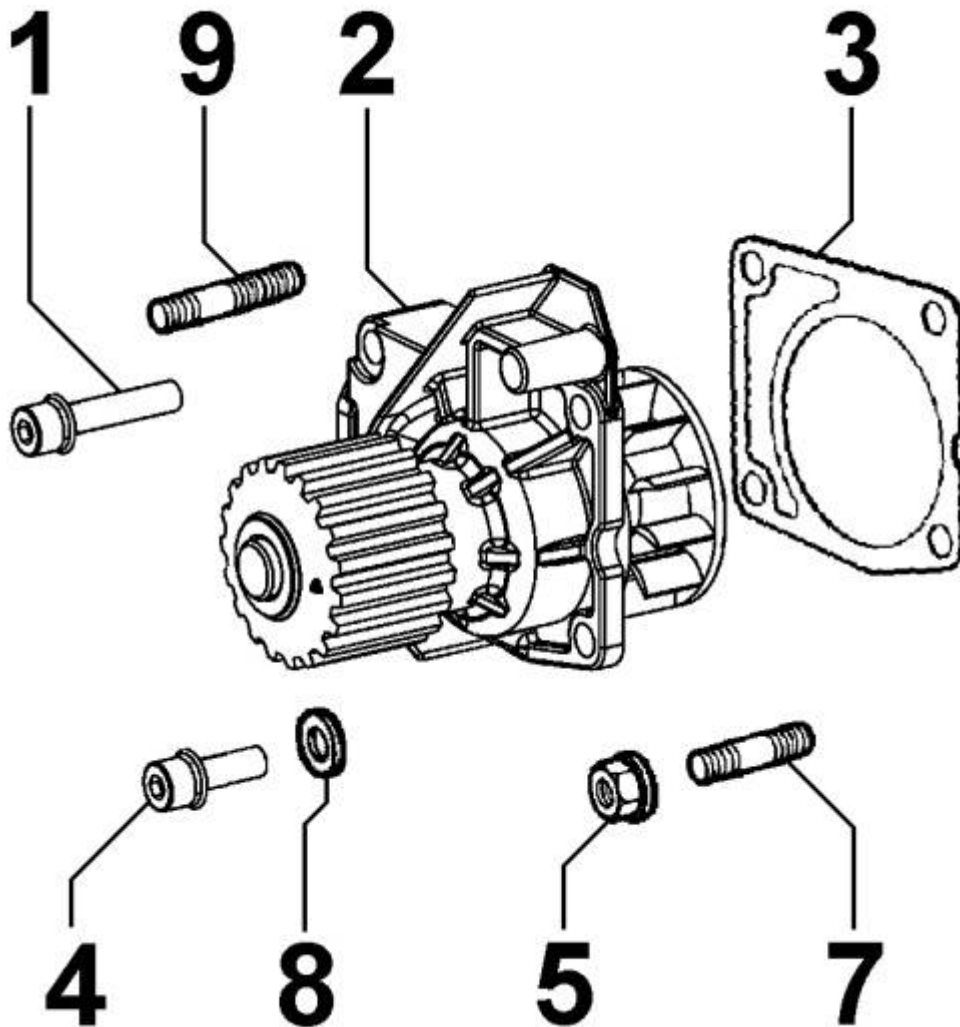

PAGURO - SPARE PARTS CATALOGUE
PAGURO 12000 v - COOLANT PUMP

PAGURO - SPARE PARTS CATALOGUE
PAGURO 12000 v - COOLANT PUMP

NO.	CODE:	DESCRIPTION	Q.TY
1	AD40LO1770178	THERMOSTAT	2
2	AD40LO6584540	WATER PUMP ASSLY	1
3	AD40LO4580215	WATER PUMP GASKET STEEL FOAM	1
4	AD40LO1770160	HEX FLANG HEAD M8x16-8G+ZN.B	2