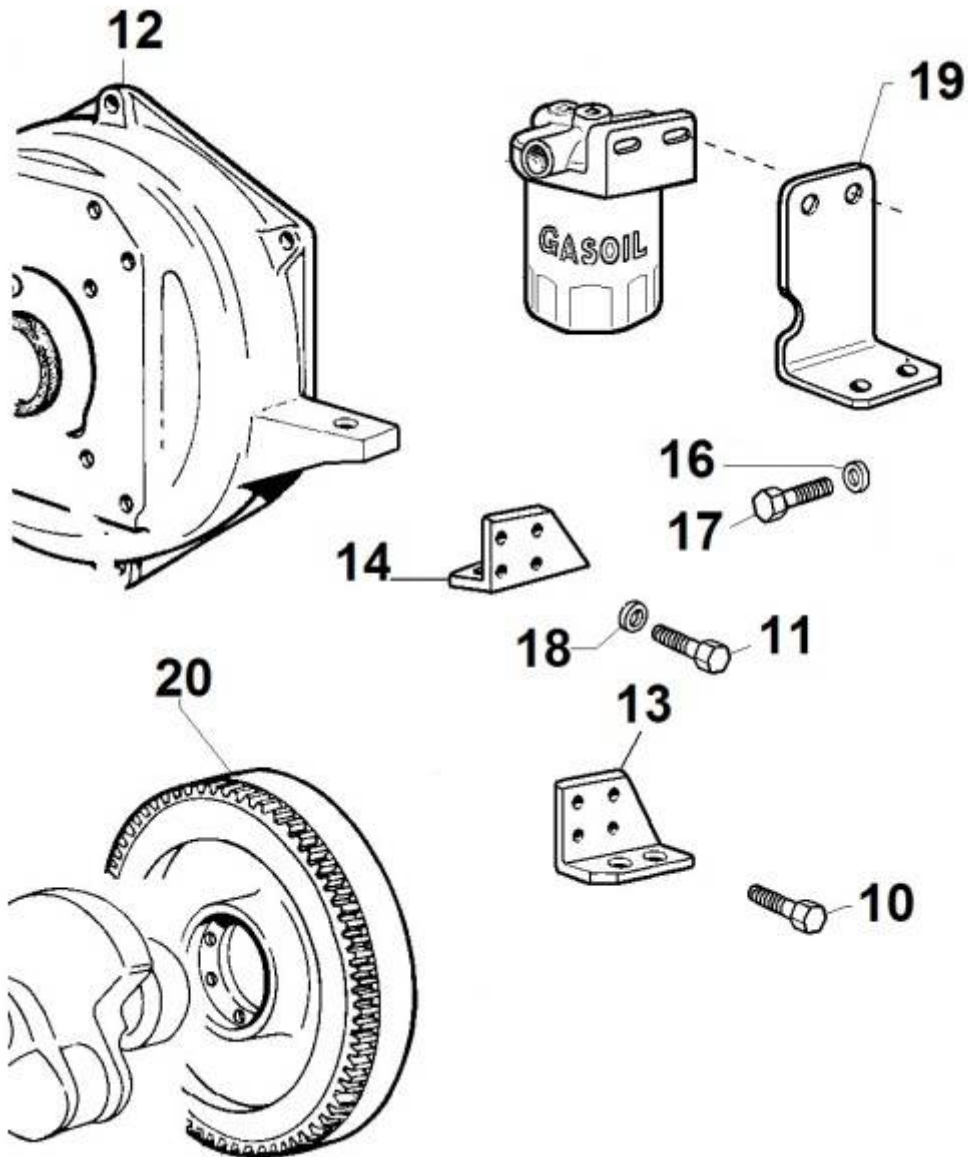

PAGURO - SPARE PARTS CATALOGUE
PAGURO 12000 v - 1st PTO ACCESSORIES

PAGURO - SPARE PARTS CATALOGUE
PAGURO 12000 v - 1st PTO ACCESSORIES

NO.	CODE:	DESCRIPTION	Q.TY
	AD40LO9880938	Flywheel Assly for SAE 7" 1/2"	1
	AD40LO2816088	RING GEAR	1
10	AD40LO1770124	SCREW	7
11	AD40LO1790037	BOLT N10	8
12	AD40LO2032315	SAE 5 BELL HOUSING	1
12	AD40LO2032436	BELL GREY	1
13	AD40LO6429561 (AD40LO6429350)	ENG.BRACK.BELL SIDE AND MOT.MGVOLPI GREY	1
14	AD40LO6429562 (AD40LO6429351)	ENG.BRACK.BELL SIDE AND MOT.MGVOLPI GREY	1
16	AD40LO7565013	SP. WASHER S C10	8
17	AD40LO1770123	SCREW	2
18	AD40LO7565013	SP. WASHER S C10	2
20	AD40LO9880938	Flywheel Assly for SAE 7" 1/2"	1