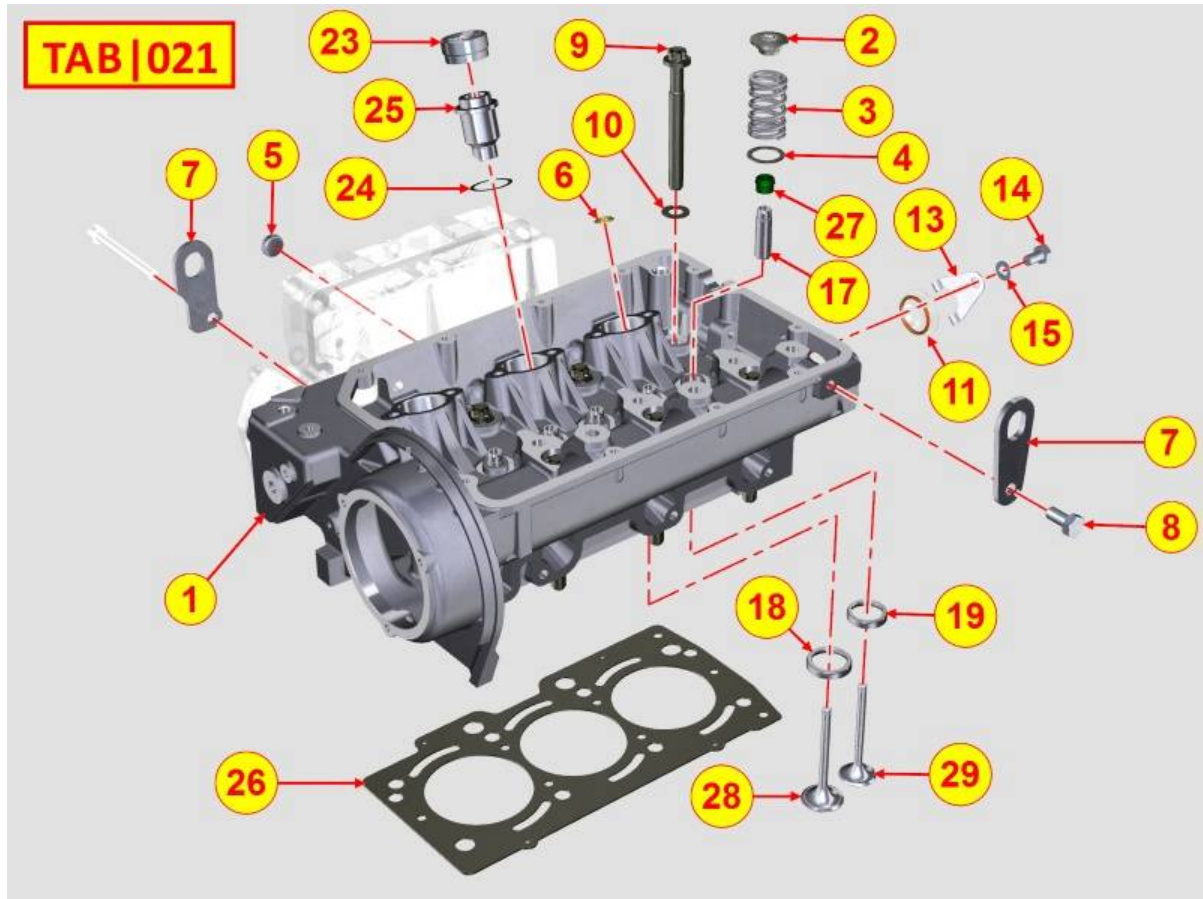

PAGURO - SPARE PARTS CATALOGUE
PAGURO 12000 v - CYLINDER HEAD

PAGURO - SPARE PARTS CATALOGUE
PAGURO 12000 v - CYLINDER HEAD

NO.	CODE:	DESCRIPTION	Q.TY
5	AD40LO8990047	SHUTTER CAP D18	2
6	AD40LO5989007	SPARK ARRESTOR 2.430.190.002	3
7	AD40LO8545190	BRACE	2
8	AD40LO1770002	HEX.HEAD.SCR.M8X16 -5739	1
9	AD40LO9820222	TORX BOLT M10X90 FOCS	8
10	AD40LO7625130	WASHER D19/10.2 1.0 THK	8
11	AD40LO1200081	ORING 3100 D2000	1
13	AD40LO5570019	RETAINER	1
14	AD40LO1770127	SCREW	1
15	AD40LO7625010	WASHER D.8X15X1,5	1
17	AD40LO4845200	VALVE GUIDE	6
18	AD40LO8000197	VALVE SEAT INLET	3
19	AD40LO8000211	VALVE SEAT EXHAUST	3
23	AD40LO4130096	PRECHAMBER LOCKING NUT	3
24	AD40LO3527517	PRECHAMBER SPACER	9
25	AD40LO6725070	COMBUSTION PRECHAMBER	3
26	AD40LO4730004	HEAD GASKET 1003 THICK.1,43 META. (47308)	1
26	AD40LO4730005	HEAD GASKET 1003 TH.1,53 STEEL	1
26	AD40LO4730012	HEAD GASKET 1003 THICK.1,63 META. (47308)	1
40	AD40LO8205108	HEAD/FUEL SYSTEM GASKET SET	1