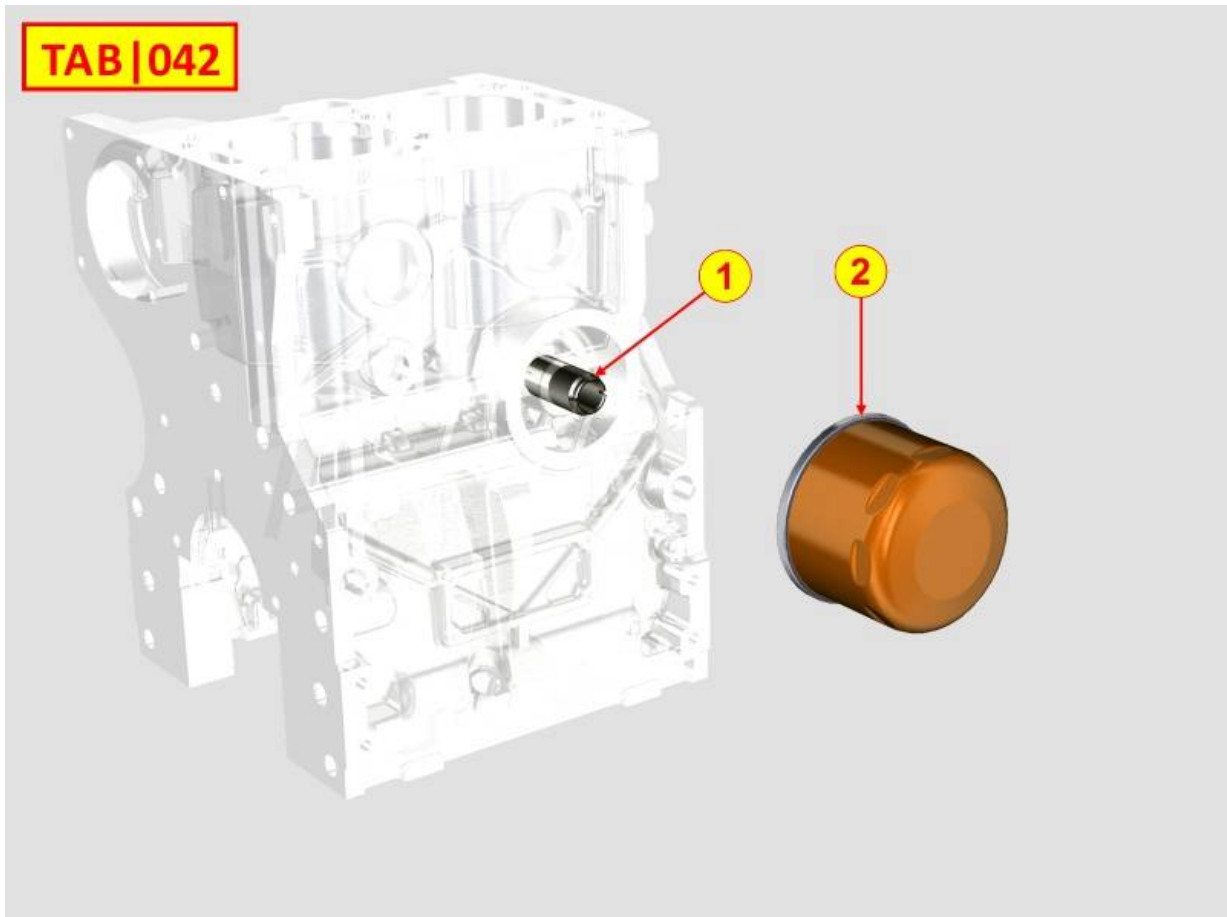

PAGURO - SPARE PARTS CATALOGUE
PAGURO 12000 v - OIL FILTER

PAGURO - SPARE PARTS CATALOGUE
PAGURO 12000 v - OIL FILTER

NO.	CODE:	DESCRIPTION	Q.TY
1	AD40LO7265021	OIL FLTER CONNECTION	1
2	AD40LO2175283 (AD40LO2175107)	OIL CARTRID. SPARE PART KOHLER	1