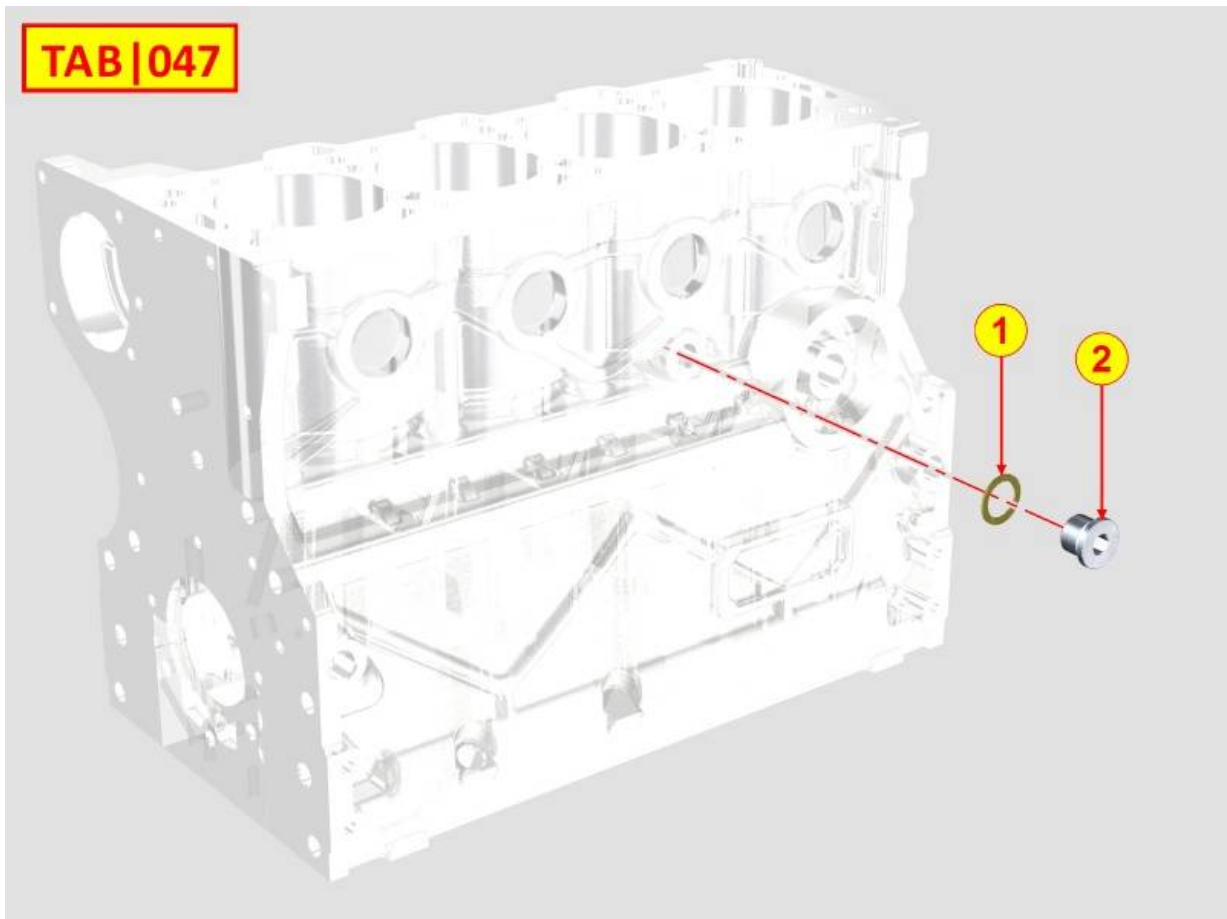

PAGURO - SPARE PARTS CATALOGUE
PAGURO 12000 v - OIL COOLER

PAGURO - SPARE PARTS CATALOGUE
PAGURO 12000 v - OIL COOLER

NO.	CODE:	DESCRIPTION	Q.TY
1	AD40LO4670019	COPPER WASHER D22X16.2 1	1
2	AD40LO9040031	HEX PLUG M16X1.5 DIN 908 + ZNB	1