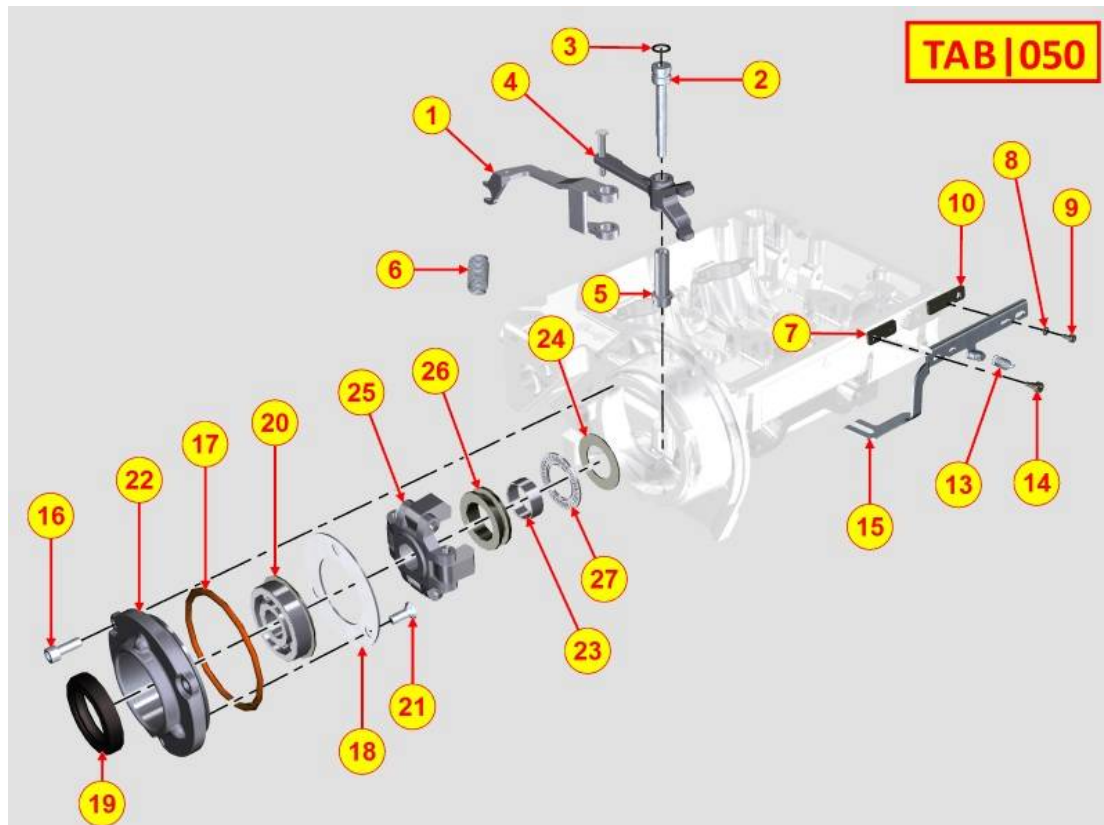

PAGURO - SPARE PARTS CATALOGUE
PAGURO 12000 v - SPEED GOVERNOR

PAGURO - SPARE PARTS CATALOGUE
PAGURO 12000 v - SPEED GOVERNOR

NO.	CODE:	DESCRIPTION	Q.TY
1	AD40LO4896360	LEVER ASSEMBLY	1
2	AD40LO6110101	REGULATOR LEVERS JURNAL	1
3	AD40LO1200037	ORING 110	1
5	AD40LO1954020	SLEEVE	1
6	AD40LO5655210	SPRING 2700/3000 G/1	1
7	AD40LO6320071	PLATE	1
8	AD40LO7626037	WASHER 3,2X6X0.6	2/4/6
9	AD40LO9732096	ALLEN SCREW M3X6 UNI5931 12.9	4
10	KDISC. (AD40LO6320073)		2
12	KDISC. (AD40LO2675127)		1
13	AD40LO5655257	EXTRAFUEL SPRING	1
14	AD40LO9865202	SPECIAL SCREW FOR PUMP RACK	2
15	AD40LO1380104	INJECTION PUMP CONNECTING ROD	1
16	AD40LO9730010	SOC HEAD CAP SCR M6X16L STEEL	3
17	AD40LO1202037	ORING 3281 SILC. RUBBER	1
18	AD40LO6275166	SPEED GOVERNOR RETAINER PLATE	1
19	AD40LO1213303	OIL SEAL 52X35X9	1
20	AD40LO3001066	BALL BEARING 6304 NR RADIALE RIG	1
21	AD40LO9800162	SOC HEAD SCREW M6X16 DRILOC 10.9	3
22	AD40LO2690294	SPEED GOVERNOR COVER	1
23	AD40LO1585085	DU BUSH DIA 25X28X10	1
24	AD40LO7352063	TRUST WASHER AS25X42X1	1
25	AD40LO8805048	SPEED GOVERNOR ASSY	1
26	AD40LO5401250	SLEEVE	1
27	AD40LO3110165	TRUST NEEDLE BEARING AXK2542	1