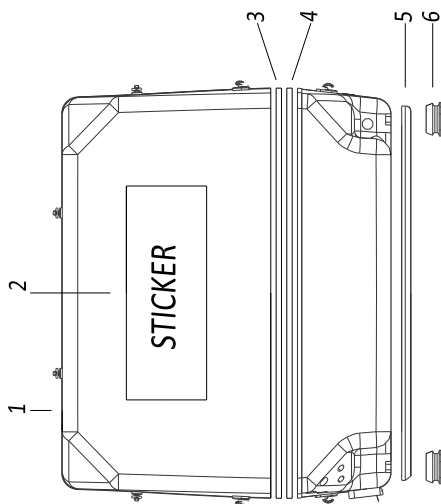

PAGURO - SPARE PARTS CATALOGUE
PAGURO 12000 v - TAB.5

PAGURO - SPARE PARTS CATALOGUE
PAGURO 12000 v - TAB.5

NO.	CODE:	DESCRIPTION	Q.TY
1	AC10SB0013-00	CAPSULE P12v	1
2	AD38AD0043-00	CAPSULE ADHESIVE WAVE P12v ASP	1
2	AD38AD0044-00	CAPSULE ADHESIVE WAVE P12v SCA	1
3	AD18MT0004	MOUSSE 14X8	1
4	AD19GI0001	COVER PLATES 20/60	1
5	AD12ST0006	EXTERNAL BRACKET DX P12v	1
5	AD12ST0007	EXTERNAL BRACKET SX P12v	1
6	AD11FI0005	SHOK ABSORBERS P- LOMB	4
7	AD21BL0001	CLOSING RUBBER STRIP LID	6
8	AD21BL0002	CLOSING RUBBER STRIP BOT	4
9	AD23TR0001	HOOK FOR CAPSULE	14
10	AD18MT0004	MOUSSE 14X8	1
11	AC12MT0023-00	INSULATION FOAM CAPSULE P12v LID	1
12	AC12MT0024-00	INSULATION FOAM CAPSULE P12v BOT	1