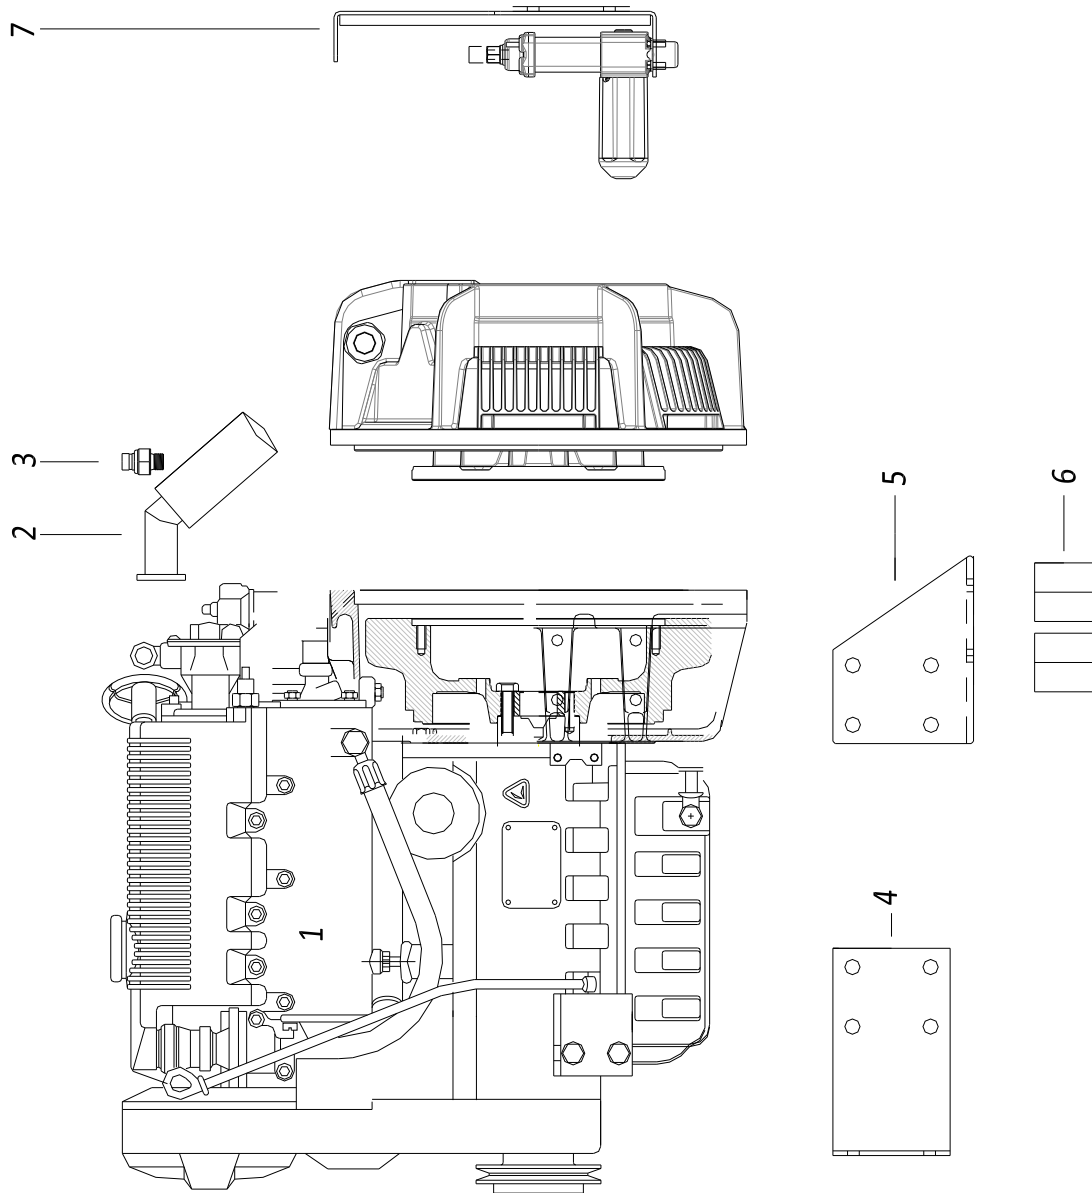

# SPARE PARTS CATALOGUE

PAGURO - SPARE PARTS CATALOGUE  
**PAGURO 12000 v - TAB.1**

**PAGURO - SPARE PARTS CATALOGUE**  
**PAGURO 12000 v - TAB.1**

<b>NO.</b>	<b>CODE:</b>	<b>DESCRIPTION</b>	<b>Q.TY</b>
1	AD01LO0003	ENGINE LDW1003 3000RPM-	11
2	AD40LO9543069	EXHAUST MANIFOLD P12v	1
3	AD23SS0003	TEMP. SWITCH ON EXHAUST 1 PRONG	1
4	AD12ST0104-00	ACTUATOR BRACKET P9v/p12v	1
5	AD40LO6429561	BRACKET SCA. SIDE	1
5	AD40LO6429562	BRACKET ASP SIDE	1
6	AD11FI0001	INTERNAL SHOCK ABSORBER P6/9/6.5/9v/12v	4
7	AD09AT0001	ACTUATOR P9v/P12v	1

PAGURO - SPARE PARTS CATALOGUE  
**PAGURO 12000 v - TAB.2**

**PAGURO - SPARE PARTS CATALOGUE**  
**PAGURO 12000 v - TAB.2**

<b>NO.</b>	<b>CODE:</b>	<b>DESCRIPTION</b>	<b>Q.TY</b>
1	AD08SC0010	ELECTRICAL PLANT P6/9/6./8.5	1
2	AD09RE0016	RELE'	2
3	AD09RS0003	RESISTOR, R47	1
4	AD09TR0002	TRANSFORMER, CURRENT	1
5	AD09AT0005	TERMOSWITCH	1
6	AD08ID0002	BATTERY CHARGER REGULATOR	1
8	AD08SC0015	CONNECTOR, 8 PINS FEMALE	1
9	AD08SC0016	CONNECTOR, 8 PINS MALE	1
10	AD08DR0001	REMOTE CONTROL PANEL WITH CABLE (DISCONTINUED)	1
11	AD21CA0100	COMPLETE PLASTIC BOX WITH LABEL	1
12	AD38AD0012	STICKER, CONTROL PANEL	1
13	AC30SC0001-00	CABLE, 15MT	1
14	AD08SC0012	PRINTED CIRCUIT BOARD (DISCONTINUED)	1
15	AC30SC0002-00	CABLE, 15MT + ATS25	1
16	AD08DR0005-00	CONTROL PANEL ATS-25 WITH CABLE	1

PAGURO - SPARE PARTS CATALOGUE  
 PAGURO 12000 v - TAB.4

PAGURO - SPARE PARTS CATALOGUE  
**PAGURO 12000 v - TAB.4**

NO.	CODE:	DESCRIPTION	Q.TY
1	AD40AN4393	WATER PUMP ST106 LOMBARDINI/PAGURO	1
2	AD40AN2470	CIRCLIP 28X1.2	1
3	AD40AN2402	BALL BEARING 60012RS (12X28X8)	1
4	AD40AN3737	Lipseal 12x24x7	1
5	AD40AN5396	SCREW M4x8 FOR COG FIXING	1
6	ADHA0001-00	COPPER WASHER 4X8	1
7	AD40AN2521	GASKET FOR WATER PUMP COVER	1
8	AD40AN233	SCREW FOR WATER PUMP 4X8	1
9	AD40AN2381	CAM PLATE FOR WATER PUMP	1
10	AD40AN2380	WATER PUMP COVER	1
11	AD40AN3823	WATER PUMP IMPELLER (Ø 12.00 10 BLADES)	1
12	AD40AN1092	O-RING 3403 DI. 10.78X2.62	1
13	AD40AN4394	WATER PUMP SHAFT ST106 P LOMB.	1