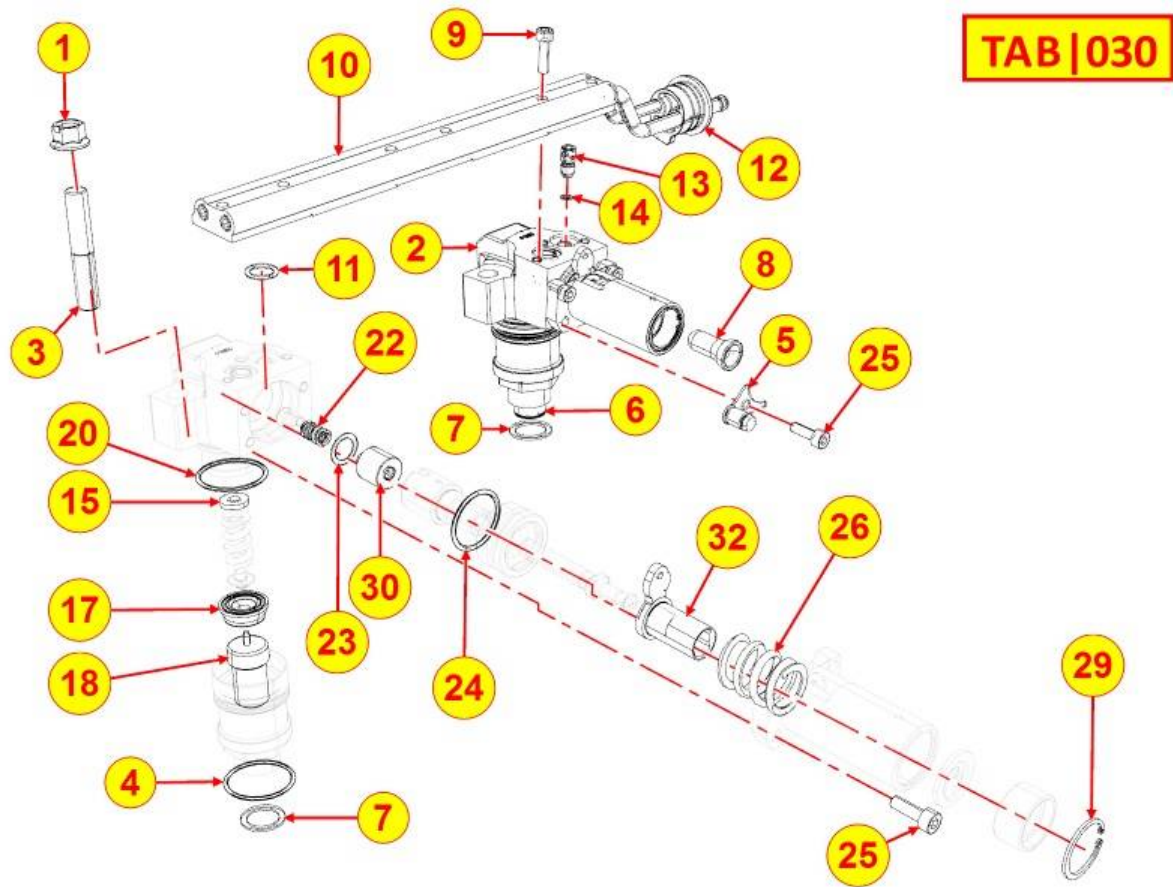

PAGURO - SPARE PARTS CATALOGUE
PAGURO 12000 v - INJECTION SYSTEM

PAGURO - SPARE PARTS CATALOGUE
PAGURO 12000 v - INJECTION SYSTEM

NO.	CODE:	DESCRIPTION	Q.TY
1	AD40LO3240164	NUT	6
2	AD40LO6590290	UNIT PUMP INJECTOR	3
3	AD40LO6780203	Stud M8X30 Fixing Unit Injector Pump	6
4	AD40LO1200213	ORING 2106 - 26,70 X 1,78	2/3/4
5	AD40LO6370796	OVERFUEL SPRING ASSEMBLY PLATE	1
7	AD40LO4670082	COPPER WASHER 14X19X1	3
9	AD40LO9730313	SOCKET HEAD SCREW M4X16 DIN 7984-12.9	6
10	AD40LO9375995	FUEL RAIL FOCS 3 CYL	1
11	AD40LO1200286	ORING 9,25X1,78	2
12	AD40LO4750014	GASKET FOR FUEL TUBE COMPLETE	1
13	AD40LO9680041	REL. VALVE	2/3/4
14	AD40LO4760038	GASKET	2/3/4
15	AD40LO8335142	SPACER	1
17	AD40LO3527220	SPACER	2/3/4
18	AD40LO6531436	NOZZLE	2/3/4
20	AD40LO1200287	ORING 25,12X1,78	2/3/4
22	AD40LO5801274	SPRING	2/3/4
23	AD40LO4760015	GASKET	2/3/4
24	AD40LO1200277	ORING	2/3/4
25	KDISC. (AD40LO9730206)		4to12
26	AD40LO5755113	SPRING	2/3/4
29	AD40LO1241009	SNAP RING	2/3/4
30	AD40LO9672107	DELIVERY VALVE	2/3/4
32	AD40LO5375017	C. SLEEVE	2/3/4