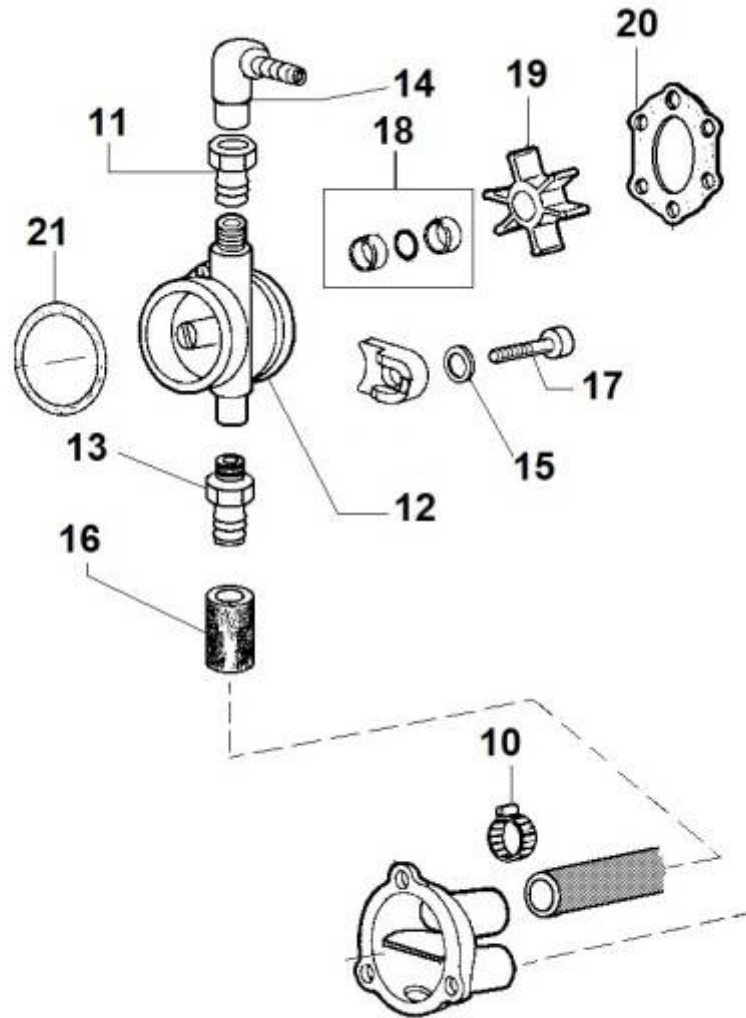

PAGURO - SPARE PARTS CATALOGUE
PAGURO 12000 v - COOLANT PUMP

PAGURO - SPARE PARTS CATALOGUE
PAGURO 12000 v - COOLANT PUMP

NO.	CODE:	DESCRIPTION	Q.TY
10	AD40LO3630111	CLAMP	2
11	AD40LO5953072	NIPPLE	1
12	AD40LO6584510	PUMP, SEA WATER	1
13	AD40LO7330245	CONNECTOR	1
14	AD40LO7330284	CONNECTOR	1
15	AD40LO7625209	WASHER	2
16	AD40LO9602170	TUBE	1
17	AD40LO9730220	SCREW	2
18	AD40LO8150028	ORING KIT	1
19	AD40LO4200204	IMPELLER	1
20	AD40LO4775498	GASKET	1
21	AD40LO1200233	ORING 40,95X2,62 U	1