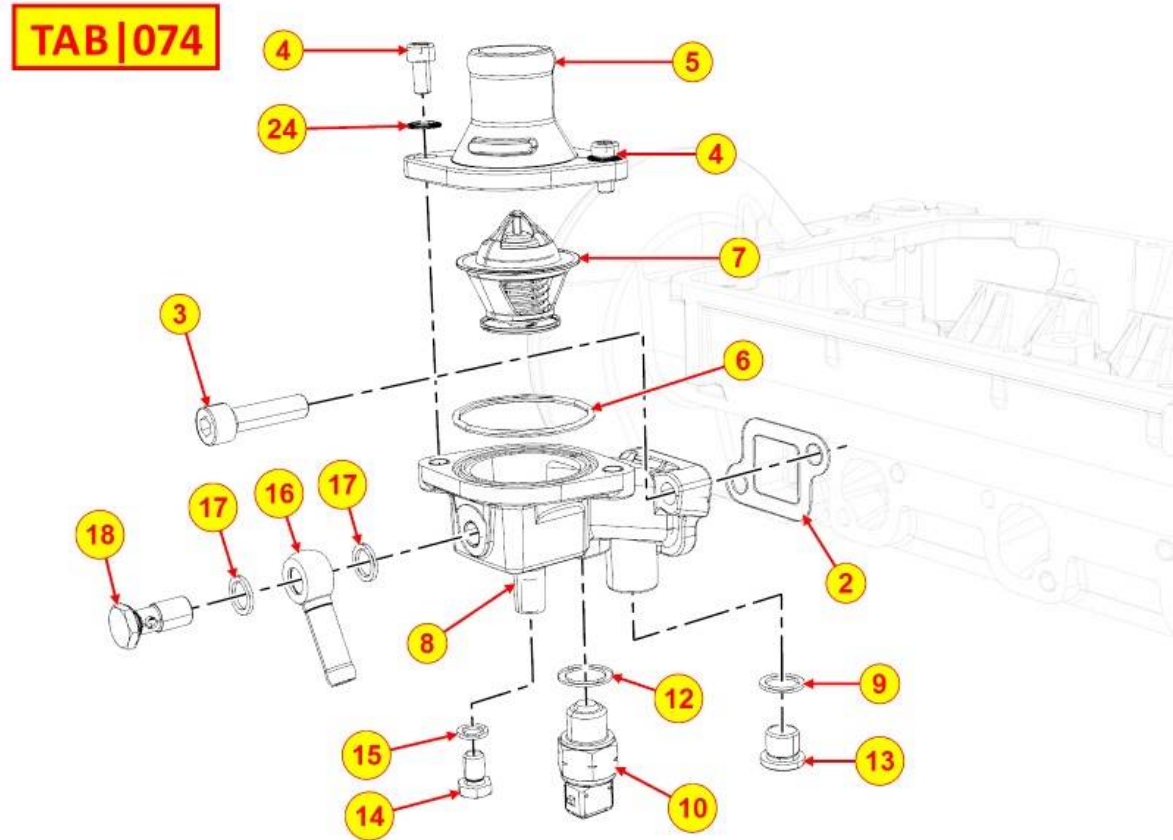

PAGURO - SPARE PARTS CATALOGUE
PAGURO 12000 v - THERMOSTAT UNIT

PAGURO - SPARE PARTS CATALOGUE
PAGURO 12000 v - THERMOSTAT UNIT

NO.	CODE:	DESCRIPTION	Q.TY
2	AD40LO4460037	TERMOSTAT BODY GASKET	1
3	AD40LO9732064	SOC HEAD SCREW M8x30-5931.8G+Zn.B	2
4	AD40LO9732074	SOC HEAD SCR M8X20L UNI5931 ST	2
4	AD40LO9732084	SOC HEAD SCR M6X12L UNI5931 ST	2
5	AD40LO2750279	THERMOSTAT COVER	1
6	AD40LO1200091	ORING 3193	1
7	AD40LO9195124	WATER THERMOSTAT	1
8	AD40LO2871284	THERMOSTAT BODY	1
9	AD40LO4670061	COPPER WASHER D19/14.2 1.5 THK	1
10	AD40LO9195108	THERMIST.- THERMOCONT. F16502	1
12	AD40LO4670019	COPPER WASHER D22X16.2 1	1
13	AD40LO9040012	OIL DRAIN PLUG M14	1
14	AD40LO8965034	PLUG	1
15	AD40LO4670058	COPPER WASHER 8,2X12X1,5	1
16	AD40LO7270238	BANJO UNION	1
17	AD40LO4670059	COPPER WASHER D14/10.2 1.	2
18	AD40LO1901193	UNION BOLT M 10	1