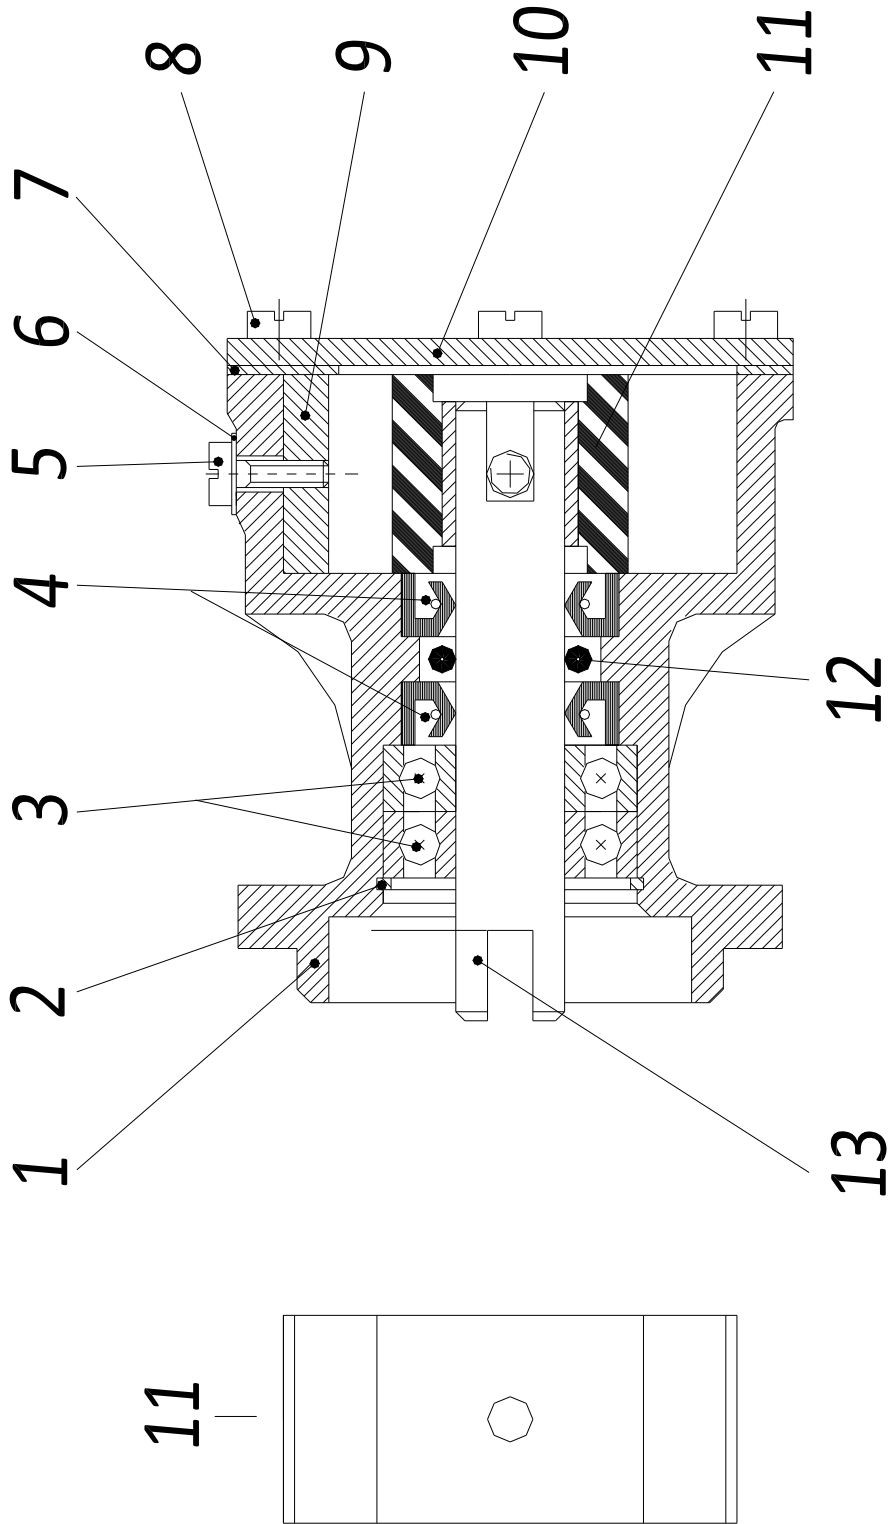

PAGURO - SPARE PARTS CATALOGUE  
**PAGURO 12000 v - TAB.2**

**PAGURO - SPARE PARTS CATALOGUE**  
**PAGURO 12000 v - TAB.2**

<b>NO.</b>	<b>CODE:</b>	<b>DESCRIPTION</b>	<b>Q.TY</b>
1	AD08SC0010	ELECTRICAL PLANT P6/9/6./8.5	1
2	AD09RE0016	RELE'	2
3	AD09RS0003	RESISTOR, R47	1
4	AD09TR0002	TRANSFORMER, CURRENT	1
5	AD09AT0005	TERMOSWITCH	1
6	AD08ID0002	BATTERY CHARGER REGULATOR	1
8	AD08SC0015	CONNECTOR, 8 PINS FEMALE	1
9	AD08SC0016	CONNECTOR, 8 PINS MALE	1
10	AD08DR0001	REMOTE CONTROL PANEL WITH CABLE (DISCONTINUED)	1
11	AD21CA0100	COMPLETE PLASTIC BOX WITH LABEL	1
12	AD38AD0012	STICKER, CONTROL PANEL	1
13	AC30SC0001-00	CABLE, 15MT	1
14	AD08SC0012	PRINTED CIRCUIT BOARD (DISCONTINUED)	1
15	AC30SC0002-00	CABLE, 15MT + ATS25	1
16	AD08DR0005-00	CONTROL PANEL ATS-25 WITH CABLE	1

PAGURO - SPARE PARTS CATALOGUE  
**PAGURO 9000 v - TAB.3**

**PAGURO - SPARE PARTS CATALOGUE**  
**PAGURO 9000 v - TAB.3**

<b>NO.</b>	<b>CODE:</b>	<b>DESCRIPTION</b>	<b>Q.TY</b>
1	AD09FE0001	FERRITITE	4
2	AD09PR0014	BOTTER TRANSFORMER SINGLEPH. 200VA P 230- 400V	1
3	AD09FI0001	EMC FILTER	1
4	AD09MO0002	CONNECTOR 82X52	1
5	AD08NS0002	INVERTER P9v/12v	1
6	AC30SC0003-00	INVERTER ELECTRICAL PLANT P9V/12V	1

PAGURO - SPARE PARTS CATALOGUE  
 PAGURO 12000 v - TAB.4

PAGURO - SPARE PARTS CATALOGUE  
**PAGURO 12000 v - TAB.4**

NO.	CODE:	DESCRIPTION	Q.TY
1	AD40AN4393	WATER PUMP ST106 LOMBARDINI/PAGURO	1
2	AD40AN2470	CIRCLIP 28X1.2	1
3	AD40AN2402	BALL BEARING 60012RS (12X28X8)	1
4	AD40AN3737	Lipseal 12x24x7	1
5	AD40AN5396	SCREW M4x8 FOR COG FIXING	1
6	ADHA0001-00	COPPER WASHER 4X8	1
7	AD40AN2521	GASKET FOR WATER PUMP COVER	1
8	AD40AN233	SCREW FOR WATER PUMP 4X8	1
9	AD40AN2381	CAM PLATE FOR WATER PUMP	1
10	AD40AN2380	WATER PUMP COVER	1
11	AD40AN3823	WATER PUMP IMPELLER (Ø 12.00 10 BLADES)	1
12	AD40AN1092	O-RING 3403 DI. 10.78X2.62	1
13	AD40AN4394	WATER PUMP SHAFT ST106 P LOMB.	1