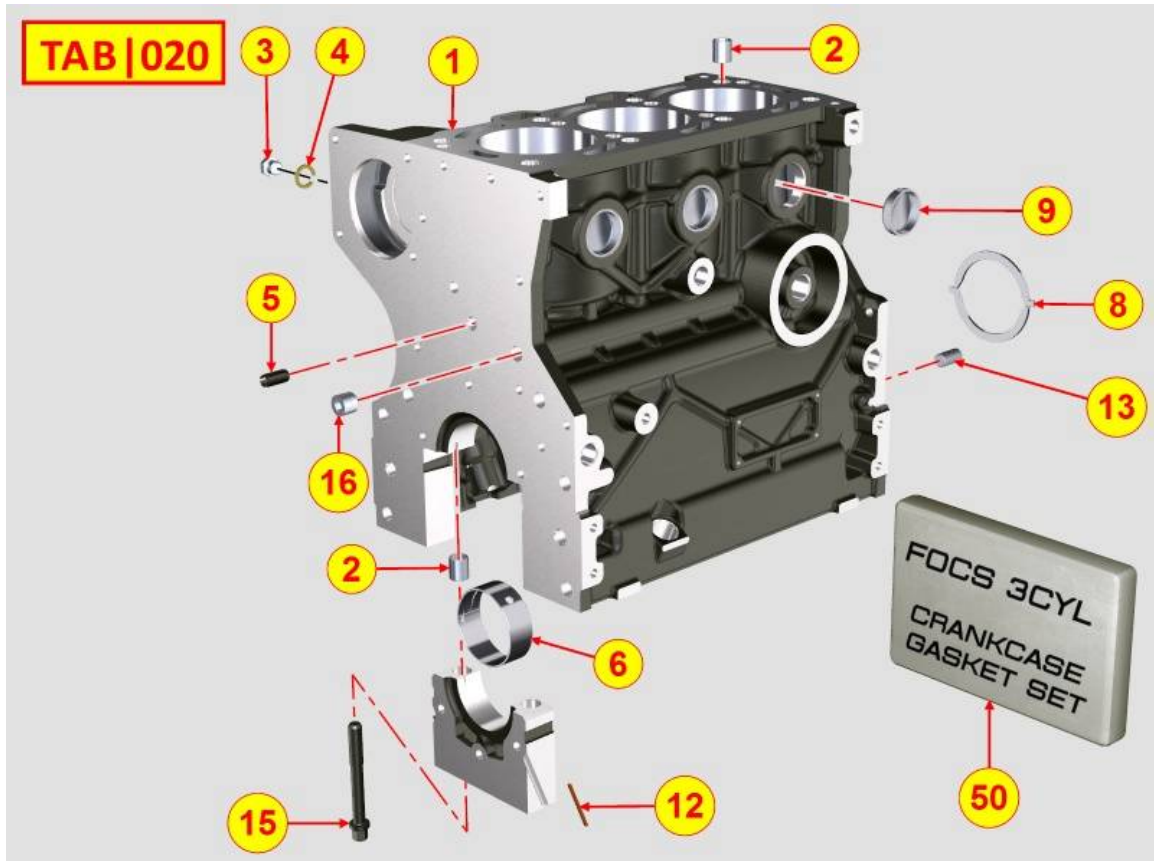

PAGURO - SPARE PARTS CATALOGUE
PAGURO 12000 v - CRANKCASE

PAGURO - SPARE PARTS CATALOGUE
PAGURO 12000 v - CRANKCASE

NO.	CODE:	DESCRIPTION	Q.TY
1	AD40LO1511271	LDW1003 CRANKCASE ASSEMBLY	1
2	AD40LO1970140	CYL DOWEL D13/11 15 LONG	2
3	AD40LO8965048	HEX PLUG M10X1 F.ZN12I	1
4	AD40LO4670060	COPPER WASHER	1
5	AD40LO8430105	ELASTIC DOWEL PIN 8X16 DIN 1481	1
6	AD40LO1611193	SUPP.BEARING STD	3/4/5
6	AD40LO1611194	BEARING -0,25	3/4/5
6	AD40LO1611195	BEARING -0,50	3/4/5
8	AD40LO1257158	ANELLO SPALLAMENTO STD 1404	2
8	AD40LO1257159	THRUST BEARING +0.1	2
8	AD40LO1257160	THRUST BEARING +0.2	2
9	AD40LO8990022	PLUG D.30	4
12	AD40LO4400054	BEARING CUP RUBBER SEAL	4
13	AD40LO8400108	DOWEL PIN D.10X20 UNI 1707	2
16	AD40LO9080182	PLUG AVSEAL D10 02961-01012	1
20	AD40LO4670059	COPPER WASHER D14/10.2 1	1
50	AD40LO8205109	CRANKCASE GASKET SET	1