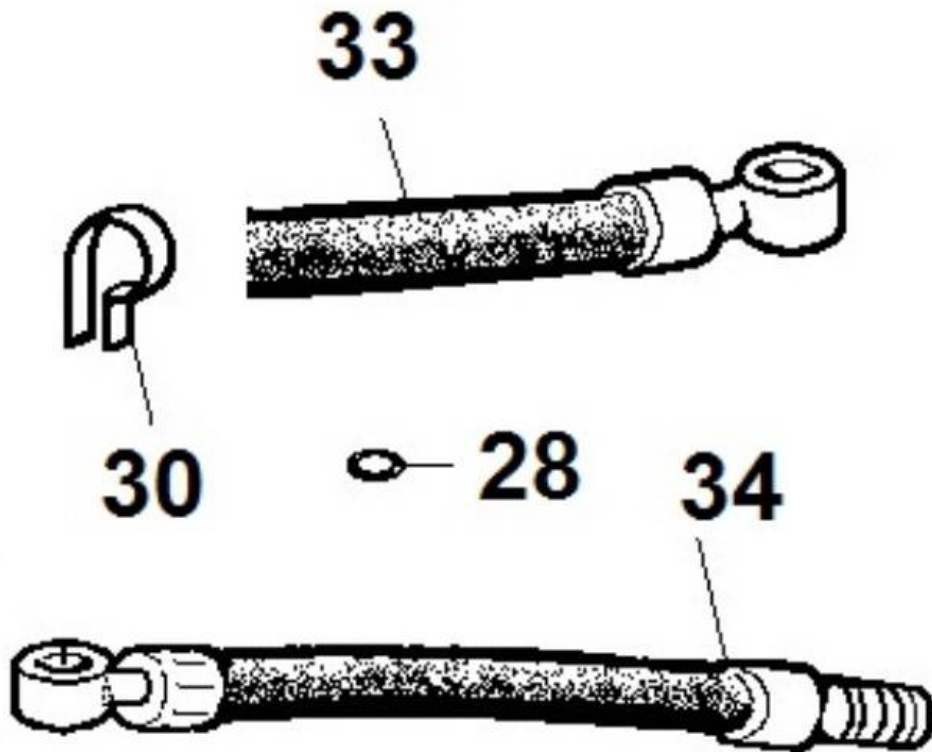

PAGURO - SPARE PARTS CATALOGUE
PAGURO 12000 v - FUEL LINES

PAGURO - SPARE PARTS CATALOGUE
PAGURO 12000 v - FUEL LINES

NO.	CODE:	DESCRIPTION	Q.TY
28	AD40LO4670059	COPPER WASHER D14/10.2 1.	2
30	AD40LO3630170	CLAMP G11	1
33	AD40LO9375748	FUEL PIPE	1
34	AD40LO9375750	FUEL RECIRCULATION PIPE	1