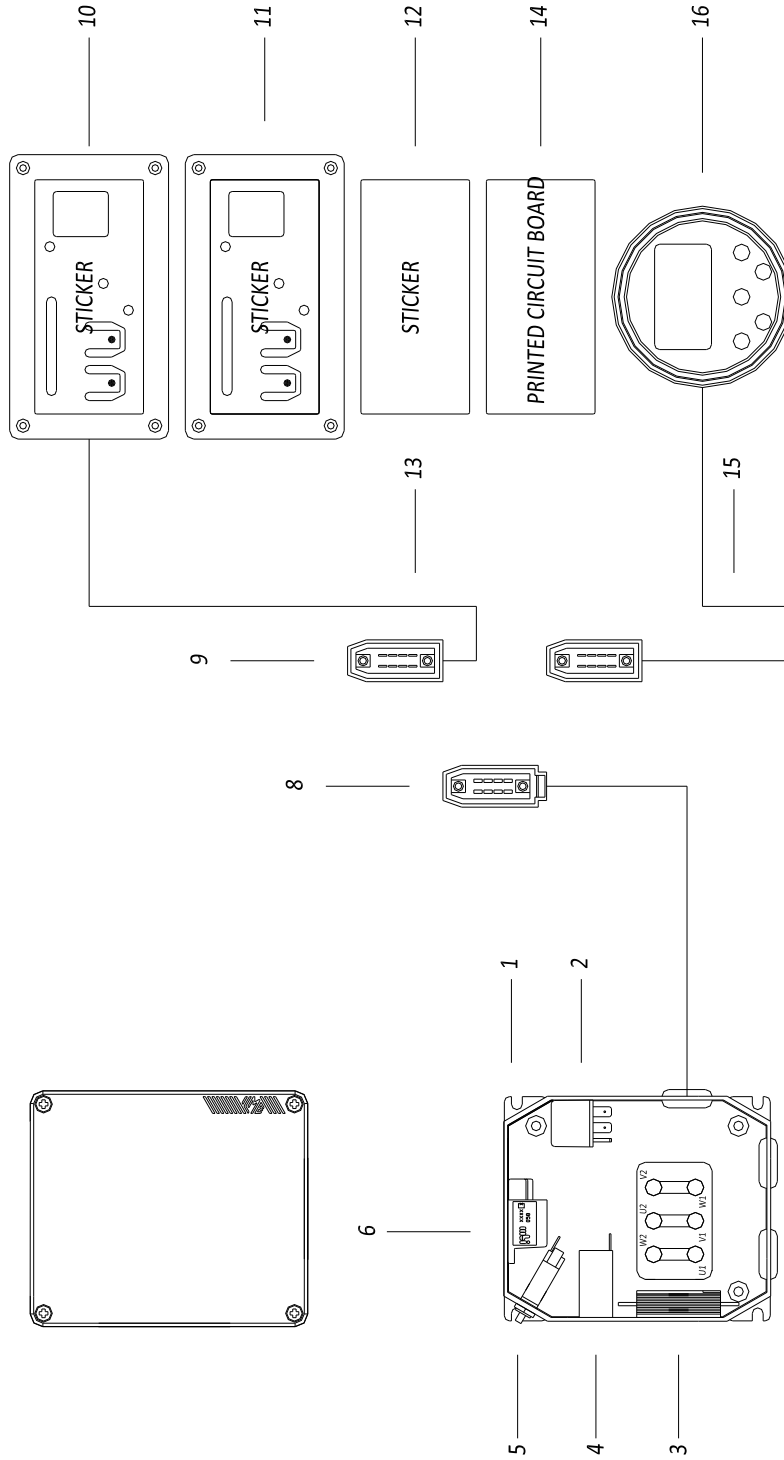

# SPARE PARTS CATALOGUE

PAGURO - SPARE PARTS CATALOGUE  
**PAGURO 12000 v - TAB.1**

**PAGURO - SPARE PARTS CATALOGUE**  
**PAGURO 12000 v - TAB.1**

<b>NO.</b>	<b>CODE:</b>	<b>DESCRIPTION</b>	<b>Q.TY</b>
1	AD01LO0003	ENGINE LDW1003 3000RPM-	11
2	AD40LO9543069	EXHAUST MANIFOLD P12v	1
3	AD23SS0003	TEMP. SWITCH ON EXHAUST 1 PRONG	1
4	AD12ST0104-00	ACTUATOR BRACKET P9v/p12v	1
5	AD40LO6429561	BRACKET SCA. SIDE	1
5	AD40LO6429562	BRACKET ASP SIDE	1
6	AD11FI0001	INTERNAL SHOCK ABSORBER P6/9/6.5/9v/12v	4
7	AD09AT0001	ACTUATOR P9v/P12v	1

PAGURO - SPARE PARTS CATALOGUE  
**PAGURO 12000 v - TAB.2**

**PAGURO - SPARE PARTS CATALOGUE**  
**PAGURO 12000 v - TAB.2**

<b>NO.</b>	<b>CODE:</b>	<b>DESCRIPTION</b>	<b>Q.TY</b>
1	AD08SC0010	ELECTRICAL PLANT P6/9/6./8.5	1
2	AD09RE0016	RELE'	2
3	AD09RS0003	RESISTOR, R47	1
4	AD09TR0002	TRANSFORMER, CURRENT	1
5	AD09AT0005	TERMOSWITCH	1
6	AD08ID0002	BATTERY CHARGER REGULATOR	1
8	AD08SC0015	CONNECTOR, 8 PINS FEMALE	1
9	AD08SC0016	CONNECTOR, 8 PINS MALE	1
10	AD08DR0001	REMOTE CONTROL PANEL WITH CABLE (DISCONTINUED)	1
11	AD21CA0100	COMPLETE PLASTIC BOX WITH LABEL	1
12	AD38AD0012	STICKER, CONTROL PANEL	1
13	AC30SC0001-00	CABLE, 15MT	1
14	AD08SC0012	PRINTED CIRCUIT BOARD (DISCONTINUED)	1
15	AC30SC0002-00	CABLE, 15MT + ATS25	1
16	AD08DR0005-00	CONTROL PANEL ATS-25 WITH CABLE	1