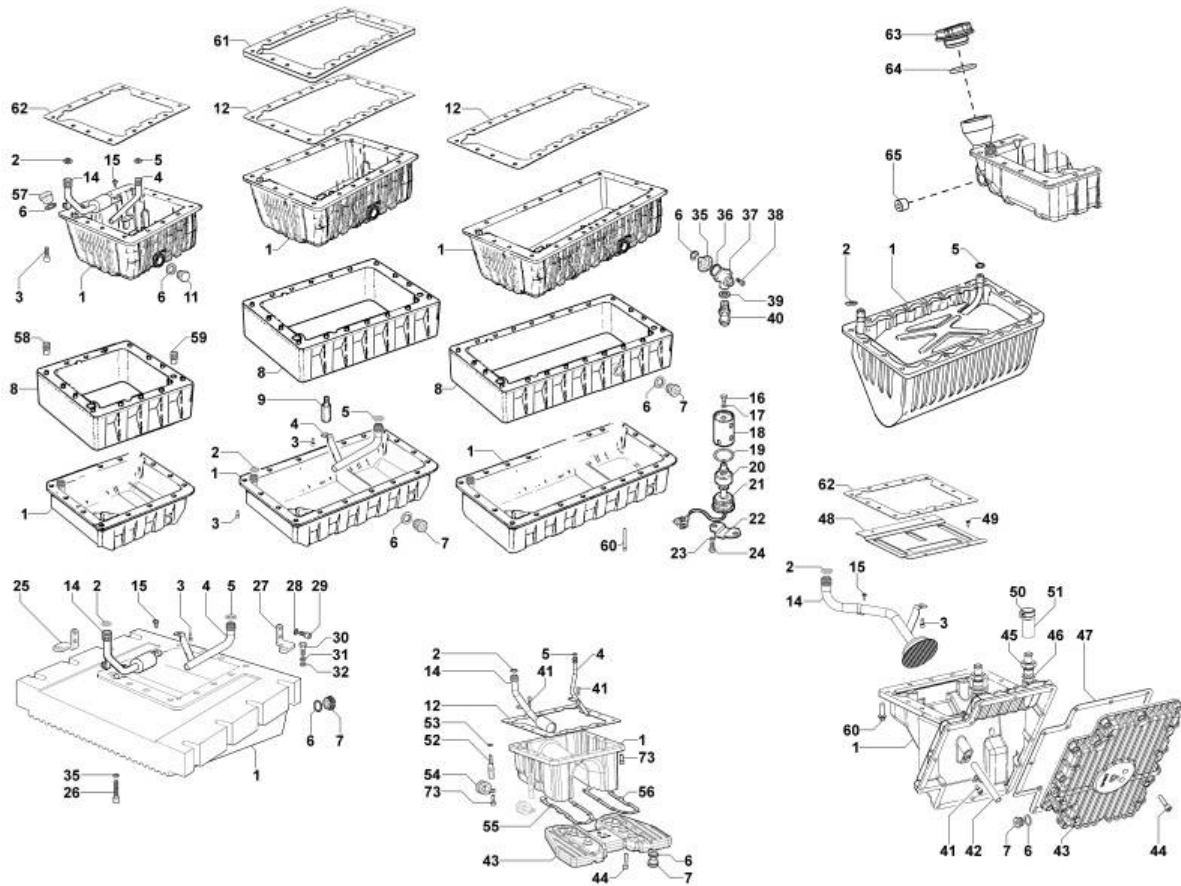

PAGURO - SPARE PARTS CATALOGUE
PAGURO 12000 v - OIL PAN

PAGURO - SPARE PARTS CATALOGUE
PAGURO 12000 v - OIL PAN

NO.	CODE:	DESCRIPTION	Q.TY
1	AD40LO6645551	OIL SUMP	1
2	AD40LO1200030	ORING 116-SILICONIC RUBBER	1
3	AD40LO1760130	HEX FLANG HEAD SCRE M6X12-8.8+Zn.B	19
4	AD40LO9485272	OIL RETURN PIPE	1
5	AD40LO1200274	OR D.8X3 FOR OIL RETURN PIPE	1
11	AD40LO9040035	OIL DRAIN PAN	1
35	AD40LO4170044	NUT (L.MARINE)	1