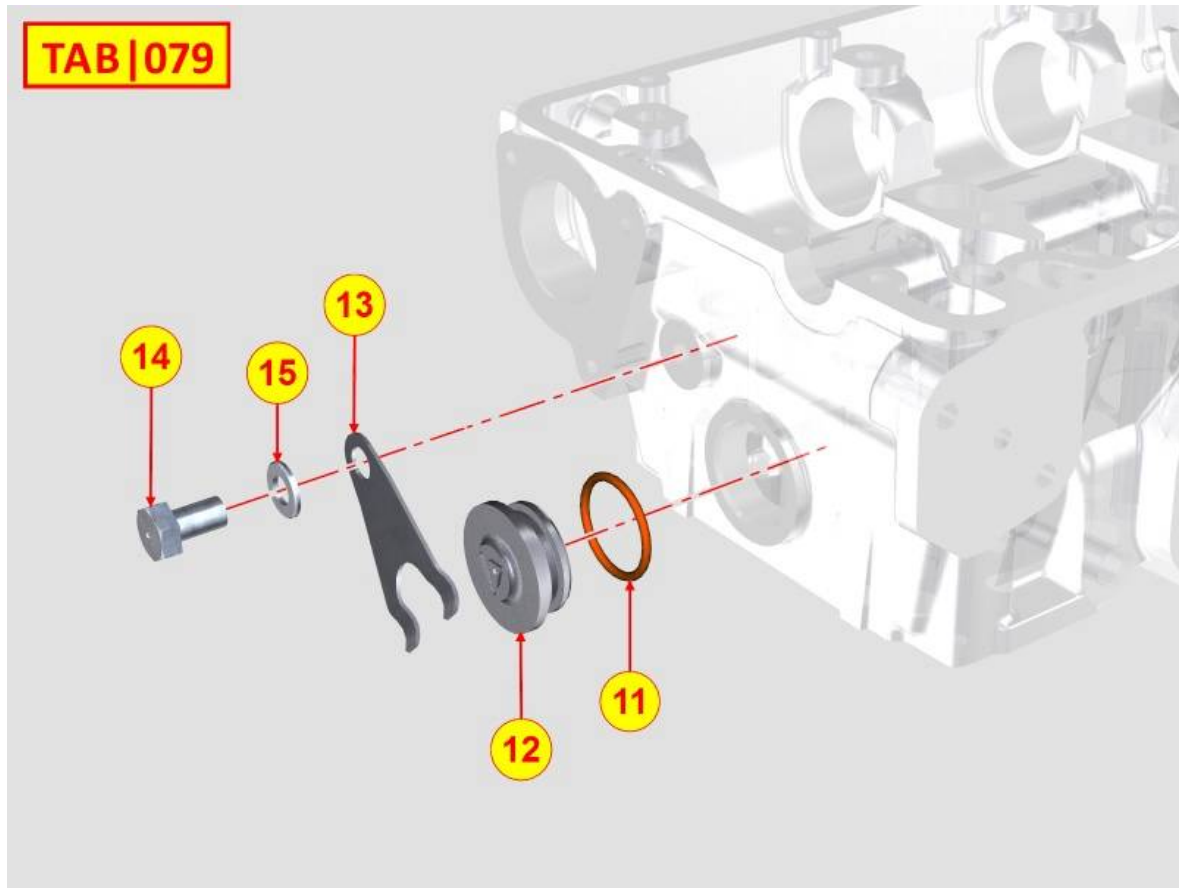

PAGURO - SPARE PARTS CATALOGUE
PAGURO 12000 v - OIL PAN

NO.	CODE:	DESCRIPTION	Q.TY
1	AD40LO6645551	OIL SUMP	1
2	AD40LO1200030	ORING 116-SILICONIC RUBBER	1
3	AD40LO1760130	HEX FLANG HEAD SCRE M6X12-8.8+Zn.B	19
4	AD40LO9485272	OIL RETURN PIPE	1
5	AD40LO1200274	OR D.8X3 FOR OIL RETURN PIPE	1
11	AD40LO9040035	OIL DRAIN PAN	1
35	AD40LO4170044	NUT (L.MARINE)	1

PAGURO - SPARE PARTS CATALOGUE
PAGURO 12000 v - FITTING FOR CAB HEATING