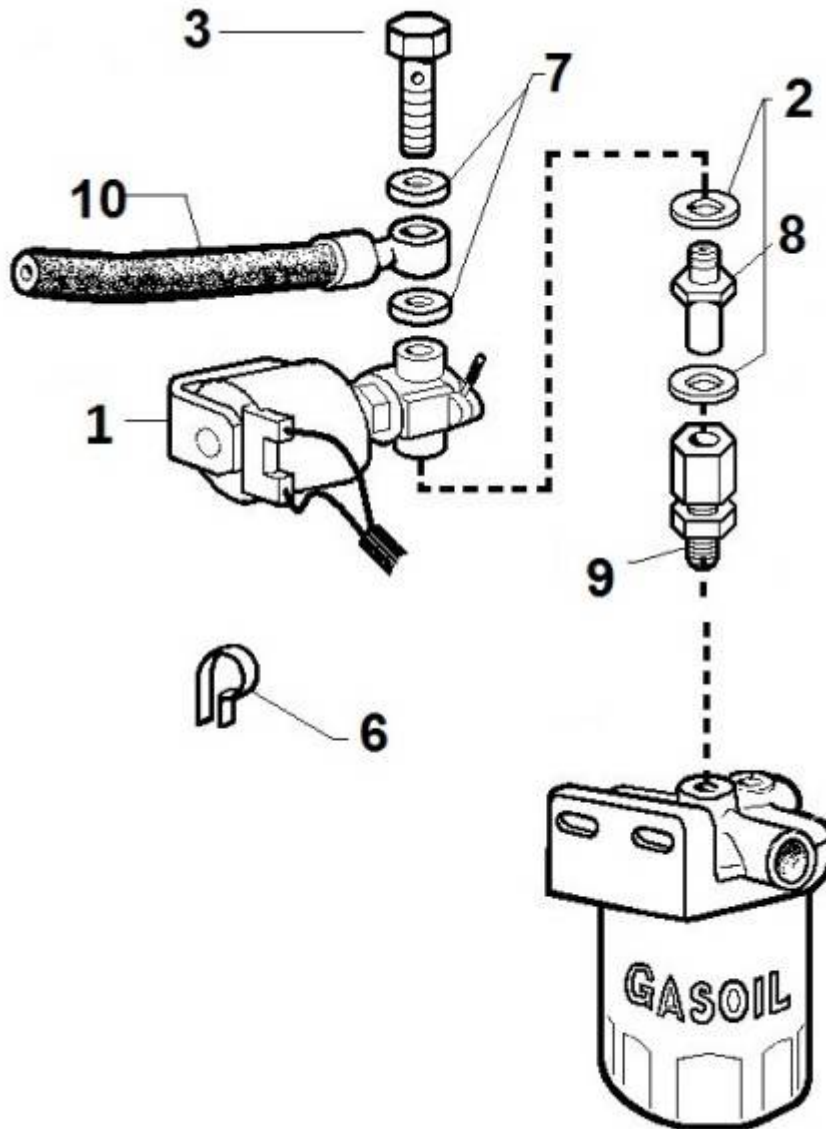

PAGURO - SPARE PARTS CATALOGUE  
PAGURO 12000 v - ELECTROVALVE

PAGURO - SPARE PARTS CATALOGUE  
**PAGURO 12000 v - ELECTROVALVE**

NO.	CODE:	DESCRIPTION	Q.TY
1	AD40LO3587197	SOLENOID VALVE WITH MANUAL RESET DEVICE	1
2	AD40LO4670059	COPPER WASHER D14/10.2 1	3
3	AD40LO1901115	BOLT	1
6	AD40LO3630170	CLAMP G11	1
7	AD40LO4670061	COPPER WASHER D19/14.2 1.5 THK	1
8	AD40LO7330314	UNION FOR EL. STOP	1
9	AD40LO7330315	JOINT	1
10	AD40LO9375748	FUEL PIPE	1