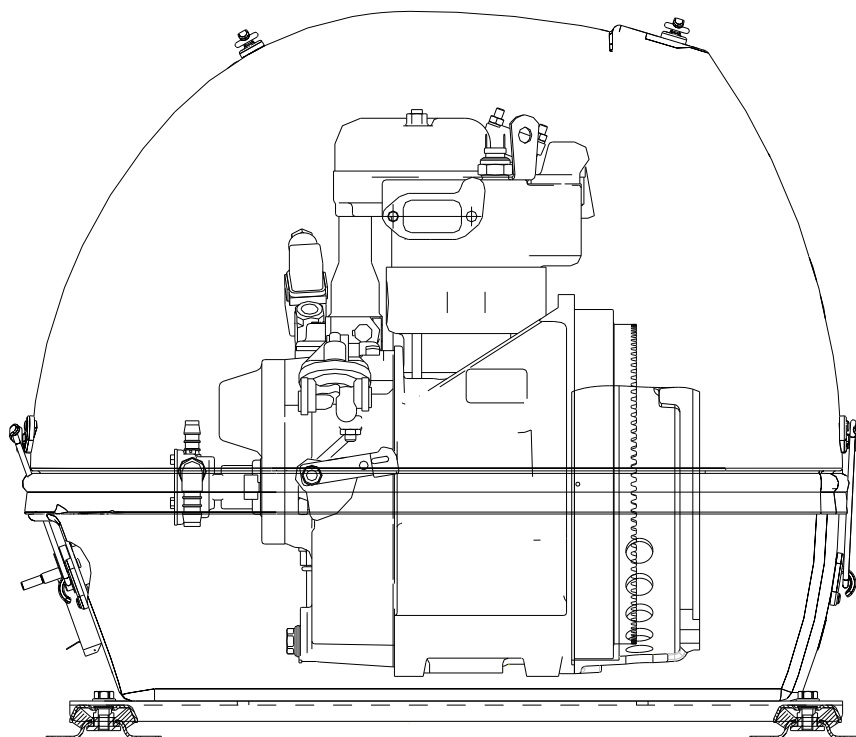

PAGURO 4000

SPARE PARTS CATALOGUE

PAGURO - SPARE PARTS CATALOGUE
PAGURO 4000 - TABLE 1

PAGURO - SPARE PARTS CATALOGUE
PAGURO 4000 - TABLE 1

PR.	COD.	DESCRIZIONE	DESCRIPTION	Q.TA'
1	AD01FA0001	MOTORE FARYMANN 15W 50HZ	ENGINE FARYMANN 15W 50HZ	1
2	AD12PR0001	FAN, ROTOR	FAN, ROTOR	1
3	AD40AV0001	MORINO D' AVVIAMENTO P3/3C/4/5	STARTING MOTOR P3/3C/4/5	1
4	AD03ZA0002	ROTORE P4	ROTOR P4	1
5	AD40CU0002	CUSCINETTO P3/4/5	BALL BEARING P3/4/5	1
6	AC07ZA0009-00	STATORE P4/5	STATOR P4/5	1
7	AD21CA0101	CONVOGLIATORE D' ARIA	AIR CONVEYOR PLASTIC TYPE	1
8	AC05ZA0013	ALTERNATORE P4/5	ALTERNATOR P4/5	1
9	AD16RARO17X23X1.5	RONDELLA RAME RICOTTO 17X23X1.5	COPPER WASHER 17X23X1.5	1
10	AD13O0292C	TAPPO CHIUSURA 3/8	CLOSING PLUG 3/8	1
11	AD12ST0103-00	STAFFA A OMEGA ASP O SCA P3/4/5	BRACKET OMEGA SHAPE INT OR EXH P3/4/5	2
12	AD11FI0004	ANTIVIBRANTE INTERNO	INTERNAL SHOCK ABSORBER	4
13	AD10NA0004	COLLETTORE SCARICO P3/4/5	EXHAUST MANIFOLD P3/4/5	1
14	AD23SS0003	TERMOCONTATTO POLO SINGOLO	SWITCH, TEMPERATURE EXHAUST SINGLE	1
15	AD40FA6304278	CAMPANA MOTORE P3/3C/4/5	ENGINE BELL HOUSING P3/3C/4/5	1
16	AD07NA0001	REFRIGERANTE OLIO P3C/4/5	OIL COOLER P3C/4/5	1

PAGURO - SPARE PARTS CATALOGUE
PAGURO 4000 - TABLE 2

PAGURO - SPARE PARTS CATALOGUE
PAGURO 4000 - TABLE 2

POS.	CODE	DESCRIPTION	Q.TY
1	AD08SC0010	ELECTRICAL PLANT P6/9/6./8.5	1
2	AD09RE0016	RELE'	2
3	AD09RS0003	RESISTOR, R47	1
4	AD09TR0002	TRANSFORMER, CURRENT P3/4/5	1
5	AD09AT0005	TERMOSWITCH	1
6	AD08ID0002	BATTERY CHARGER REGULATOR	1
7	AD09CO0250	CAPACITOR	1
8	AD08SC0015	CONNECTOR, 8 PINS FEMALE	1
9	AD08SC0016	CONNECTOR, 8 PINS MALE	1
10	AD08DR0001	REMOTE CONTROL PANEL WITH CABLE (DISCONTINUED)	1
11	AD21CA0100	COMPLETE PLASTIC BOX WITH LABEL	1
12	AD38AD0012	STICKER, CONTROL PANEL	1
13	AC30SC0001-00	CABLE, 15MT	1
14	AD08SC0012	PRINTED CIRCUIT BOARD (DISCONTINUED)	1
15	AC30SC0002-00	CABLE, 15MT + ATS25	1
16	AD08DR0005-00	CONTROL PANEL ATS- 25 WITH CABLE	1