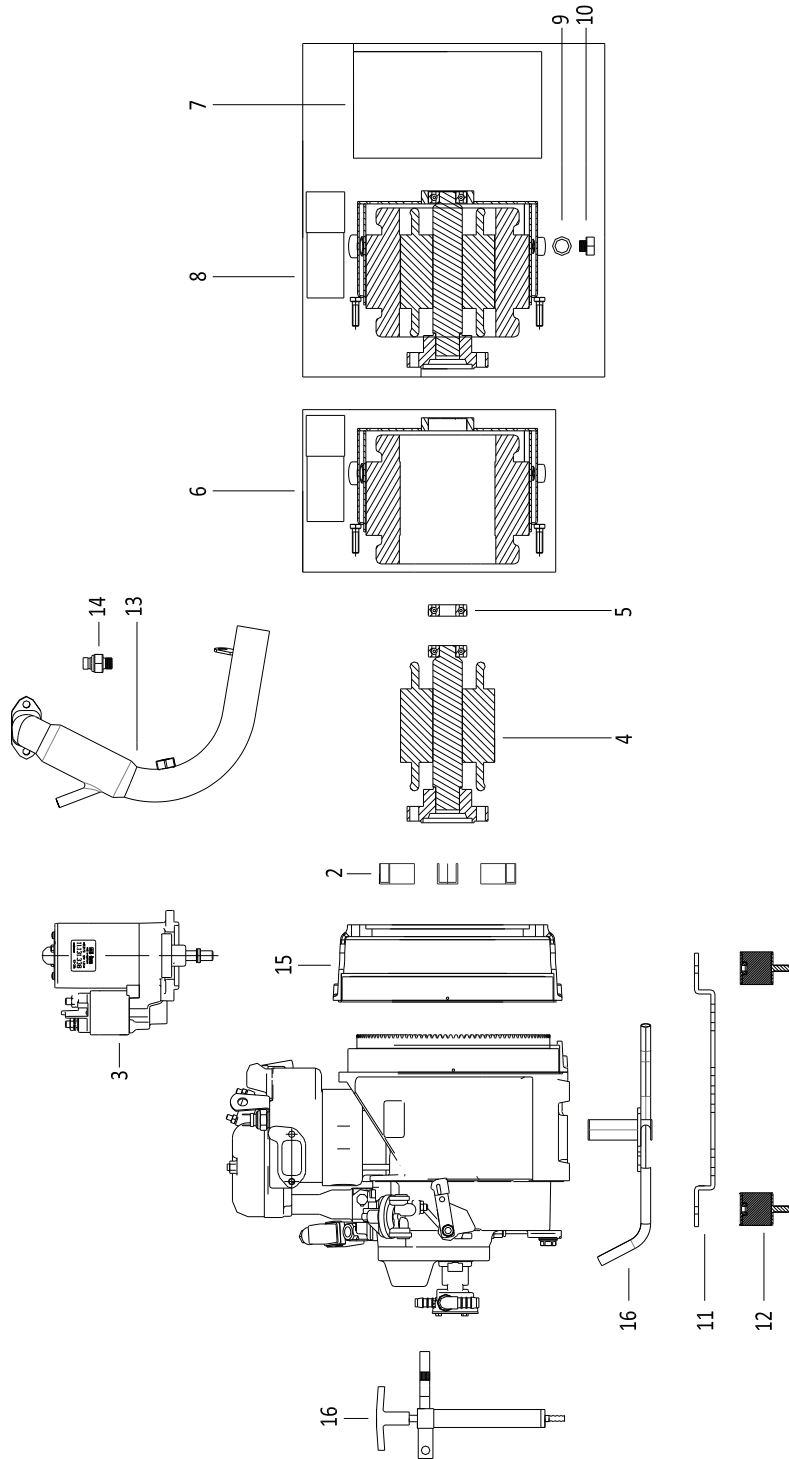

PAGURO 4000

SPARE PARTS CATALOGUE

PAGURO - SPARE PARTS CATALOGUE
PAGURO 4000 - TABLE 1

PAGURO - SPARE PARTS CATALOGUE
PAGURO 4000 - TABLE 1

PR.	COD.	DESCRIZIONE	DESCRIPTION	Q.TA'
1	AD01FA0001	MOTORE FARYMANN 15W 50HZ	ENGINE FARYMANN 15W 50HZ	1
2	AD12PR0001	FAN, ROTOR	FAN, ROTOR	1
3	AD40AV0001	MORINO D' AVVIAMENTO P3/3C/4/5	STARTING MOTOR P3/3C/4/5	1
4	AD03ZA0002	ROTORE P4	ROTOR P4	1
5	AD40CU0002	CUSCINETTO P3/4/5	BALL BEARING P3/4/5	1
6	AC07ZA0009-00	STATORE P4/5	STATOR P4/5	1
7	AD21CA0101	CONVOGLIATORE D' ARIA	AIR CONVEYOR PLASTIC TYPE	1
8	AC05ZA0013	ALTERNATORE P4/5	ALTERNATOR P4/5	1
9	AD16RARO17X23X1.5	RONDELLA RAME RICOTTO 17X23X1.5	COPPER WASHER 17X23X1.5	1
10	AD13O0292C	TAPPO CHIUSURA 3/8	CLOSING PLUG 3/8	1
11	AD12ST0103-00	STAFFA A OMEGA ASP O SCA P3/4/5	BRACKET OMEGA SHAPE INT OR EXH P3/4/5	2
12	AD11FI0004	ANTIVIBRANTE INTERNO	INTERNAL SHOCK ABSORBER	4
13	AD10NA0004	COLLETTORE SCARICO P3/4/5	EXHAUST MANIFOLD P3/4/5	1
14	AD23SS0003	TERMOCONTATTO POLO SINGOLO	SWITCH, TEMPERATURE EXHAUST SINGLE	1
15	AD40FA6304278	CAMPANA MOTORE P3/3C/4/5	ENGINE BELL HOUSING P3/3C/4/5	1
16	AD07NA0001	REFRIGERANTE OLIO P3C/4/5	OIL COOLER P3C/4/5	1

PAGURO - SPARE PARTS CATALOGUE
PAGURO 4000 - TABLE 2

PAGURO - SPARE PARTS CATALOGUE
PAGURO 4000 - TABLE 2

POS.	CODE	DESCRIPTION	Q.TY
1	AD08SC0010	ELECTRICAL PLANT P6/9/6./8.5	1
2	AD09RE0016	RELE'	2
3	AD09RS0003	RESISTOR, R47	1
4	AD09TR0002	TRANSFORMER, CURRENT P3/4/5	1
5	AD09AT0005	TERMOSWITCH	1
6	AD08ID0002	BATTERY CHARGER REGULATOR	1
7	AD09CO0250	CAPACITOR	1
8	AD08SC0015	CONNECTOR, 8 PINS FEMALE	1
9	AD08SC0016	CONNECTOR, 8 PINS MALE	1
10	AD08DR0001	REMOTE CONTROL PANEL WITH CABLE (DISCONTINUED)	1
11	AD21CA0100	COMPLETE PLASTIC BOX WITH LABEL	1
12	AD38AD0012	STICKER, CONTROL PANEL	1
13	AC30SC0001-00	CABLE, 15MT	1
14	AD08SC0012	PRINTED CIRCUIT BOARD (DISCONTINUED)	1
15	AC30SC0002-00	CABLE, 15MT + ATS25	1
16	AD08DR0005-00	CONTROL PANEL ATS- 25 WITH CABLE	1