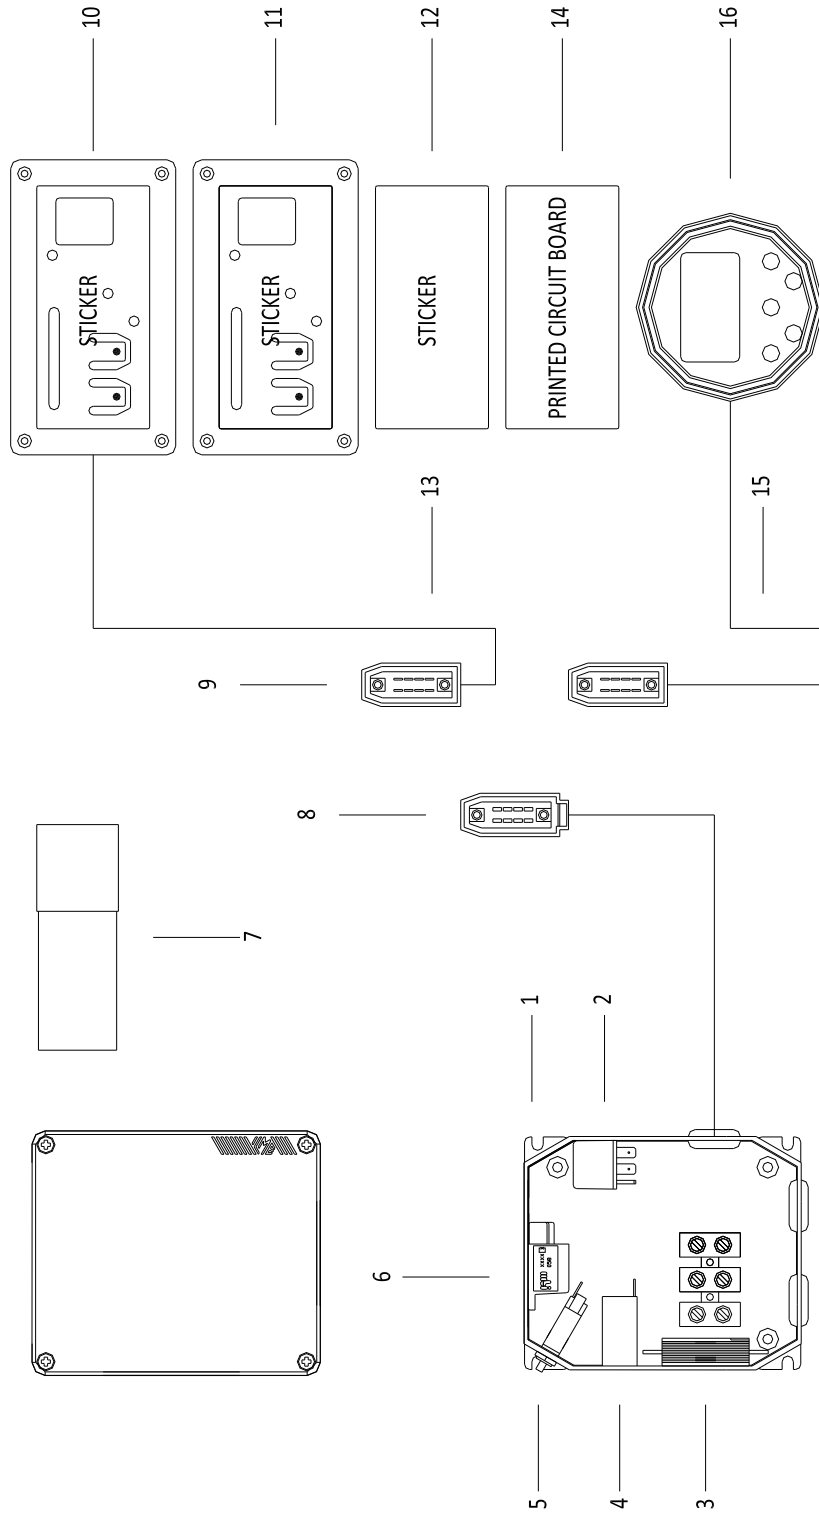

PAGURO 4000

SPARE PARTS CATALOGUE

PAGURO - SPARE PARTS CATALOGUE
PAGURO 4000 - TABLE 1

PAGURO - SPARE PARTS CATALOGUE
PAGURO 4000 - TABLE 1

PR.	COD.	DESCRIZIONE	DESCRIPTION	Q.TA'
1	AD01FA0001	MOTORE FARYMANN 15W 50HZ	ENGINE FARYMANN 15W 50HZ	1
2	AD12PR0001	FAN, ROTOR	FAN, ROTOR	1
3	AD40AV0001	MORINO D' AVVIAMENTO P3/3C/4/5	STARTING MOTOR P3/3C/4/5	1
4	AD03ZA0002	ROTORE P4	ROTOR P4	1
5	AD40CU0002	CUSCINETTO P3/4/5	BALL BEARING P3/4/5	1
6	AC07ZA0009-00	STATORE P4/5	STATOR P4/5	1
7	AD21CA0101	CONVOGLIATORE D' ARIA	AIR CONVEYOR PLASTIC TYPE	1
8	AC05ZA0013	ALTERNATORE P4/5	ALTERNATOR P4/5	1
9	AD16RARO17X23X1.5	RONDELLA RAME RICOTTO 17X23X1.5	COPPER WASHER 17X23X1.5	1
10	AD13O0292C	TAPPO CHIUSURA 3/8	CLOSING PLUG 3/8	1
11	AD12ST0103-00	STAFFA A OMEGA ASP O SCA P3/4/5	BRACKET OMEGA SHAPE INT OR EXH P3/4/5	2
12	AD11FI0004	ANTIVIBRANTE INTERNO	INTERNAL SHOCK ABSORBER	4
13	AD10NA0004	COLLETTORE SCARICO P3/4/5	EXHAUST MANIFOLD P3/4/5	1
14	AD23SS0003	TERMOCONTATTO POLO SINGOLO	SWITCH, TEMPERATURE EXHAUST SINGLE	1
15	AD40FA6304278	CAMPANA MOTORE P3/3C/4/5	ENGINE BELL HOUSING P3/3C/4/5	1
16	AD07NA0001	REFRIGERANTE OLIO P3C/4/5	OIL COOLER P3C/4/5	1

PAGURO - SPARE PARTS CATALOGUE
PAGURO 4000 - TABLE 2

PAGURO - SPARE PARTS CATALOGUE
PAGURO 4000 - TABLE 2

POS.	CODE	DESCRIPTION	Q.TY
1	AD08SC0010	ELECTRICAL PLANT P6/9/6./8.5	1
2	AD09RE0016	RELE'	2
3	AD09RS0003	RESISTOR, R47	1
4	AD09TR0002	TRANSFORMER, CURRENT P3/4/5	1
5	AD09AT0005	TERMOSWITCH	1
6	AD08ID0002	BATTERY CHARGER REGULATOR	1
7	AD09CO0250	CAPACITOR	1
8	AD08SC0015	CONNECTOR, 8 PINS FEMALE	1
9	AD08SC0016	CONNECTOR, 8 PINS MALE	1
10	AD08DR0001	REMOTE CONTROL PANEL WITH CABLE (DISCONTINUED)	1
11	AD21CA0100	COMPLETE PLASTIC BOX WITH LABEL	1
12	AD38AD0012	STICKER, CONTROL PANEL	1
13	AC30SC0001-00	CABLE, 15MT	1
14	AD08SC0012	PRINTED CIRCUIT BOARD (DISCONTINUED)	1
15	AC30SC0002-00	CABLE, 15MT + ATS25	1
16	AD08DR0005-00	CONTROL PANEL ATS- 25 WITH CABLE	1