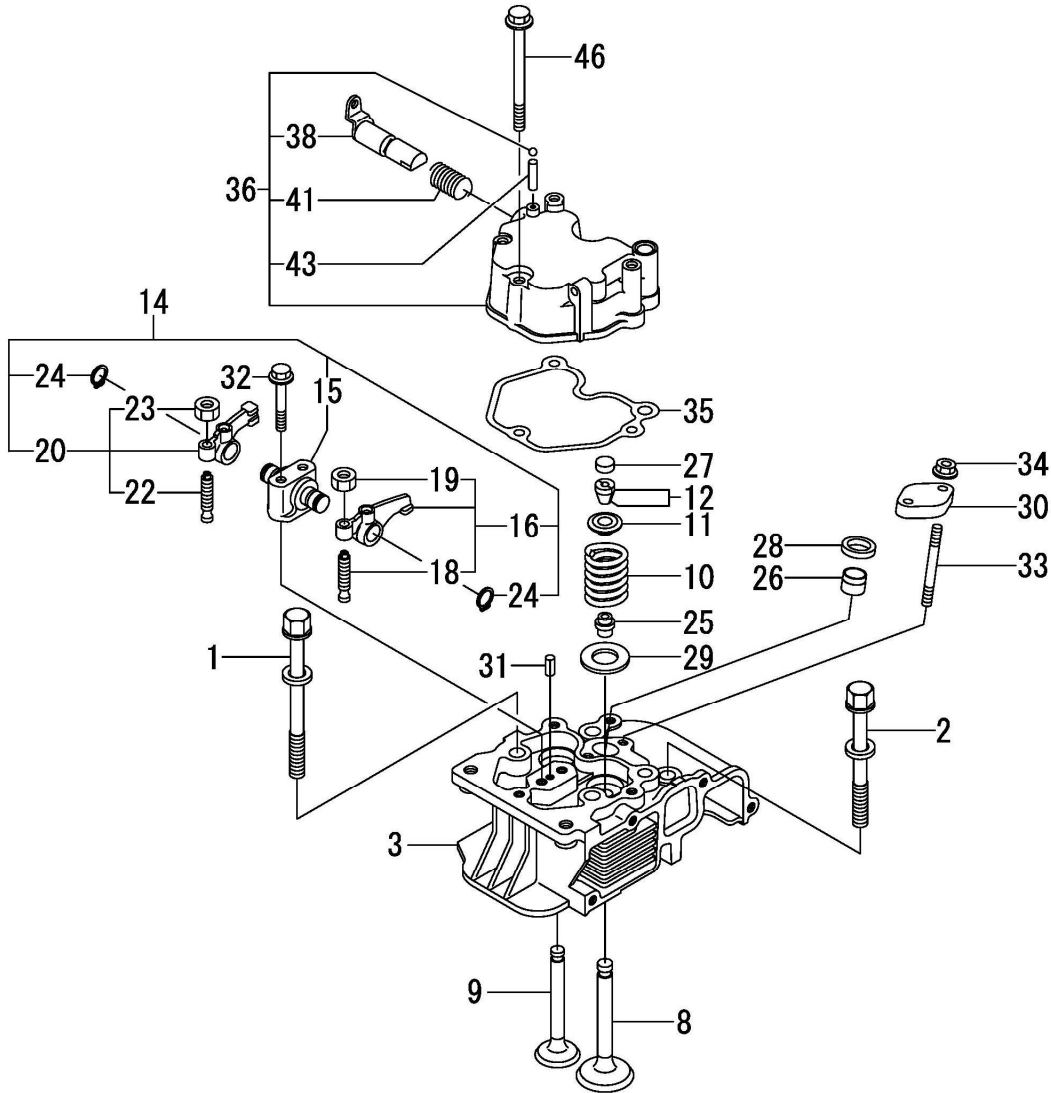

PAGURO 4 SY - TAB. 4 - CYLINDER HEAD & BONNET

PAGURO - SPARE PARTS CATALOGUE

PAGURO 4 SY - TAB. 4 - CYLINDER HEAD & BONNET

NO.	CODE: AD40Y...	DESCRIPTION	Q.TY
1	11421001200	BOLT, CYL. HEAD A	2
2	11421001210	BOLT, CYL. HEAD B	2
3	11422C11020	HEAD ASSY, CYLINER	1
8	11421C11100	VALVE, INATKE	1
9	11421C11110	VALVE, EXHAUST	1
10	11421011120	SPRING, VALVE	2
11	11421011180	RETAINER, SPRING	2
12	11421011920	COTTER ASSY	2
14	11421C11250	SUPPORT ASSY, ARM	1
15	11421C11260	SUPPORT, ROCKER ARM	1
16	11421C11650	ARM ASSY, ROCKER	1
18	11425011240	SCREW, VALVE ADJUST	1
19	26856060002	NUT, M6	1
20	11421C11660	ARM ASSY, ROCKER	1
22	11425011240	SCREW, VALVE ADJUST	1
23	26856060002	NUT, M6	1
24	22242000120	RING, 12	2
25	11435011341	SEAL, VALVE SYSTEM	2
26	11424011450	PROTECTOR, NOZZLE	1
27	10501011490	CAP, VALVE	2
28	11424011550	SEAT, NOZZLE	1
29	11429911600	WASHER, VALVE SPRING	2
30	11421011901	RETAINER, NOZZLE	1
31	22351040008	PIN, SPRING 4.0X8	1
32	26106060402	BOLT, M6X40 PLATED	2
33	26226060552	STUD, M6X55	2
34	26366060002	NUT, M6	2
35	11421011310	GASKET, BONNET	1
36	11421011960	BONNET ASSY, HEAD	1
38	11421003580	DECOMPRESSION ASSY	1
41	11429903640	SPRING, DECOMPRESSION	1
43	22312030160	PIN, PARALLEL M3X16	1
46	26106060552	BOLT, M6X55 PLATED	3