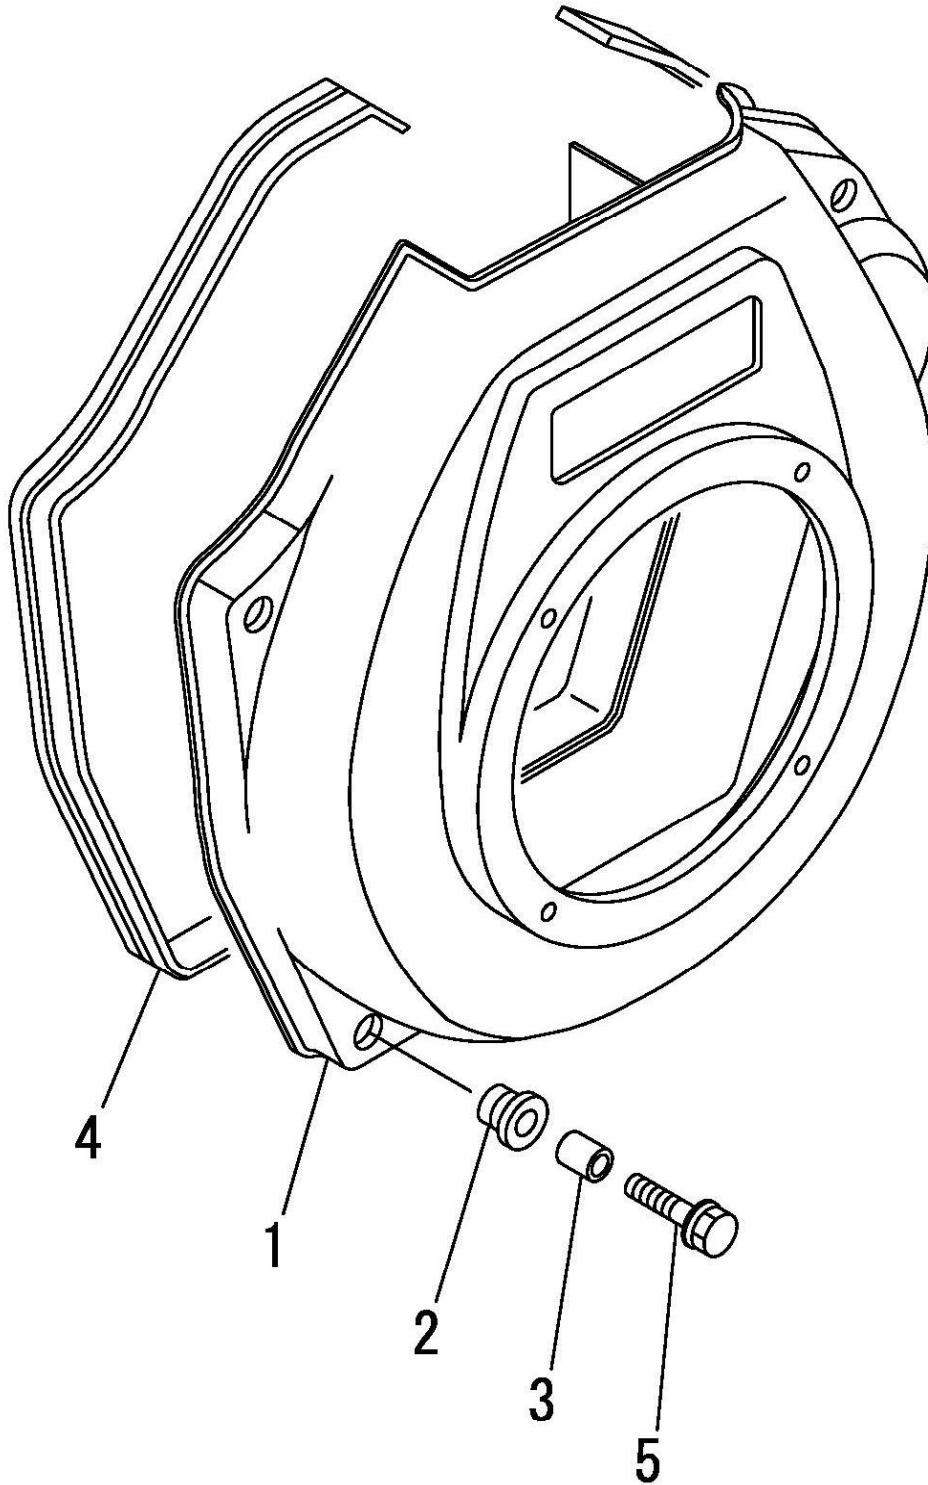

PAGURO 4 SY - TAB. 15 - COOLING FAN CASE

PAGURO - SPARE PARTS CATALOGUE

PAGURO 4 SY - TAB. 15 - COOLING FAN CASE

NO.	CODE: AD40Y...	DESCRIPTION	Q.TY
1	11421045150	CASE, COOLING FAN	1
2	11429945301	RUBBER, CUSHION	4
3	11429945310	COLLAR	4
4	11429945331	SEAL, FAN CASE	1
5	11429945350	BOLT, FAN CASE	4