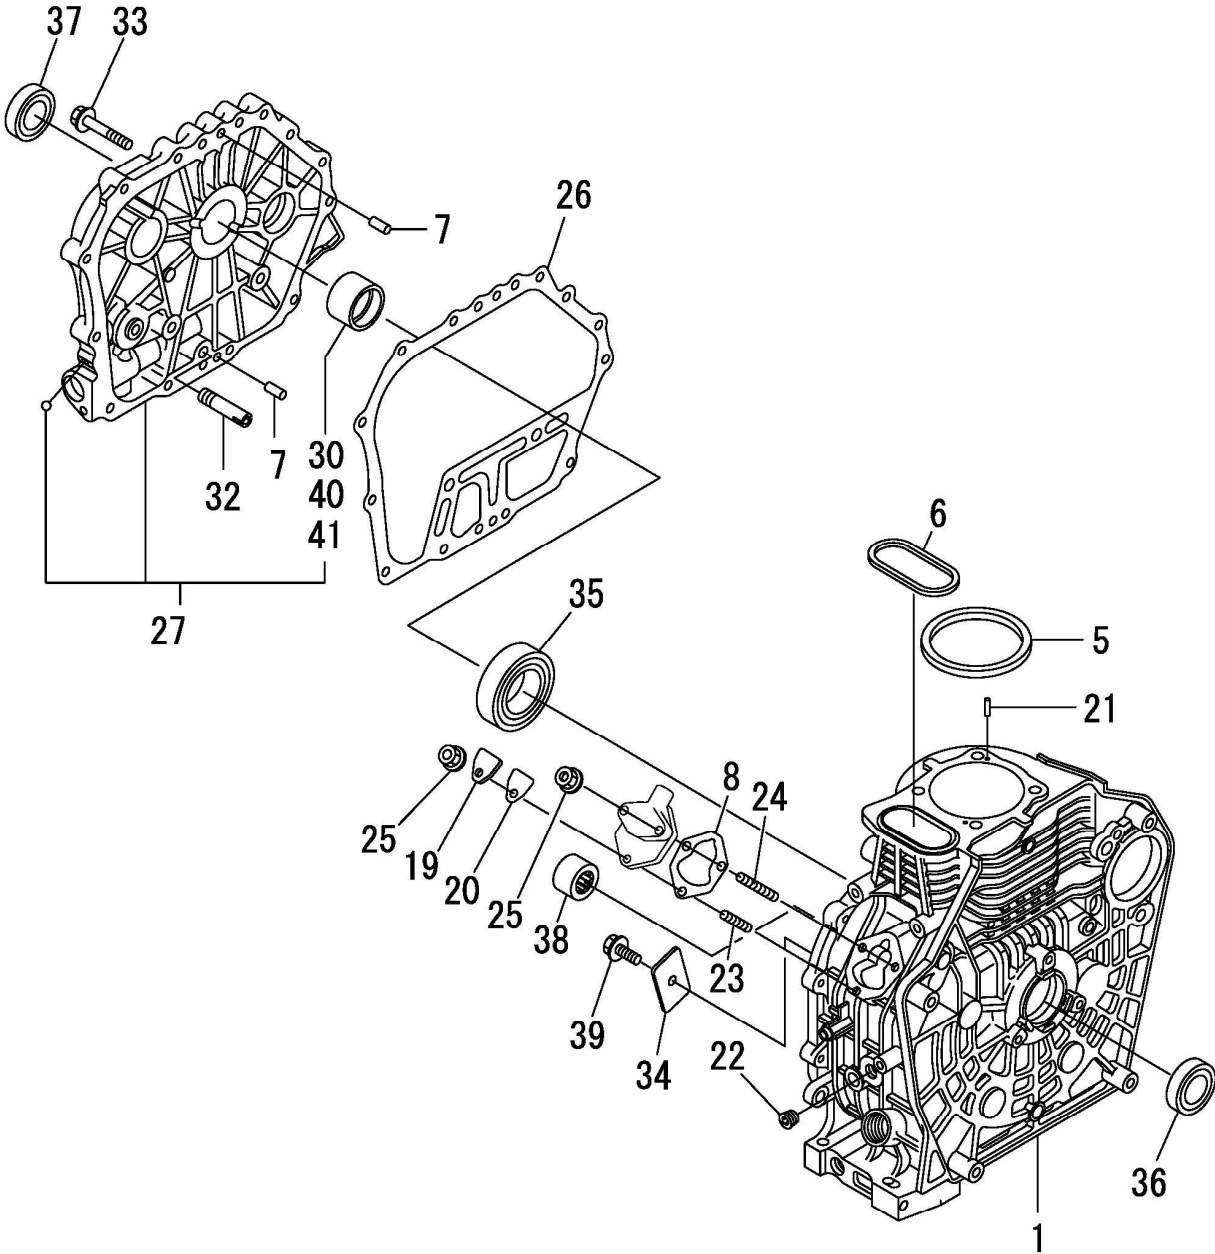

PAGURO - SPARE PARTS CATALOGUE
PAGURO 4 SY - TAB. C

PAGURO - SPARE PARTS CATALOGUE

PAGURO 4SY - TAB. C

NO.	CODE:	DESCRIPTION	Q.TY
1	AD40AN233	SCREW	4
2	AD40AN2400	COVER	1
3	AD40AN5240	ORING	
4	AD40AN2372	CAM	1
5	AD40AN2048	IMPELLER,	1
6	AD40AN1765	SHIM	1
7	AD40AN5860	MECHANICAL SEAL 12X24 P=11	1
8	AD40AN5119	SEEGER 12X1 BRONZE	1
9	AD40AN5830	SCREW 4X12 BRASS	1
10	AD40AN4240	WASHER 18X12.2X2.3 BRASS	1
11	AD40AN1092	ORING 10.78X2.65	1
12	AD40AN5119	SEEGER 12X1 BRONZE	2
13	AD40AN2402	BALL-BEARING	2
14	AD40AN2470	SEEGER 28X1.2	1
15	AD40AN5183	PUMP SHAFT PM 15/T	1
16	AD22AN0006-01	PULLEY, WATER PUMP	1
17	AD22AN0003	BELT P2	1
18	AD22AN0015	WATER PUMP	1

PAGURO 4 SY - TAB. 1 - CYLINDER BLOCK

PAGURO - SPARE PARTS CATALOGUE

PAGURO 4 SY - TAB. 1 - CYLINDER BLOCK

NO.	CODE: AD40Y...	DESCRIPTION	Q.TY
1	11421001020	BLOCK ASSY, CYLINDER	1
5	11439501341	GASKET, HEAD 0.5	1
6	11439901380	O-RING	1
7	11429901600	PIN, 8X12	2
8	11429901800	SHIM SET	1
19	11429901830	COVER	1
20	11425001841	GASKET	1
21	22312040080	PIN, PARALLEL M4X8	2
22	23875020000	PLUG, R02	1
23	26226060182	STUD, M6X18	1
24	26226060222	STUD, M6X22	2
25	26366060002	NUT, M6	3
26	11439901410	GASKET, CRANK CASE	1
27	11421001450	COVER (E-D, CRANK CASE)	1
30	11435002100	BEARING, MAIN	1
32	11429935150	PIPE, OIL INLET	1
33	26106080352	BOLT, M8X35 PLATED	15
34	11429902030	RETAINER, BEARING	1
35	11435002113	BERAING, B35-135G3C3	1
36	11429902220	SEAL, OIL	1
36-1	16011002220	SEAL, OIL	1
37	11429902220	SEAL, OIL	1
37-1	16011002220	SEAL, OIL	1
38	24162152116	BEARING, 152116	1
39	26106080122	BOLT, M8X12 PLATED	1
40	11435002200	BEARING, 0.25 US	1
41	11435002210	BEARING, 0.50 US	1