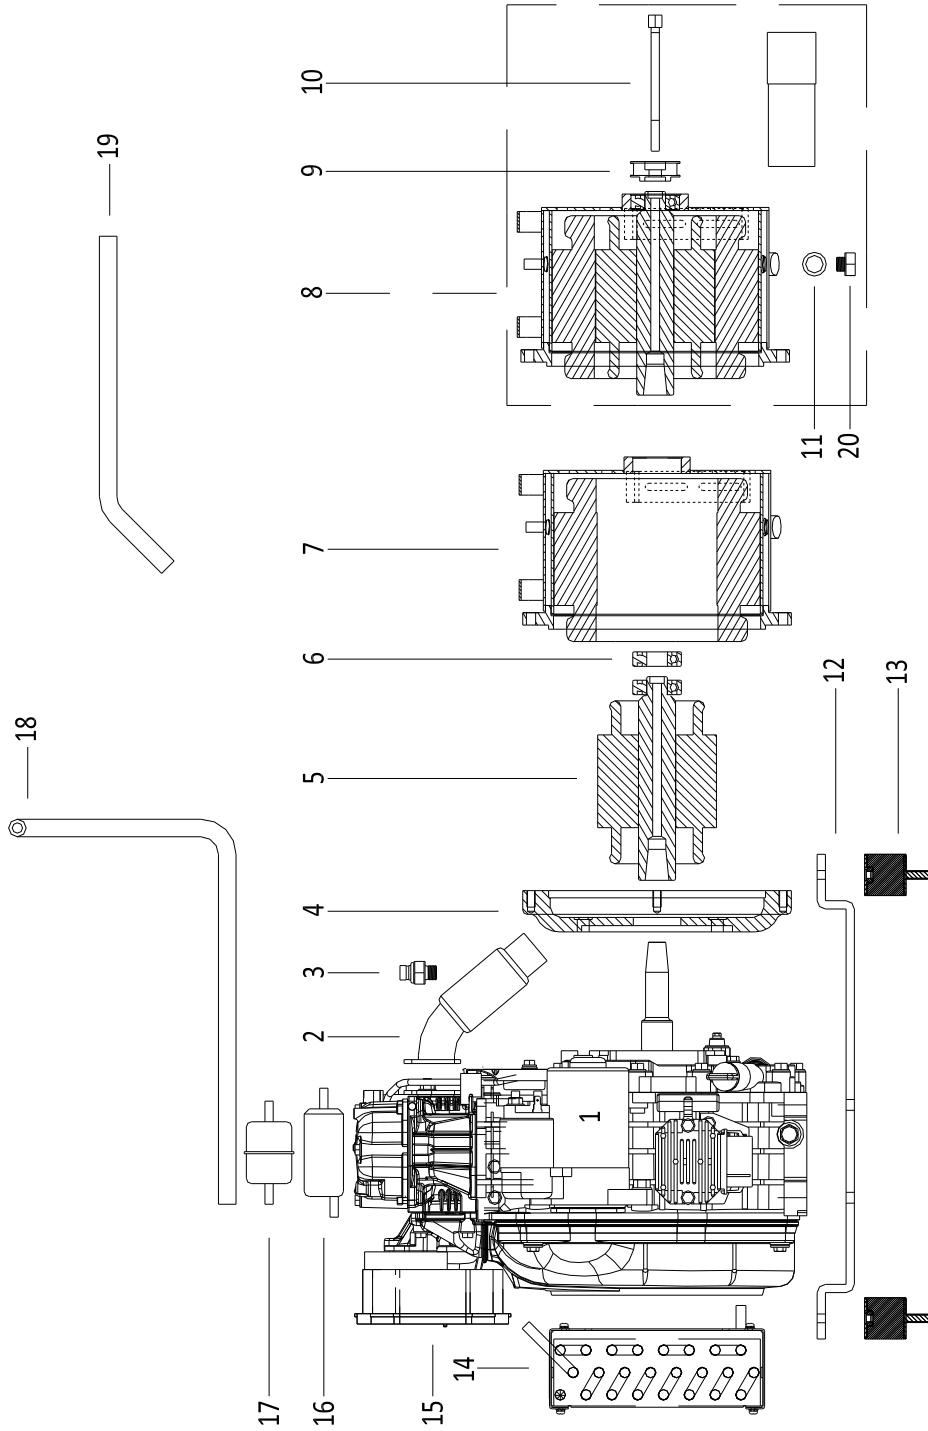

PAGURO - SPARE PARTS CATALOGUE

PAGURO 4 SY - TAB. A

PAGURO - SPARE PARTS CATALOGUE

PAGURO 4 SY - TAB. A

NO.	CODE:	DESCRIPTION	Q.TY
1	AD01YA0003-01	ENGINE YANMAR L70N5	1
2	AD10NA0006	EXHAUST MANIFOLD P3SY/4SY	1
3	AD23SS0003	SAFETY SWITCH, TEMP.	1
4	AD12FL1033-00	FLANGE, ALTERNATOR	1
5	AD03ZA0055-00	ROTOR P3SY/4SY	1
6	AD40CU0002	BALL BEARING, ALTERNATOR P3SY/4SY	1
7	AC07ZA0005-00	STATOR P3SY/4SY, ASSEMBLED	1
8	AC05ZA0014-00	ALTERNATOR P3SY/4SY, COMPLETE	1
9	AD22AN0013-00	PULLEY, ROTOR	1
10	AC07ZA0008-00	ROD SCREW, ROTOR P4SY	1
11	AD16RARO17X2 3X1.5	WASHER, COPPER	1
12	AD12ST0147-01	FRAME, INTERNAL	2
13	AD11FI0004	SHOCK ABSORBER INT.	4
14	AD06CA0005-00	HEAT EXCHANGER P3SY/4SY	1
15	AD40Y11412012 550	AIR FILTER, P3SY/4SY	1
16	AD22MA0001	FUEL FEEDING PUMP EL.	1
17	AD40FA5410382	FUEL FILTER	1
18	AD14GG10X17	PIPE, WATER 60 CM	1
19		PIPE, WATER	1
20	AD13O0292C	CLOSING PLUG 3/8	1