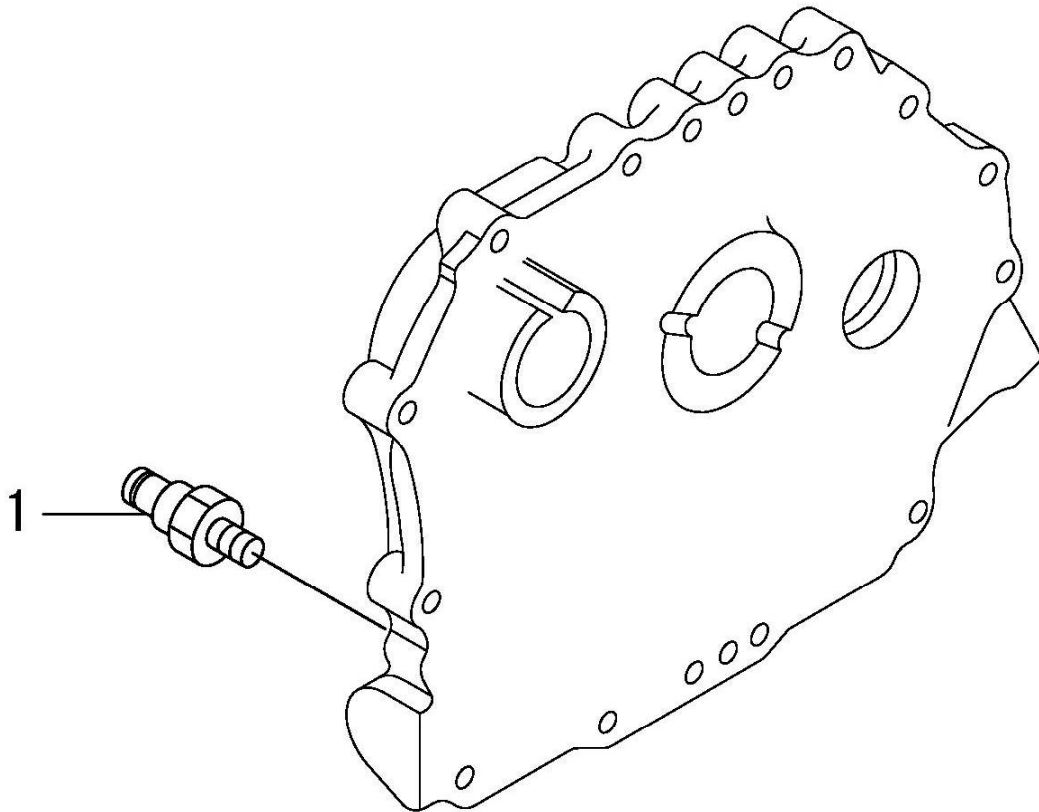

PAGURO - SPARE PARTS CATALOGUE

PAGURO 4 SY - TAB. 12 - LUB. OIL PUMP & GOVERNOR

NO.	CODE: AD40Y...	DESCRIPTION	Q.TY
1	11425032010	PUMP ASSY, OIL	1
7	11429932070	COVER	1
8	11429932570	O-RING	1
9	22312030160	PIN, PARALLEL M3X16	1
10	26106060122	BOLT, M6X12 PLATED	3
11	11429935110	FILTER, OIL	1
13	24341000224	O-RING, 1AS22.4	1
14	26106060162	BOLT, M6X16 PLATED	1
15	11429961190	WASHER	1
16	71421061701	GOVERNOR ASSY	1
17	11421061290	WEIGHT ASSY, GOVERNOR	1
22	11421161500	LEVER ASSY, GOVERNOR	1
31	22322030200	PIN, TAPER 3X20	1
33	11477061520	BEARING, NEDDLE	2
34	11429961600	SEAL, OIL	1
35	11477061610	WASHER, THRUST	1

PAGURO 4 SY - TAB. 13 - OIL PRESSURE SWITCH