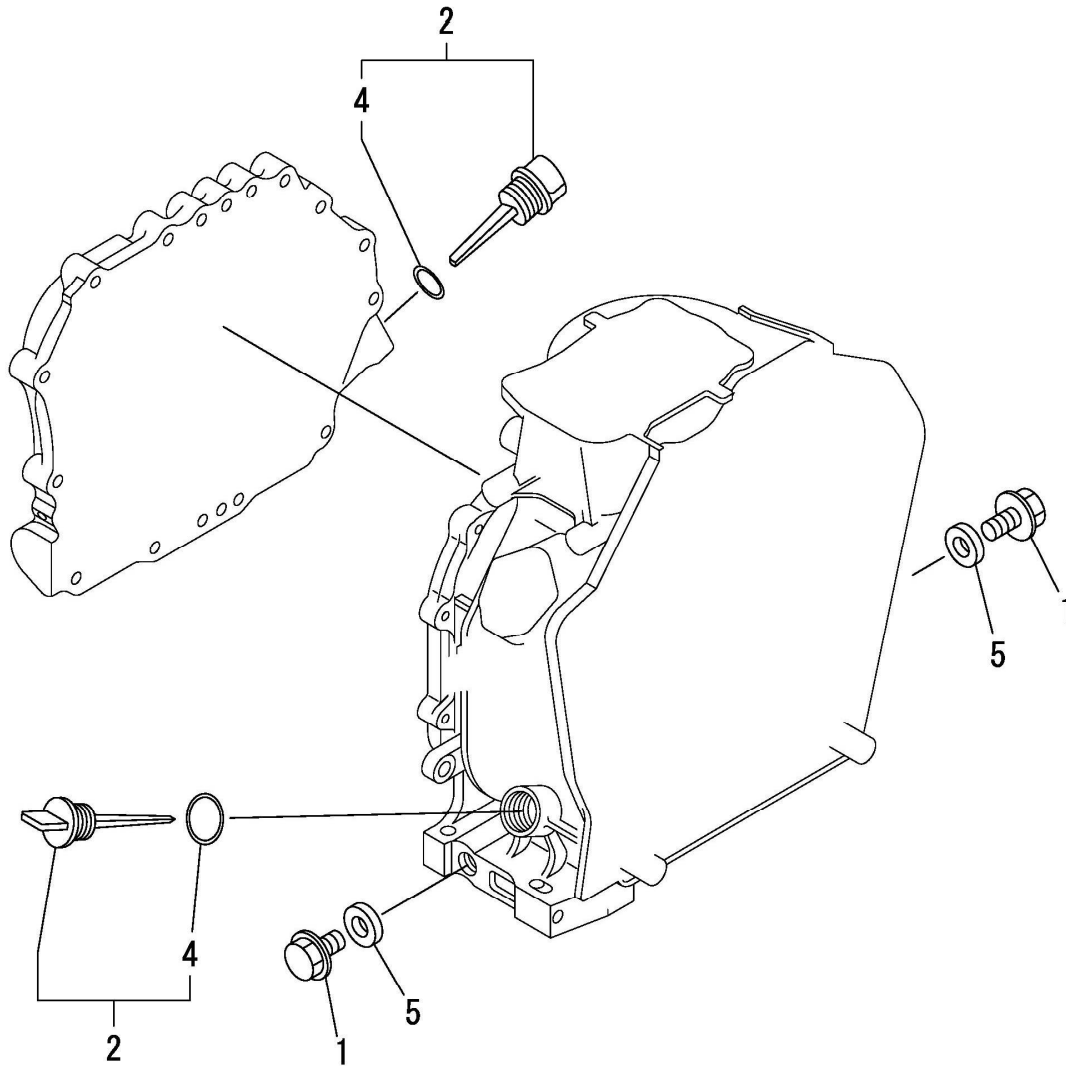

PAGURO - SPARE PARTS CATALOGUE

PAGURO 4 SY - TAB. 2 - DRAIN PLUG

PAGURO - SPARE PARTS CATALOGUE

PAGURO 4 SY - TAB. 2 - DRAIN PLUG

NO.	CODE: AD40Y...	DESCRIPTION	Q.TY
1	11429901690	PLUG M16	2
2	11469901760	CAP ASSY	2
4	11429901950	O-RING, 18	2
5	22190160002	WASHER, SEAL 16	2