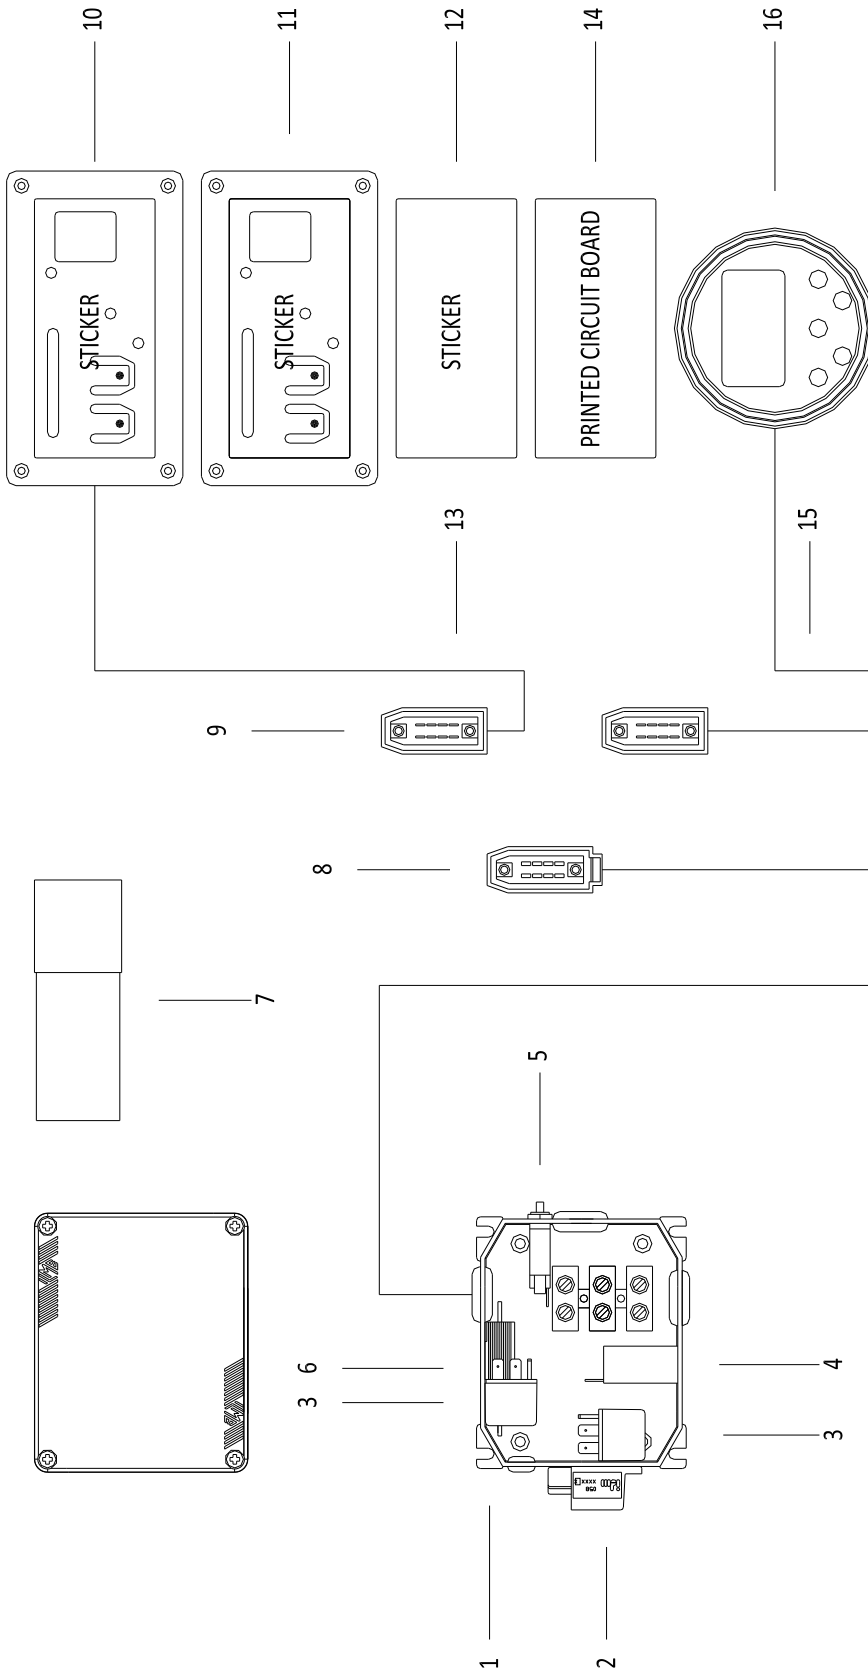

PAGURO 4 SY

SPARE PARTS CATALOGUE

PAGURO - SPARE PARTS CATALOGUE

PAGURO 4 SY - TAB. A

PAGURO - SPARE PARTS CATALOGUE

PAGURO 4 SY - TAB. A

NO.	CODE:	DESCRIPTION	Q.TY
1	AD01YA0003-01	ENGINE YANMAR L70N5	1
2	AD10NA0006	EXHAUST MANIFOLD P3SY/4SY	1
3	AD23SS0003	SAFETY SWITCH, TEMP.	1
4	AD12FL1033-00	FLANGE, ALTERNATOR	1
5	AD03ZA0055-00	ROTOR P3SY/4SY	1
6	AD40CU0002	BALL BEARING, ALTERNATOR P3SY/4SY	1
7	AC07ZA0005-00	STATOR P3SY/4SY, ASSEMBLED	1
8	AC05ZA0014-00	ALTERNATOR P3SY/4SY, COMPLETE	1
9	AD22AN0013-00	PULLEY, ROTOR	1
10	AC07ZA0008-00	ROD SCREW, ROTOR P4SY	1
11	AD16RARO17X2 3X1.5	WASHER, COPPER	1
12	AD12ST0147-01	FRAME, INTERNAL	2
13	AD11FI0004	SHOCK ABSORBER INT.	4
14	AD06CA0005-00	HEAT EXCHANGER P3SY/4SY	1
15	AD40Y11412012 550	AIR FILTER, P3SY/4SY	1
16	AD22MA0001	FUEL FEEDING PUMP EL.	1
17	AD40FA5410382	FUEL FILTER	1
18	AD14GG10X17	PIPE, WATER 60 CM	1
19		PIPE, WATER	1
20	AD13O0292C	CLOSING PLUG 3/8	1

PAGURO - SPARE PARTS CATALOGUE

PAGURO 4 SY - TAB. B

PAGURO - SPARE PARTS CATALOGUE

PAGURO 4 SY - TAB. B

NO.	CODE:	DESCRIPTION	Q.TY
1	AD08SC0003	ELECTRICAL PLANT P3SY/4SY	1
2	AD08ID0002	BATTERY CHARGER REGULATOR	1
3	AD09RE0016	RELE'	2
4	AD09TR0002	TRANSFORMER, CURRENT	1
5	AD09AT0005	TERMOSWITCH	1
6	AD09RS0003	RESISTOR, R47	1
7	AD09SCO0250	CAPACITOR	1
8	AD08SC0015	CONNECTOR, 8 PINS FEMALE	1
9	AD08SC0016	CONNECTOR, 8 PINS MALE	1
10	AD08DR0001	REMOTE CONTROL PANEL WITH CABLE	1
11	AD21CA0100	COMPLETE PLASTIC BOX WITH LABEL	1
12	AD38AD0012	STICKER, CONTROL PANEL	1
13	AC30SC0001-00	CABLE, 15MT	1
14	AD08SC0012	PRINTED CIRCUIT BOARD	1
15	AC30SC0002-00	CABLE, 15MT + ATS25	1
16	AD08DR0005-00	CONTROL PANEL ATS-25	1