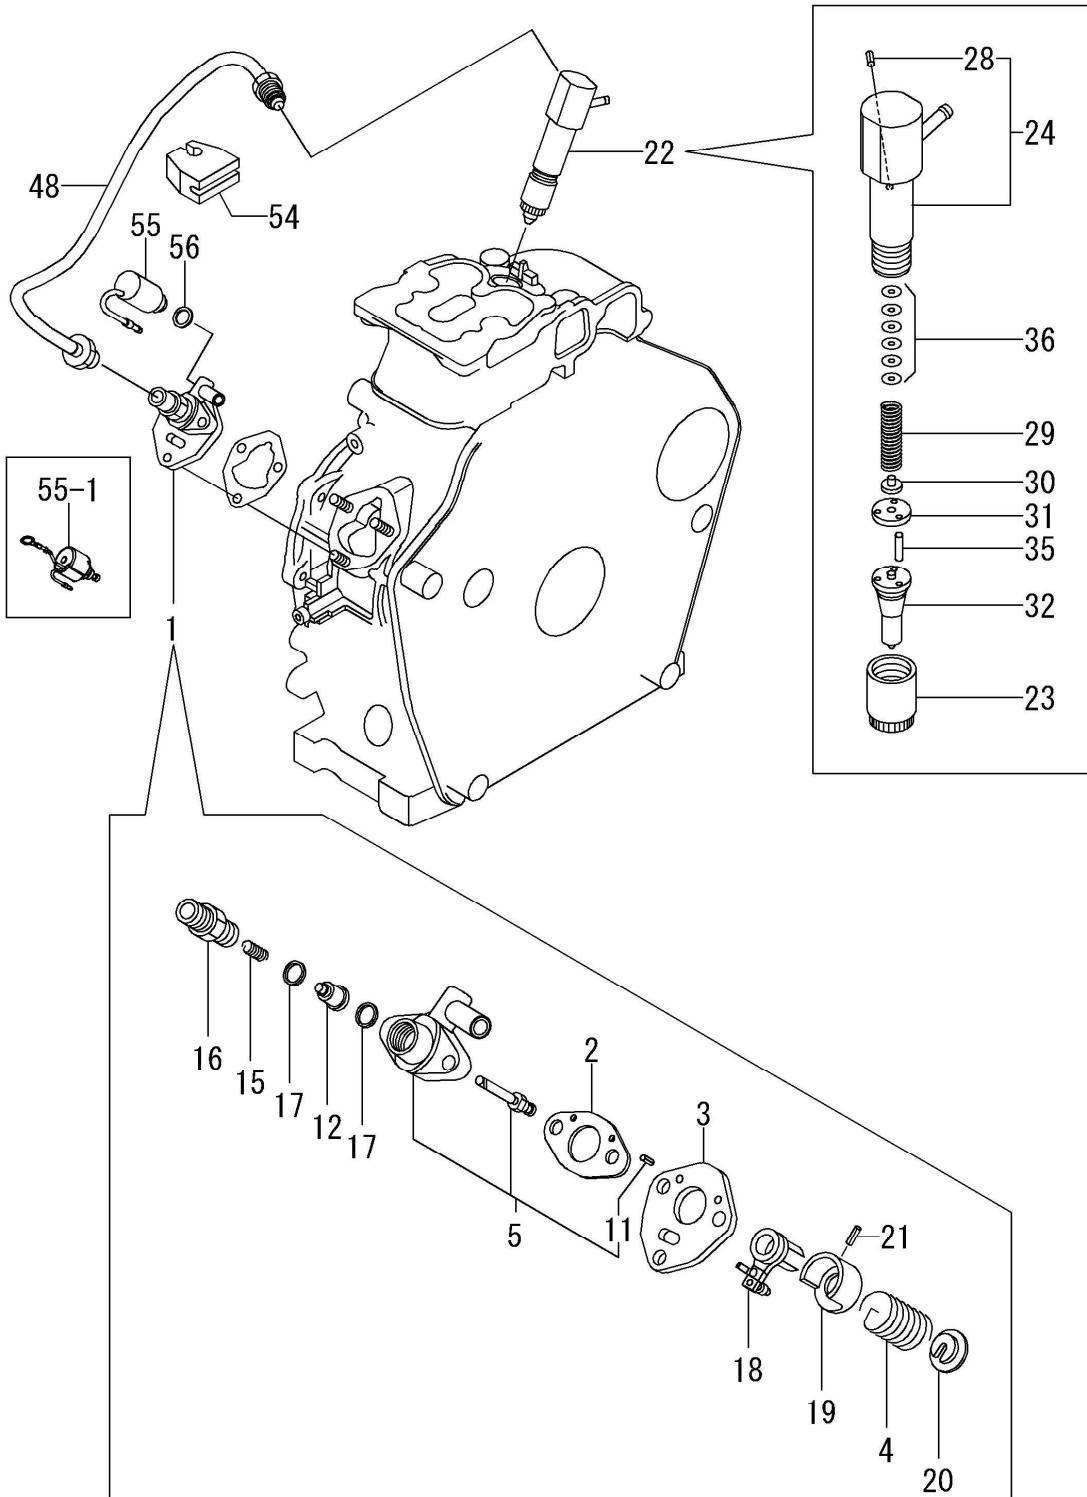

PAGURO 4 SY - TAB. 12 - LUB. OIL PUMP & GOVERNOR

PAGURO - SPARE PARTS CATALOGUE

PAGURO 4 SY - TAB. 12 - LUB. OIL PUMP & GOVERNOR

NO.	CODE: AD40Y...	DESCRIPTION	Q.TY
1	11425032010	PUMP ASSY, OIL	1
7	11429932070	COVER	1
8	11429932570	O-RING	1
9	22312030160	PIN, PARALLEL M3X16	1
10	26106060122	BOLT, M6X12 PLATED	3
11	11429935110	FILTER, OIL	1
13	24341000224	O-RING, 1AS22.4	1
14	26106060162	BOLT, M6X16 PLATED	1
15	11429961190	WASHER	1
16	71421061701	GOVERNOR ASSY	1
17	11421061290	WEIGHT ASSY, GOVERNOR	1
22	11421161500	LEVER ASSY, GOVERNOR	1
31	22322030200	PIN, TAPER 3X20	1
33	11477061520	BEARING, NEDDLE	2
34	11429961600	SEAL, OIL	1
35	11477061610	WASHER, THRUST	1

PAGURO 4 SY - TAB. 16 - F.I. PUMP & F.I. VALVE

PAGURO - SPARE PARTS CATALOGUE

PAGURO 4 SY - TAB. 16 - F.I. PUMP & F.I. VALVE

NO.	CODE: AD40Y...	DESCRIPTION	Q.TY
1	71423951310	F.I. PUMP ASSY	1
2	10554651020	GASKET	1
3	11425051080	PLATE	1
4	11425051160	SPRING, PLUNGER	1
5	11423951200	BODY ASSY, PUMP	1
11	22351020006	PIN, SPRING 2.0X6	2
12	11465051300	VALVE ASSY, DELIVERY	1
15	10554651330	SPRING, DELIVERY	1
16	11425051340	HOLDER, DELIVERY	1
17	12455051350	GASKET, DELIVERY	2
18	11425051600	LEVER ASSY, CONTROL	1
19	11425051640	SEAT, SPRING A	1
20	11425051650	SEAT, SPRING B	1
21	22351030008	PIN, SPRING 3.0X8	1
22	71423953200	VALVE ASSY, INJECTION	1
23	11425053080	NUT, NOZZOLE D16.95	1
24	11433953100	HOLDER ASSY, NOZZLE	1
28	22351025005	PIN, SPRING 2.5X6	1
29	11425053120	SPRING, NOZZLE	1
30	11425053130	SEAT, SPRING	1
31	11425053140	PLATE	1
32	11423953200	NOZZLE ASSY	1
35	11425053210	PIN	2
36	11425053400	SHIM SEAT	1
48	11421059800	PIPE ASSY, INJECTION	1
54	11421059850	SUPPORT, INJ. PIPE	1
55	11411076901	VALVE ASSY, F/O CUT	1
55-1	11411076910	VALVE ASSY, F/O CUT	1
56	11429983020	GASKET, 10X1.2	1