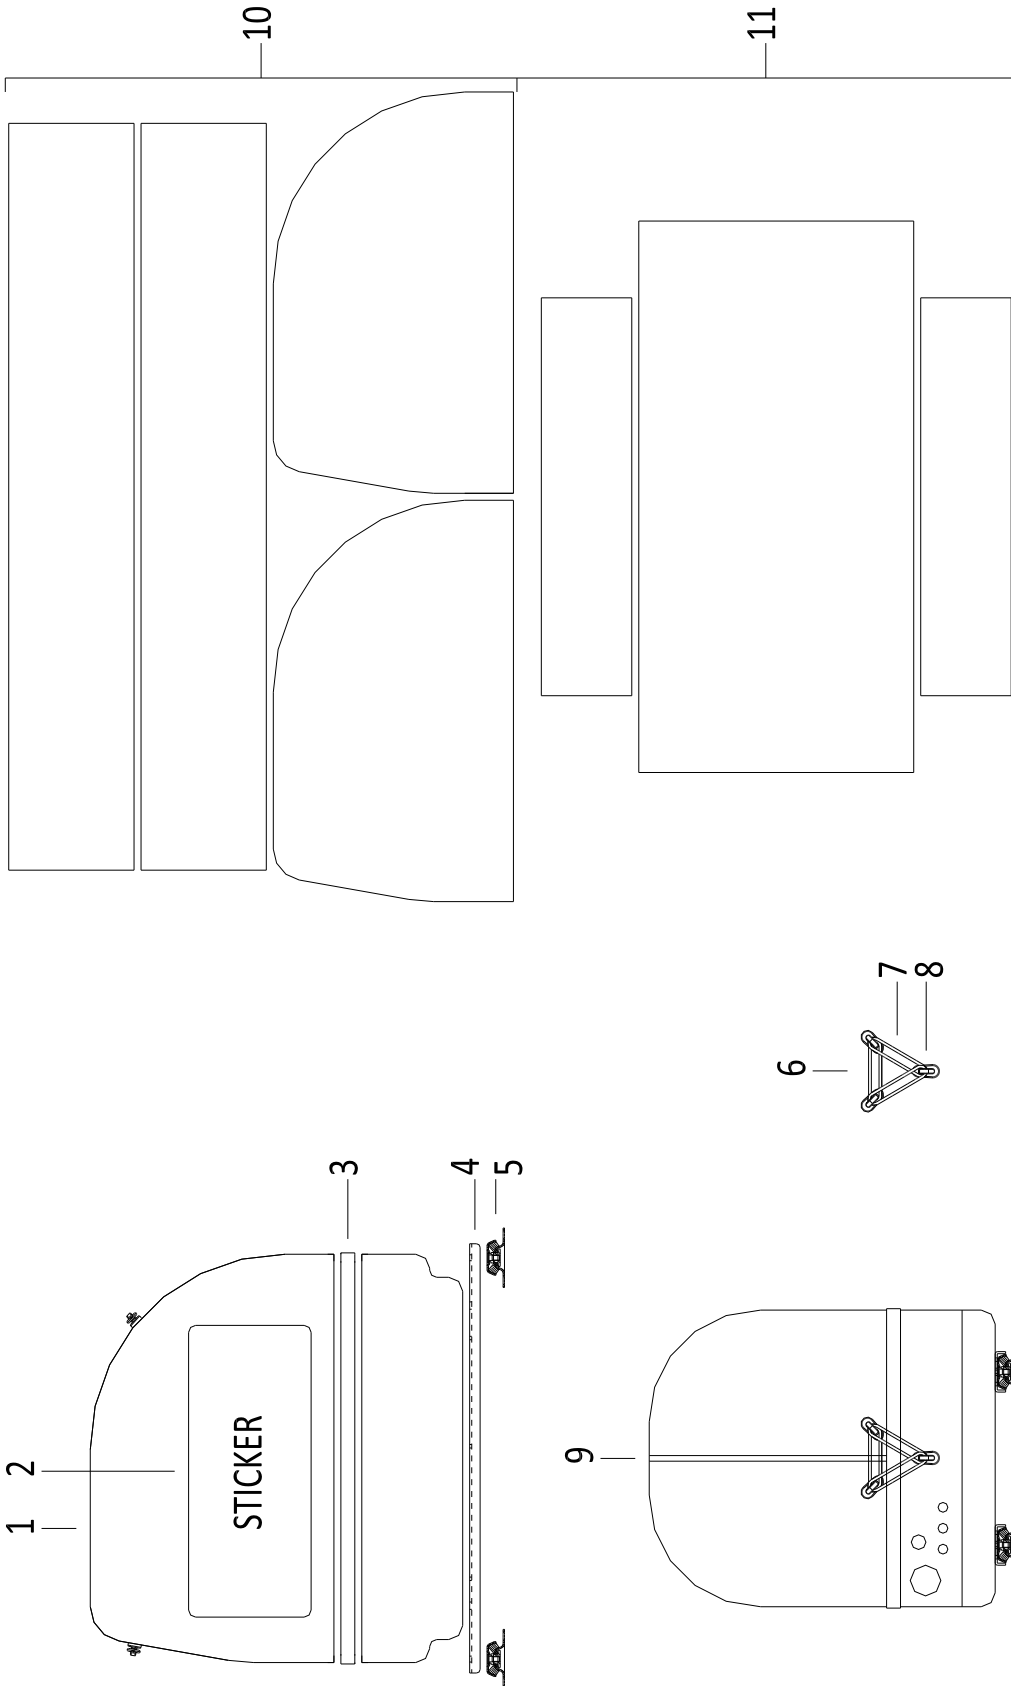

PAGURO - SPARE PARTS CATALOGUE
PAGURO 4 SY - TAB. D

PAGURO - SPARE PARTS CATALOGUE

PAGURO 4 SY - TAB. D

NO.	CODE:	DESCRIPTION	Q.TY
1	AC10SB0017-00	CAPSULE P4SY, COMPLETE	1
2	AD38AD0041-00	WAVE ASP SIDE, ADHESIVE P4SY	1
2	AD38AD042-00	WAVE SCA SIDE, ADHESIVE P4SY	1
3	D18MT0004	PROFILE, H SHAPE	1
4	AD12ST0148-02	FRAME, EXTERNAL	2
5	AD11MC0002	SHOCK ABSORBER, EXT.	4
6	AD21BL0001	CLOSING RUBBER STRIP LID	8
7	AD21BL0002	CLOSING RUBBER STRIP BOT	4
8	AD23TR0001	HOOK, CAPSULE	10
9	AD18MT0004	MOUSSE 14X8	1
10	AC12MT0013-00	INSULATION FOAM CAPSULE P4SY LID	1
11	AC12MT0014-00	INSULATION FOAM CAPSULE P4SY BOT	1