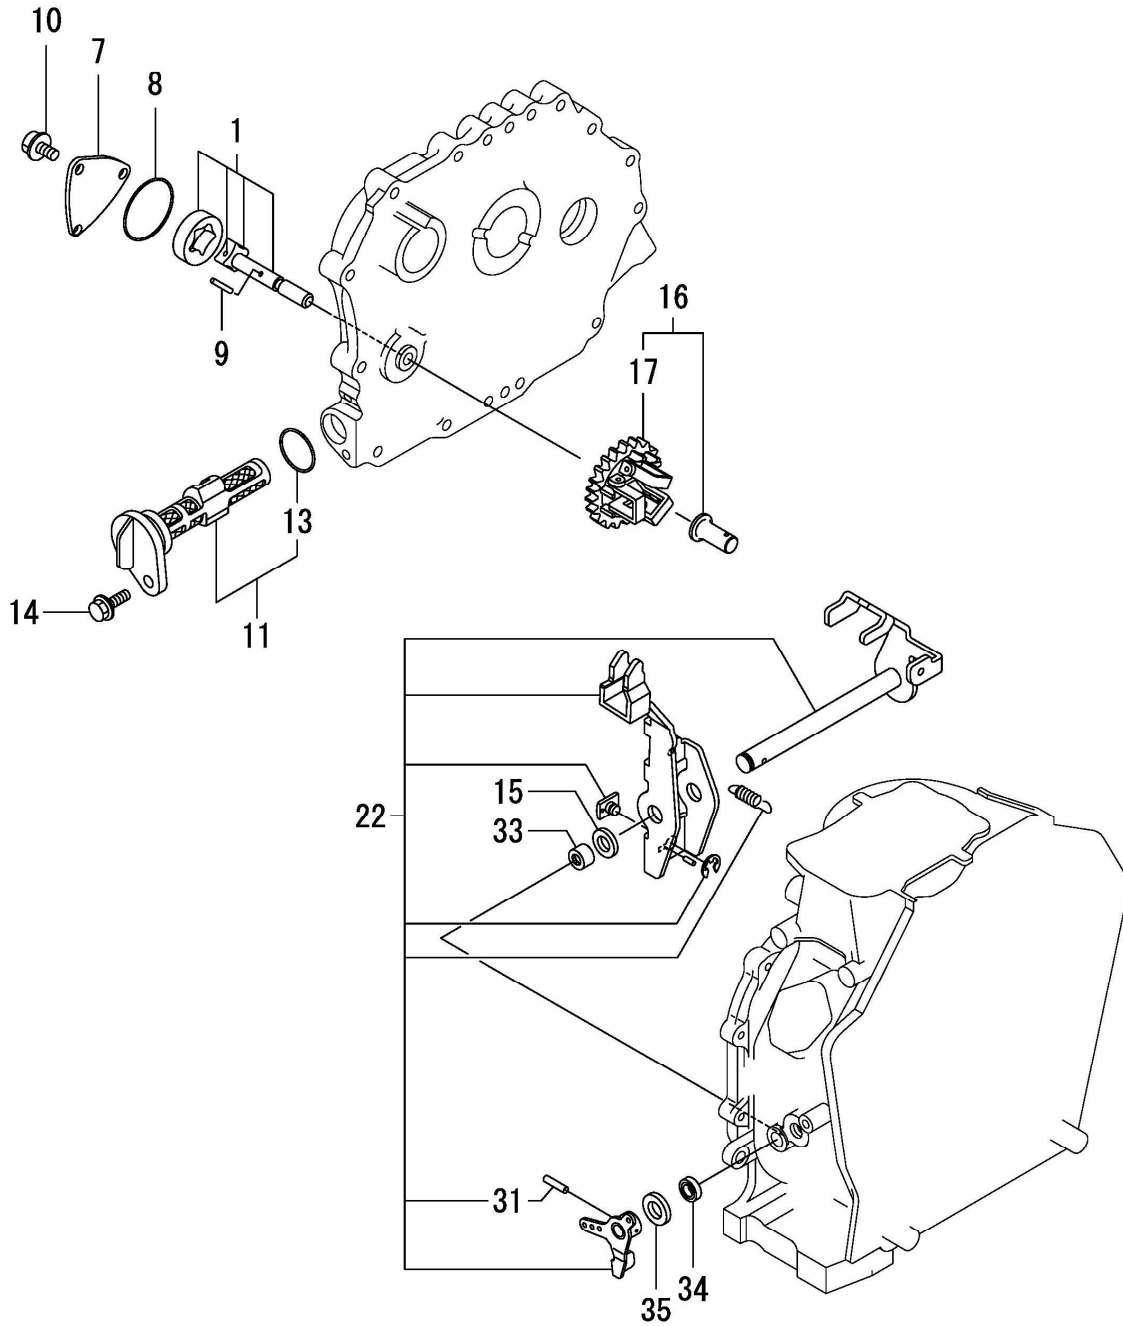

PAGURO - SPARE PARTS CATALOGUE

PAGURO 4 SY - TAB. 10 - PISTON & CONNECTING ROD

NO.	CODE: AD40Y...	DESCRIPTION	Q.TY
1	71422022720	PISTON W/RINGS (D)	1
3	71487022502	RING SET, PISTON	1
9	11439922300	PIN, PISTON D=21	1
10	22252000210	RING, 21	2
11	71421C23010	ROD ASSY, CONNECTING	1
14	11438023100	BEARING, PISTON PIN	1
15	11820023200	BOLT, CONNECTING ROD	2
16	11421023600	BEARING, CRANK PIN	1
18	71422022620	PISTON W/RING .25OS	1
20	71487022542	RING SET, 0.25 OS	1
24	71422022580	PISTON W/RING .50 OS	1
26	71487022552	RING SET, 0.50 OS	1
30	11421023610	BEARING, PIN (U.S=0.25)	1
32	11421023620	BEARING, PIN (U.S=0.50)	1

PAGURO 4 SY - TAB. 11 - BALANCER SHAFT

PAGURO - SPARE PARTS CATALOGUE

PAGURO 4 SY - TAB. 11 - BALANCER SHAFT

NO.	CODE: AD40Y...	DESCRIPTION	Q.TY
1	71421028510	SHAFT ASSY, BALANCER	1
7	24101062030	BEARING, BALL 6203C3	2

PAGURO 4 SY - TAB. 12 - LUB. OIL PUMP & GOVERNOR

PAGURO - SPARE PARTS CATALOGUE

PAGURO 4 SY - TAB. 12 - LUB. OIL PUMP & GOVERNOR

NO.	CODE: AD40Y...	DESCRIPTION	Q.TY
1	11425032010	PUMP ASSY, OIL	1
7	11429932070	COVER	1
8	11429932570	O-RING	1
9	22312030160	PIN, PARALLEL M3X16	1
10	26106060122	BOLT, M6X12 PLATED	3
11	11429935110	FILTER, OIL	1
13	24341000224	O-RING, 1AS22.4	1
14	26106060162	BOLT, M6X16 PLATED	1
15	11429961190	WASHER	1
16	71421061701	GOVERNOR ASSY	1
17	11421061290	WEIGHT ASSY, GOVERNOR	1
22	11421161500	LEVER ASSY, GOVERNOR	1
31	22322030200	PIN, TAPER 3X20	1
33	11477061520	BEARING, NEDDLE	2
34	11429961600	SEAL, OIL	1
35	11477061610	WASHER, THRUST	1