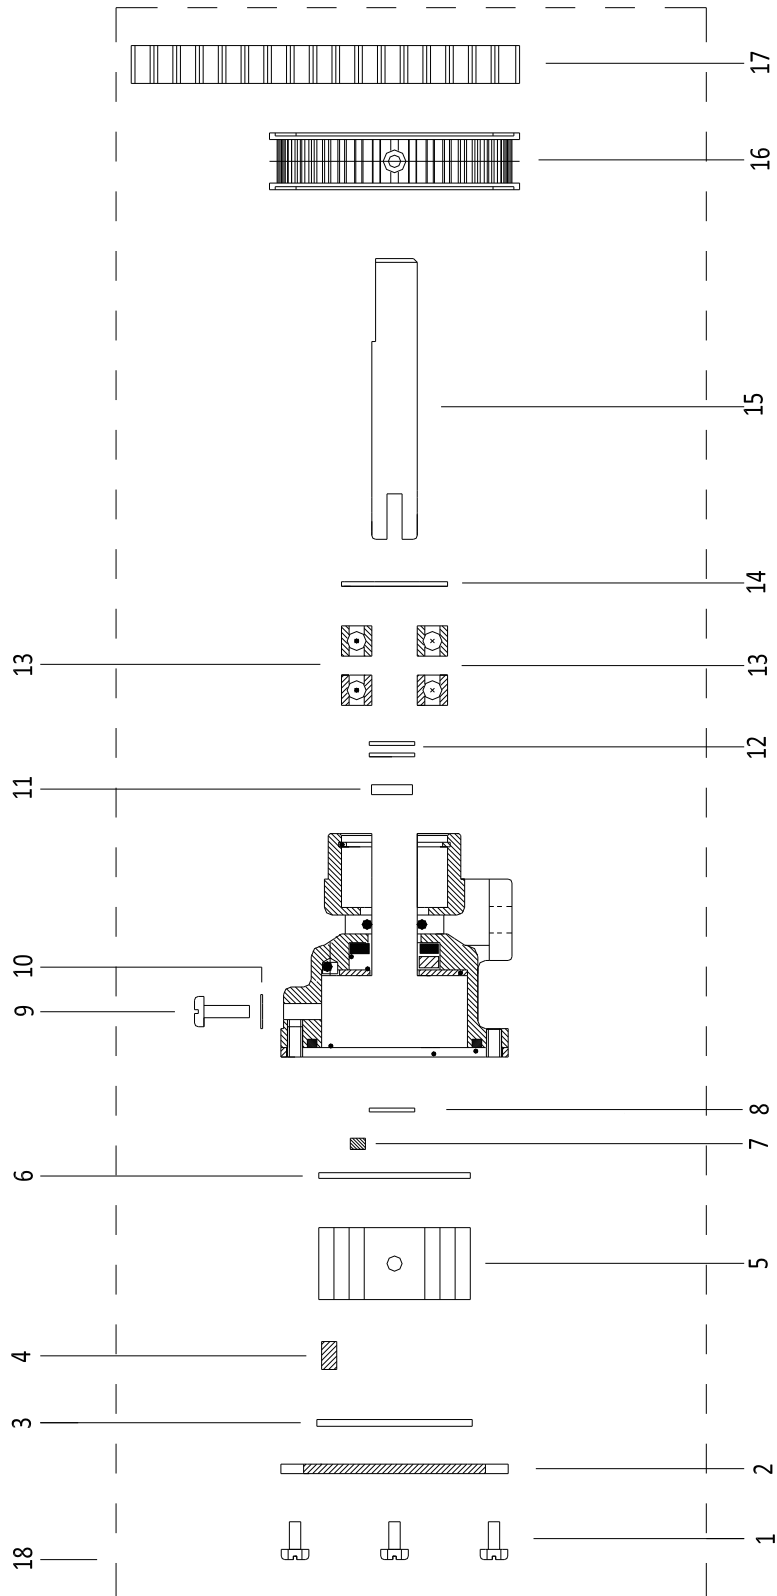

PAGURO - SPARE PARTS CATALOGUE

PAGURO 4 SY - TAB. B

PAGURO - SPARE PARTS CATALOGUE

PAGURO 4 SY - TAB. B

NO.	CODE:	DESCRIPTION	Q.TY
1	AD08SC0003	ELECTRICAL PLANT P3SY/4SY	1
2	AD08ID0002	BATTERY CHARGER REGULATOR	1
3	AD09RE0016	RELE'	2
4	AD09TR0002	TRANSFORMER, CURRENT	1
5	AD09AT0005	TERMOSWITCH	1
6	AD09RS0003	RESISTOR, R47	1
7	AD09SCO0250	CAPACITOR	1
8	AD08SC0015	CONNECTOR, 8 PINS FEMALE	1
9	AD08SC0016	CONNECTOR, 8 PINS MALE	1
10	AD08DR0001	REMOTE CONTROL PANEL WITH CABLE	1
11	AD21CA0100	COMPLETE PLASTIC BOX WITH LABEL	1
12	AD38AD0012	STICKER, CONTROL PANEL	1
13	AC30SC0001-00	CABLE, 15MT	1
14	AD08SC0012	PRINTED CIRCUIT BOARD	1
15	AC30SC0002-00	CABLE, 15MT + ATS25	1
16	AD08DR0005-00	CONTROL PANEL ATS-25	1

PAGURO - SPARE PARTS CATALOGUE
PAGURO 4 SY - TAB. C

PAGURO - SPARE PARTS CATALOGUE

PAGURO 4SY - TAB. C

NO.	CODE:	DESCRIPTION	Q.TY
1	AD40AN233	SCREW	4
2	AD40AN2400	COVER	1
3	AD40AN5240	ORING	
4	AD40AN2372	CAM	1
5	AD40AN2048	IMPELLER,	1
6	AD40AN1765	SHIM	1
7	AD40AN5860	MECHANICAL SEAL 12X24 P=11	1
8	AD40AN5119	SEEGER 12X1 BRONZE	1
9	AD40AN5830	SCREW 4X12 BRASS	1
10	AD40AN4240	WASHER 18X12.2X2.3 BRASS	1
11	AD40AN1092	ORING 10.78X2.65	1
12	AD40AN5119	SEEGER 12X1 BRONZE	2
13	AD40AN2402	BALL-BEARING	2
14	AD40AN2470	SEEGER 28X1.2	1
15	AD40AN5183	PUMP SHAFT PM 15/T	1
16	AD22AN0006-01	PULLEY, WATER PUMP	1
17	AD22AN0003	BELT P2	1
18	AD22AN0015	WATER PUMP	1