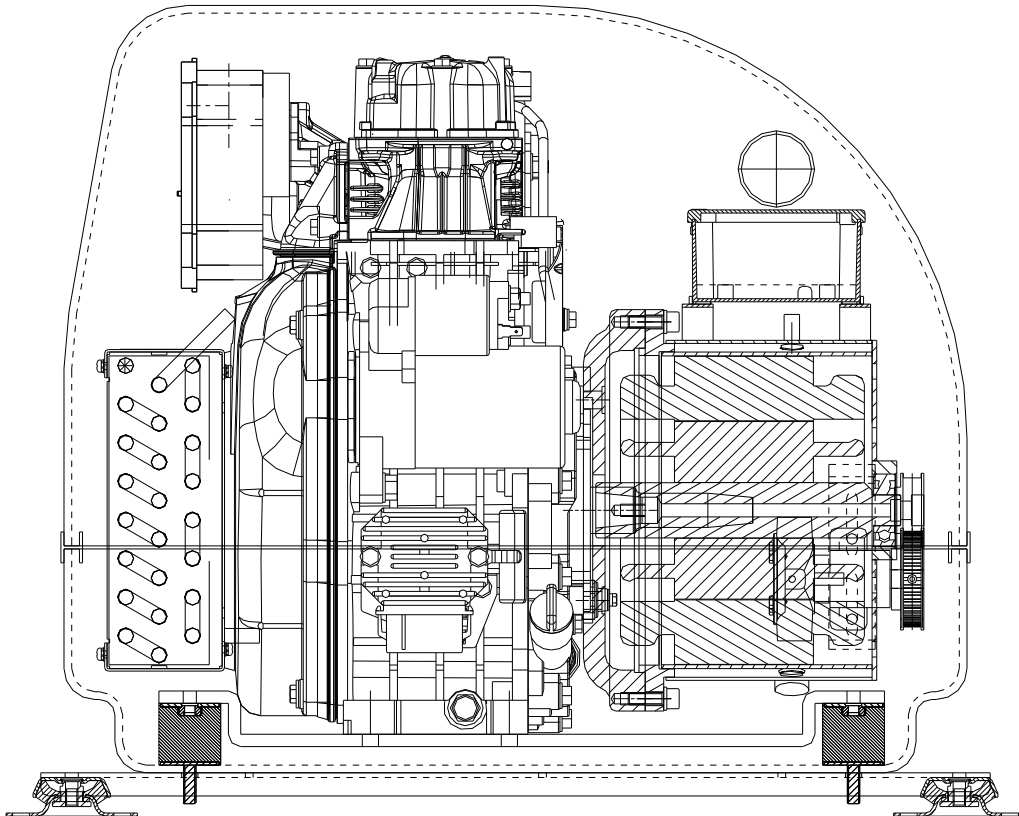

PAGURO 4 SY

SPARE PARTS CATALOGUE

PAGURO - SPARE PARTS CATALOGUE

PAGURO 4 SY - TAB. A

PAGURO - SPARE PARTS CATALOGUE

PAGURO 4 SY - TAB. A

NO.	CODE:	DESCRIPTION	Q.TY
1	AD01YA0003-01	ENGINE YANMAR L70N5	1
2	AD10NA0006	EXHAUST MANIFOLD P3SY/4SY	1
3	AD23SS0003	SAFETY SWITCH, TEMP.	1
4	AD12FL1033-00	FLANGE, ALTERNATOR	1
5	AD03ZA0055-00	ROTOR P3SY/4SY	1
6	AD40CU0002	BALL BEARING, ALTERNATOR P3SY/4SY	1
7	AC07ZA0005-00	STATOR P3SY/4SY, ASSEMBLED	1
8	AC05ZA0014-00	ALTERNATOR P3SY/4SY, COMPLETE	1
9	AD22AN0013-00	PULLEY, ROTOR	1
10	AC07ZA0008-00	ROD SCREW, ROTOR P4SY	1
11	AD16RARO17X2 3X1.5	WASHER, COPPER	1
12	AD12ST0147-01	FRAME, INTERNAL	2
13	AD11FI0004	SHOCK ABSORBER INT.	4
14	AD06CA0005-00	HEAT EXCHANGER P3SY/4SY	1
15	AD40Y11412012 550	AIR FILTER, P3SY/4SY	1
16	AD22MA0001	FUEL FEEDING PUMP EL.	1
17	AD40FA5410382	FUEL FILTER	1
18	AD14GG10X17	PIPE, WATER 60 CM	1
19		PIPE, WATER	1
20	AD13O0292C	CLOSING PLUG 3/8	1

PAGURO - SPARE PARTS CATALOGUE

PAGURO 4 SY - TAB. B

PAGURO - SPARE PARTS CATALOGUE

PAGURO 4 SY - TAB. B

NO.	CODE:	DESCRIPTION	Q.TY
1	AD08SC0003	ELECTRICAL PLANT P3SY/4SY	1
2	AD08ID0002	BATTERY CHARGER REGULATOR	1
3	AD09RE0016	RELE'	2
4	AD09TR0002	TRANSFORMER, CURRENT	1
5	AD09AT0005	TERMOSWITCH	1
6	AD09RS0003	RESISTOR, R47	1
7	AD09SCO0250	CAPACITOR	1
8	AD08SC0015	CONNECTOR, 8 PINS FEMALE	1
9	AD08SC0016	CONNECTOR, 8 PINS MALE	1
10	AD08DR0001	REMOTE CONTROL PANEL WITH CABLE	1
11	AD21CA0100	COMPLETE PLASTIC BOX WITH LABEL	1
12	AD38AD0012	STICKER, CONTROL PANEL	1
13	AC30SC0001-00	CABLE, 15MT	1
14	AD08SC0012	PRINTED CIRCUIT BOARD	1
15	AC30SC0002-00	CABLE, 15MT + ATS25	1
16	AD08DR0005-00	CONTROL PANEL ATS-25	1