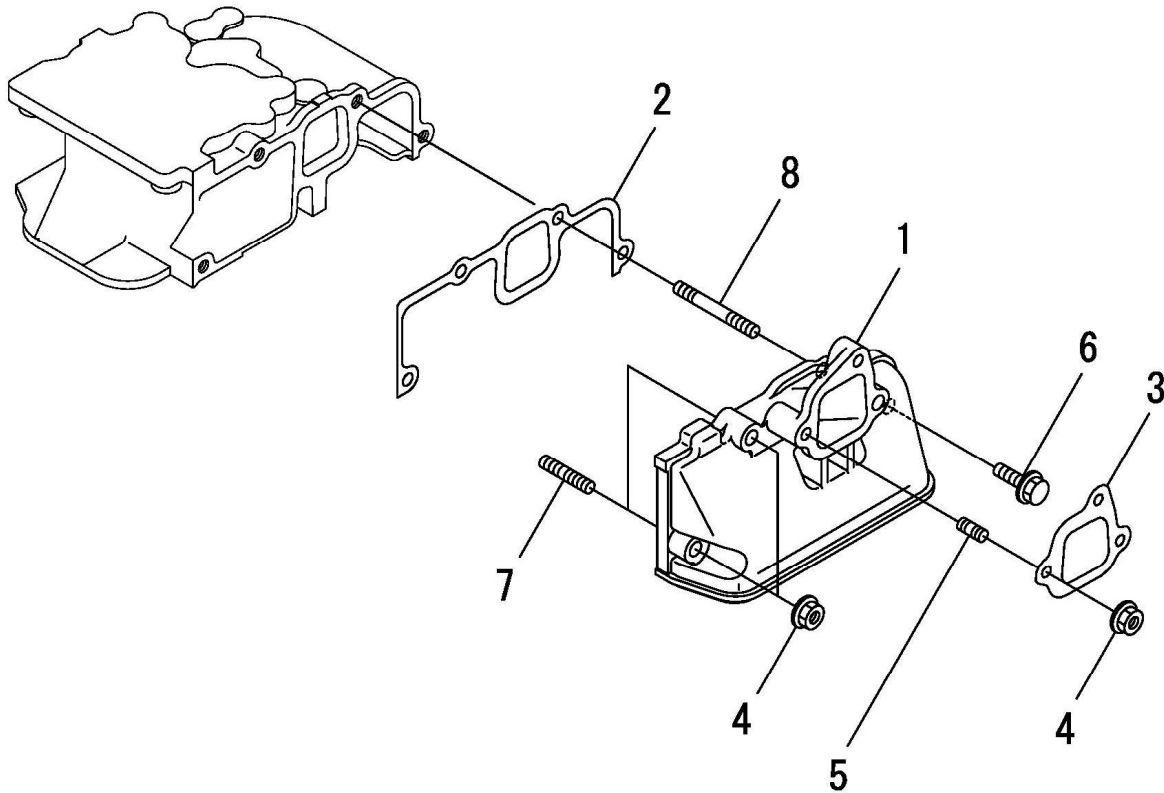

PAGURO 4 SY - TAB. 5 - INTAKE MANIFOLD

PAGURO - SPARE PARTS CATALOGUE

PAGURO 4 SY - TAB. 5 - INTAKE MANIFOLD

NO.	CODE: AD40Y...	DESCRIPTION	Q.TY
1	11421012050	MANIFOLD, INATKE	1
2	11421012210	GASKET, AIR CLEANER	1
3	11429912210	GASKET, AIR, CLEANER	1
4	11429912300	NUT	5
5	26226060142	STUD, M6X14	2
6	26106060202	BOLT, M6X20 PLATED	1
7	26226060302	STUD, M6X30	2
8	26226060502	STUD, M6X50	1