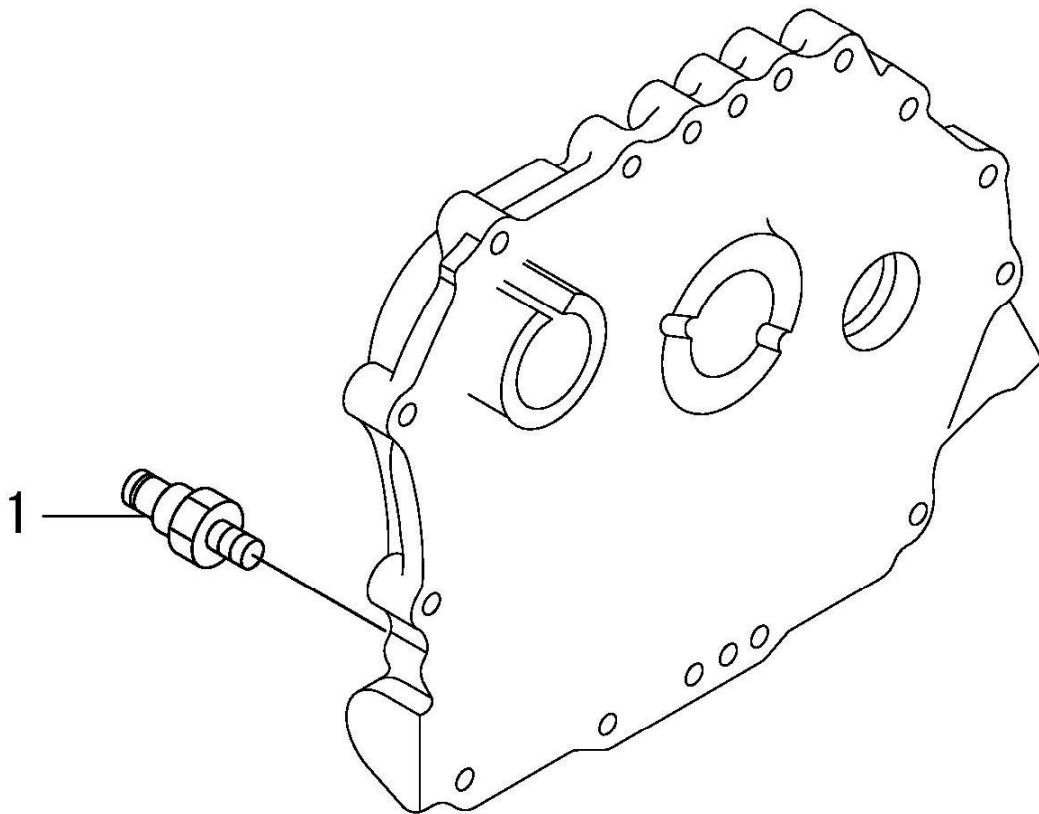

PAGURO - SPARE PARTS CATALOGUE

PAGURO 3 SY - TAB. 12 - LUB. OIL PUMP & GOVERNOR

NO.	CODE: AD40Y...	DESCRIPTION	Q.TY
1	11425032010	PUMP ASSY, OIL	1
7	11429932070	COVER	1
8	11429932570	O-RING	1
9	22312030160	PIN, PARALLEL M3X16	1
10	26106060122	BOLT, M6X12 PLATED	3
11	11429935110	FILTER, OIL	1
13	24341000224	O-RING, 1AS22.4	1
14	26106060162	BOLT, M6X16 PLATED	1
15	11429961190	WASHER	1
16	71421061701	GOVERNOR ASSY	1
17	11421061290	WEIGHT ASSY, GOVERNOR	1
22	11421161500	LEVER ASSY, GOVERNOR	1
31	22322030200	PIN, TAPER 3X20	1
33	11477061520	BEARING, NEDDLE	2
34	11429961600	SEAL, OIL	1
35	11477061610	WASHER, THRUST	1

PAGURO 3 SY - TAB. 13 - OIL PRESSURE SWITCH