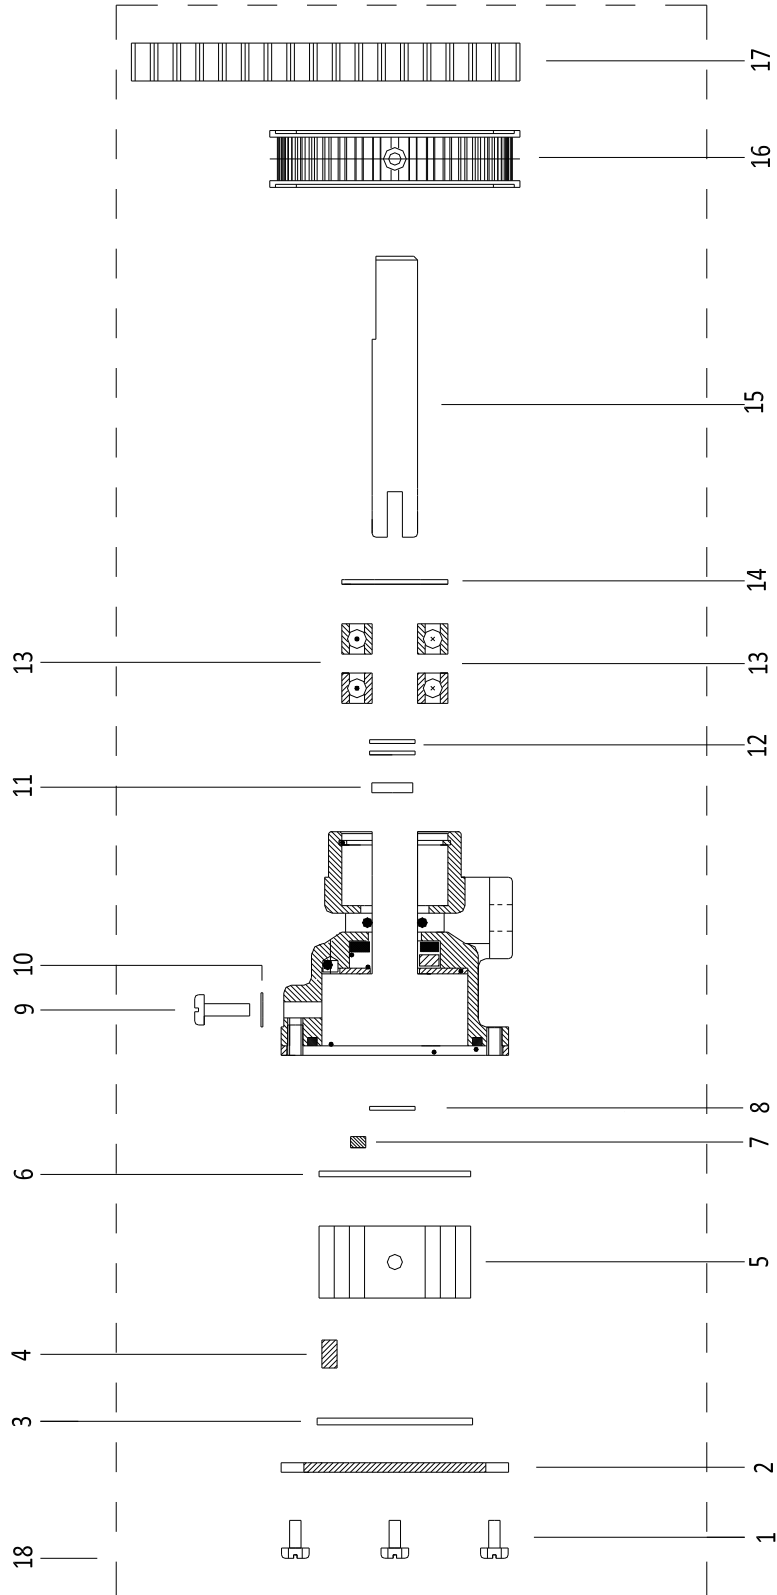

PAGURO - SPARE PARTS CATALOGUE

PAGURO 3 SY - TAB. B

PAGURO - SPARE PARTS CATALOGUE

PAGURO 3 SY - TAB. B

NO.	CODE:	DESCRIPTION	Q.TY
1	AD08SC0003	ELECTRICAL PLANT P3SY/4SY	1
2	AD08ID0002	BATTERY CHARGER REGULATOR	1
3	AD09RE0016	RELE'	2
4	AD09TR0002	TRANSFORMER, CURRENT	1
5	AD09AT0005	TERMOSWITCH	1
6	AD09RS0003	RESISTOR, R47	1
7	D09CO0250	CAPACITOR	1
8	AD08SC0015	CONNECTOR, 8 PINS FEMALE	1
9	AD08SC0016	CONNECTOR, 8 PINS MALE	1
10	AD08DR0001	REMOTE CONTROL PANEL WITH CABLE	1
11	AD21CA0100	COMPLETE PLASTIC BOX WITH LABEL	1
12	AD38AD0012	STICKER, CONTROL PANEL	1
13	AC30SC0001-00	CABLE, 15MT	1
14	AD08SC0012	PRINTED CIRCUIT BOARD	1
15	AC30SC0002-00	CABLE, 15MT + ATS25	1
16	AD08DR0005-00	CONTROL PANEL ATS-25	1

PAGURO - SPARE PARTS CATALOGUE

PAGURO 3 SY - TAB. C

PAGURO - SPARE PARTS CATALOGUE

PAGURO 3SY - TAB. C

NO.	CODE:	DESCRIPTION	Q.TY
1	AD40AN233	SCREW	4
2	AD40AN2400	COVER	1
3	AD40AN5240	ORING	
4	AD40AN2372	CAM	1
5	AD40AN2048	IMPELLER,	1
6	AD40AN1765	SHIM	
7	AD40AN5860	MECHANICAL SEAL 12X24 P=11	1
8	AD40AN5119	SEEGER 12X1 BRONZE	1
9	AD40AN5830	SCREW 4X12 BRASS	1
10	AD40AN4240	WASHER 18X12.2X2.3 BRASS	1
11	AD40AN1092	ORING 10.78X2.65	
12	AD40AN5119	SEEGER 12X1 BRONZE	2
13	AD40AN2402	BALL-BEARING	2
14	AD40AN2470	SEEGER 28X1.2	1
15	AD40AN5183	PUMP SHAFT PM 15/T	1
16	AD22AN0006-01	PULLEY, WATER PUMP	1
17	AD22AN0003	BELT P2	1
18	AD22AN0015	WATER PUMP	1