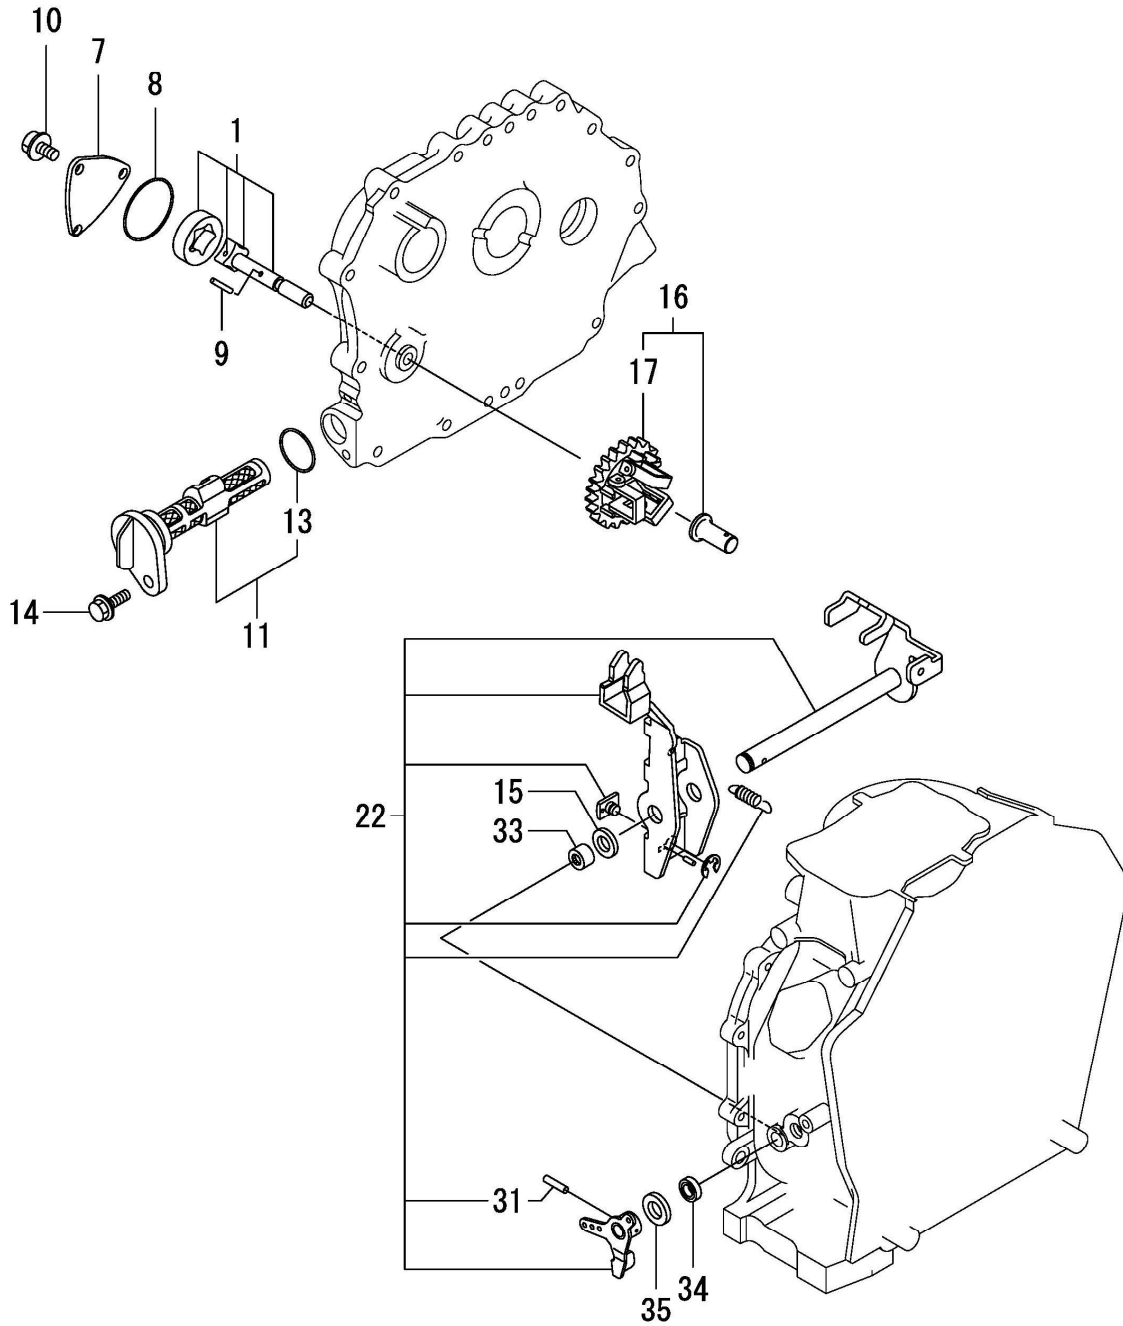

PAGURO 3 SY - TAB. 10 - PISTON & CONNECTING ROD

PAGURO - SPARE PARTS CATALOGUE

PAGURO 3 SY - TAB. 10 - PISTON & CONNECTING ROD

NO.	CODE: AD40Y...	DESCRIPTION	Q.TY
1	71422022720	PISTON W/RINGS (D)	1
3	71487022502	RING SET, PISTON	1
9	11439922300	PIN, PISTON D=21	1
10	22252000210	RING, 21	2
11	71421C23010	ROD ASSY, CONNECTING	1
14	11438023100	BEARING, PISTON PIN	1
15	11820023200	BOLT, CONNECTING ROD	2
16	11421023600	BEARING, CRANK PIN	1
18	71422022620	PISTON W/RING .25OS	1
20	71487022542	RING SET, 0.25 OS	1
24	71422022580	PISTON W/RING .50 OS	1
26	71487022552	RING SET, 0.50 OS	1
30	11421023610	BEARING, PIN (U.S=0.25)	1
32	11421023620	BEARING, PIN (U.S=0.50)	1

PAGURO 3 SY - TAB. 11 - BALANCER SHAFT

PAGURO - SPARE PARTS CATALOGUE

PAGURO 3 SY - TAB. 11 - BALANCER SHAFT

NO.	CODE: AD40Y...	DESCRIPTION	Q.TY
1	71421028510	SHAFT ASSY, BALANCER	1
7	24101062030	BEARING, BALL 6203C3	2

PAGURO 3 SY - TAB. 12 - LUB. OIL PUMP & GOVERNOR

PAGURO - SPARE PARTS CATALOGUE

PAGURO 3 SY - TAB. 12 - LUB. OIL PUMP & GOVERNOR

NO.	CODE: AD40Y...	DESCRIPTION	Q.TY
1	11425032010	PUMP ASSY, OIL	1
7	11429932070	COVER	1
8	11429932570	O-RING	1
9	22312030160	PIN, PARALLEL M3X16	1
10	26106060122	BOLT, M6X12 PLATED	3
11	11429935110	FILTER, OIL	1
13	24341000224	O-RING, 1AS22.4	1
14	26106060162	BOLT, M6X16 PLATED	1
15	11429961190	WASHER	1
16	71421061701	GOVERNOR ASSY	1
17	11421061290	WEIGHT ASSY, GOVERNOR	1
22	11421161500	LEVER ASSY, GOVERNOR	1
31	22322030200	PIN, TAPER 3X20	1
33	11477061520	BEARING, NEDDLE	2
34	11429961600	SEAL, OIL	1
35	11477061610	WASHER, THRUST	1