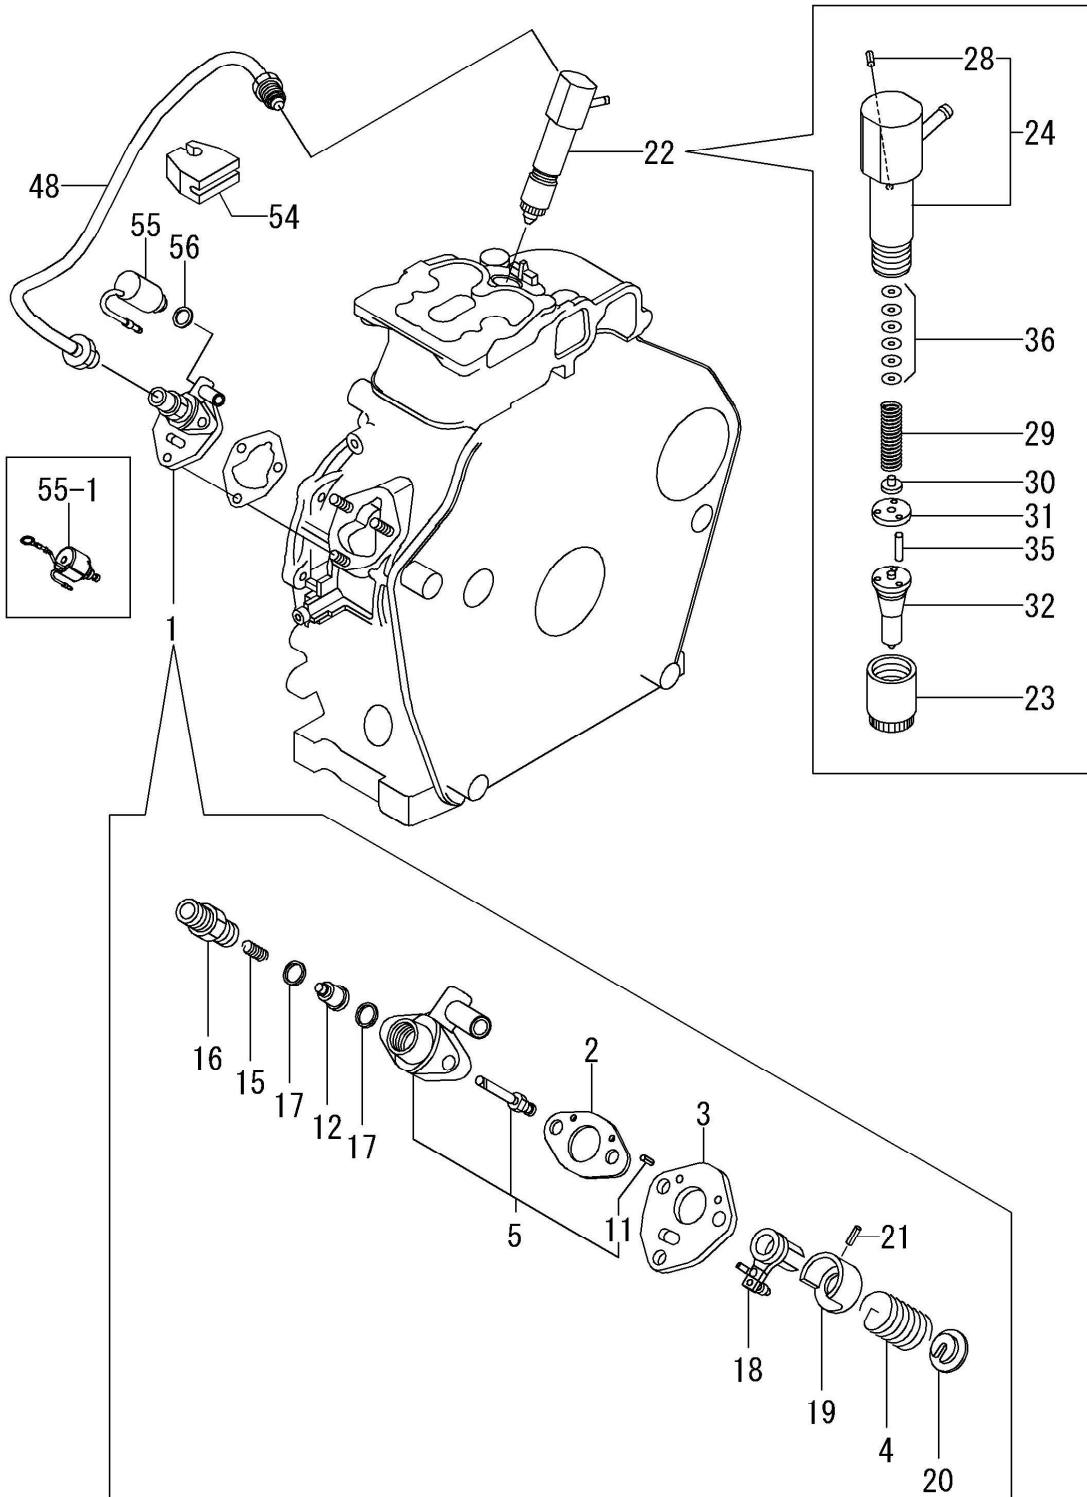

PAGURO 3 SY - TAB. 12 - LUB. OIL PUMP & GOVERNOR

PAGURO - SPARE PARTS CATALOGUE

PAGURO 3 SY - TAB. 12 - LUB. OIL PUMP & GOVERNOR

NO.	CODE: AD40Y...	DESCRIPTION	Q.TY
1	11425032010	PUMP ASSY, OIL	1
7	11429932070	COVER	1
8	11429932570	O-RING	1
9	22312030160	PIN, PARALLEL M3X16	1
10	26106060122	BOLT, M6X12 PLATED	3
11	11429935110	FILTER, OIL	1
13	24341000224	O-RING, 1AS22.4	1
14	26106060162	BOLT, M6X16 PLATED	1
15	11429961190	WASHER	1
16	71421061701	GOVERNOR ASSY	1
17	11421061290	WEIGHT ASSY, GOVERNOR	1
22	11421161500	LEVER ASSY, GOVERNOR	1
31	22322030200	PIN, TAPER 3X20	1
33	11477061520	BEARING, NEDDLE	2
34	11429961600	SEAL, OIL	1
35	11477061610	WASHER, THRUST	1

PAGURO 3 SY - TAB. 16 - F.I. PUMP & F.I. VALVE

PAGURO - SPARE PARTS CATALOGUE

PAGURO 3 SY - TAB. 16 - F.I. PUMP & F.I. VALVE

NO.	CODE: AD40Y...	DESCRIPTION	Q.TY
1	71423951310	F.I. PUMP ASSY	1
2	10554651020	GASKET	1
3	11425051080	PLATE	1
4	11425051160	SPRING, PLUNGER	1
5	11423951200	BODY ASSY, PUMP	1
11	22351020006	PIN, SPRING 2.0X6	2
12	11465051300	VALVE ASSY, DELIVERY	1
15	10554651330	SPRING, DELIVERY	1
16	11425051340	HOLDER, DELIVERY	1
17	12455051350	GASKET, DELIVERY	2
18	11425051600	LEVER ASSY, CONTROL	1
19	11425051640	SEAT, SPRING A	1
20	11425051650	SEAT, SPRING B	1
21	22351030008	PIN, SPRING 3.0X8	1
22	71423953200	VALVE ASSY, INJECTION	1
23	11425053080	NUT, NOZZOLE D16.95	1
24	11433953100	HOLDER ASSY, NOZZLE	1
28	22351025005	PIN, SPRING 2.5X6	1
29	11425053120	SPRING, NOZZLE	1
30	11425053130	SEAT, SPRING	1
31	11425053140	PLATE	1
32	11423953200	NOZZLE ASSY	1
35	11425053210	PIN	2
36	11425053400	SHIM SEAT	1
48	11421059800	PIPE ASSY, INJECTION	1
54	11421059850	SUPPORT, INJ. PIPE	1
55	11411076901	VALVE ASSY, F/O CUT	1
55-1	11411076910	VALVE ASSY, F/O CUT	1
56	11429983020	GASKET, 10X1.2	1