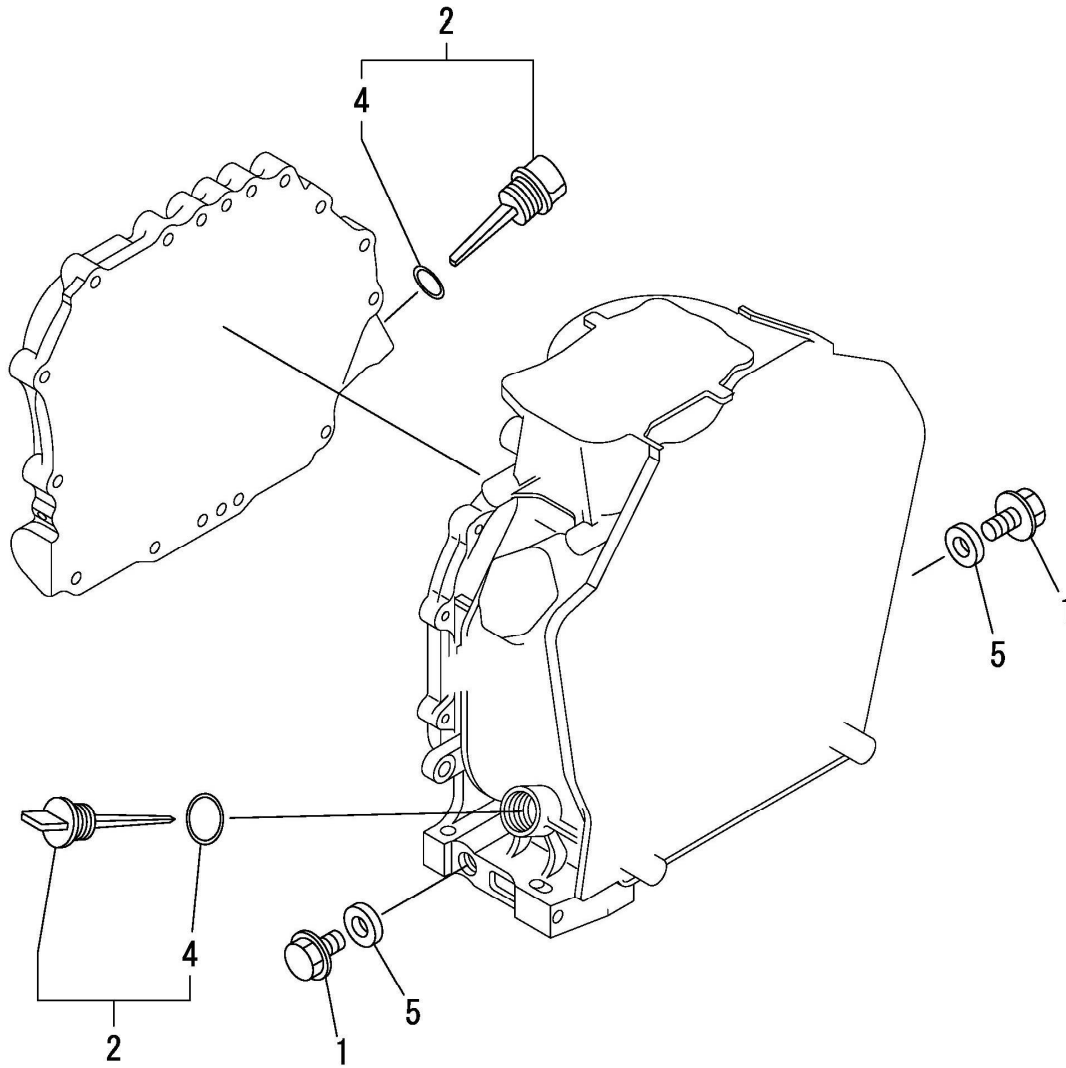

PAGURO - SPARE PARTS CATALOGUE

PAGURO 3 SY - TAB. 2 - DRAIN PLUG

PAGURO - SPARE PARTS CATALOGUE

PAGURO 3 SY - TAB. 2 - DRAIN PLUG

NO.	CODE: AD40Y...	DESCRIPTION	Q.TY
1	11429901690	PLUG M16	2
2	11469901760	CAP ASSY	2
4	11429901950	O-RING, 18	2
5	22190160002	WASHER, SEAL 16	2