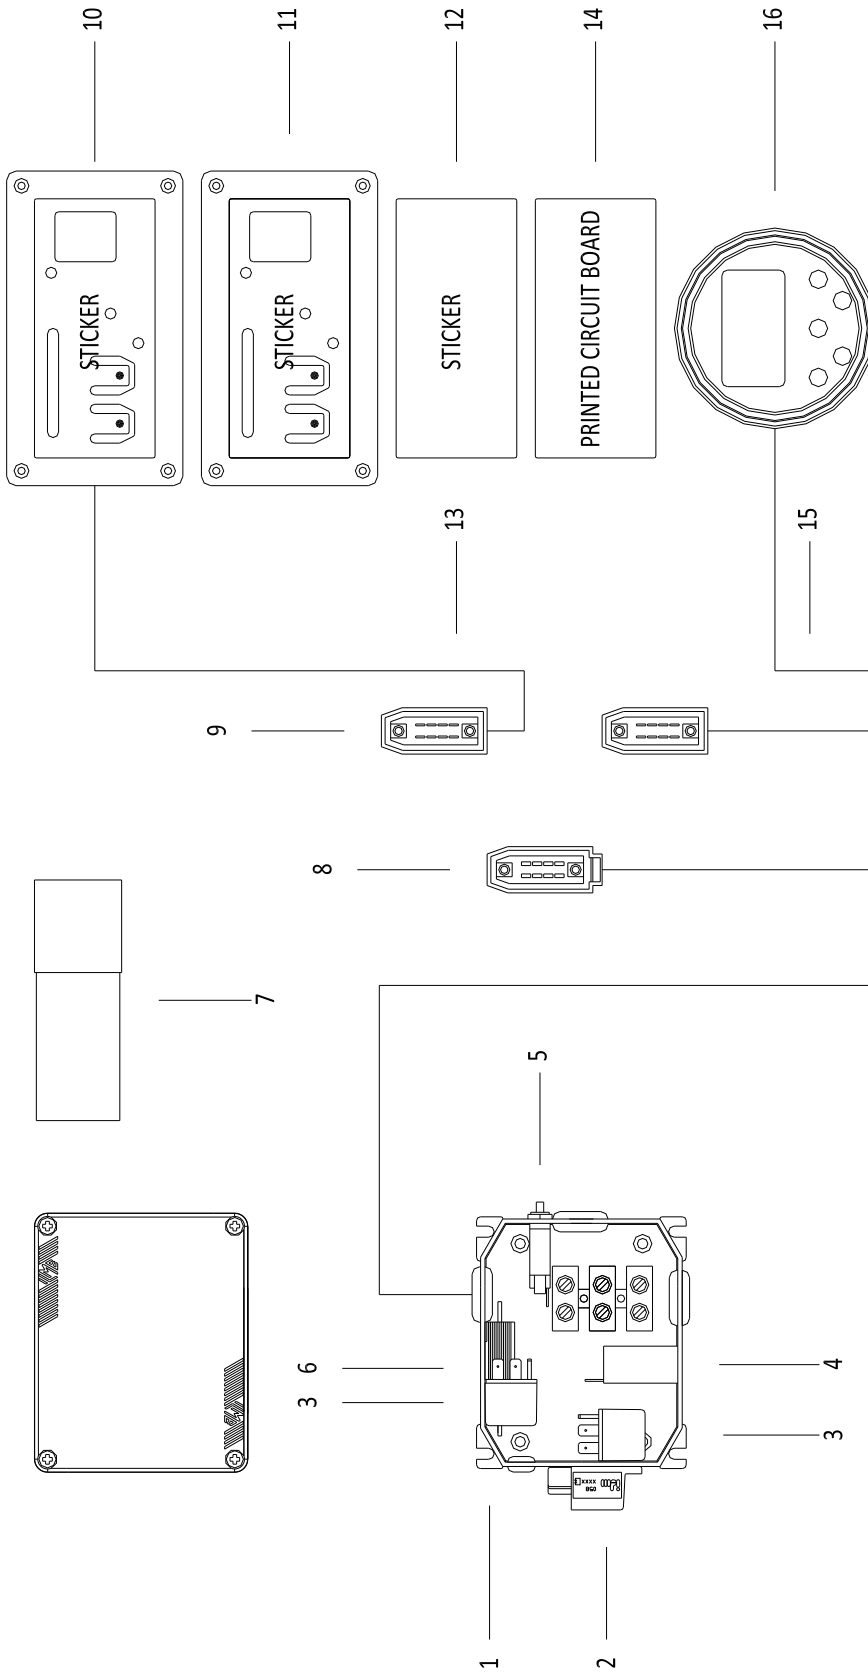

PAGURO 3 SY

SPARE PARTS CATALOGUE

PAGURO - SPARE PARTS CATALOGUE

PAGURO 3 SY - TAB. A

PAGURO - SPARE PARTS CATALOGUE

PAGURO 3 SY - TAB. A

NO.	CODE:	DESCRIPTION	Q.TY
1	AD01YA0003-01	ENGINE YANMAR L70N5	1
2	AD10NA0006	EXHAUST MANIFOLD P3SY/4SY	1
3	AD23SS0003	SAFETY SWITCH, TEMP.	1
4	AD12FL1033-00	FLANGE, ALTERNATOR	1
5	AD03ZA0055-00	ROTOR P3SY/4SY	1
6	AD40CU0002	BALL BEARING, ALTERNATOR P3SY/4SY	1
7	AC07ZA0005-00	STATOR P3SY/4SY, ASSEMBLED	1
8	AC05ZA0014-00	ALTERNATOR P3SY/4SY, COMPLETE	1
9	AD22AN0013-00	PULLEY, ROTOR	1
10	AC07ZA0008-00	ROD SCREW, ROTOR P4SY	1
11	AD16RAR017X2 3X1.5	WASHER, COPPER	1
12	AD12ST0147-01	FRAME, INTERNAL	2
13	AD11FI0004	SHOCK ABSORBER INT.	4
14	AD06CA0005-00	HEAT EXCHANGER P3SY/4SY	1
15	AD40Y11412012 550	AIR FILTER, P3SY/4SY	1
16	AD22MA0001	FUEL FEEDING PUMP EL.	1
17	AD40FA5410382	FUEL FILTER	1
18	AD14GG10X17	PIPE, WATER 60 CM	1
19		PIPE, WATER	1
20	AD13O0292C	CLOSING PLUG 3/8	1

PAGURO - SPARE PARTS CATALOGUE

PAGURO 3 SY - TAB. B

PAGURO - SPARE PARTS CATALOGUE

PAGURO 3 SY - TAB. B

NO.	CODE:	DESCRIPTION	Q.TY
1	AD08SC0003	ELECTRICAL PLANT P3SY/4SY	1
2	AD08ID0002	BATTERY CHARGER REGULATOR	1
3	AD09RE0016	RELE'	2
4	AD09TR0002	TRANSFORMER, CURRENT	1
5	AD09AT0005	TERMOSWITCH	1
6	AD09RS0003	RESISTOR, R47	1
7	D09CO0250	CAPACITOR	1
8	AD08SC0015	CONNECTOR, 8 PINS FEMALE	1
9	AD08SC0016	CONNECTOR, 8 PINS MALE	1
10	AD08DR0001	REMOTE CONTROL PANEL WITH CABLE	1
11	AD21CA0100	COMPLETE PLASTIC BOX WITH LABEL	1
12	AD38AD0012	STICKER, CONTROL PANEL	1
13	AC30SC0001-00	CABLE, 15MT	1
14	AD08SC0012	PRINTED CIRCUIT BOARD	1
15	AC30SC0002-00	CABLE, 15MT + ATS25	1
16	AD08DR0005-00	CONTROL PANEL ATS-25	1