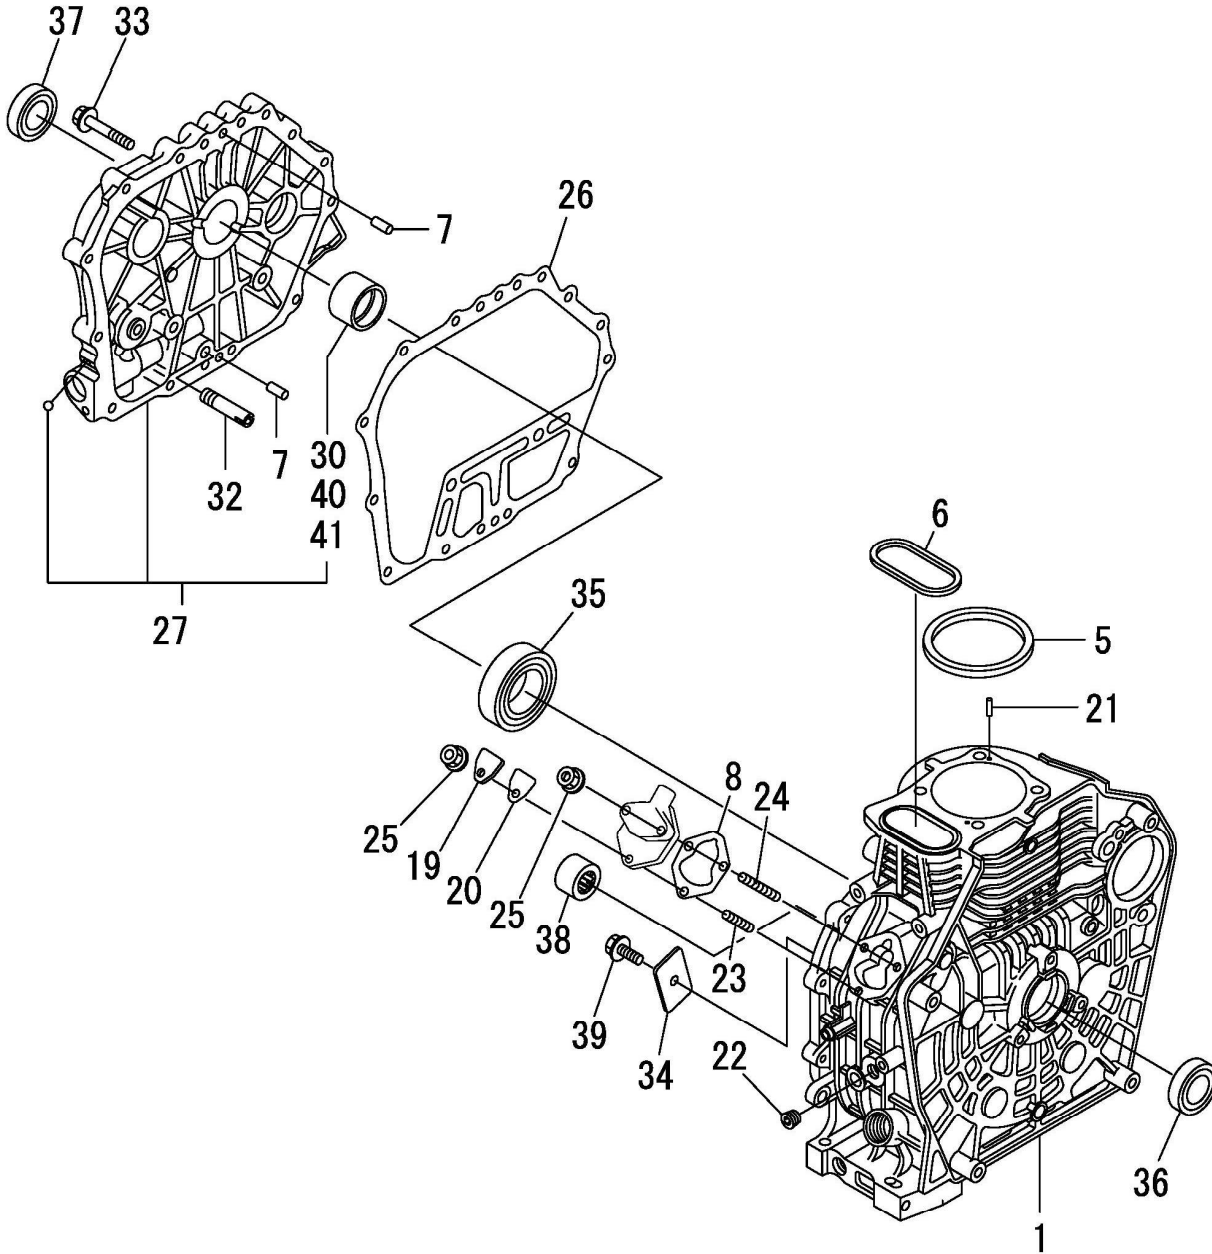

PAGURO - SPARE PARTS CATALOGUE

PAGURO 3 SY - TAB. C

PAGURO - SPARE PARTS CATALOGUE

PAGURO 3SY - TAB. C

NO.	CODE:	DESCRIPTION	Q.TY
1	AD40AN233	SCREW	4
2	AD40AN2400	COVER	1
3	AD40AN5240	ORING	
4	AD40AN2372	CAM	1
5	AD40AN2048	IMPELLER,	1
6	AD40AN1765	SHIM	
7	AD40AN5860	MECHANICAL SEAL 12X24 P=11	1
8	AD40AN5119	SEEGER 12X1 BRONZE	1
9	AD40AN5830	SCREW 4X12 BRASS	1
10	AD40AN4240	WASHER 18X12.2X2.3 BRASS	1
11	AD40AN1092	ORING 10.78X2.65	
12	AD40AN5119	SEEGER 12X1 BRONZE	2
13	AD40AN2402	BALL-BEARING	2
14	AD40AN2470	SEEGER 28X1.2	1
15	AD40AN5183	PUMP SHAFT PM 15/T	1
16	AD22AN0006-01	PULLEY, WATER PUMP	1
17	AD22AN0003	BELT P2	1
18	AD22AN0015	WATER PUMP	1

PAGURO 3 SY - TAB. 1 - CYLINDER BLOCK

PAGURO - SPARE PARTS CATALOGUE

PAGURO 3 SY - TAB. 1 - CYLINDER BLOCK

NO.	CODE: AD40Y...	DESCRIPTION	Q.TY
1	11421001020	BLOCK ASSY, CYLINDER	1
5	11439501341	GASKET, HEAD 0.5	1
6	11439901380	O-RING	1
7	11429901600	PIN, 8X12	2
8	11429901800	SHIM SET	1
19	11429901830	COVER	1
20	11425001841	GASKET	1
21	22312040080	PIN, PARALLEL M4X8	2
22	23875020000	PLUG, R02	1
23	26226060182	STUD, M6X18	1
24	26226060222	STUD, M6X22	2
25	26366060002	NUT, M6	3
26	11439901410	GASKET, CRANK CASE	1
27	11421001450	COVER (E-D, CRANK CASE)	1
30	11435002100	BEARING, MAIN	1
32	11429935150	PIPE, OIL INLET	1
33	26106080352	BOLT, M8X35 PLATED	15
34	11429902030	RETAINER, BEARING	1
35	11435002113	BEARING, B35-135G3C3	1
36	11429902220	SEAL, OIL	1
36-1	16011002220	SEAL, OIL	1
37	11429902220	SEAL, OIL	1
37-1	16011002220	SEAL, OIL	1
38	24162152116	BEARING, 152116	1
39	26106080122	BOLT, M8X12 PLATED	1
40	11435002200	BEARING, 0.25 US	1
41	11435002210	BEARING, 0.50 US	1