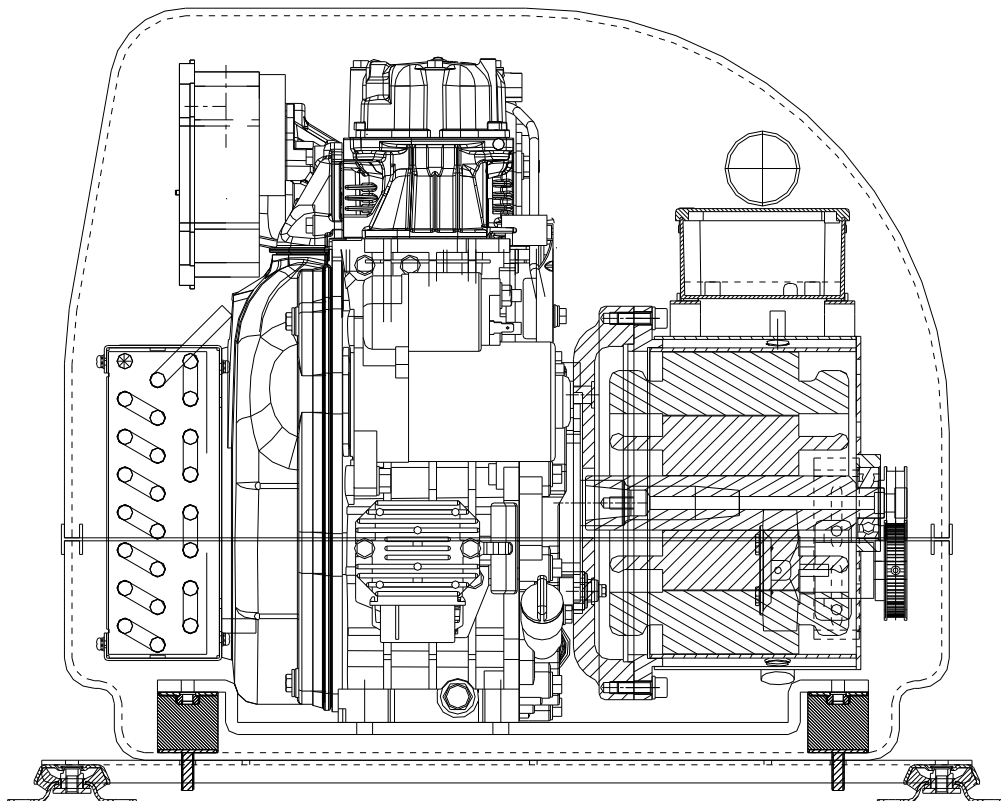

PAGURO 3 SY

SPARE PARTS CATALOGUE

PAGURO - SPARE PARTS CATALOGUE

PAGURO 3 SY - TAB. A

PAGURO - SPARE PARTS CATALOGUE

PAGURO 3 SY - TAB. A

NO.	CODE:	DESCRIPTION	Q.TY
1	AD01YA0003-01	ENGINE YANMAR L70N5	1
2	AD10NA0006	EXHAUST MANIFOLD P3SY/4SY	1
3	AD23SS0003	SAFETY SWITCH, TEMP.	1
4	AD12FL1033-00	FLANGE, ALTERNATOR	1
5	AD03ZA0055-00	ROTOR P3SY/4SY	1
6	AD40CU0002	BALL BEARING, ALTERNATOR P3SY/4SY	1
7	AC07ZA0005-00	STATOR P3SY/4SY, ASSEMBLED	1
8	AC05ZA0014-00	ALTERNATOR P3SY/4SY, COMPLETE	1
9	AD22AN0013-00	PULLEY, ROTOR	1
10	AC07ZA0008-00	ROD SCREW, ROTOR P4SY	1
11	AD16RAR017X2 3X1.5	WASHER, COPPER	1
12	AD12ST0147-01	FRAME, INTERNAL	2
13	AD11FI0004	SHOCK ABSORBER INT.	4
14	AD06CA0005-00	HEAT EXCHANGER P3SY/4SY	1
15	AD40Y11412012 550	AIR FILTER, P3SY/4SY	1
16	AD22MA0001	FUEL FEEDING PUMP EL.	1
17	AD40FA5410382	FUEL FILTER	1
18	AD14GG10X17	PIPE, WATER 60 CM	1
19		PIPE, WATER	1
20	AD13O0292C	CLOSING PLUG 3/8	1

PAGURO - SPARE PARTS CATALOGUE

PAGURO 3 SY - TAB. B

PAGURO - SPARE PARTS CATALOGUE

PAGURO 3 SY - TAB. B

NO.	CODE:	DESCRIPTION	Q.TY
1	AD08SC0003	ELECTRICAL PLANT P3SY/4SY	1
2	AD08ID0002	BATTERY CHARGER REGULATOR	1
3	AD09RE0016	RELE'	2
4	AD09TR0002	TRANSFORMER, CURRENT	1
5	AD09AT0005	TERMOSWITCH	1
6	AD09RS0003	RESISTOR, R47	1
7	D09CO0250	CAPACITOR	1
8	AD08SC0015	CONNECTOR, 8 PINS FEMALE	1
9	AD08SC0016	CONNECTOR, 8 PINS MALE	1
10	AD08DR0001	REMOTE CONTROL PANEL WITH CABLE	1
11	AD21CA0100	COMPLETE PLASTIC BOX WITH LABEL	1
12	AD38AD0012	STICKER, CONTROL PANEL	1
13	AC30SC0001-00	CABLE, 15MT	1
14	AD08SC0012	PRINTED CIRCUIT BOARD	1
15	AC30SC0002-00	CABLE, 15MT + ATS25	1
16	AD08DR0005-00	CONTROL PANEL ATS-25	1