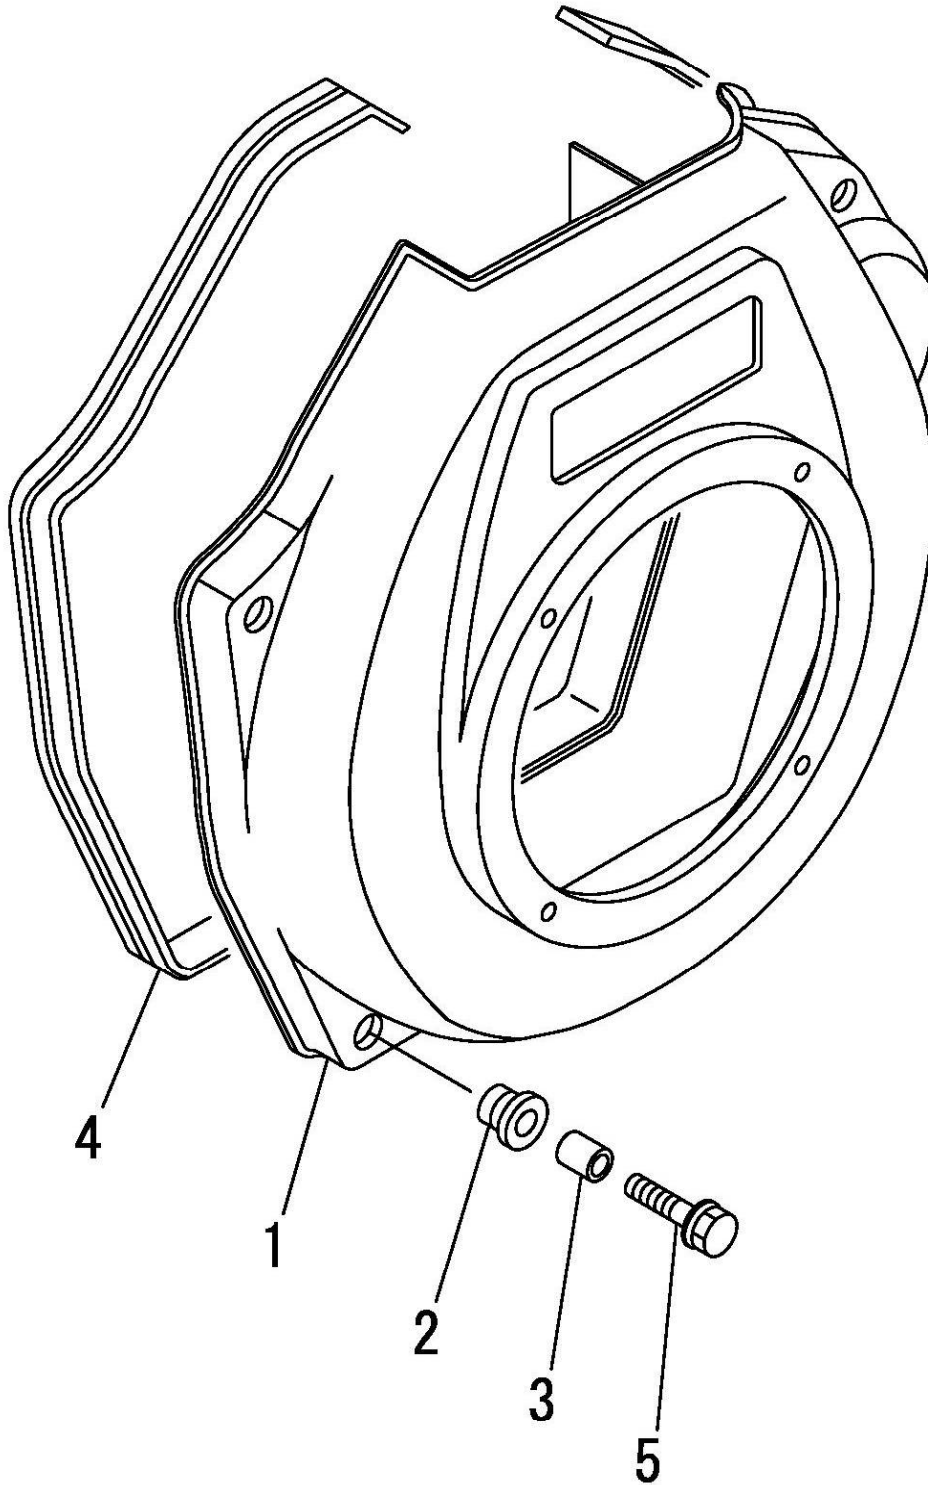

PAGURO 3 SY - TAB. 15 - COOLING FAN CASE

PAGURO - SPARE PARTS CATALOGUE

PAGURO 3 SY - TAB. 15 - COOLING FAN CASE

NO.	CODE: AD40Y...	DESCRIPTION	Q.TY
1	11421045150	CASE, COOLING FAN	1
2	11429945301	RUBBER, CUSHION	4
3	11429945310	COLLAR	4
4	11429945331	SEAL, FAN CASE	1
5	11429945350	BOLT, FAN CASE	4