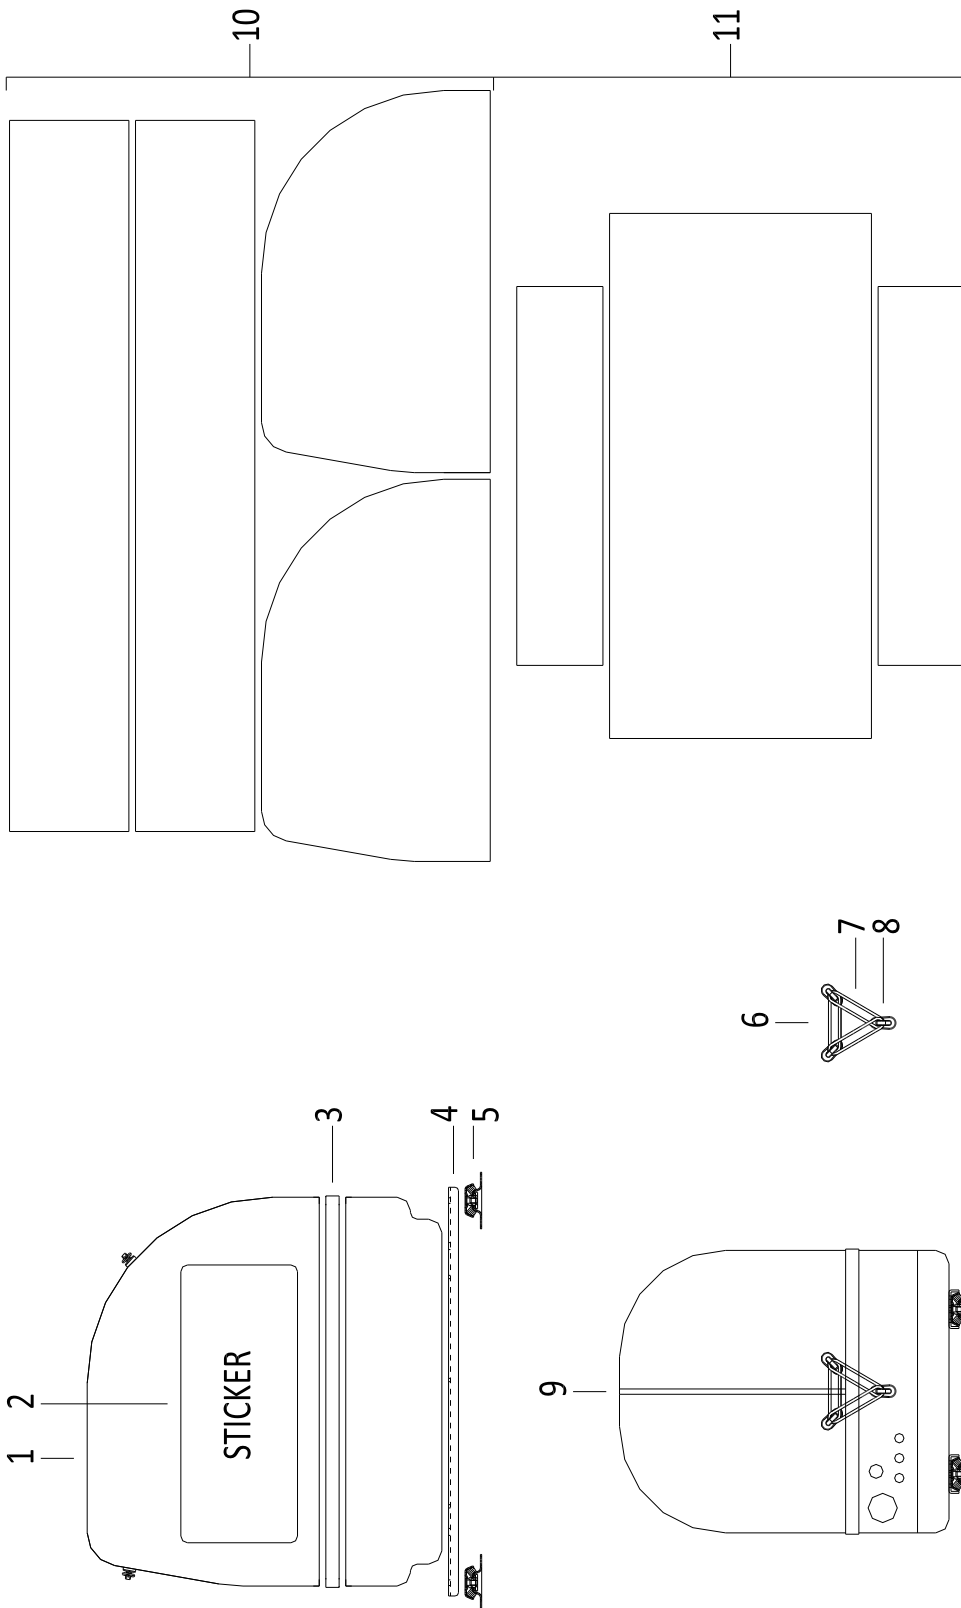

PAGURO - SPARE PARTS CATALOGUE
PAGURO 3 SY - TAB. D

PAGURO - SPARE PARTS CATALOGUE

PAGURO 3 SY - TAB. D

NO.	CODE:	DESCRIPTION	Q.TY
1	AC10SB0016-00	CAPSULE P3SY, COMPLETE	1
2	AD38AD0045-00	WAVE ASP SIDE, ADHESIVE P3SY	1
2	AD38AD046-00	WAVE SCA SIDE, ADHESIVE P3SY	1
3	D18MT0004	MOUSSE 14X8	1
4	AD12ST0148-02	FRAME, EXTERNAL	2
5	AD11MC0002	SHOCK ABSORBER, EXT.	4
6	AD21BL0001	CLOSING RUBBER STRIP LID	4
7	AD21BL0002	CLOSING RUBBER STRIP BOT	4
8	AD23TR0001	HOOK, CAPSULE	10
9	AD18MT0004	MOUSSE 14X8	1
10	AC12MT0011-00	INSULATION FOAM CAPSULE P3SY LID	1
11	AC12MT0012-00	INSULATION FOAM CAPSULE P3SY BOT	1