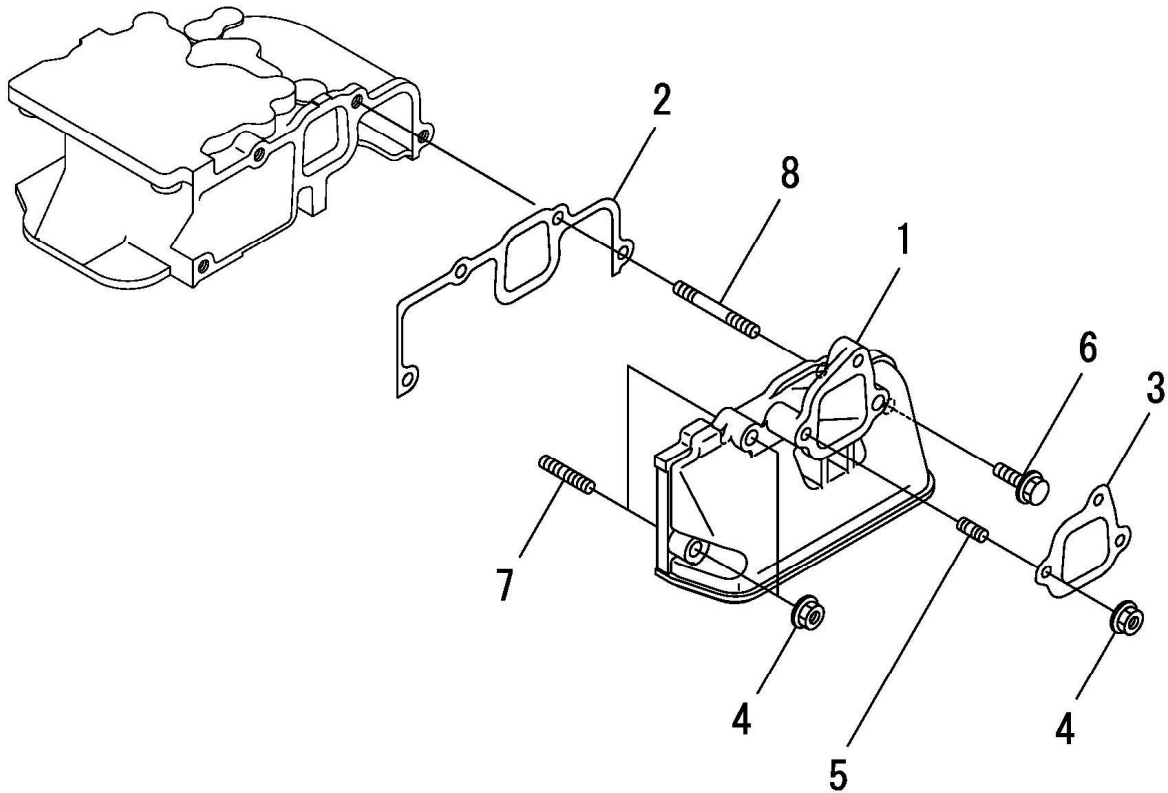

PAGURO 3 SY - TAB. 5 - INTAKE MANIFOLD

PAGURO - SPARE PARTS CATALOGUE

PAGURO 3 SY - TAB. 5 - INTAKE MANIFOLD

NO.	CODE: AD40Y...	DESCRIPTION	Q.TY
1	11421012050	MANIFOLD, INATKE	1
2	11421012210	GASKET, AIR CLEANER	1
3	11429912210	GASKET, AIR, CLEANER	1
4	11429912300	NUT	5
5	26226060142	STUD, M6X14	2
6	26106060202	BOLT, M6X20 PLATED	1
7	26226060302	STUD, M6X30	2
8	26226060502	STUD, M6X50	1