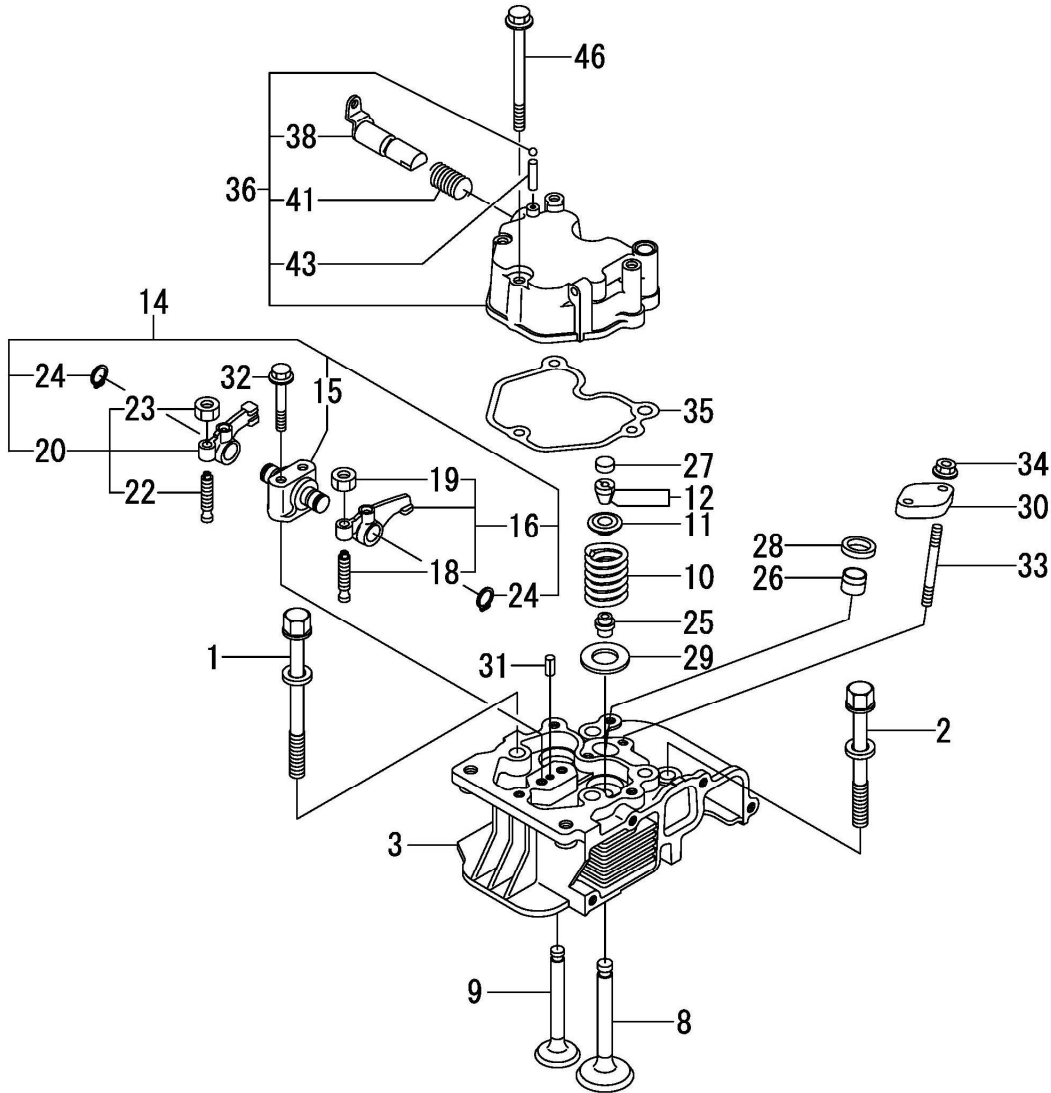

PAGURO 3 SY - TAB. 4 - CYLINDER HEAD & BONNET

PAGURO - SPARE PARTS CATALOGUE

PAGURO 3 SY - TAB. 4 - CYLINDER HEAD & BONNET

NO.	CODE: AD40Y...	DESCRIPTION	Q.TY
1	11421001200	BOLT, CYL. HEAD A	2
2	11421001210	BOLT, CYL. HEAD B	2
3	11422C11020	HEAD ASSY, CYLINER	1
8	11421C11100	VALVE, INATKE	1
9	11421C11110	VALVE, EXHAUST	1
10	11421011120	SPRING, VALVE	2
11	11421011180	RETAINER, SPRING	2
12	11421011920	COTTER ASSY	2
14	11421C11250	SUPPORT ASSY, ARM	1
15	11421C11260	SUPPORT, ROCKER ARM	1
16	11421C11650	ARM ASSY, ROCKER	1
18	11425011240	SCREW, VALVE ADJUST	1
19	26856060002	NUT, M6	1
20	11421C11660	ARM ASSY, ROCKER	1
22	11425011240	SCREW, VALVE ADJUST	1
23	26856060002	NUT, M6	1
24	22242000120	RING, 12	2
25	11435011341	SEAL, VALVE SYSTEM	2
26	11424011450	PROTECTOR, NOZZLE	1
27	10501011490	CAP, VALVE	2
28	11424011550	SEAT, NOZZLE	1
29	11429911600	WASHER, VALVE SPRING	2
30	11421011901	RETAINER, NOZZLE	1
31	22351040008	PIN, SPRING 4.0X8	1
32	26106060402	BOLT, M6X40 PLATED	2
33	26226060552	STUD, M6X55	2
34	26366060002	NUT, M6	2
35	11421011310	GASKET, BONNET	1
36	11421011960	BONNET ASSY, HEAD	1
38	11421003580	DECOMPRESSION ASSY	1
41	11429903640	SPRING, DECOMPRESSION	1
43	22312030160	PIN, PARALLEL M3X16	1
46	26106060552	BOLT, M6X55 PLATED	3