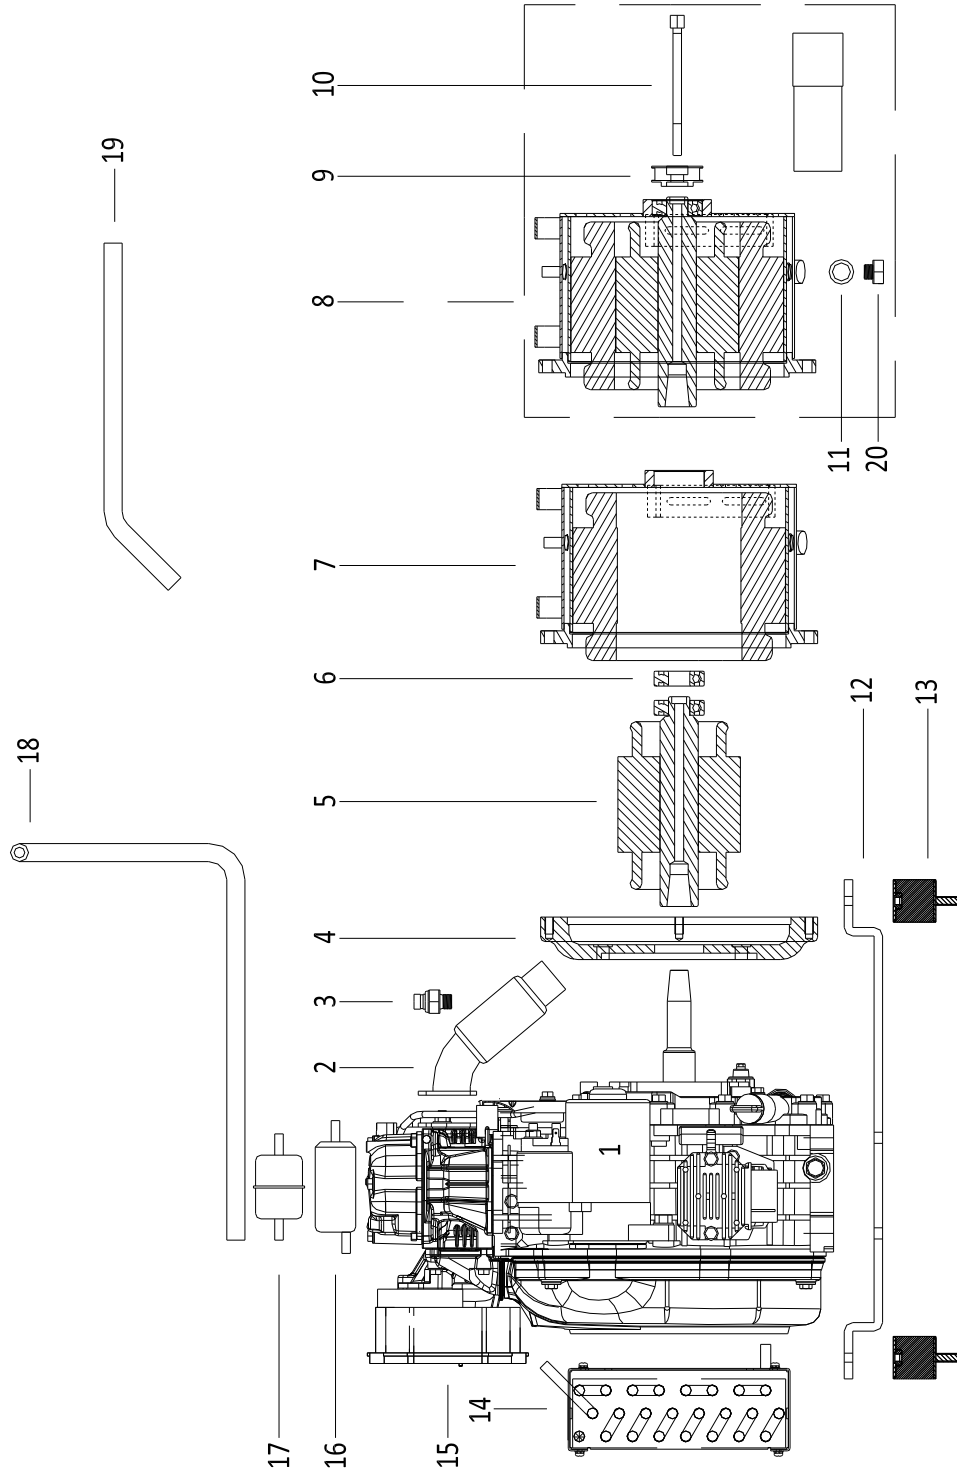

PAGURO - SPARE PARTS CATALOGUE

PAGURO 3 SY - TAB. A

PAGURO - SPARE PARTS CATALOGUE

PAGURO 3 SY - TAB. A

NO.	CODE:	DESCRIPTION	Q.TY
1	AD01YA0003-01	ENGINE YANMAR L70N5	1
2	AD10NA0006	EXHAUST MANIFOLD P3SY/4SY	1
3	AD23SS0003	SAFETY SWITCH, TEMP.	1
4	AD12FL1033-00	FLANGE, ALTERNATOR	1
5	AD03ZA0055-00	ROTOR P3SY/4SY	1
6	AD40CU0002	BALL BEARING, ALTERNATOR P3SY/4SY	1
7	AC07ZA0005-00	STATOR P3SY/4SY, ASSEMBLED	1
8	AC05ZA0014-00	ALTERNATOR P3SY/4SY, COMPLETE	1
9	AD22AN0013-00	PULLEY, ROTOR	1
10	AC07ZA0008-00	ROD SCREW, ROTOR P4SY	1
11	AD16RAR017X2 3X1.5	WASHER, COPPER	1
12	AD12ST0147-01	FRAME, INTERNAL	2
13	AD11FI0004	SHOCK ABSORBER INT.	4
14	AD06CA0005-00	HEAT EXCHANGER P3SY/4SY	1
15	AD40Y11412012 550	AIR FILTER, P3SY/4SY	1
16	AD22MA0001	FUEL FEEDING PUMP EL.	1
17	AD40FA5410382	FUEL FILTER	1
18	AD14GG10X17	PIPE, WATER 60 CM	1
19		PIPE, WATER	1
20	AD13O0292C	CLOSING PLUG 3/8	1