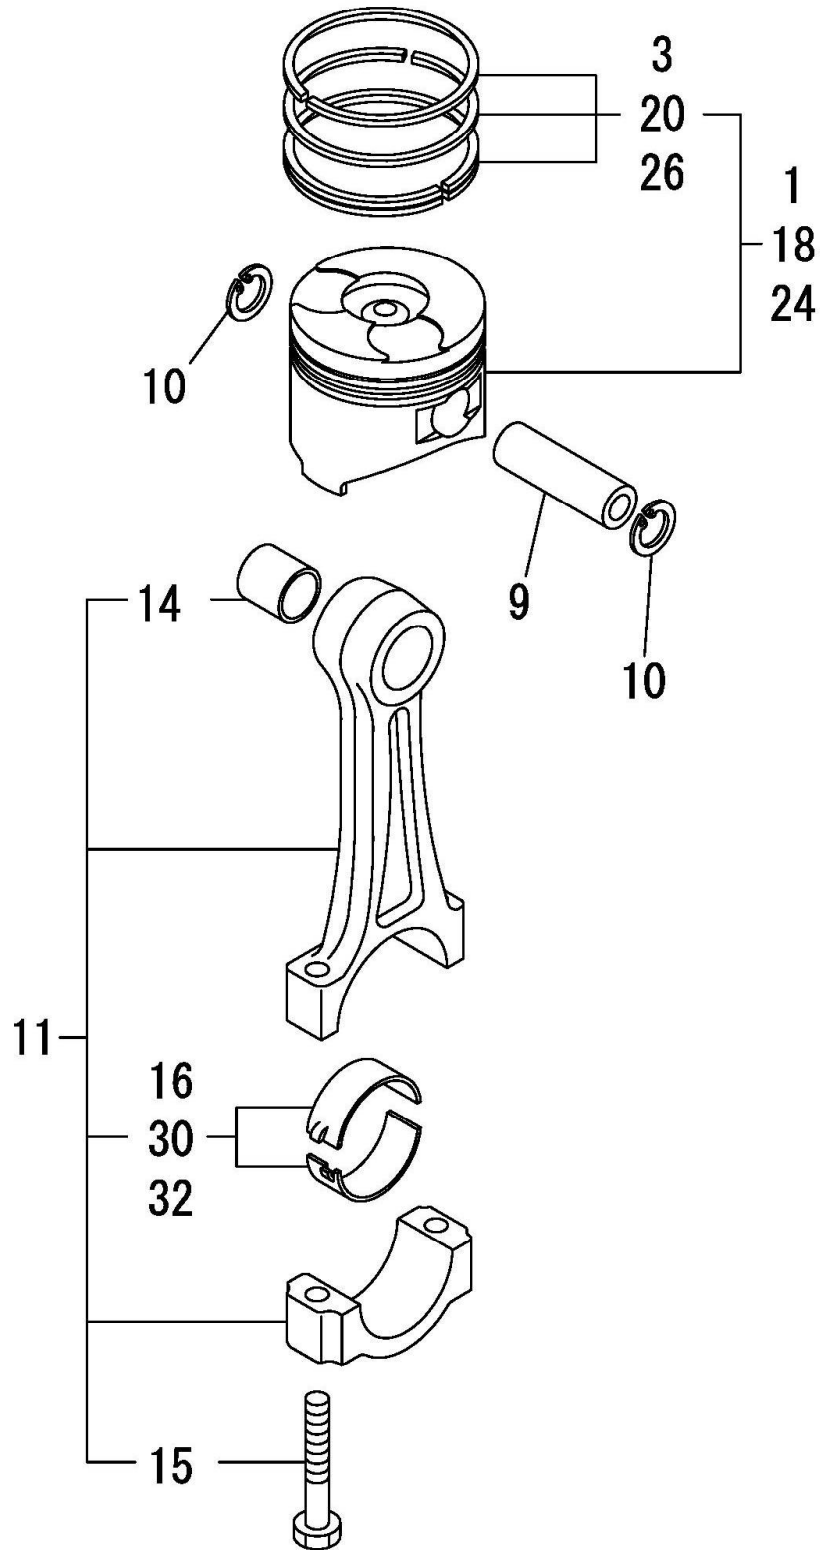

PAGURO 3 SY - TAB. 10 - PISTON & CONNECTING ROD

PAGURO - SPARE PARTS CATALOGUE

PAGURO 3 SY - TAB. 10 - PISTON & CONNECTING ROD

NO.	CODE: AD40Y...	DESCRIPTION	Q.TY
1	71422022720	PISTON W/RINGS (D)	1
3	71487022502	RING SET, PISTON	1
9	11439922300	PIN, PISTON D=21	1
10	22252000210	RING, 21	2
11	71421C23010	ROD ASSY, CONNECTING	1
14	11438023100	BEARING, PISTON PIN	1
15	11820023200	BOLT, CONNECTING ROD	2
16	11421023600	BEARING, CRANK PIN	1
18	71422022620	PISTON W/RING .25OS	1
20	71487022542	RING SET, 0.25 OS	1
24	71422022580	PISTON W/RING .50 OS	1
26	71487022552	RING SET, 0.50 OS	1
30	11421023610	BEARING, PIN (U.S=0.25)	1
32	11421023620	BEARING, PIN (U.S=0.50)	1