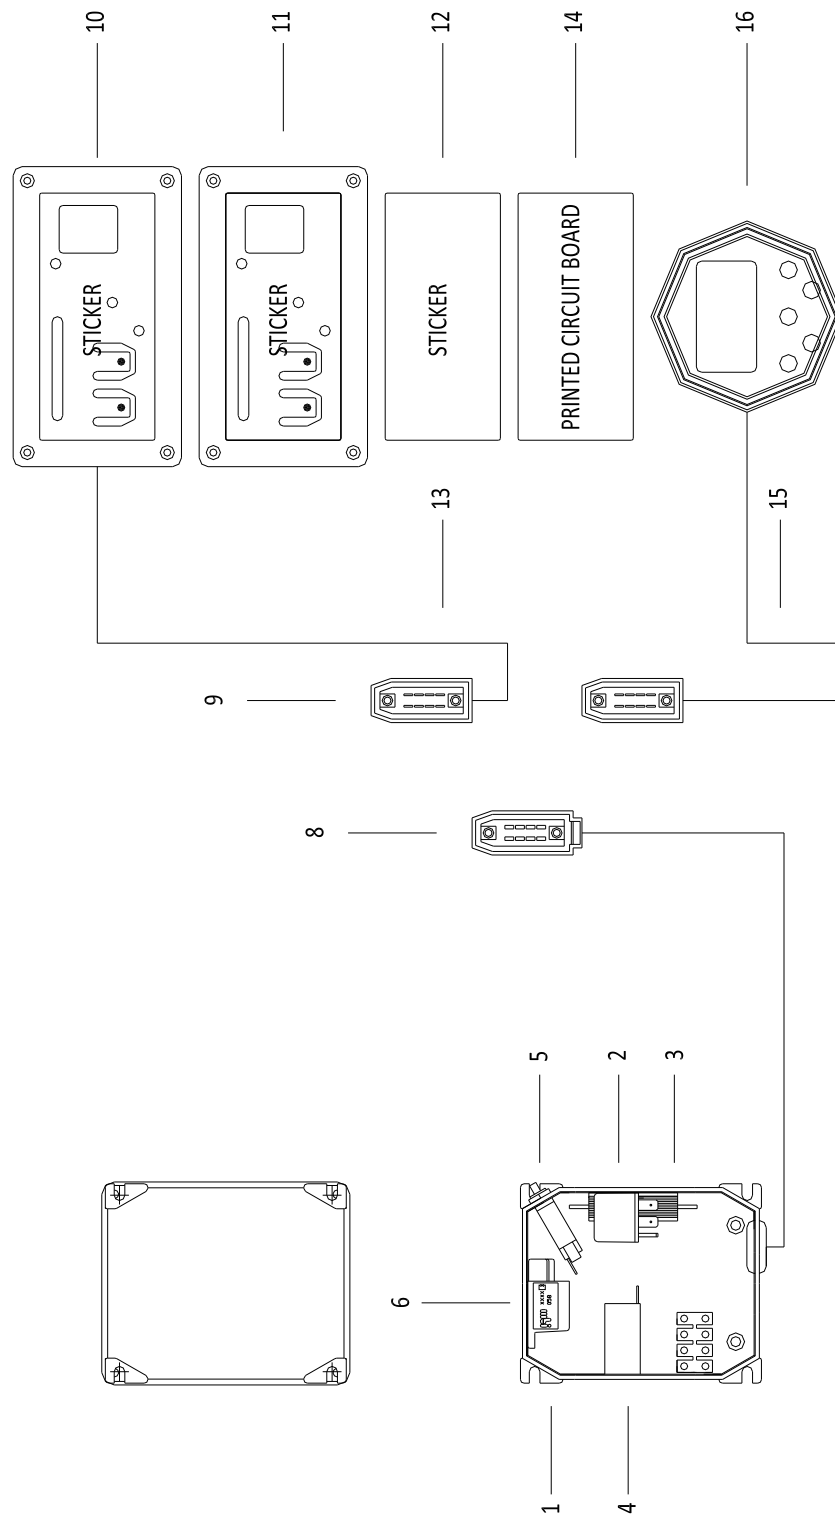

PAGURO - SPARE PARTS CATALOGUE

PAGURO 3000 COMPACT - TABLE B

PAGURO - SPARE PARTS CATALOGUE
PAGURO 3000 COMPACT - TABLE B

POS.	CODE	DESCRIPTION	Q.TY
1	AD08SC0010	ELECTRICAL PLANT P6/9/6./8.5	1
2	AD09RE0016	RELE'	1
3	AD09RS0003	RESISTOR, R47	1
4	AD09TR0002	TRANSFORMER, CURRENT P3/4/5	1
5	AD09AT0005	TERMOSWITCH	1
6	AD08ID0002	BATTERY CHARGER REGULATOR	1
8	AD08SC0015	CONNECTOR, 8 PINS FEMALE	1
9	AD08SC0016	CONNECTOR, 8 PINS MALE	1
10	AD08DR0001	REMOTE CONTROL PANEL WITH CABLE (DISCONTINUED)	1
11	AD21CA0100	COMPLETE PLASTIC BOX WITH LABEL	1
12	AD38AD0012	STICKER, CONTROL PANEL	1
13	AC30SC0001-00	CABLE, 15MT	1
14	AD08SC0012	PRINTED CIRCUIT BOARD (DISCONTINUED)	1
15	AC30SC0002-00	CABLE, 15MT + ATS25	1
16	AD08DR0005-00	CONTROL PANEL ATS- 25 WITH CABLE	1