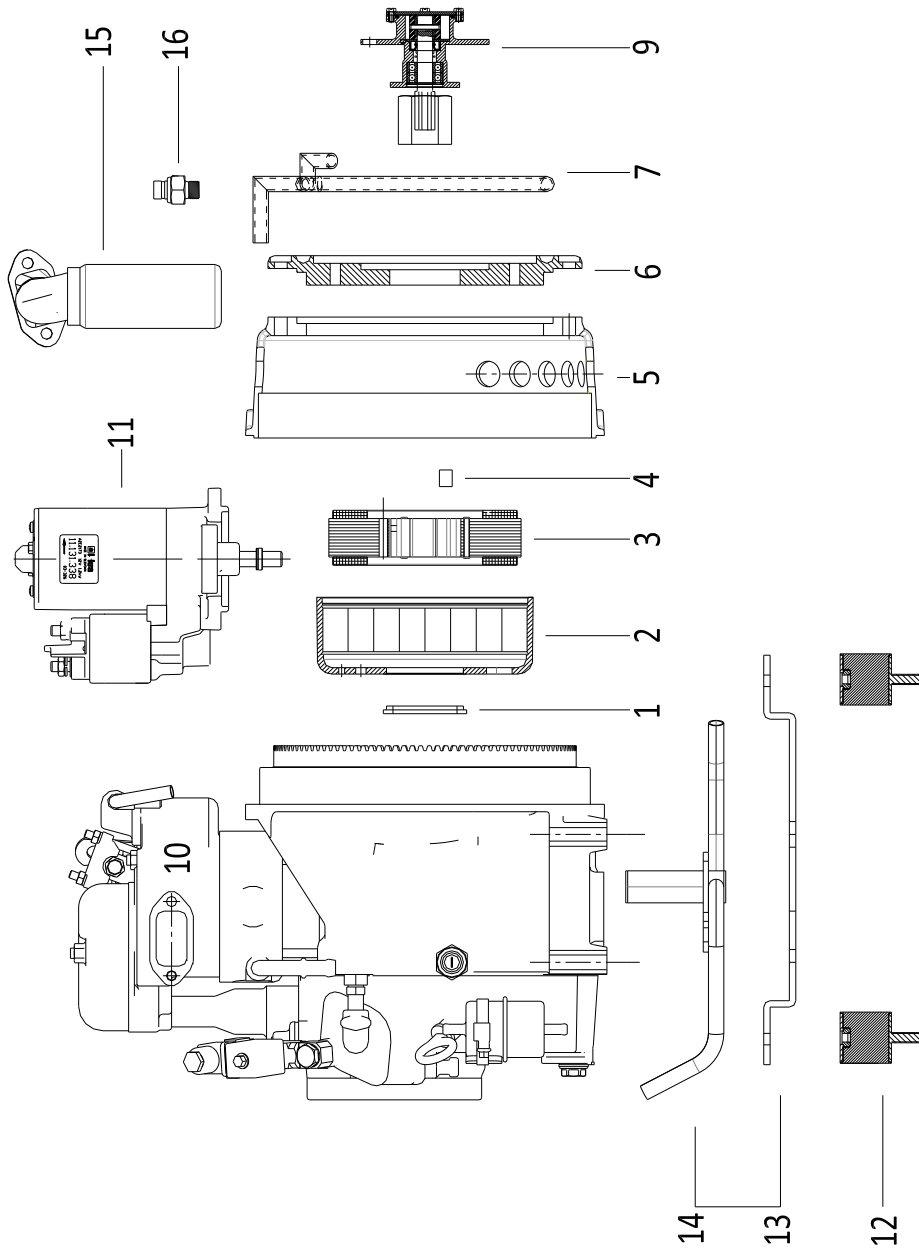

PAGURO - SPARE PARTS CATALOGUE
PAGURO 3000 COMPACT - TABLE A

PAGURO - SPARE PARTS CATALOGUE
PAGURO 3000 COMPACT - TABLE A

PR.	COD.	DESCRIZIONE	DESCRIPTION	Q.TA'
1	AD12FL00035	FLANGIA ACCOPPIAMENTO ROTORE P3C	COUPLING ROTOR FLANGE P3C	1
2	AD03NS0001	ROTORE PER PAGURO 2000/3000 COMPACT	ROTOR FOR PAGURO 2000/3000 COMPACT	2
3	AD04NS0001	STATORE PER PAGURO 2000/3000 COMPACT	STATOR FOR PAGURO 2000/3000 COMPACT	1
4	AD1690DI10/6.4X13	SPACER	SPACER	3
5	AD40FA5470702	CAMPANA MOTORE	ENGINE BELL HOUSING	1
6	AD12FL0034-01	FLANGIA STATORE P3C	STATOR FLANGE P3C	1
7	AD05SE0001-01	ANELLO DI RAFFREDDAMENTO P3C	COOLING RING P3C	1
9	AD22AN0011	POMPA ACQUA MARE PAGURO 3000 COMPACT	SEA WATER PUMP PAGURO 3000 COMPACT	1
10	AD01FA0001	MOTORE FARYMANN 15W 50HZ	ENGINE FARYMANN 15W 50HZ	1
11	AD40AV0001	MOTORINO D' AVVIAMENTO P3C	STARTING MOTOR P3C	1
12	AD11FI0004	ANTIVIBRANTE INTERNO (<5KVA)	INTERNAL SHOCK ABSORBER (<5KVA)	4
13	AD12ST0062-01	STAFFA A OMEGA P3C ASP	OMEGA BRACKET P3C ASP	1
13	AD12ST0101-01	STAFFA A OMEGA P3C SCA	OMEGA BRACKET P3C SCA	
14	AD07NA0001	REFRIGERANTE OLIO P3C/4/5	OIL COOLER P3C/4/5	1
15	AD10NA0005	COLLETTORE DI SCARICO P3C	EXHAUST MANIFOLD P3C	1
16	AD23SS0003	TERMOCONTATTO POLO SINGOLO	SWITCH, TEMPERATURE EXHAUST SINGLE	1