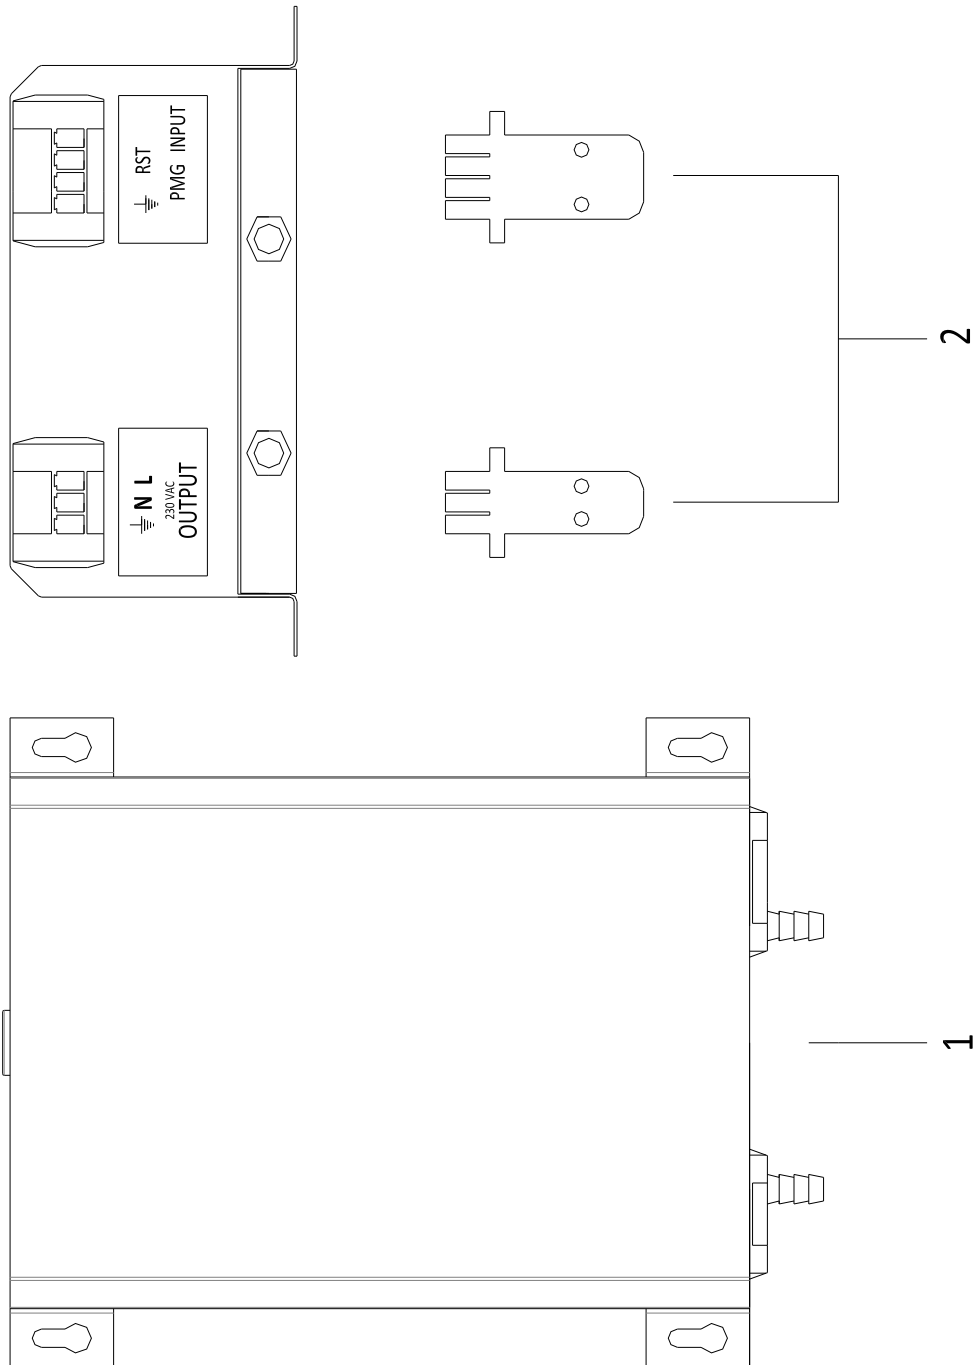

PAGURO - SPARE PARTS CATALOGUE

PAGURO 3000 C - TAB. C

PAGURO - SPARE PARTS CATALOGUE

PAGURO 3000 C - TAB. C - INVERTER

NO.	CODE:	DESCRIPTION	Q.TY
1	AD08NS0001	INVERTER P2/3C	1
2	D09CN0003-00	KIT CONNECTOR FOR INVERTER 3P + 4P	1