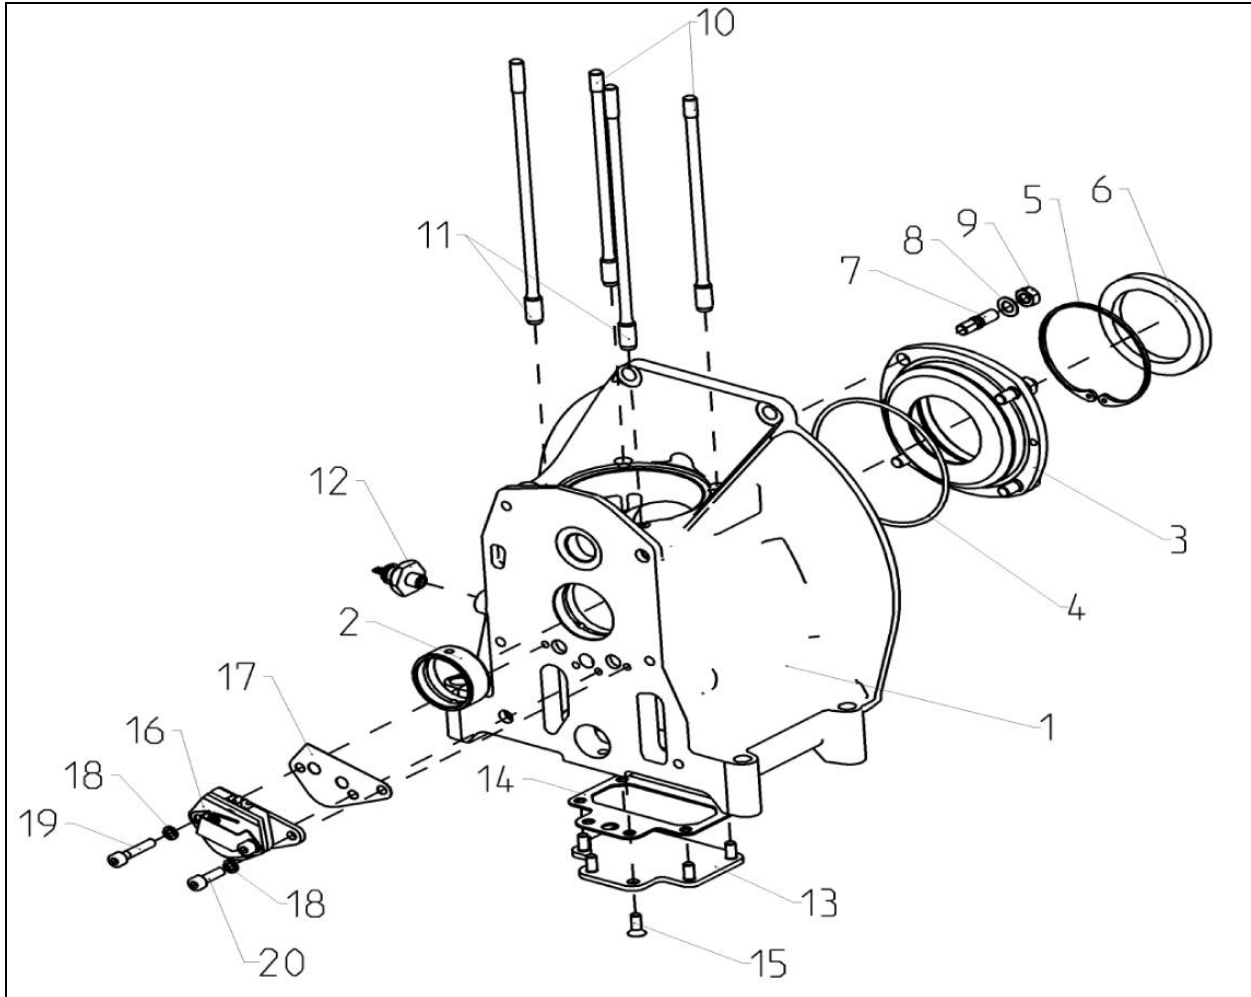

PAGURO - SPARE PARTS CATALOGUE
PAGURO 3000 COMPACT – CRANKCASE

PAGURO - SPARE PARTS CATALOGUE
PAGURO 3000 COMPACT - CRANKCASE

PR.	COD.	DESCRIZIONE	DESCRIPTION	Q.TA'
1	AD40FA7111294	BLOCCO MOTORE	CRANKCASE	1
2	AD40FA7750324	BRONZINA BANCO	MAIN BEARING BUSH	1
3	AD40FA7270514	COPRI CUSCINETTO	BEARING COVER	1
4	AD40FA8500214	O-RING 99X3	O-RING 99X3	1
5	AD40FA8902023	ANELLO DI SICURA 80X2.5	RETAINING RING 80X2.5	1
6	AD40FA8905957	PARAOLIO 60X80X8	OIL SEAL 60X80X8	1
7	AD40FA5120904	PRIGIONIERO	STUD	4
8	AD40FA8906603	RONDELLA	SERRATED LOCK WASHER	4
9	AD40FA8903805	DADO ESAGONALE M8	HEXAGON NUT M8	4
10	AD40FA5120884	PROGIONIERO	STUD (CYLINDER MTG)	2
11	AD40FA5120894	PRIGIONIERO	STUD (CYLINDER MTG)	2
12	AD40FA2370132	PRESSOSTATO OLIO 1 POLO	OIL PRESSURE SWITCH 1-POLE	1
13	AD40FA9171504	COPERCHIO	COVER	1
14	AD40FA7702954	GUARNIZIONE	GASKET	1
15	AD40FA8909502	VITE HD M6X16	SCREW HD C.S. M6X16	6
16	AD40FA7240446	POMPA OLIO	OIL PUMP	1
17	AD40FA7701674	GUARNIZIONE	GASKET	1
18	AD40FA8907802	RONDELLA ELASTICA 6	SPRING WASHER 6	2
19	AD40FA8903131	VITE A BRUGOLA M6X30	SOCKET CAP SCREW M6X30	2
20	AD40FA8903106	VITE A BRUGOLA M6X20	SOCKET CAP SCREW M6X20	1