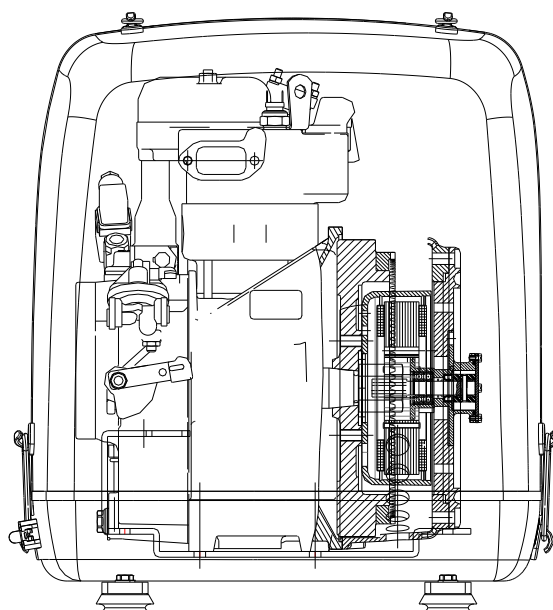

PAGURO 3000 COMPACT

SPARE PARTS CATALOGUE