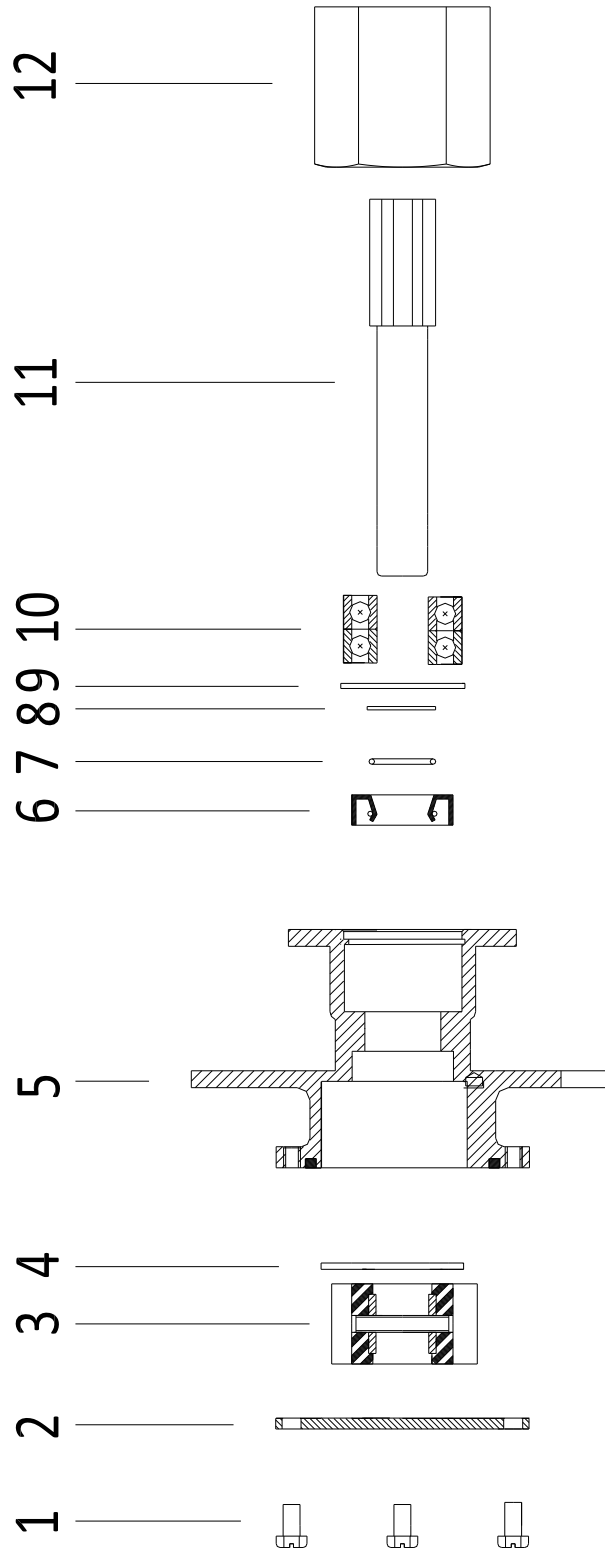

PAGURO - SPARE PARTS CATALOGUE

PAGURO 3000 COMPACT - TABLE B

PAGURO - SPARE PARTS CATALOGUE
PAGURO 3000 COMPACT - TABLE B

POS.	CODE	DESCRIPTION	Q.TY
1	AD08SC0010	ELECTRICAL PLANT P6/9/6./8.5	1
2	AD09RE0016	RELE'	1
3	AD09RS0003	RESISTOR, R47	1
4	AD09TR0002	TRANSFORMER, CURRENT P3/4/5	1
5	AD09AT0005	TERMOSWITCH	1
6	AD08ID0002	BATTERY CHARGER REGULATOR	1
8	AD08SC0015	CONNECTOR, 8 PINS FEMALE	1
9	AD08SC0016	CONNECTOR, 8 PINS MALE	1
10	AD08DR0001	REMOTE CONTROL PANEL WITH CABLE (DISCONTINUED)	1
11	AD21CA0100	COMPLETE PLASTIC BOX WITH LABEL	1
12	AD38AD0012	STICKER, CONTROL PANEL	1
13	AC30SC0001-00	CABLE, 15MT	1
14	AD08SC0012	PRINTED CIRCUIT BOARD (DISCONTINUED)	1
15	AC30SC0002-00	CABLE, 15MT + ATS25	1
16	AD08DR0005-00	CONTROL PANEL ATS- 25 WITH CABLE	1

PAGURO - SPARE PARTS CATALOGUE

PAGURO 3000 C - TAB. C

PAGURO - SPARE PARTS CATALOGUE

PAGURO 3000 C - TAB. C - INVERTER

NO.	CODE:	DESCRIPTION	Q.TY
1	AD08NS0001	INVERTER P2/3C	1
2	D09CN0003-00	KIT CONNECTOR FOR INVERTER 3P + 4P	1

PAGURO - SPARE PARTS CATALOGUE

PAGURO 3000 COMPACT - TABLE D

PAGURO - SPARE PARTS CATALOGUE
PAGURO 3000 COMPACT - TABLE D

POS.	CODE	DESCRIPTION	Q.TY
1	AD40AN233	SCREW M4X8	4
2	AD40AN2400	COVER WATER PUMP P3C	1
3	AD40AN2048	IMPELLER	1
4	AD40AN4072	SHIM	2
5	AD40AN3990	BODY WATER PUMP P3C	1
6	AD40AN3737	LIPSEAL	1
7	AD40AN21092	ORING 10.78X2.62	2
8	AD40AN1925	SEEGER 12X1 INOX	1
9	AD40AN2470	SEEGER 28X1.2	1
10	AD40AN2402	BALL BEARING 12X28X8	2
11	AD40AN3991	SHAFT P3C	1
12	AD40AN3992	JOINT CONNECTION	1